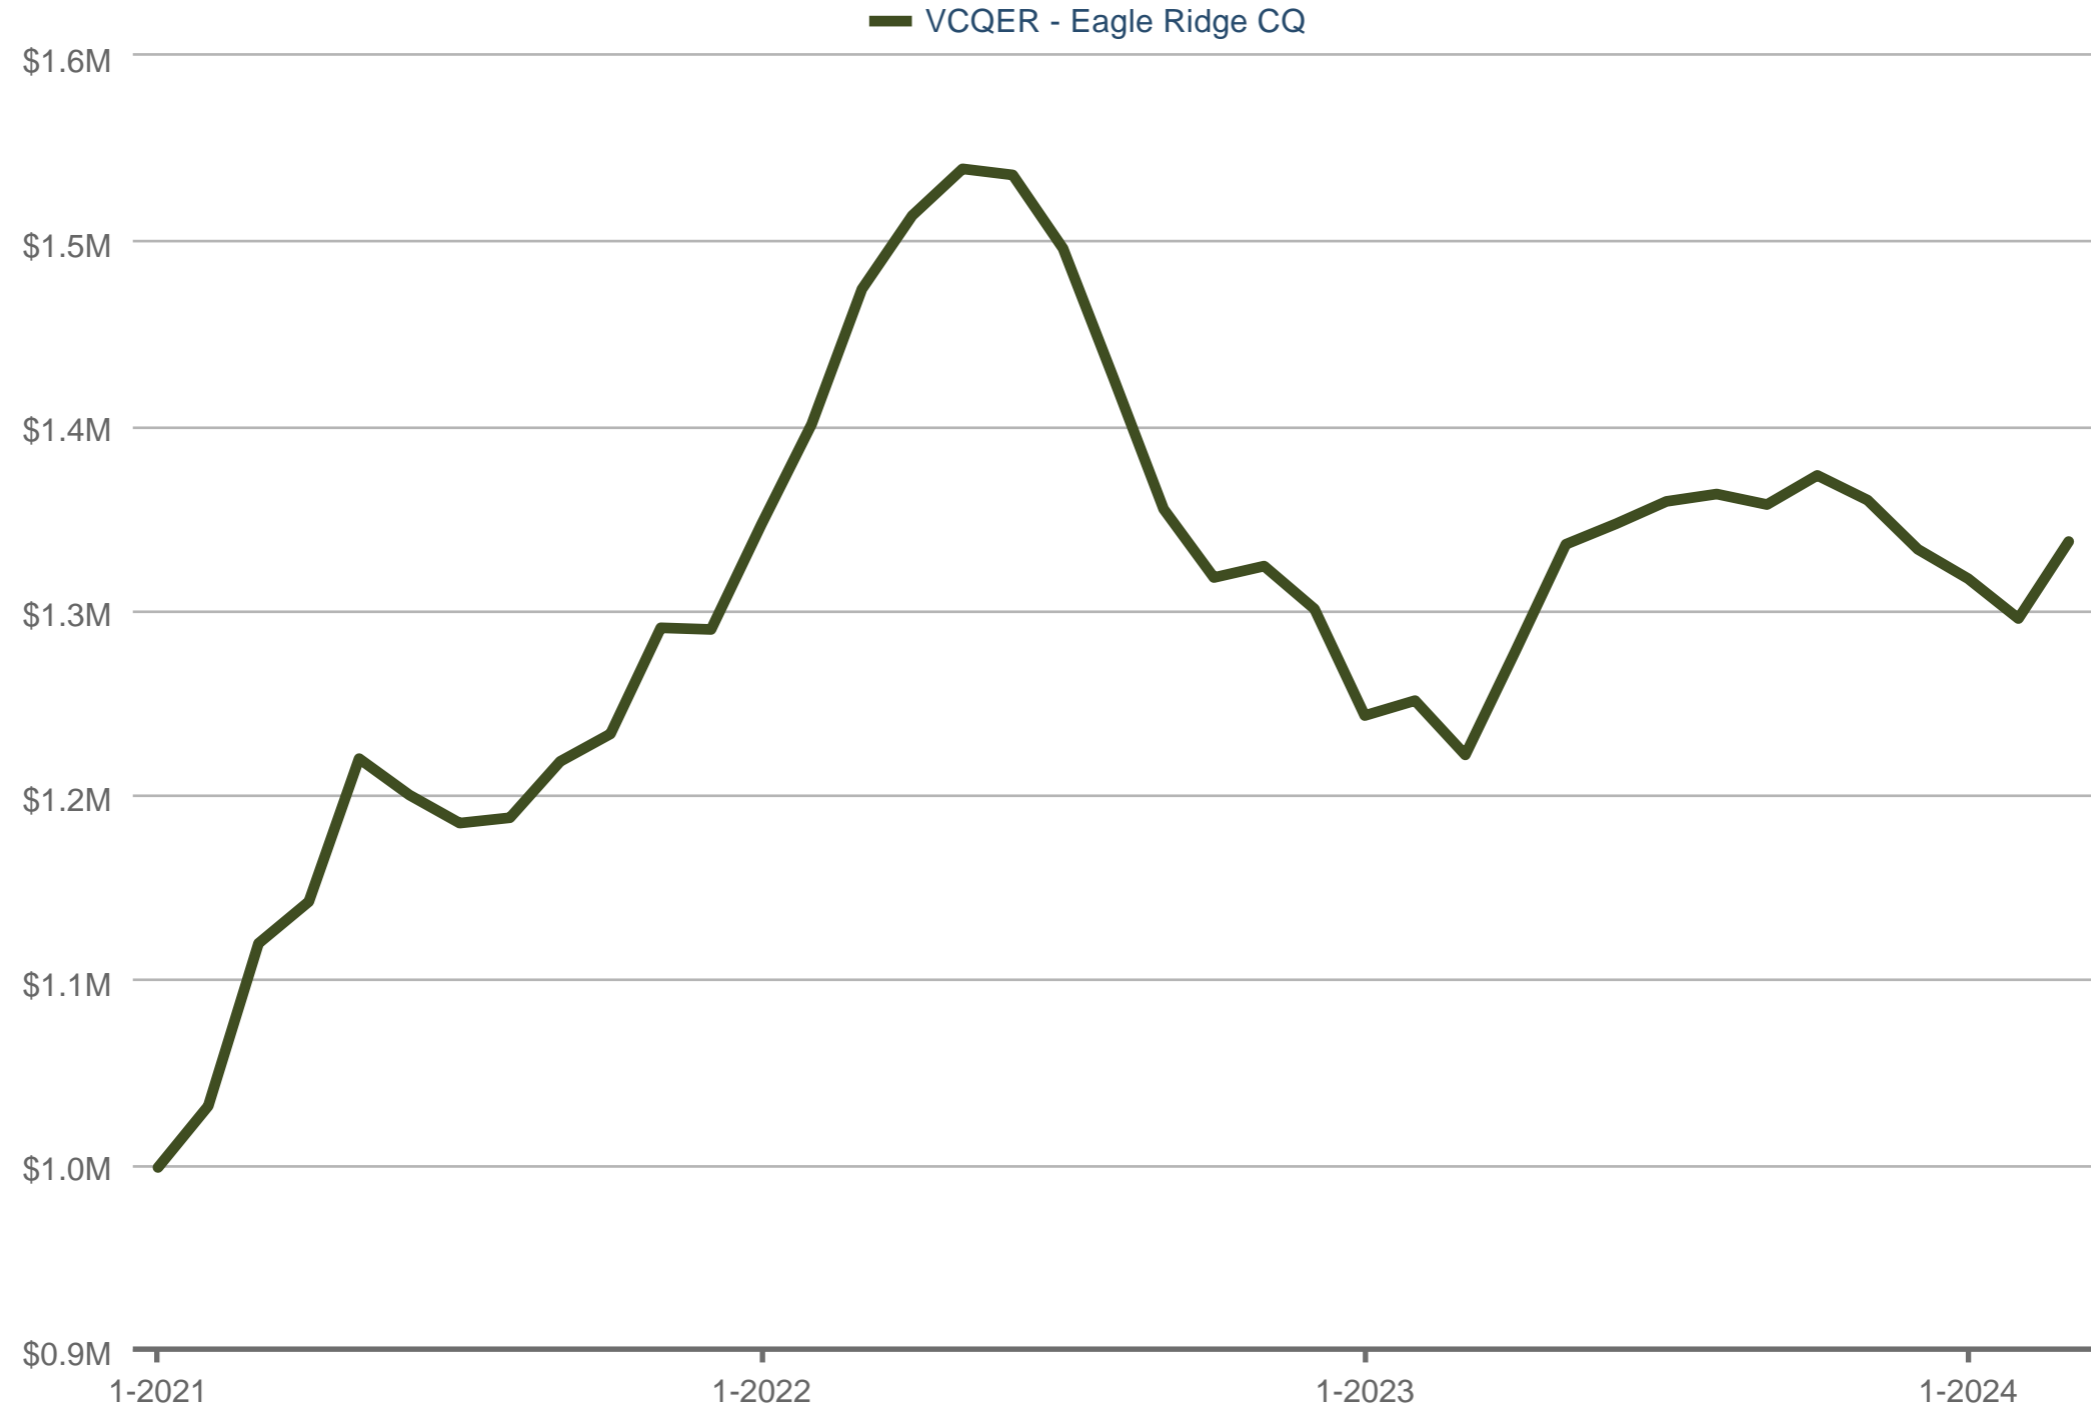

Lola Oduwole

Ahom Realty

Cell: 604-809-6317

lolaoduwole@yahoo.ca

www.604dreamhomes.com

Finding your dream home just got easier...

MLS® HPI Price

VCQER - Eagle Ridge CQ: Detached (All)

Each data point is one month of activity. Data is from April 26, 2024.

All data from Greater Vancouver REALTORS © 2024 ShowingTime.