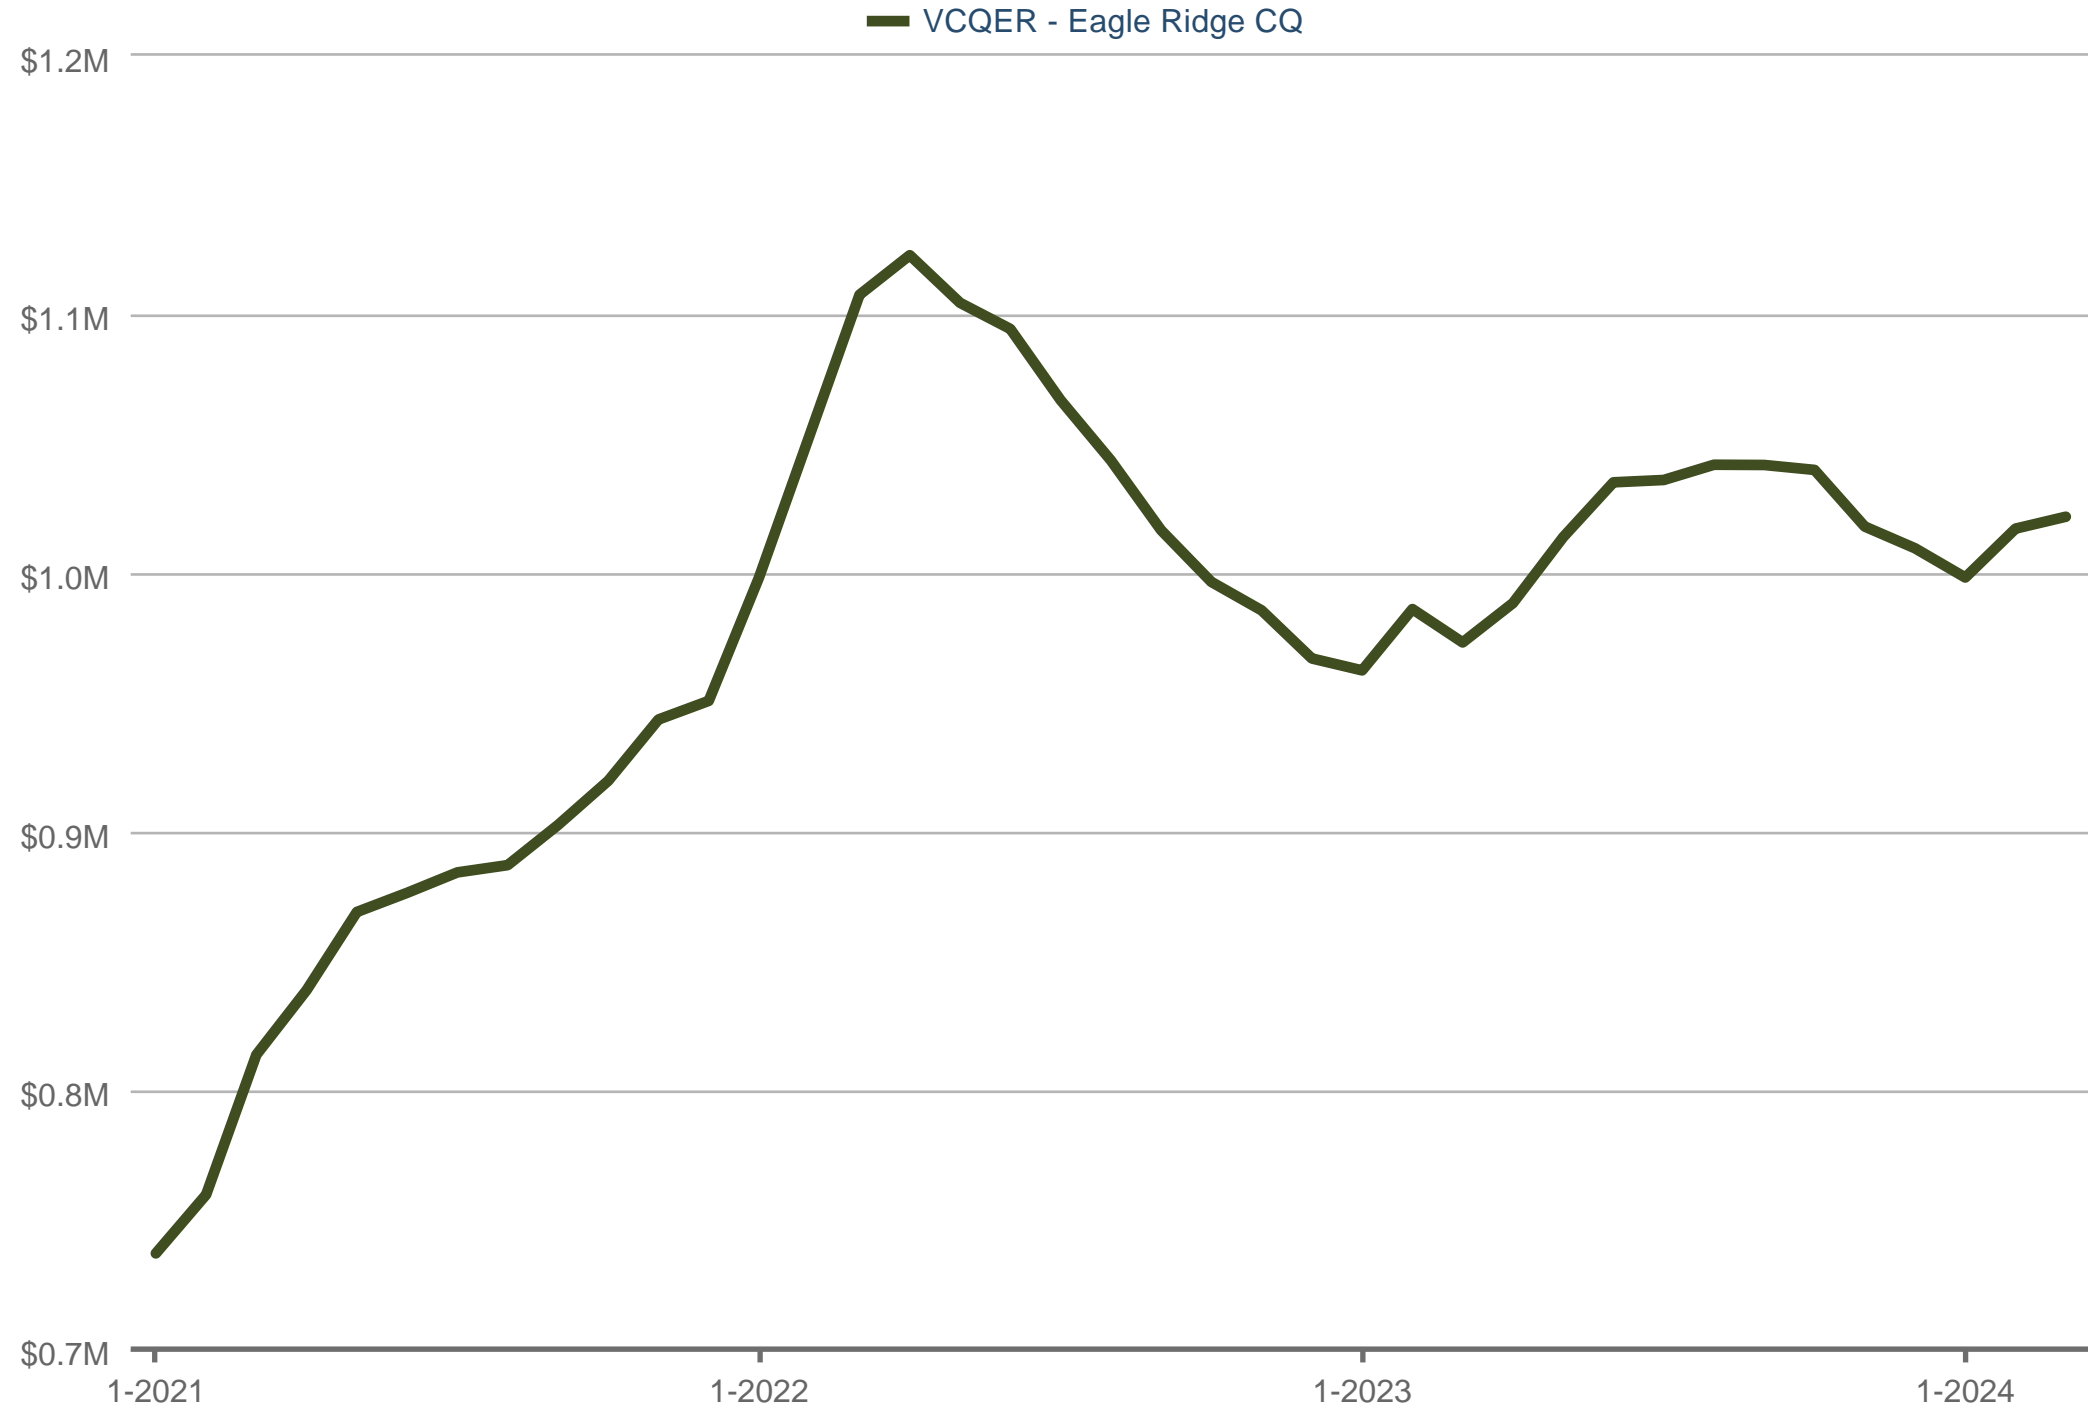

Lola Oduwole

Ahom Realty

Cell: 604-809-6317

lolaoduwole@yahoo.ca

www.604dreamhomes.com

Finding your dream home just got easier...

MLS® HPI Price

VCQER - Eagle Ridge CQ

Each data point is one month of activity. Data is from April 19, 2024.

All data from Greater Vancouver REALTORS © 2024 ShowingTime.