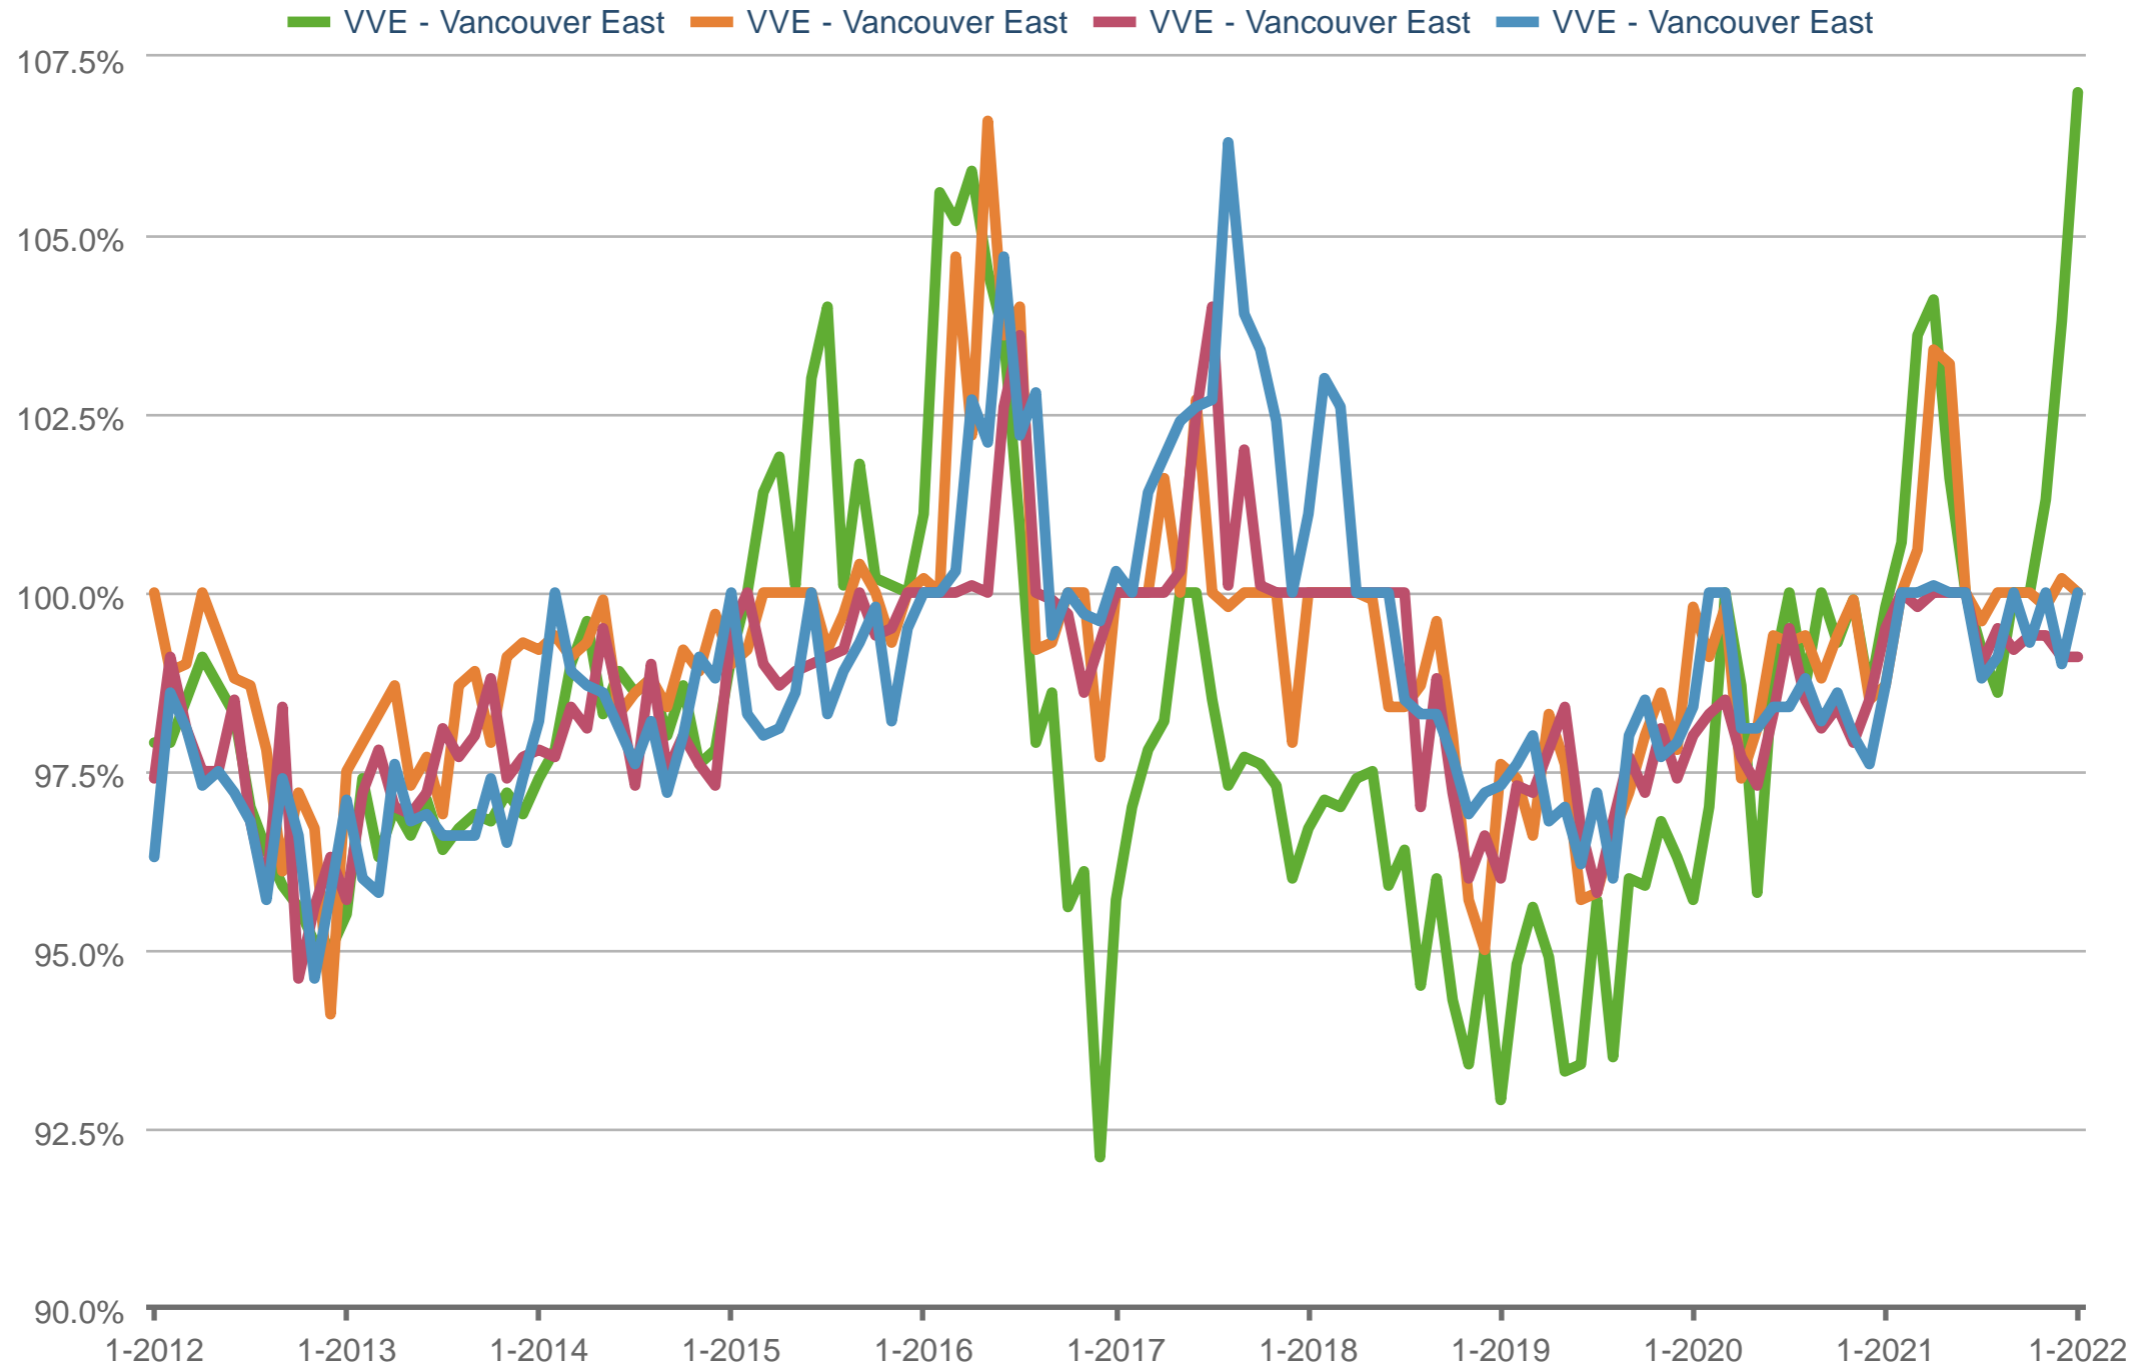

Kristi Holz PREC*
Stilhavn Real Estate Services

Office: 778-387-7371

Cell: 778-387-7371

Kristi@RealEstateVancity.ca

www.RealEstateVancity.ca

Median Percent of Original Price

VVE - Vancouver East: Detached (All) | VVE - Vancouver East: Townhouse | VVE - Vancouver East: 2 Bedrooms, Apartment | VVE - Vancouver East: 1 Bedroom or Fewer, Apartment

Each data point is one month of activity. Data is from February 4, 2022.

All data from Greater Vancouver REALTORS © 2025 ShowingTime.