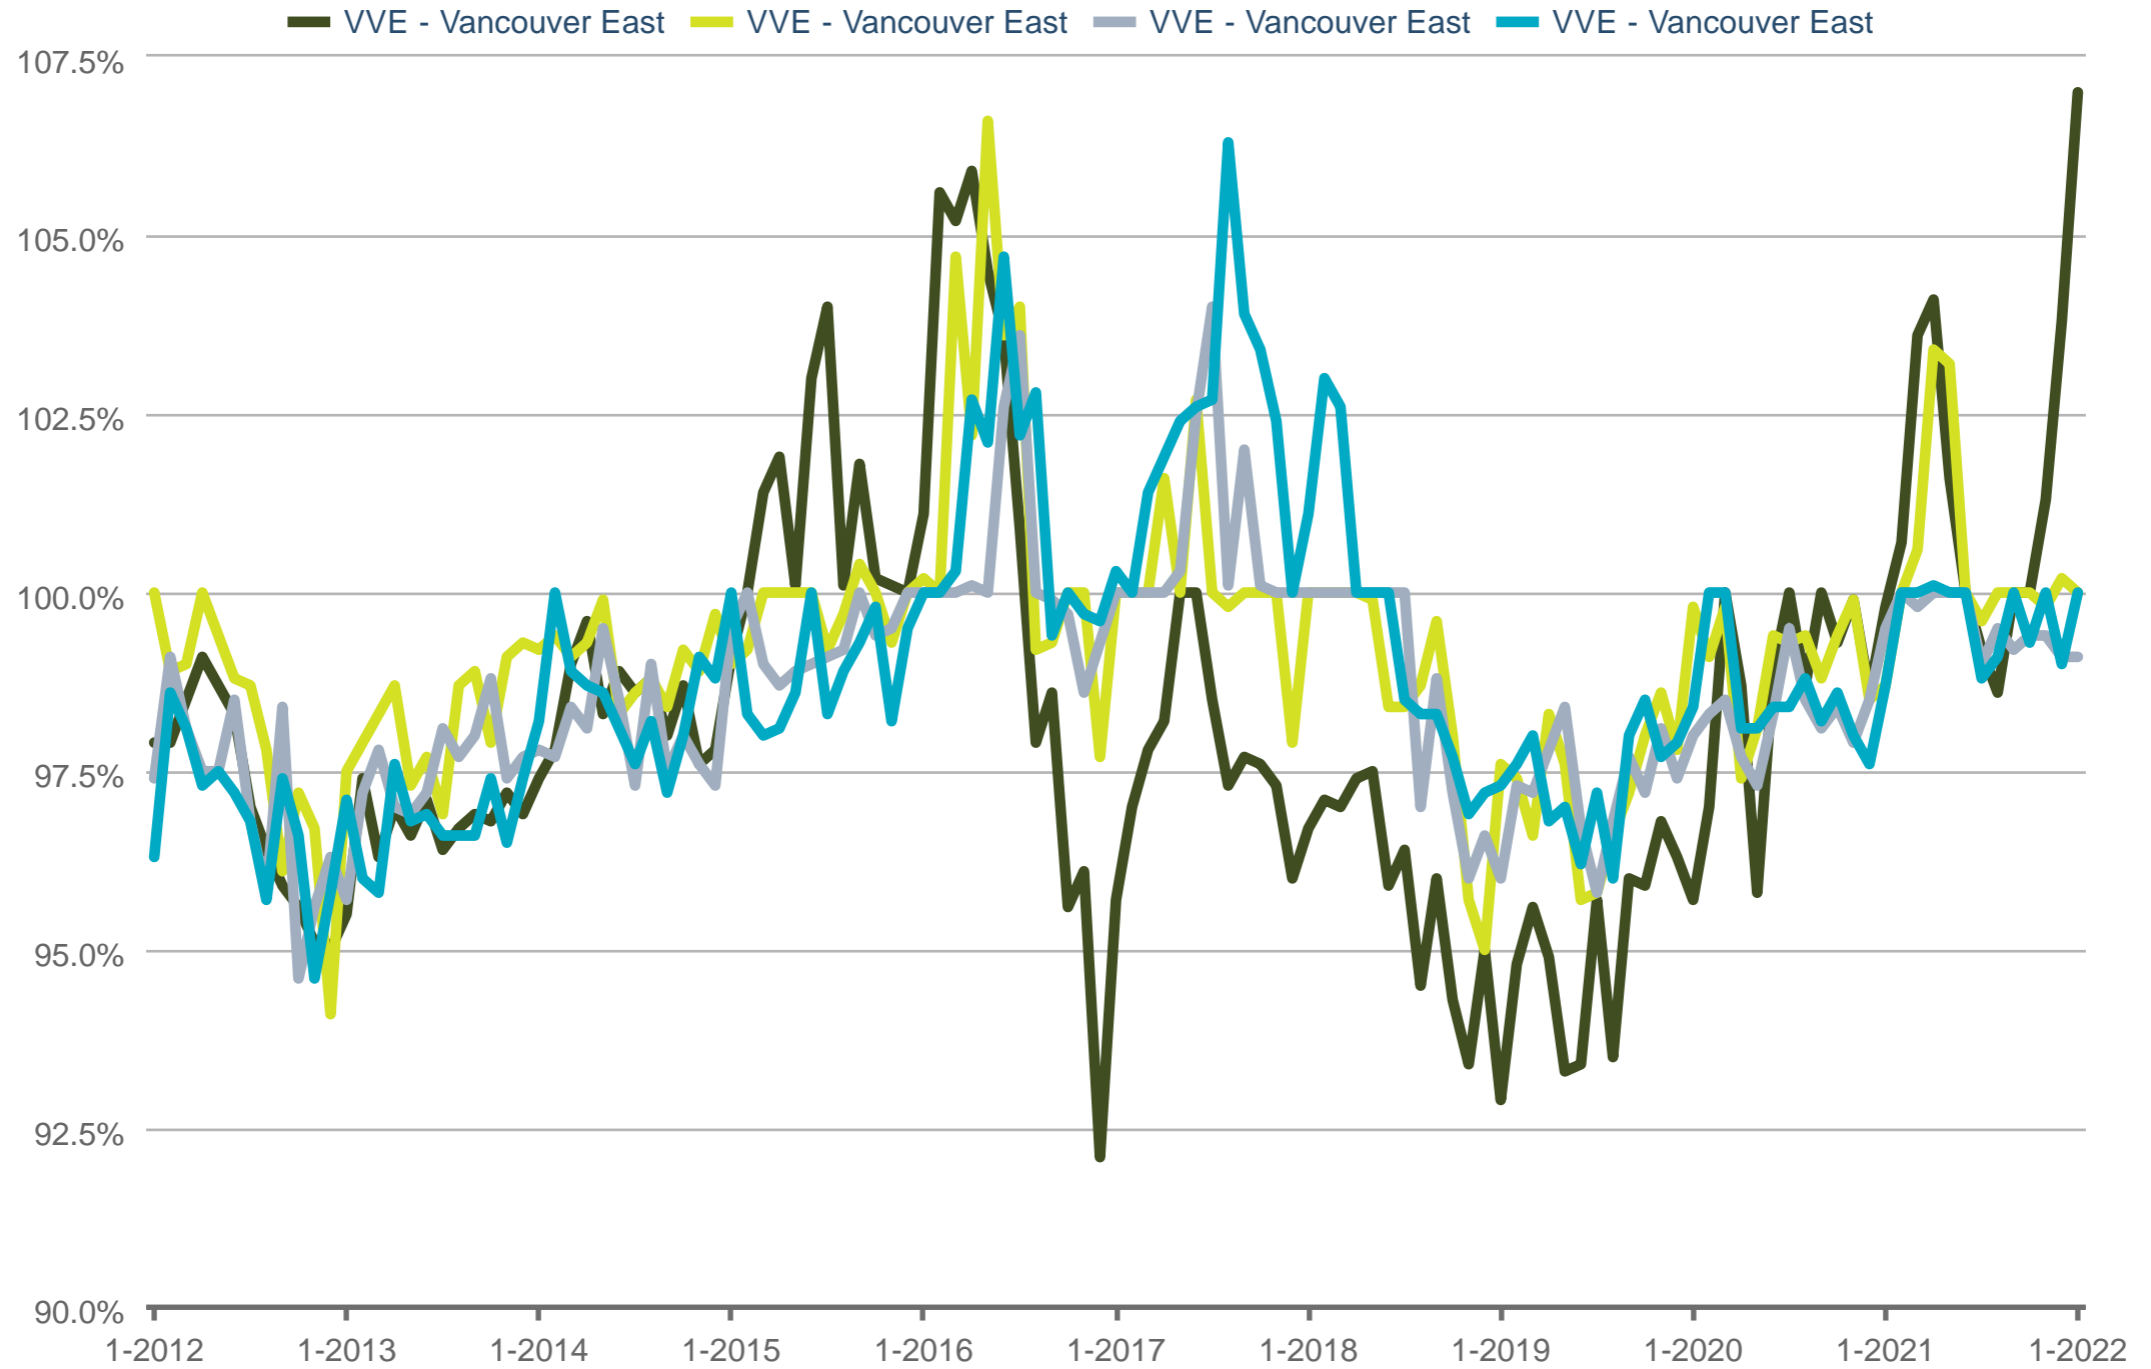

### Median Percent of Original Price

VVE - Vancouver East: Detached (All) | VVE - Vancouver East: Townhouse | VVE - Vancouver East: 2 Bedrooms, Apartment | VVE - Vancouver East: 1 Bedroom or Fewer, Apartment

Each data point is one month of activity. Data is from February 4, 2022.