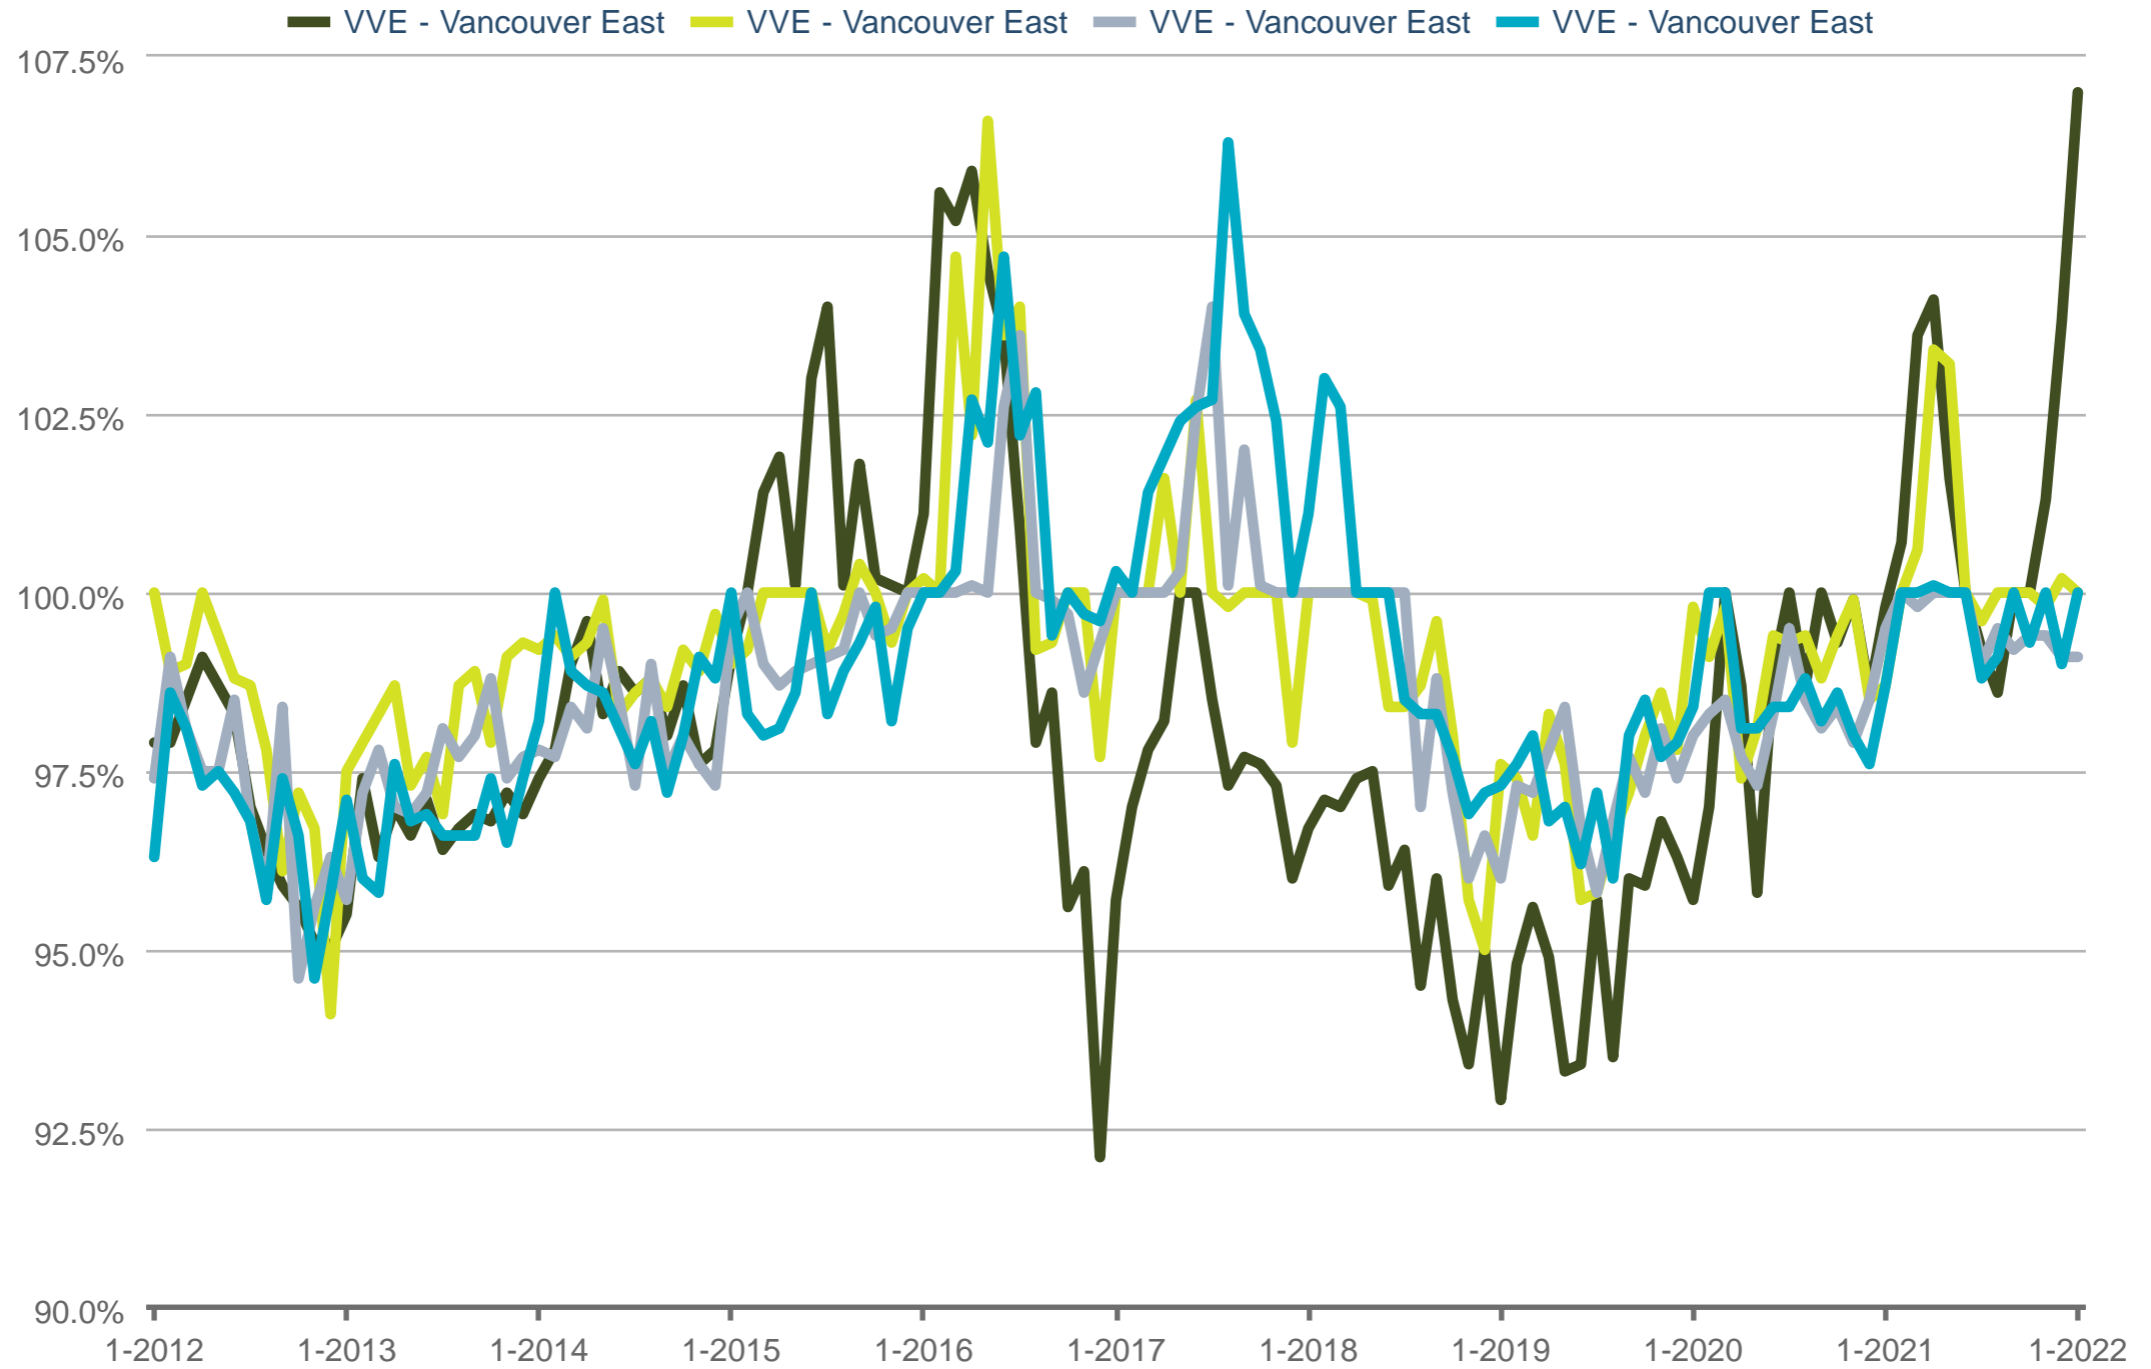

Kristi Holz PREC*
Stilhavn Real Estate Services

Office: 778-387-7371

Cell: 778-387-7371

Kristi@RealEstateVancity.ca

www.RealEstateVancity.ca

Median Percent of Original Price

VVE - Vancouver East: Detached (All) | VVE - Vancouver East: Townhouse | VVE - Vancouver East: 2 Bedrooms, Apartment | VVE - Vancouver East: 1 Bedroom or Fewer, Apartment

Each data point is one month of activity. Data is from February 4, 2022.

All data from Greater Vancouver REALTORS © 2024 ShowingTime.