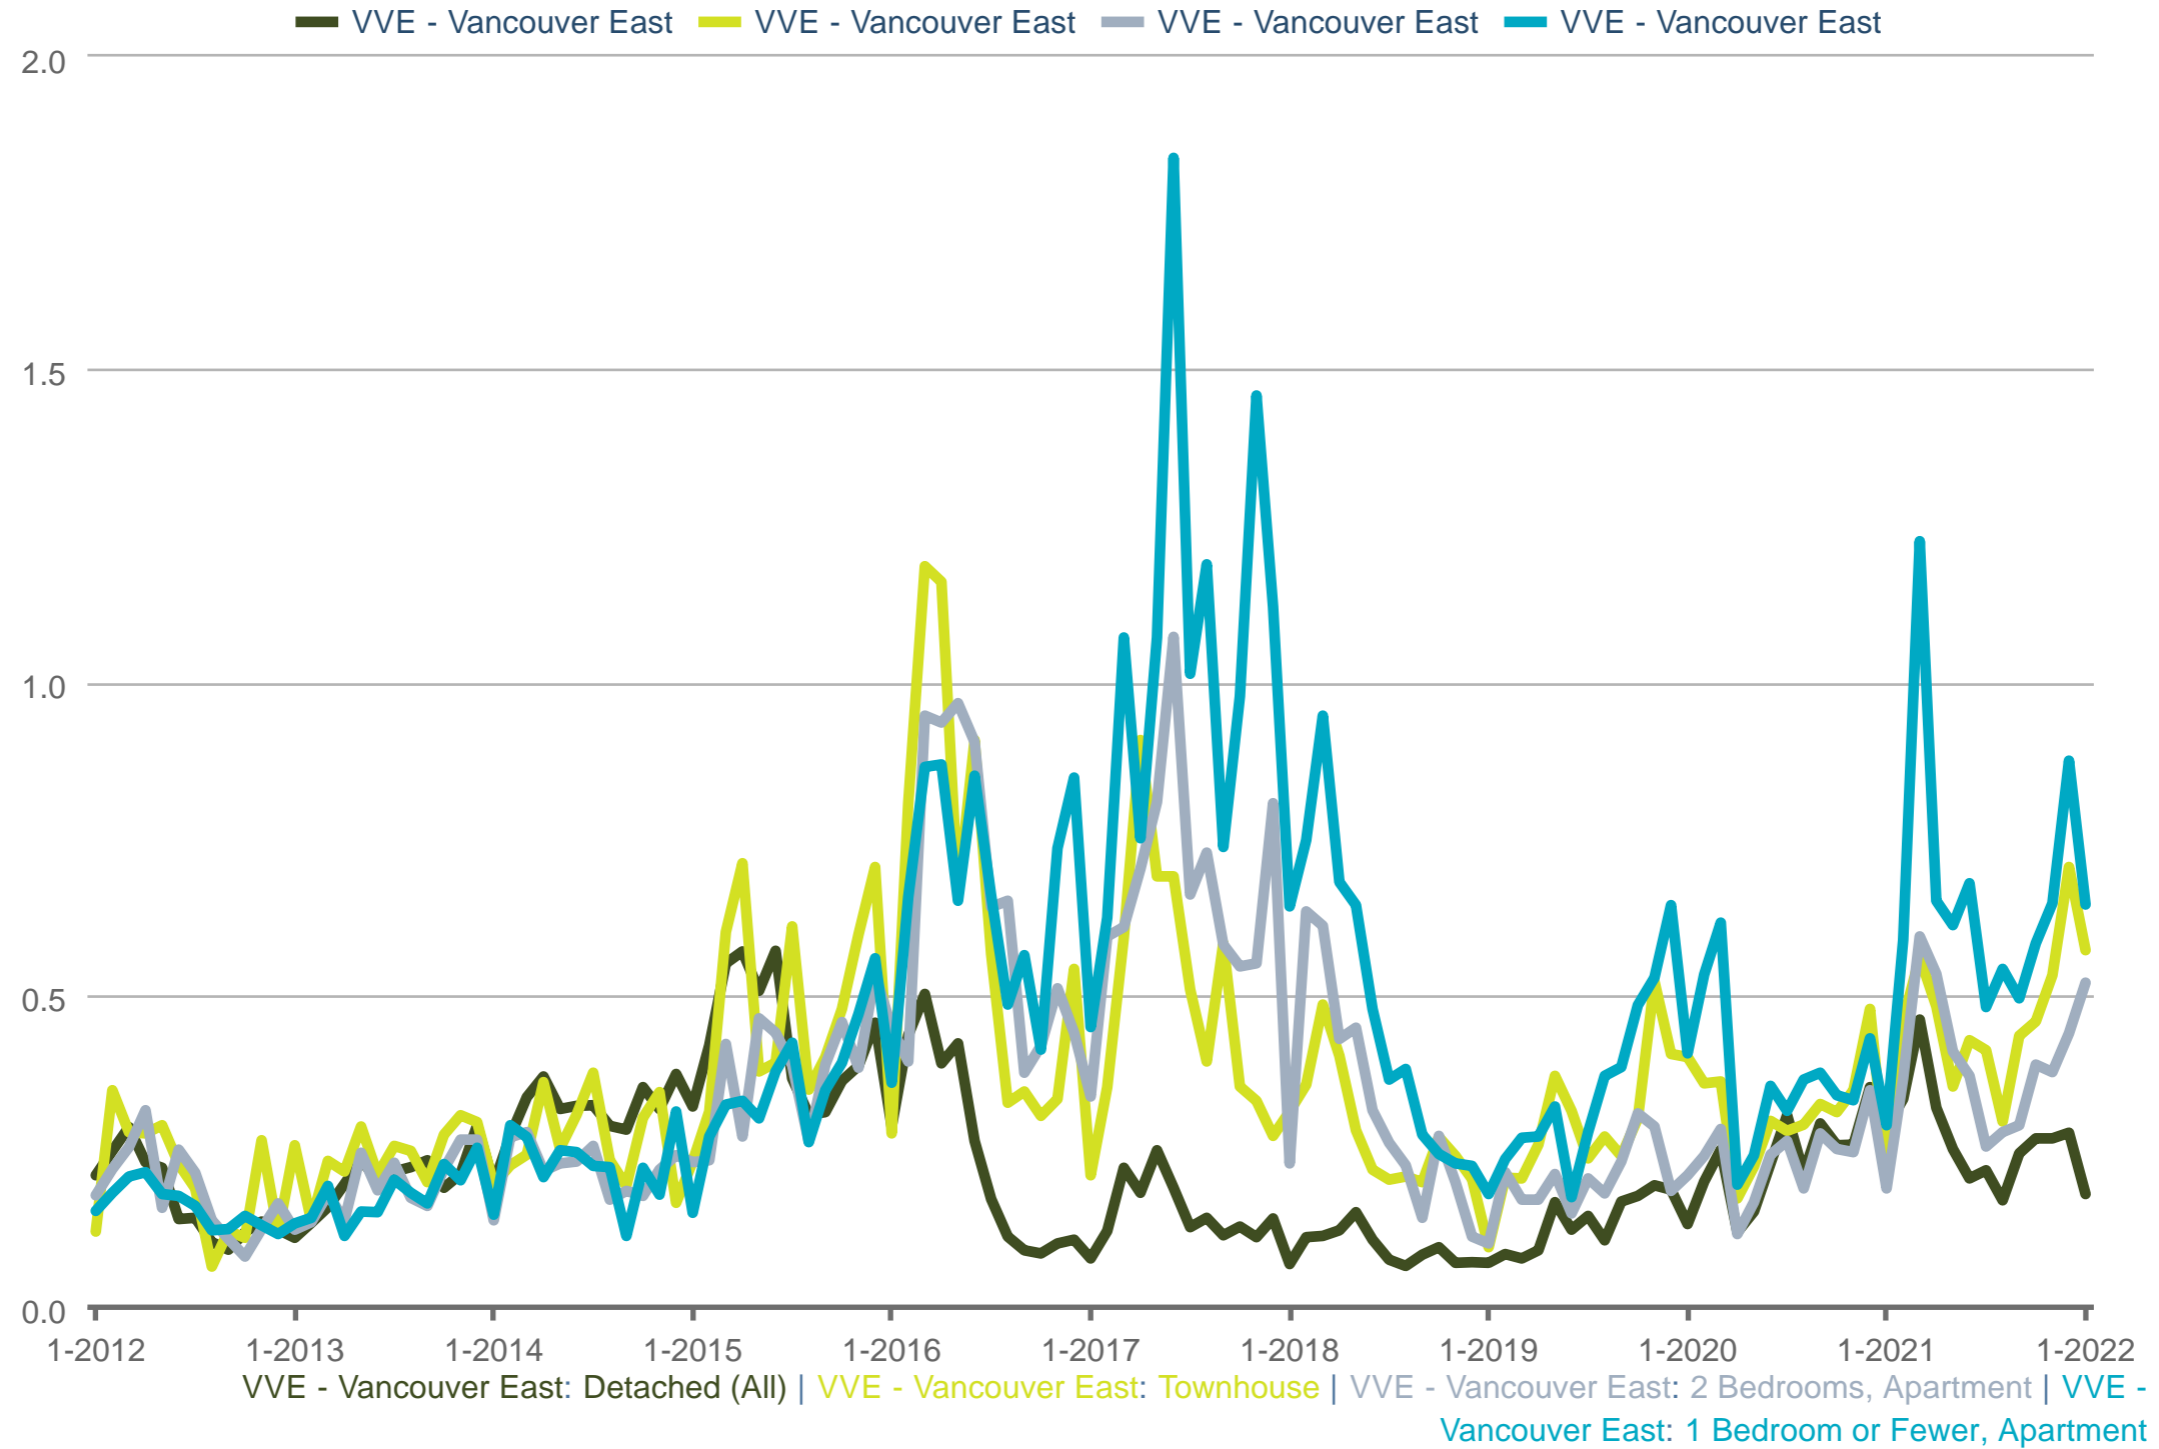

Kristi Holz PREC*
 Stilhavn Real Estate Services

Office: 778-387-7371

Cell: 778-387-7371

Kristi@RealEstateVancity.ca

www.RealEstateVancity.ca

Sales to Actives Ratio

Each data point is one month of activity. Data is from February 4, 2022.