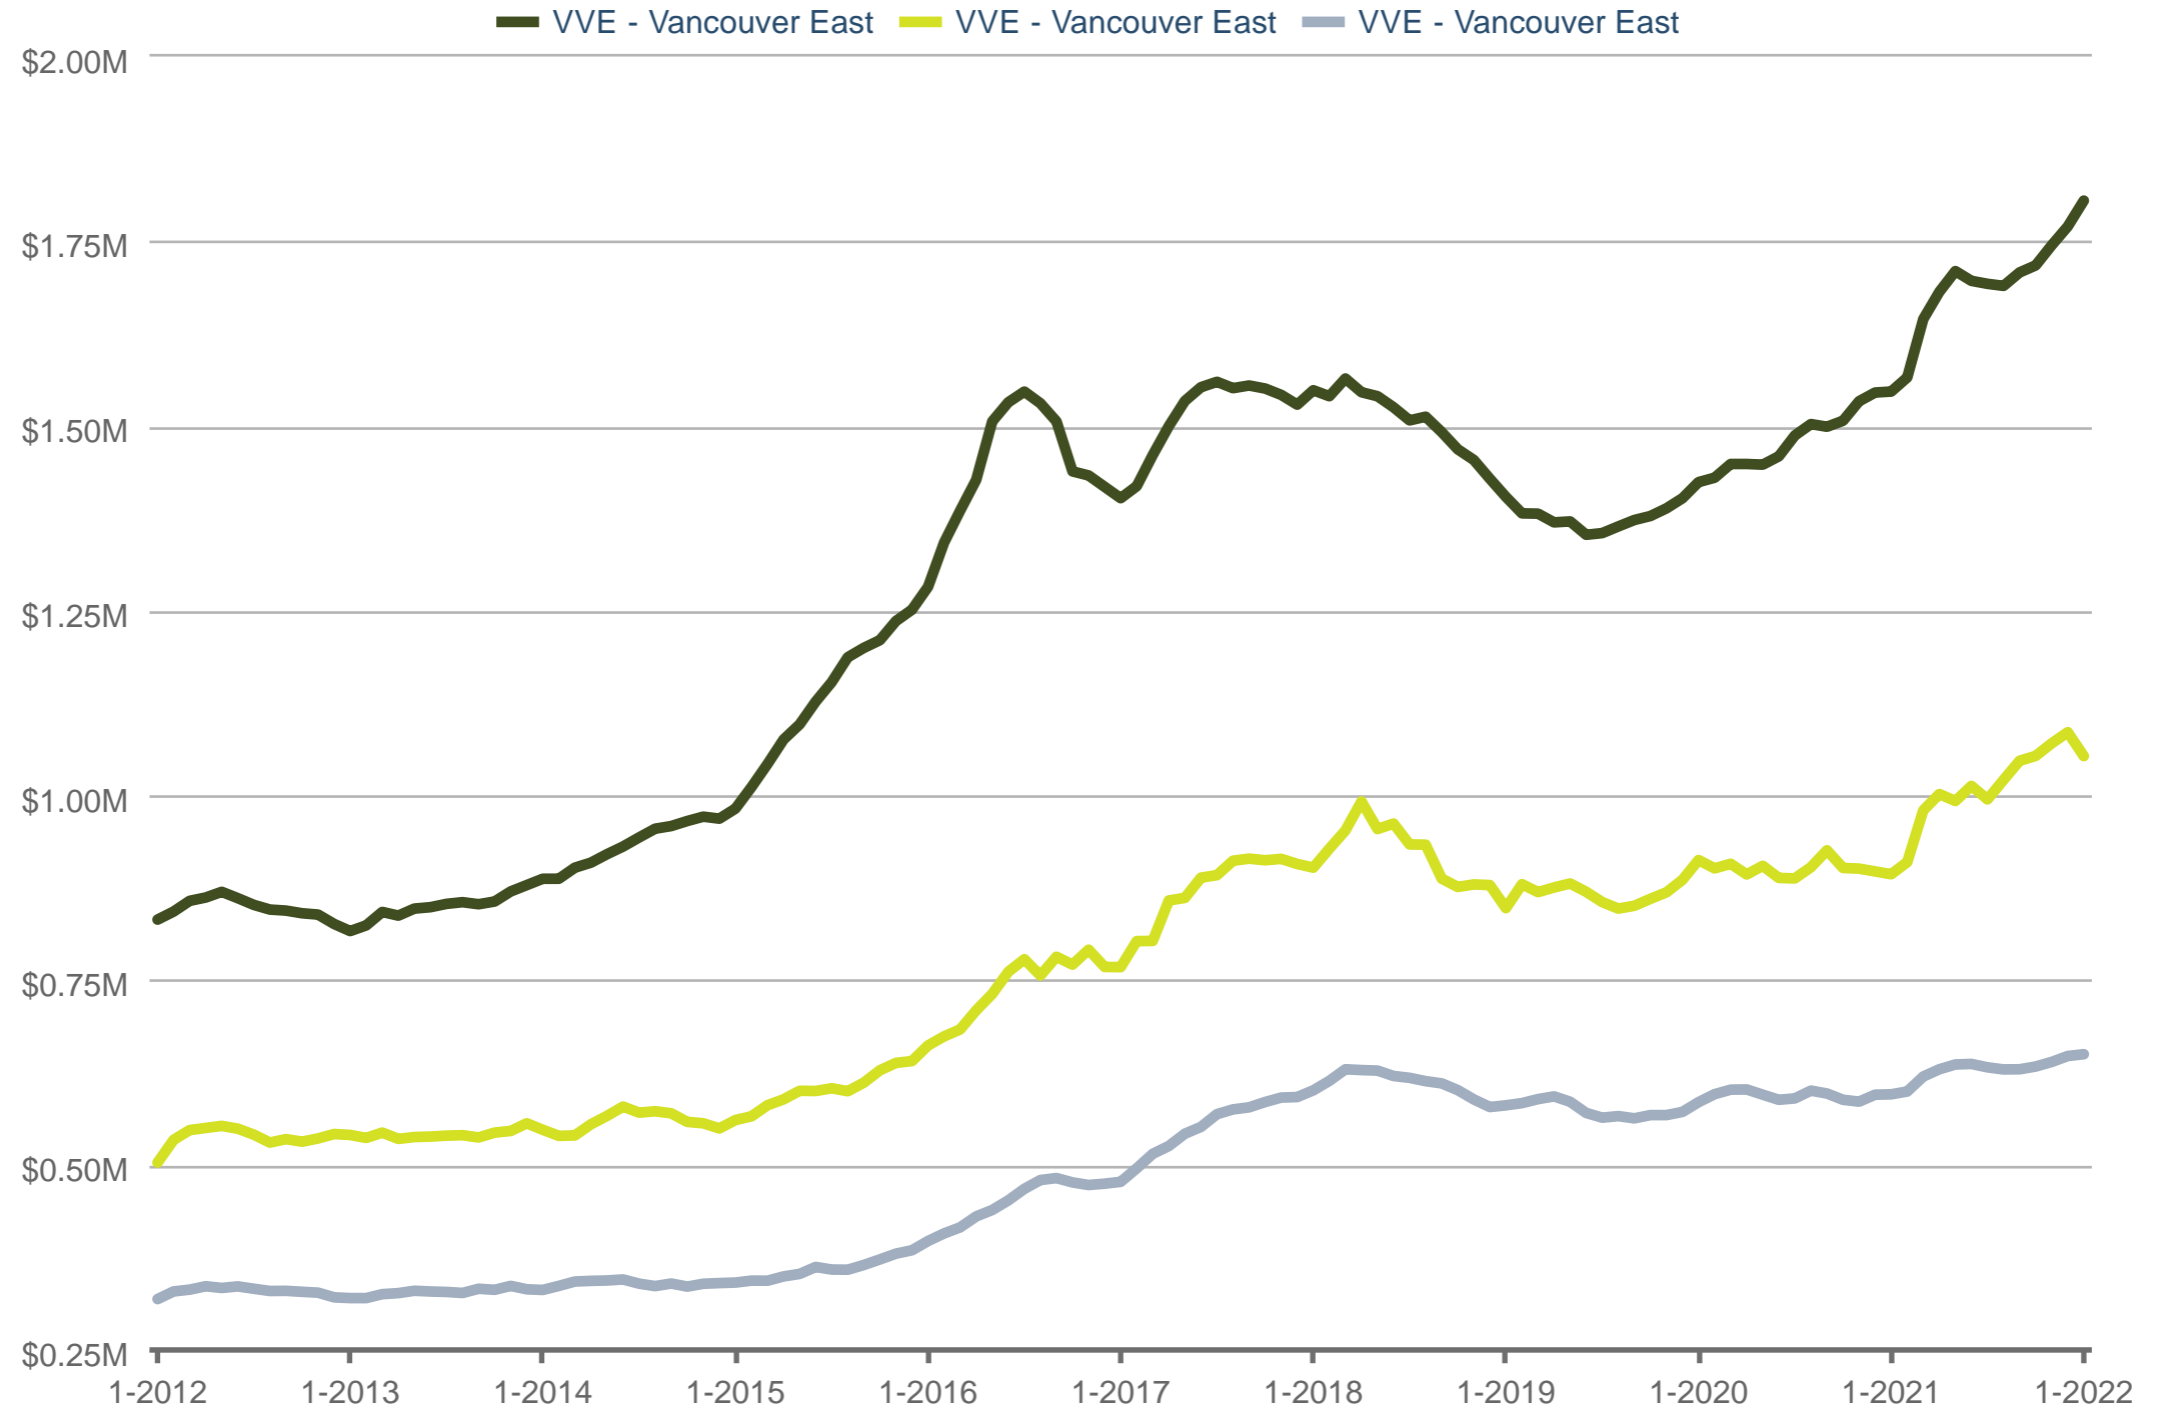

Kristi Holz PREC*
Stilhavn Real Estate Services

Office: 778-387-7371
Cell: 778-387-7371
Kristi@RealEstateVancity.ca
www.RealEstateVancity.ca

MLS® HPI Price

VVE - Vancouver East: Detached (All) | VVE - Vancouver East: Townhouse | VVE - Vancouver East: Apartment

Each data point is one month of activity. Data is from February 4, 2022.

All data from Greater Vancouver REALTORS © 2024 ShowingTime.