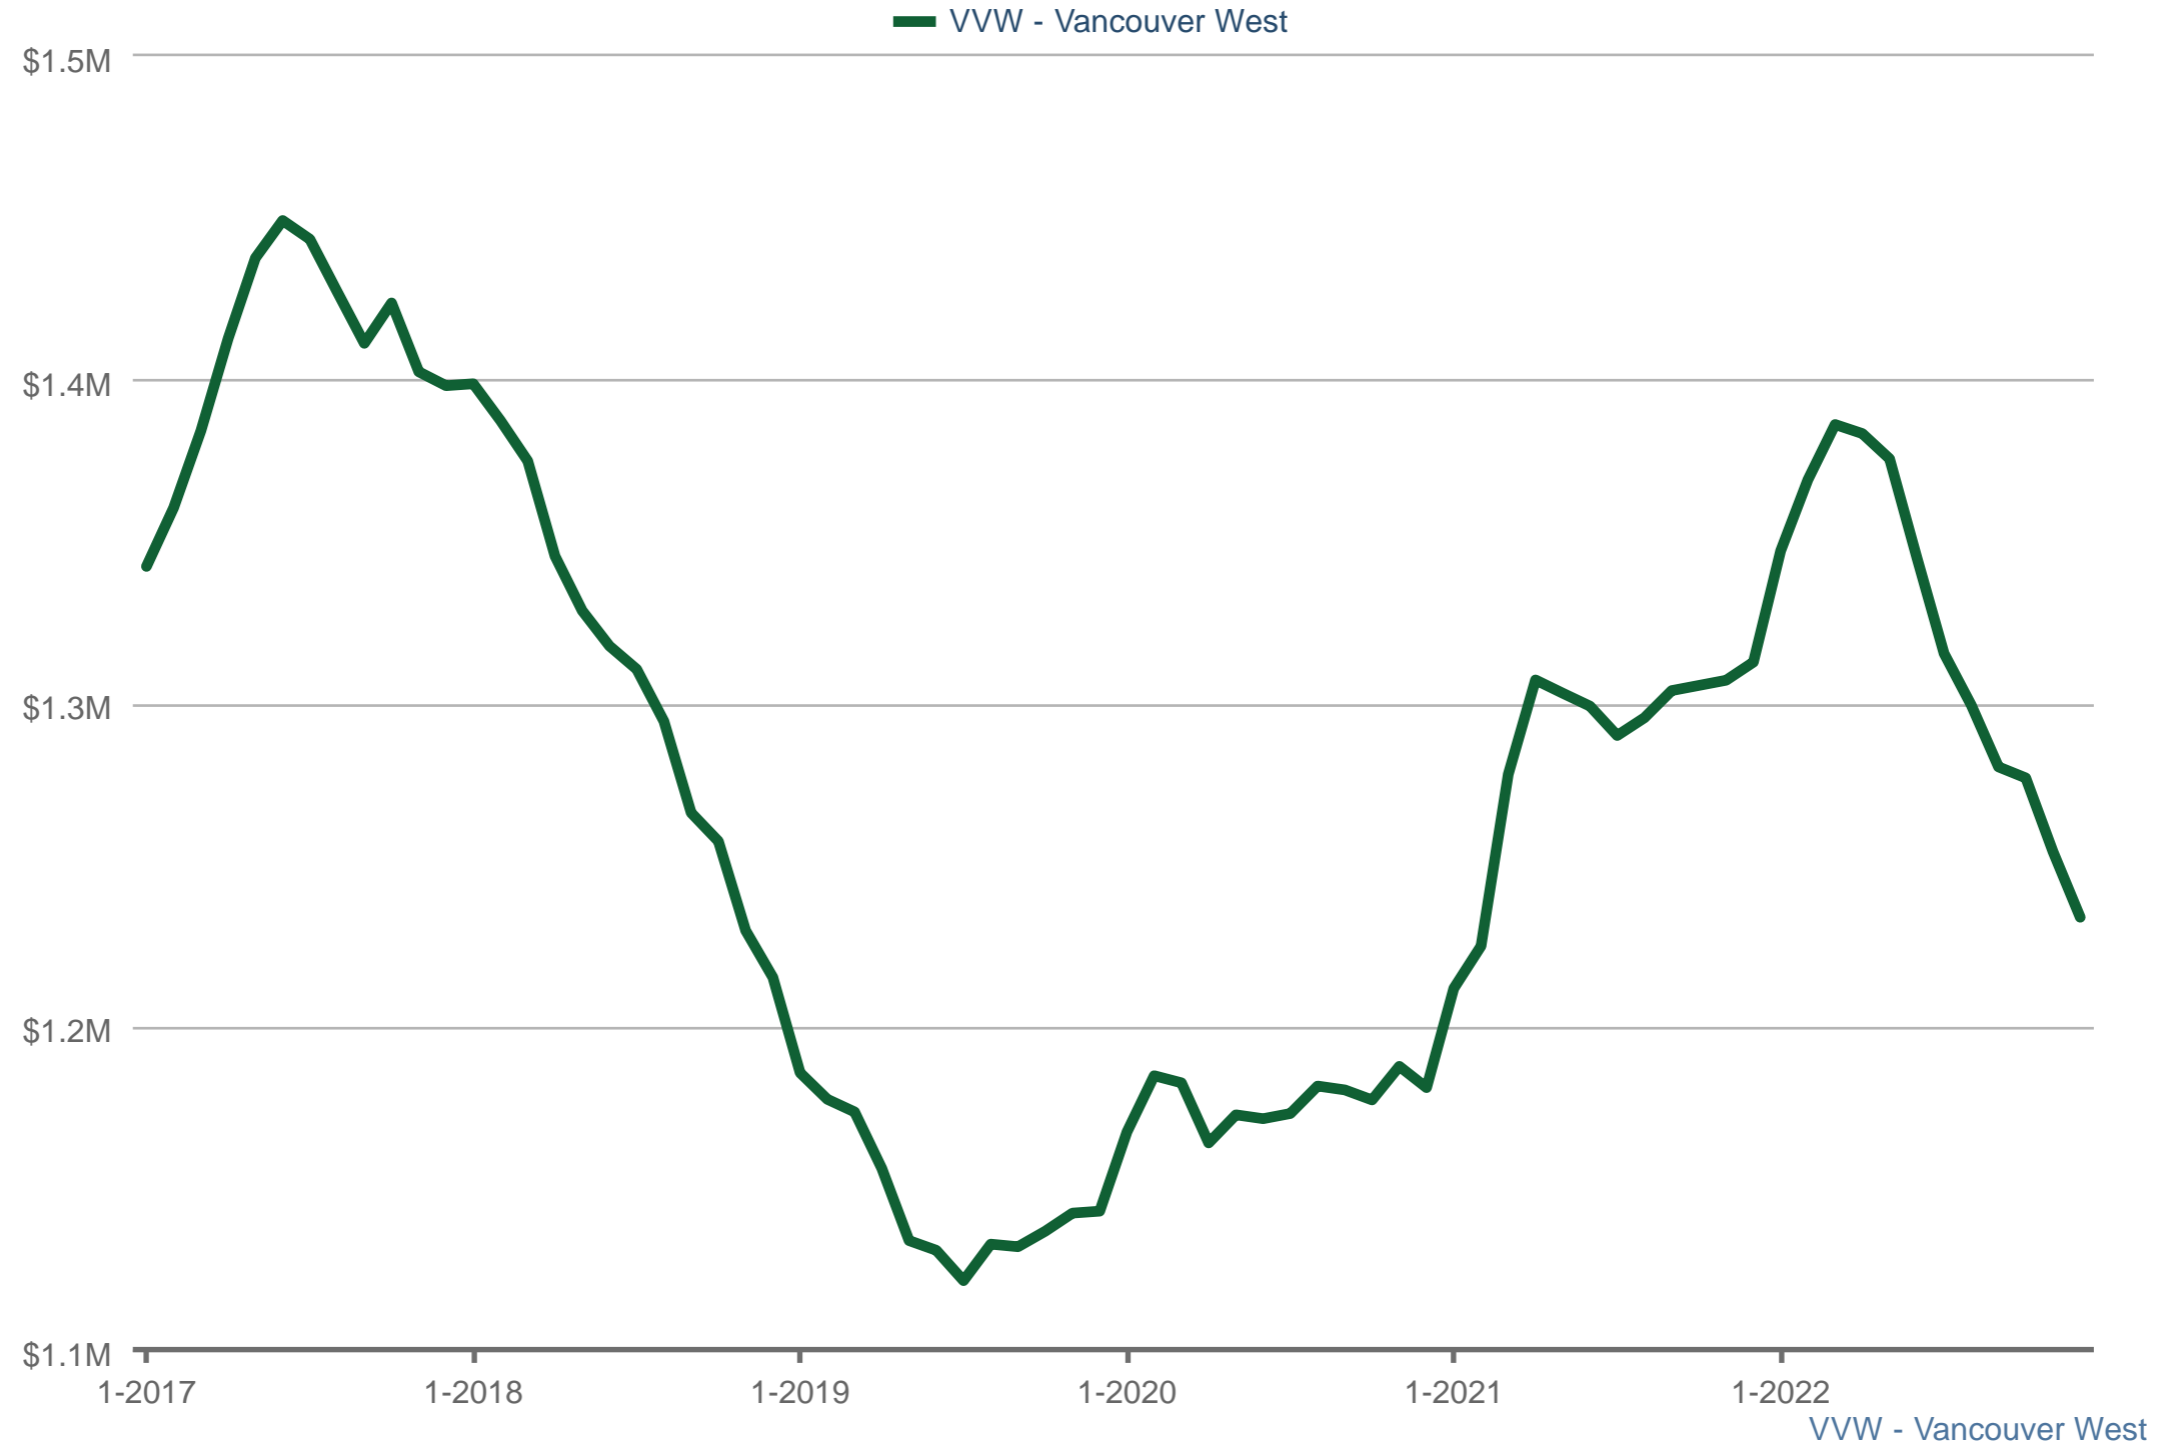

Rik de Voest PREC*

Licensed Real Estate Professional - eXp Realty

Cell: 778-834-6448

rik@rikdevoest.com

www.rikdevoest.com

MLS® HPI Price

Each data point is one month of activity. Data is from January 30, 2023.