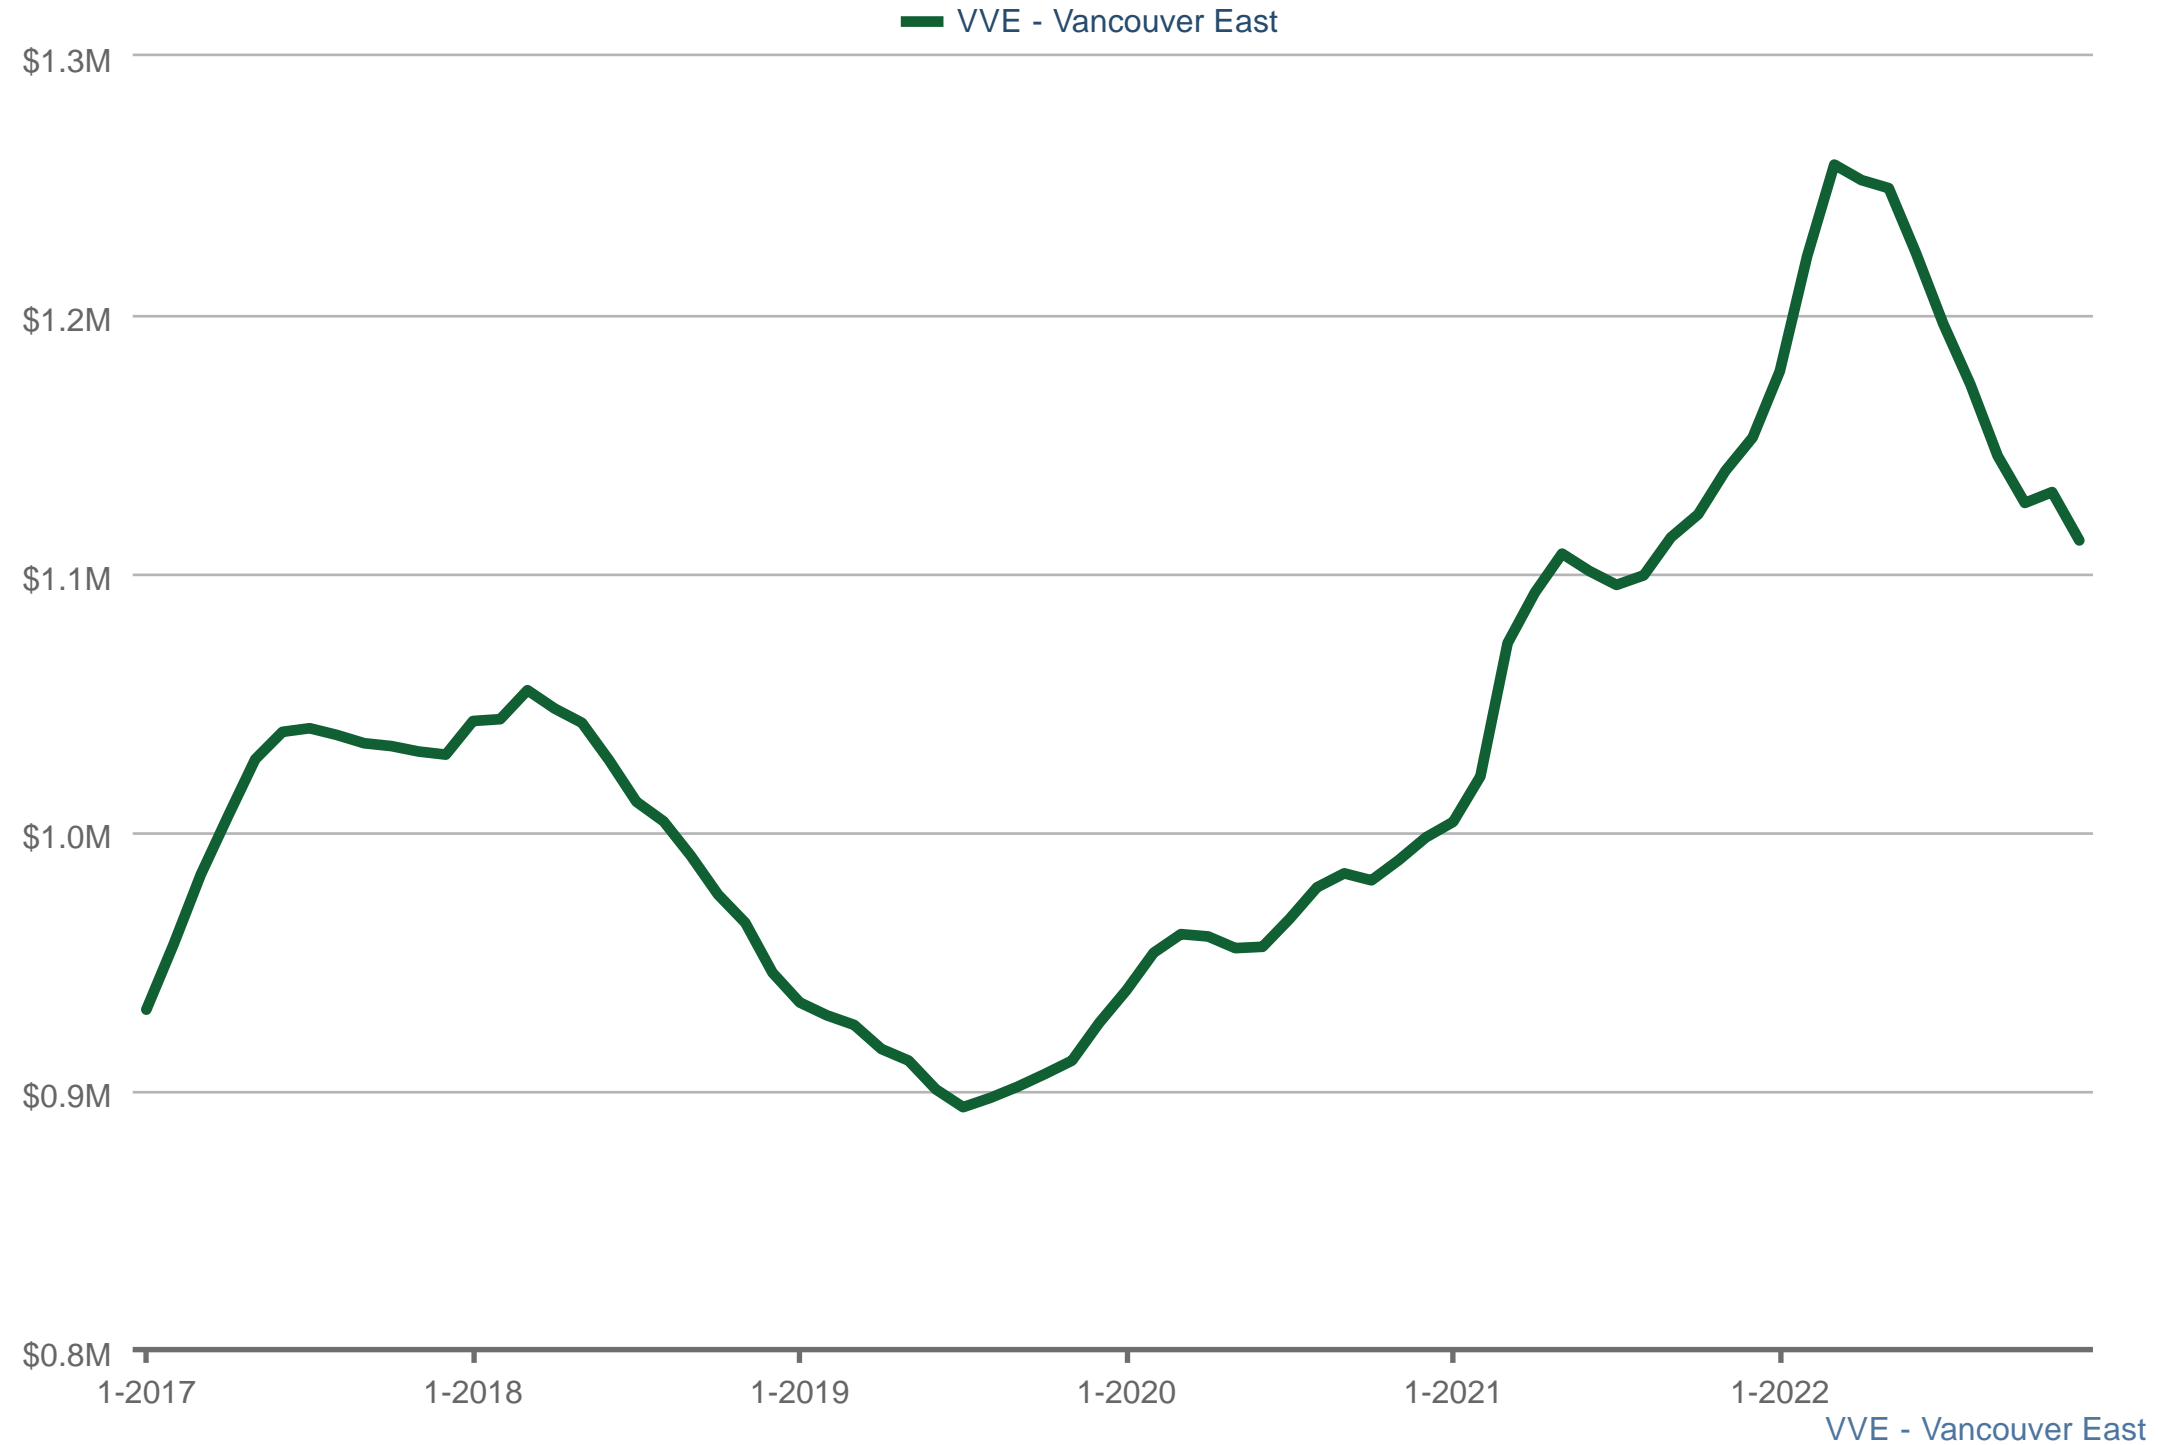

Rik de Voest PREC*

Licensed Real Estate Professional - eXp Realty

Cell: 778-834-6448

rik@rikdevoest.com

www.rikdevoest.com

MLS® HPI Price

Each data point is one month of activity. Data is from January 30, 2023.