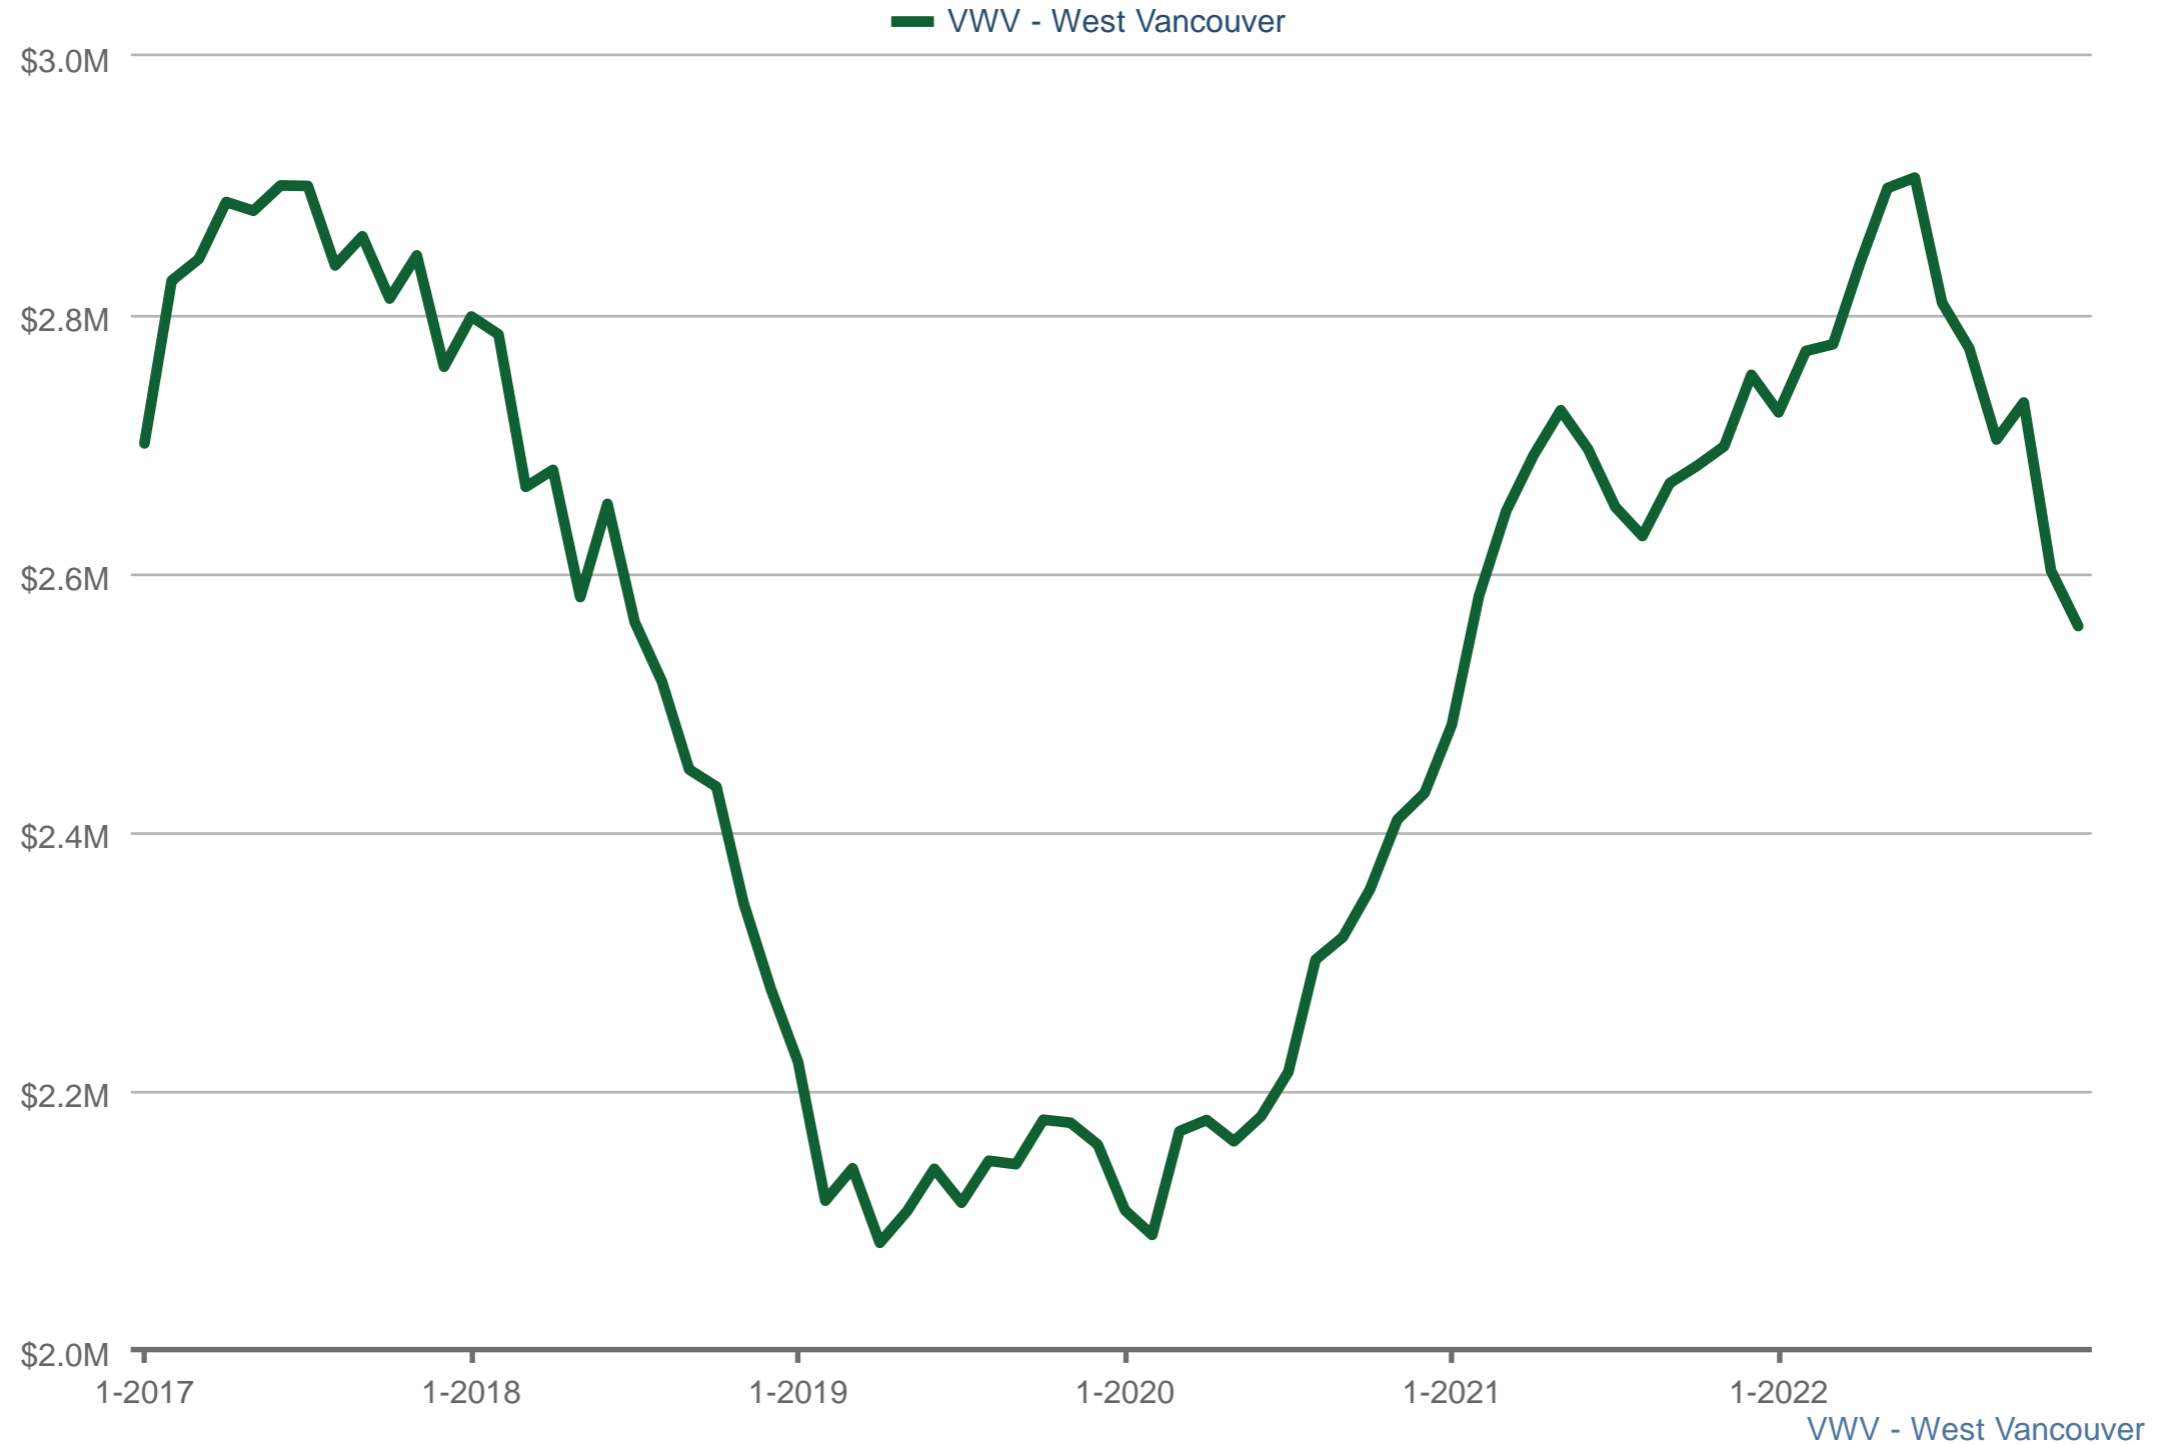

Rik de Voest PREC*

Licensed Real Estate Professional - eXp Realty

Cell: 778-834-6448

rik@rikdevoest.com

www.rikdevoest.com

MLS® HPI Price

Each data point is one month of activity. Data is from January 30, 2023.