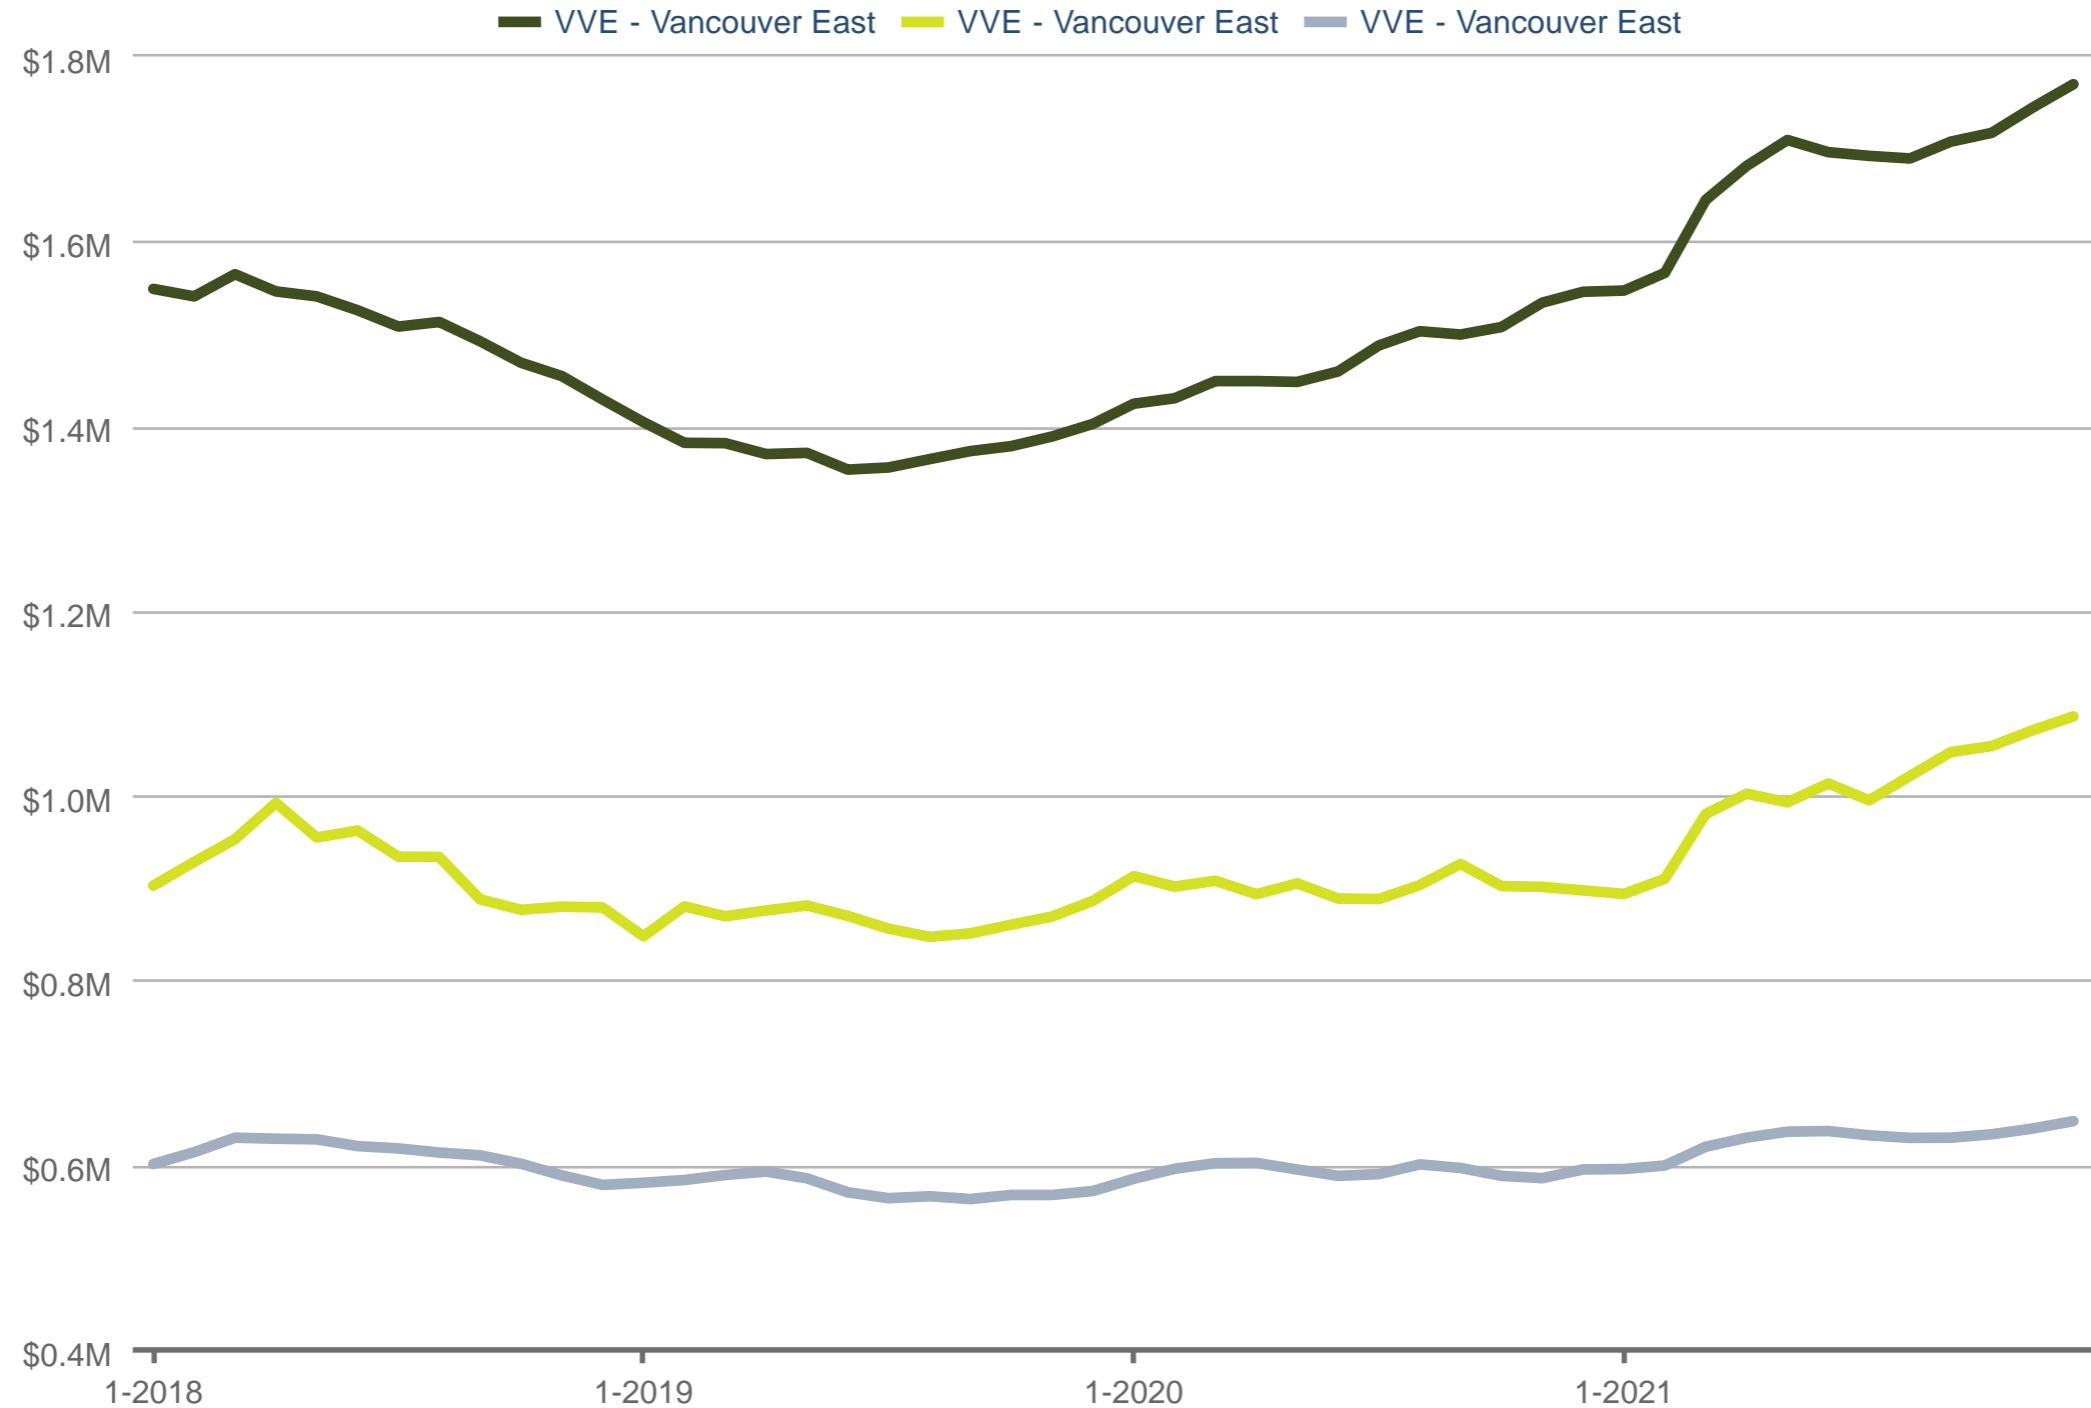

Kristi Holz PREC*
Stilhavn Real Estate Services

Office: 778-387-7371
Cell: 778-387-7371
Kristi@RealEstateVancity.ca
www.RealEstateVancity.ca

MLS® HPI Price

VVE - Vancouver East: Detached (All) | VVE - Vancouver East: Townhouse | VVE - Vancouver East: Apartment

Each data point is one month of activity. Data is from January 6, 2022.

All data from Greater Vancouver REALTORS © 2024 ShowingTime.