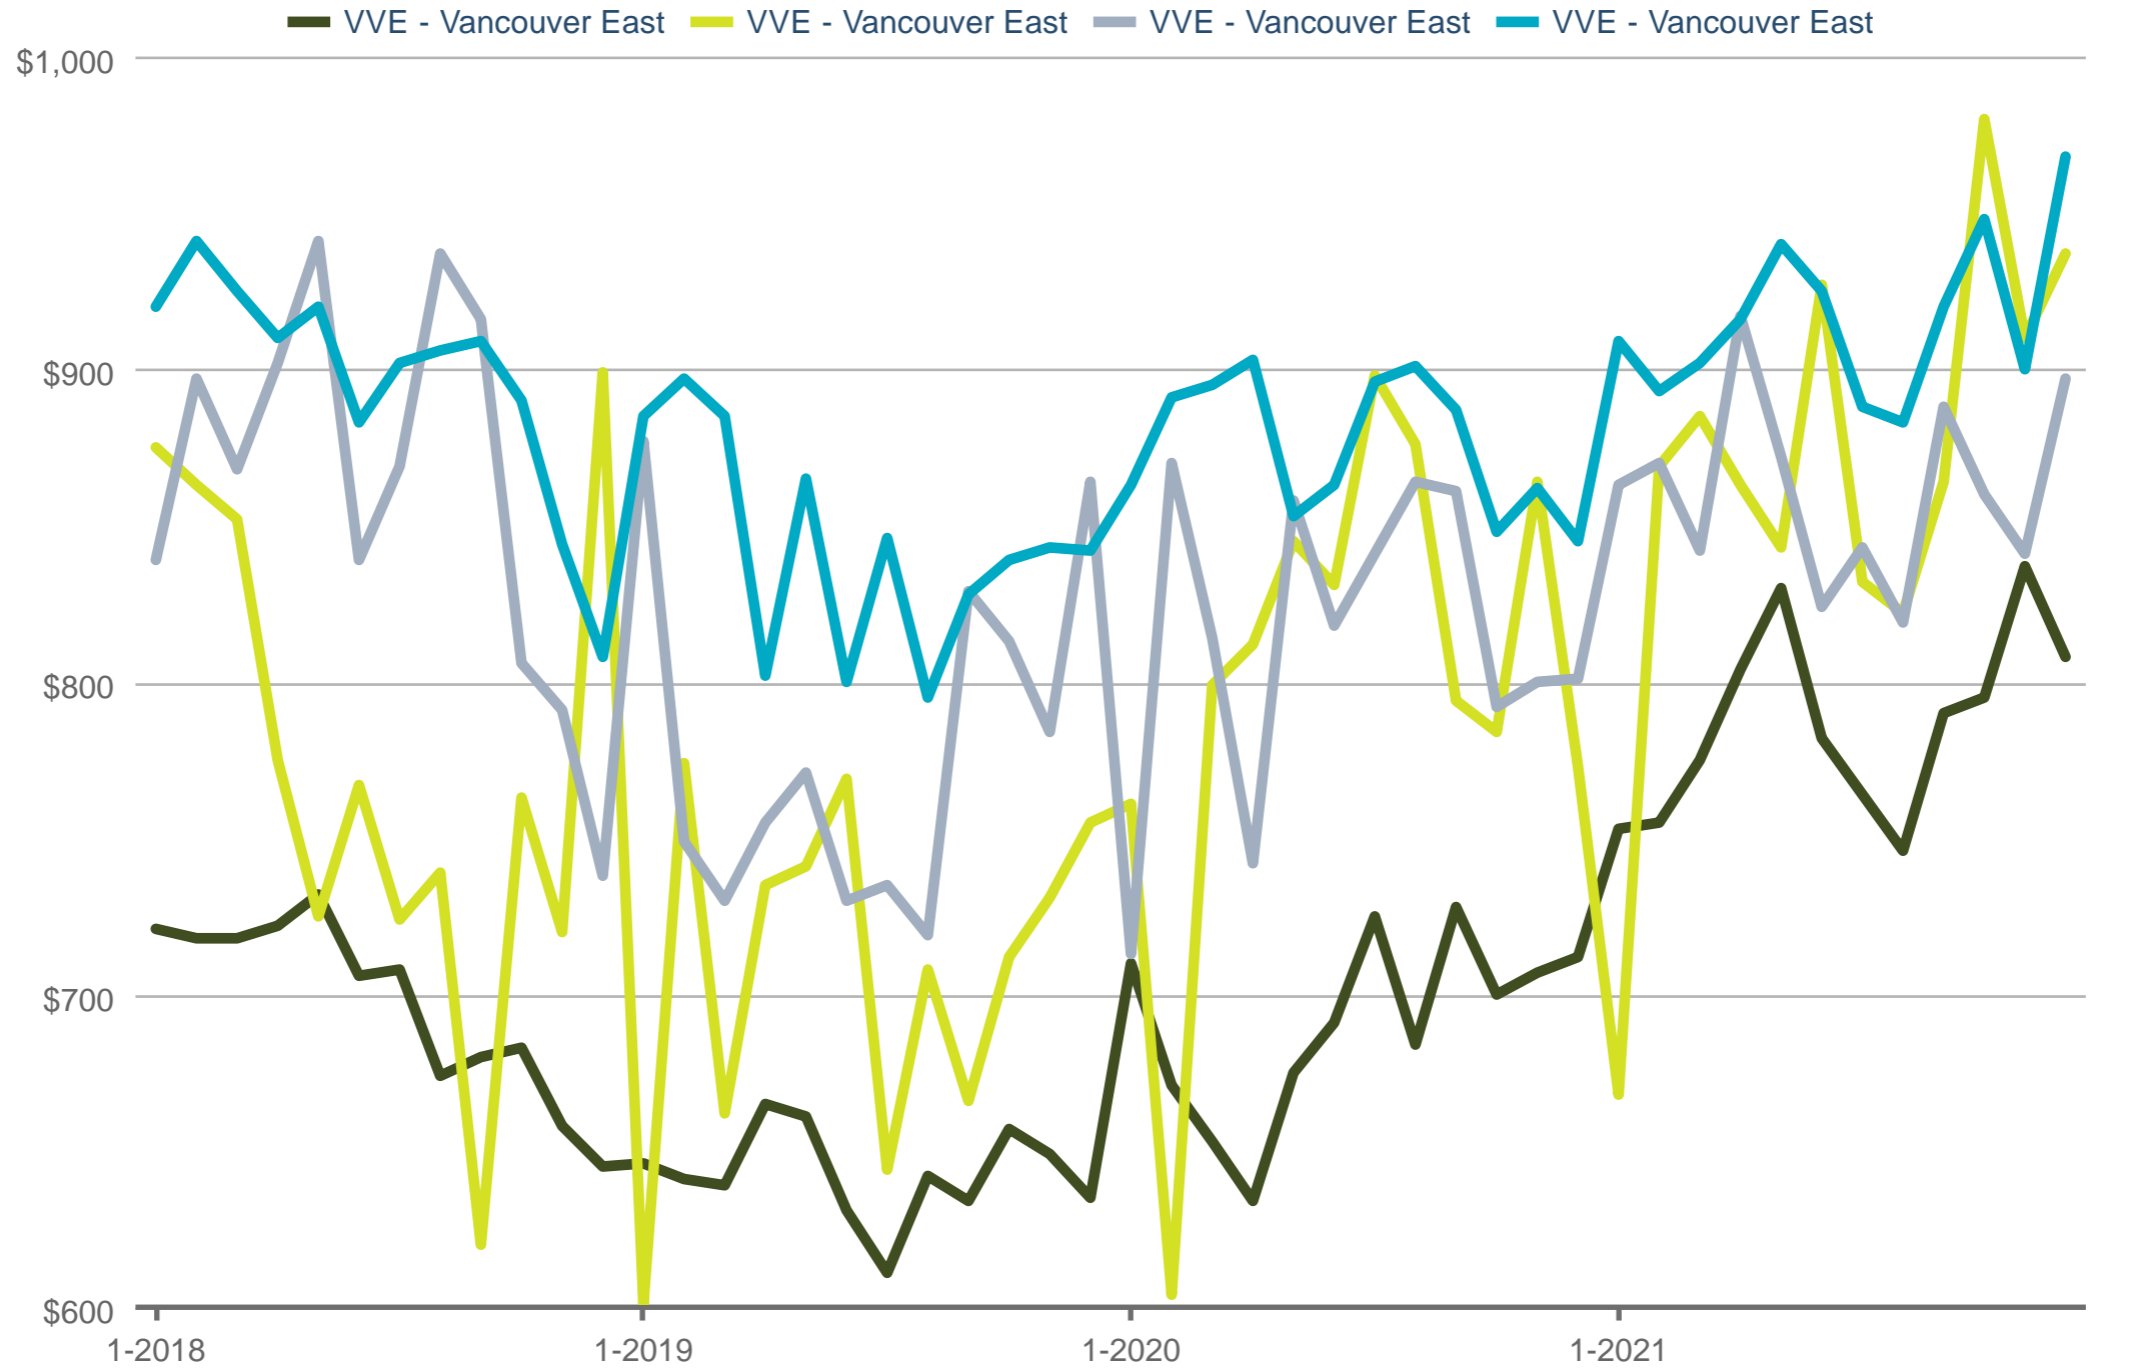

Kristi Holz PREC*
 Stilhavn Real Estate Services

Office: 778-387-7371
 Cell: 778-387-7371
Kristi@RealEstateVancity.ca
www.RealEstateVancity.ca

Median Price Per Square Foot

VVE - Vancouver East: Detached (All) | VVE - Vancouver East: Townhouse | VVE - Vancouver East: 2 Bedrooms, Apartment | VVE - Vancouver East: 1 Bedroom or Fewer, Apartment

Each data point is one month of activity. Data is from January 6, 2022.