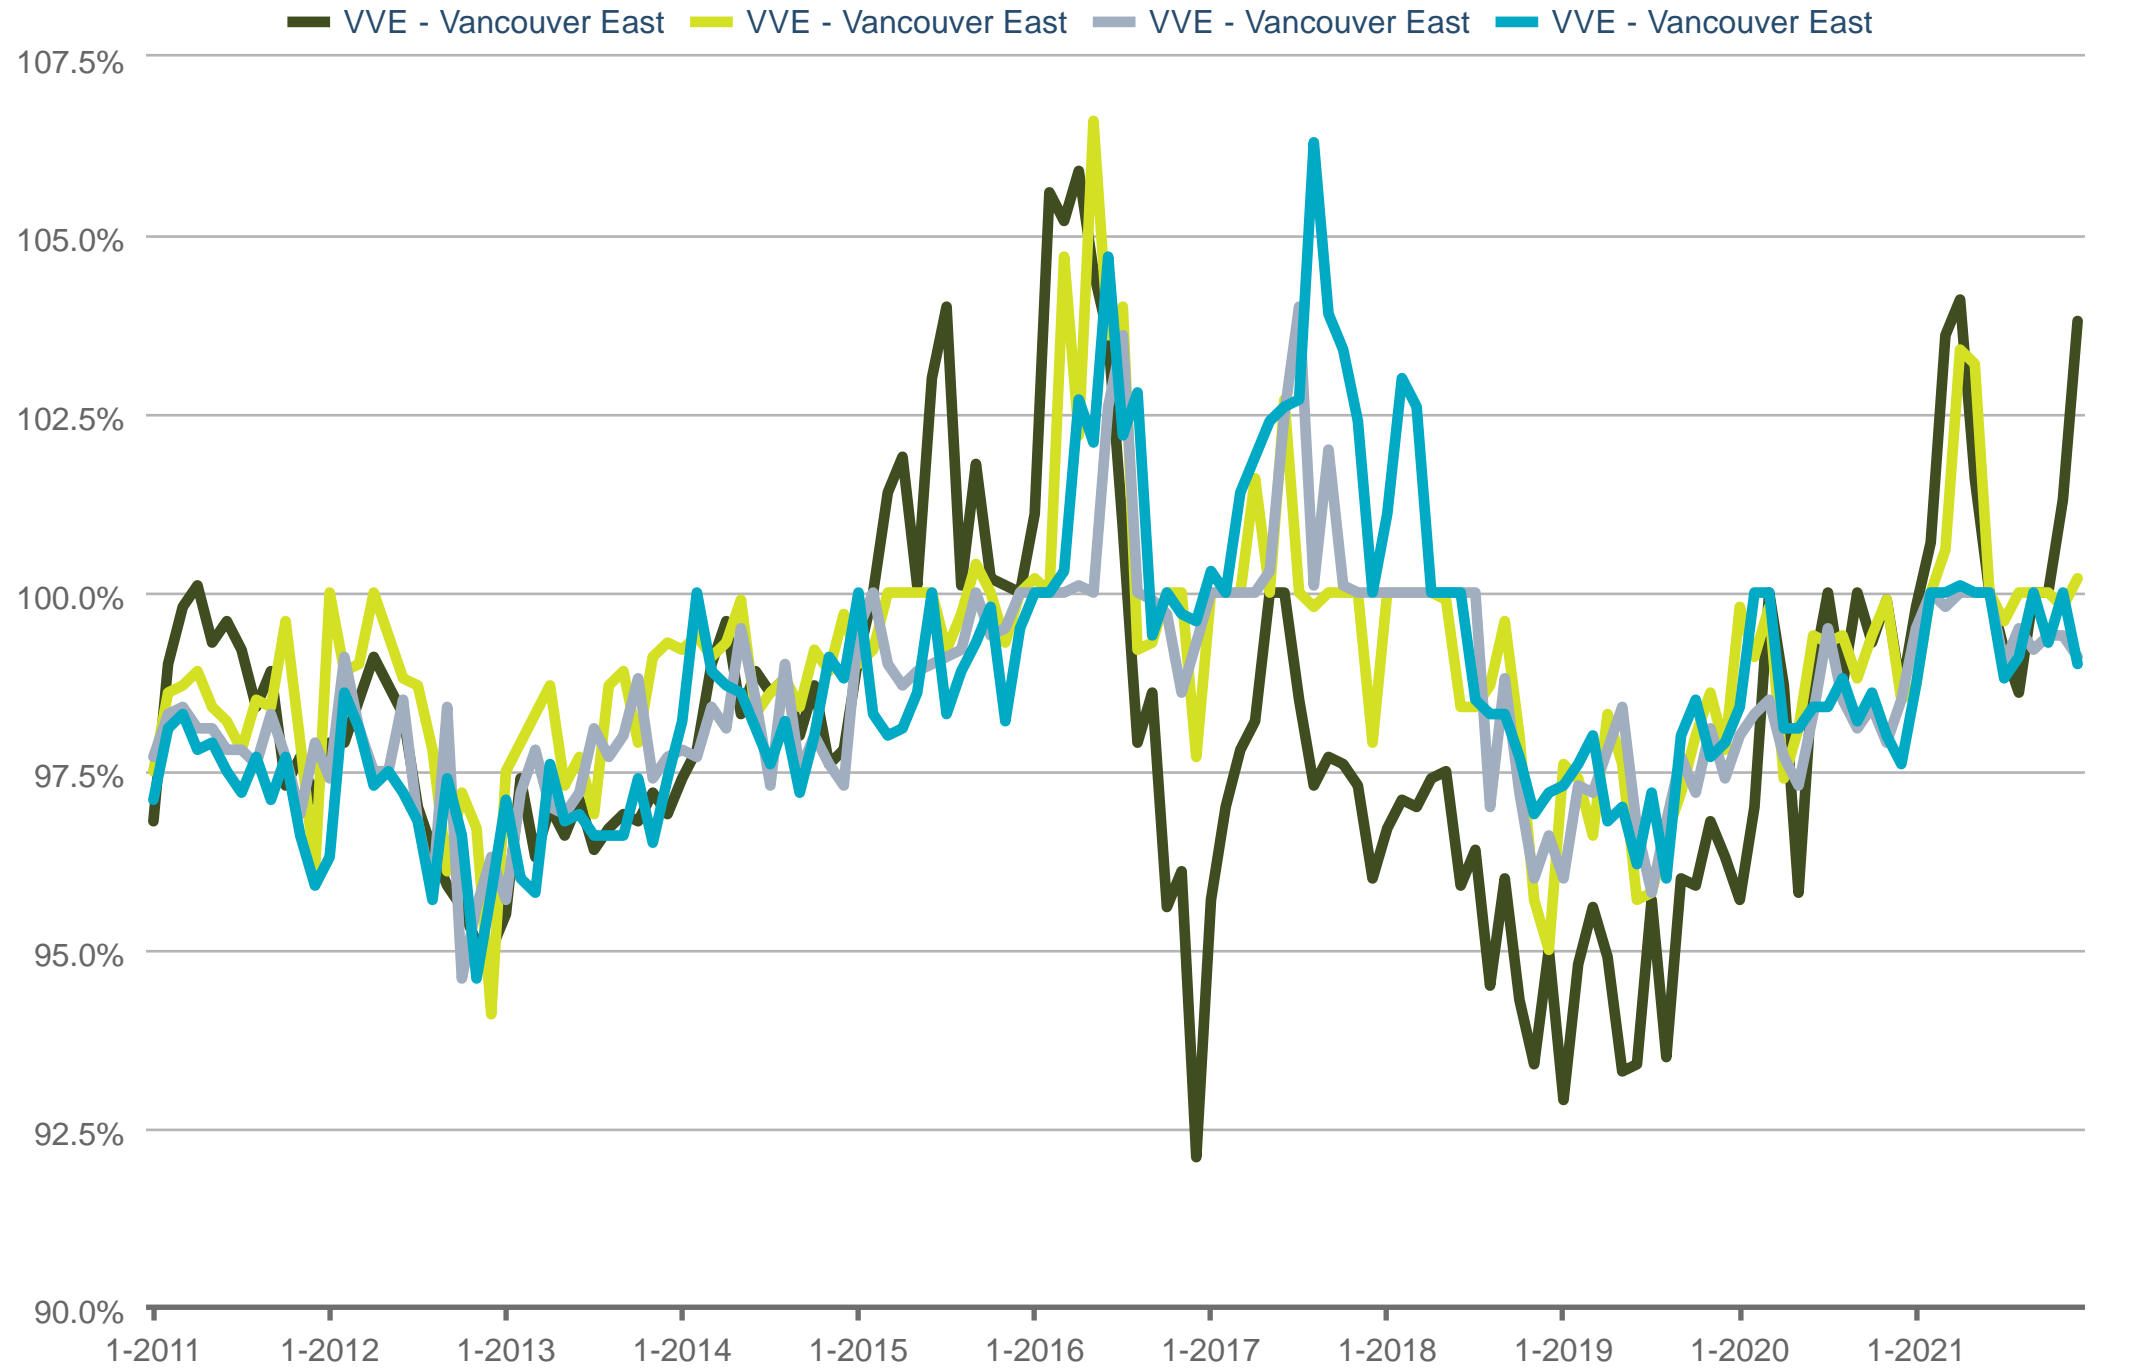

### Median Percent of Original Price

VVE - Vancouver East: Detached (All) | VVE - Vancouver East: Townhouse | VVE - Vancouver East: 2 Bedrooms, Apartment | VVE - Vancouver East: 1 Bedroom or Fewer, Apartment

Each data point is one month of activity. Data is from January 6, 2022.

All data from Greater Vancouver REALTORS © 2024 ShowingTime.