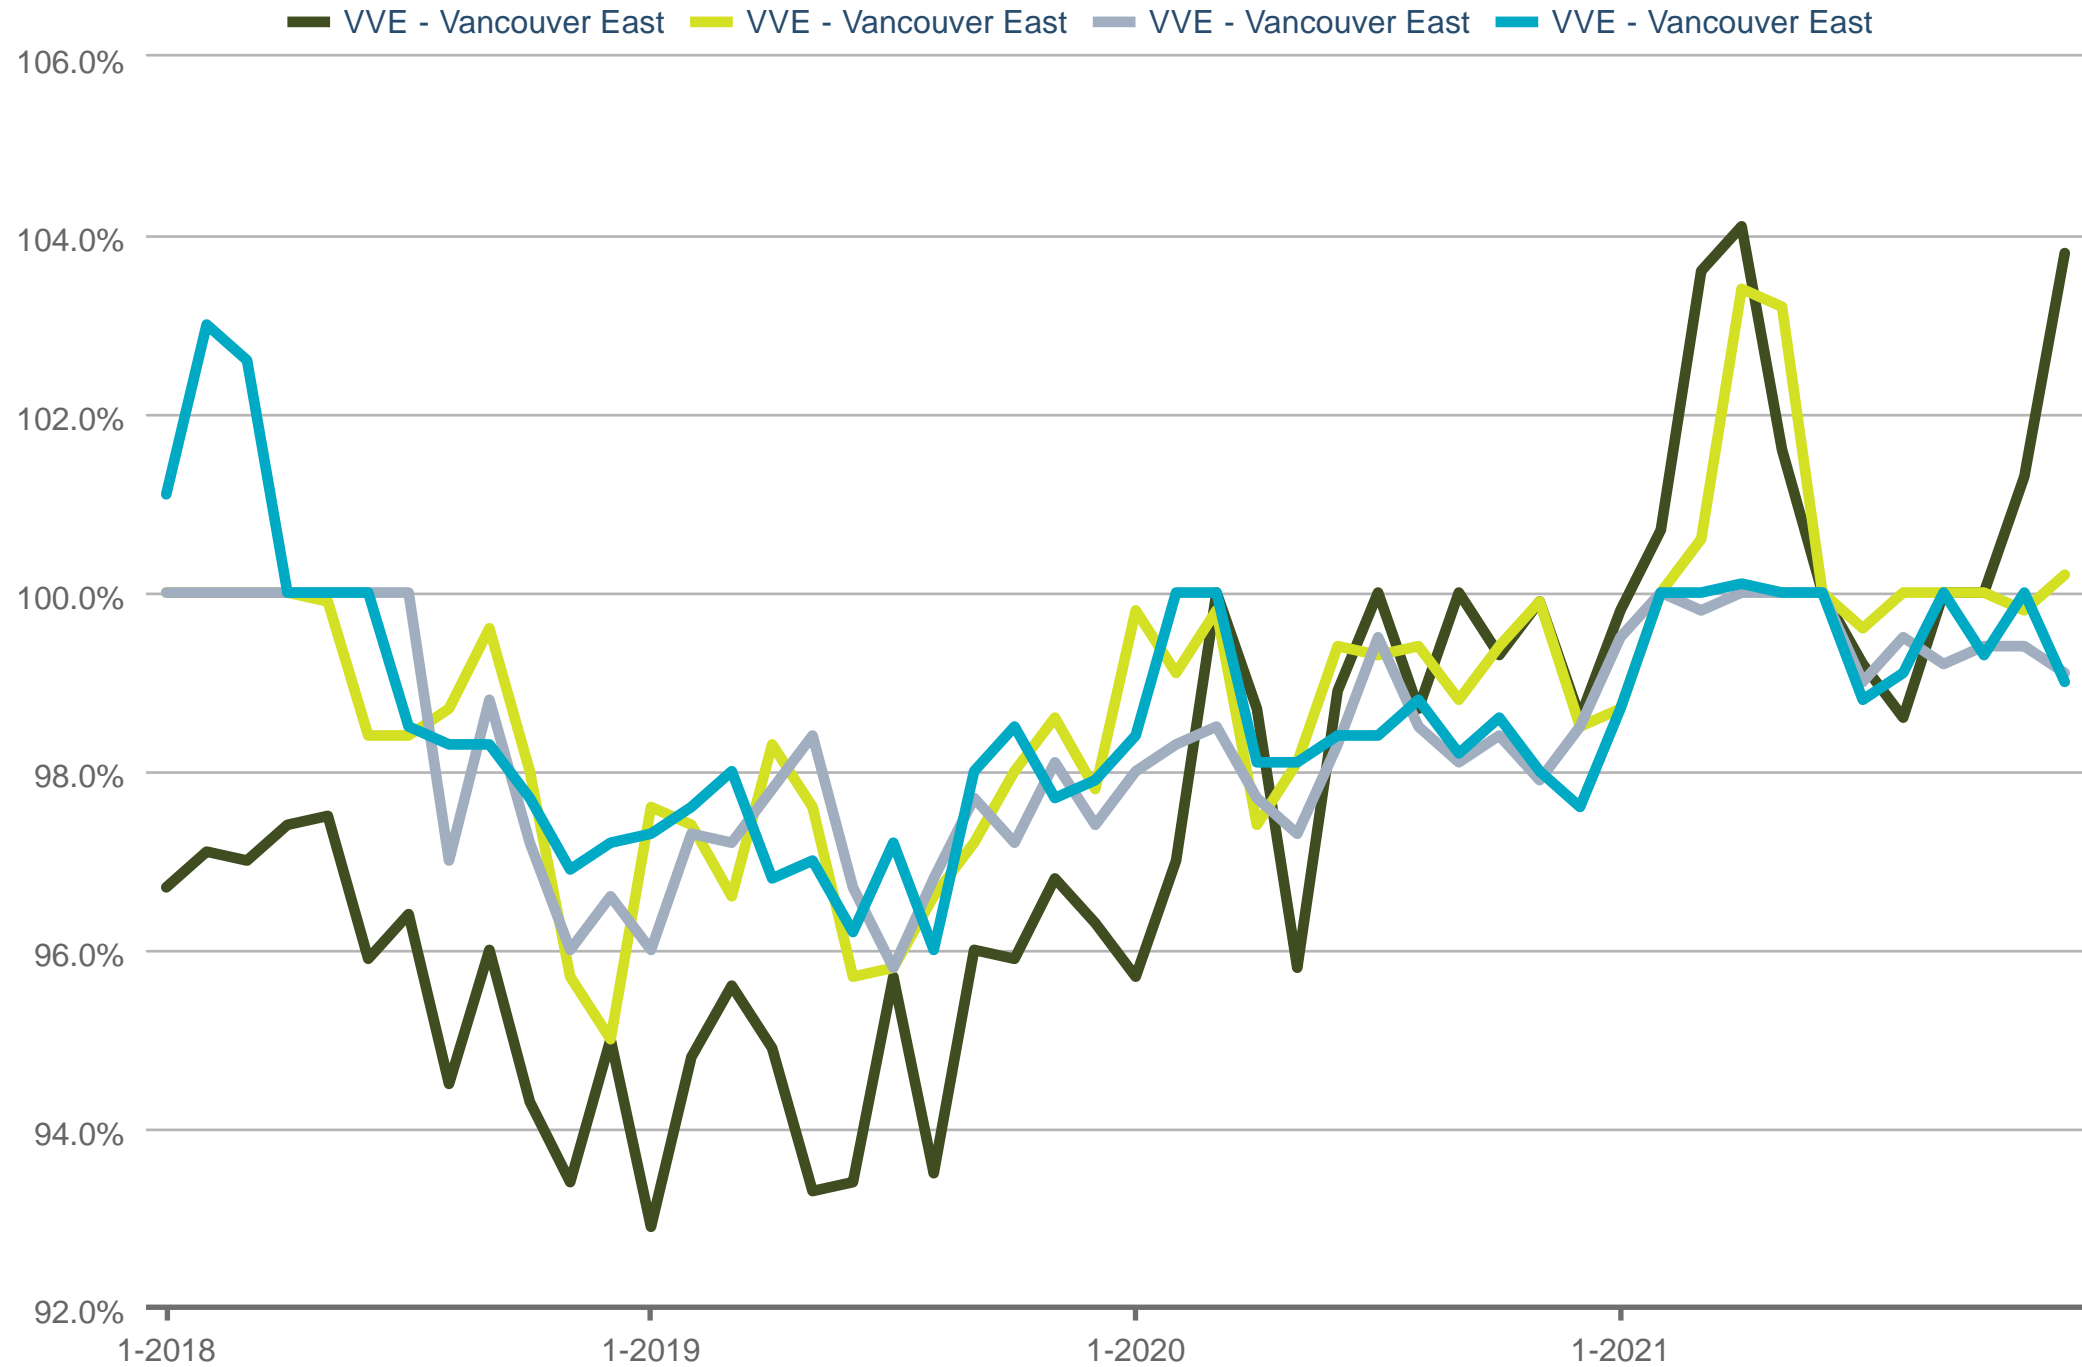

Kristi Holz PREC*
 Stilhavn Real Estate Services

Office: 778-387-7371
 Cell: 778-387-7371
Kristi@RealEstateVancity.ca
www.RealEstateVancity.ca

Median Percent of Original Price

VVE - Vancouver East: Detached (All) | VVE - Vancouver East: Townhouse | VVE - Vancouver East: 2 Bedrooms, Apartment | VVE - Vancouver East: 1 Bedroom or Fewer, Apartment

Each data point is one month of activity. Data is from January 6, 2022.

All data from Greater Vancouver REALTORS © 2024 ShowingTime.