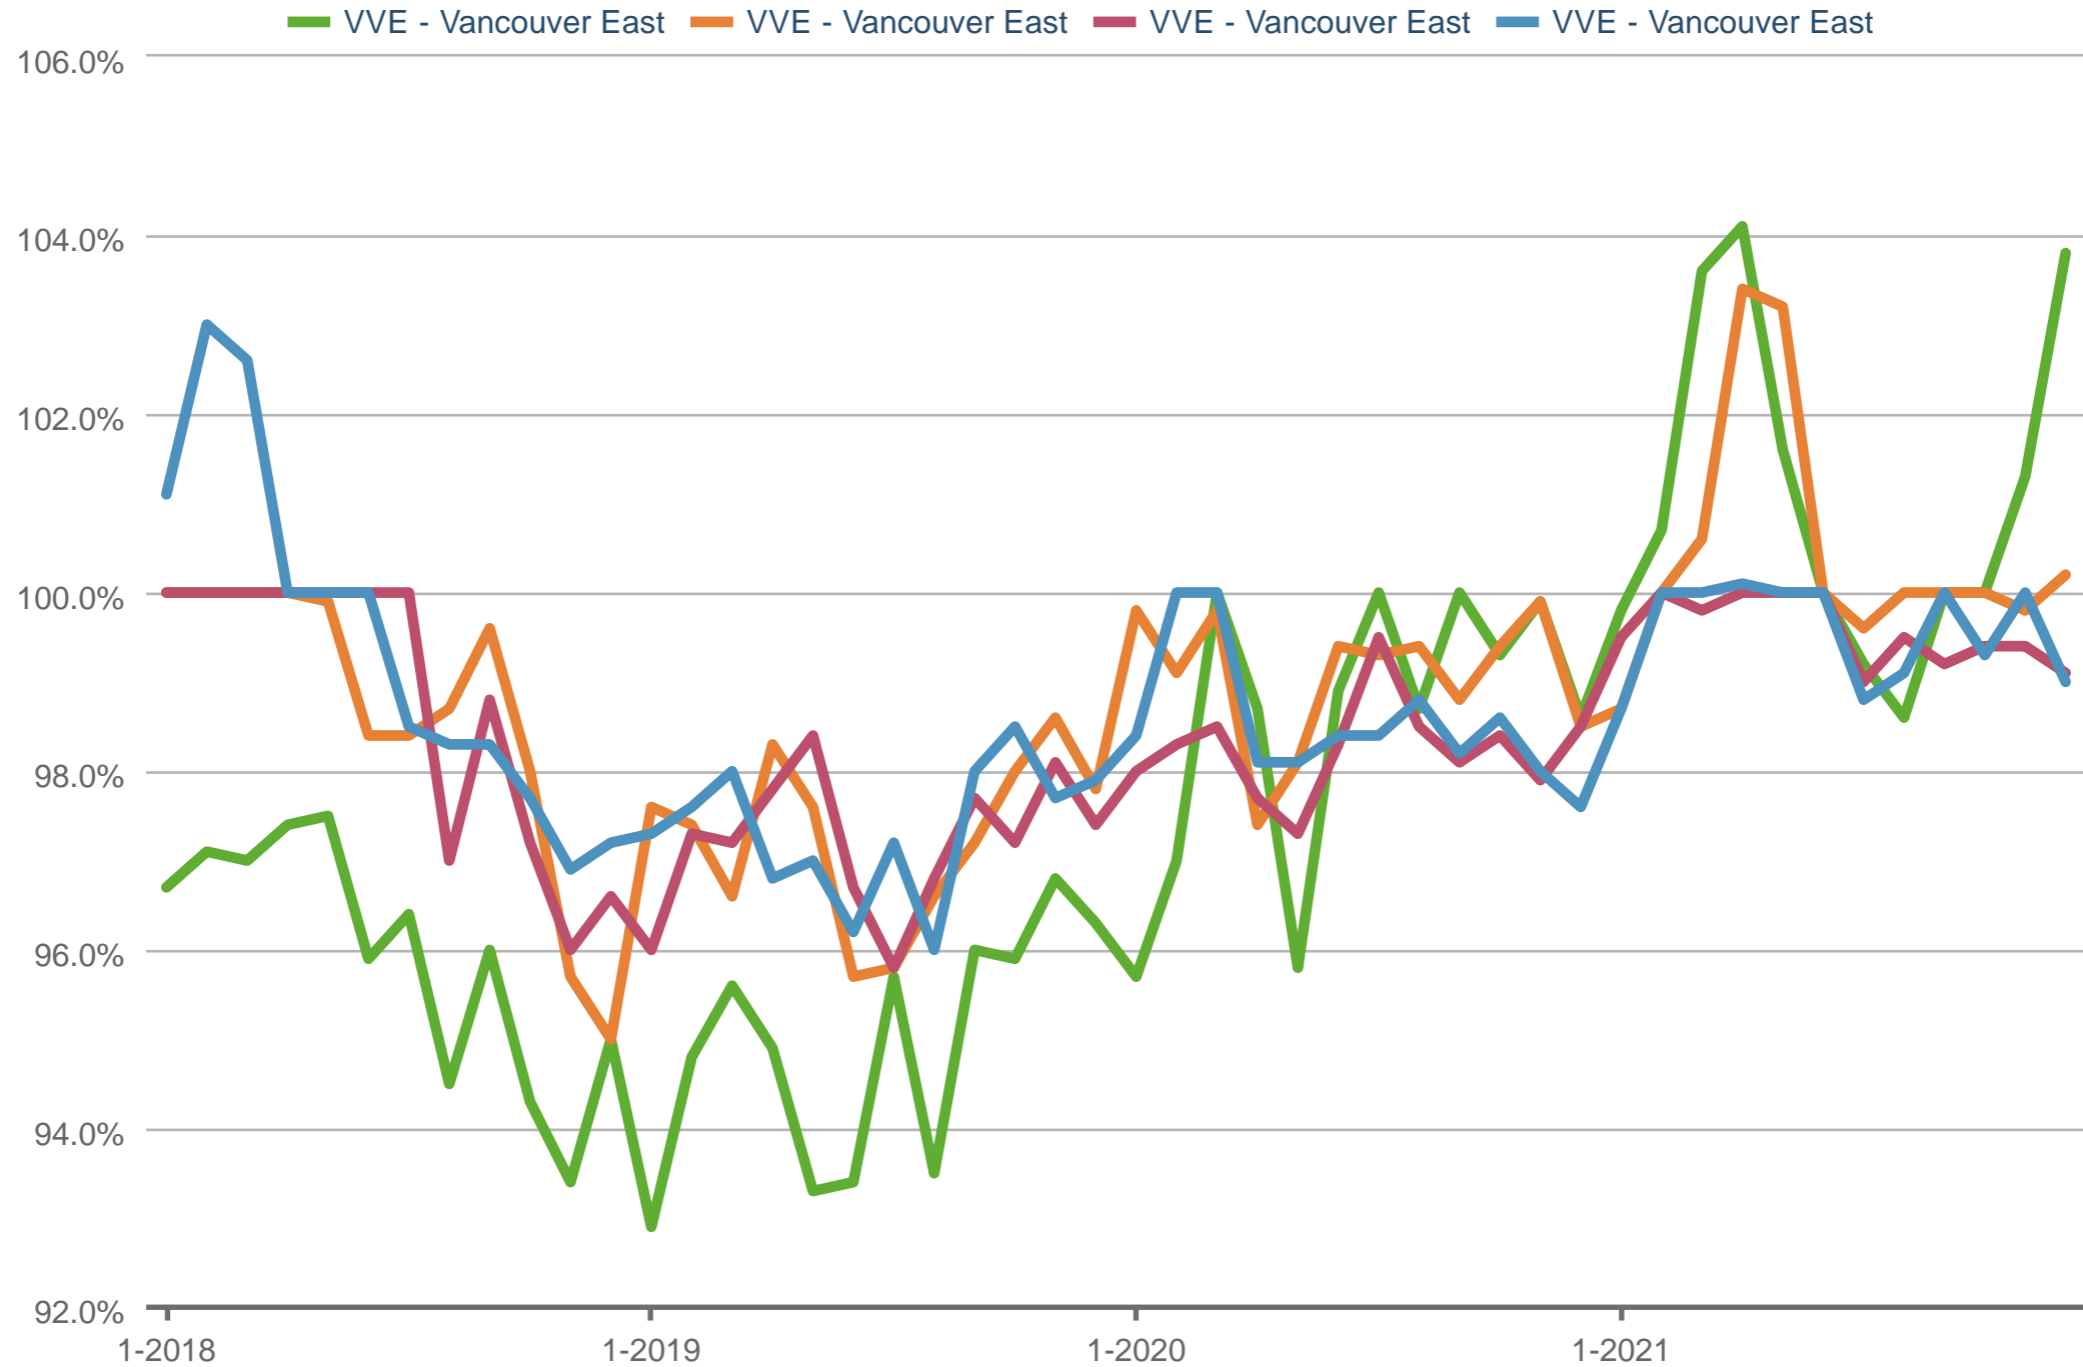

Kristi Holz PREC*
 Stilhavn Real Estate Services

Office: 778-387-7371
 Cell: 778-387-7371
Kristi@RealEstateVancity.ca
www.RealEstateVancity.ca

Median Percent of Original Price

VVE - Vancouver East: Detached (All) | VVE - Vancouver East: Townhouse | VVE - Vancouver East: 2 Bedrooms, Apartment | VVE - Vancouver East: 1 Bedroom or Fewer, Apartment

Each data point is one month of activity. Data is from January 6, 2022.