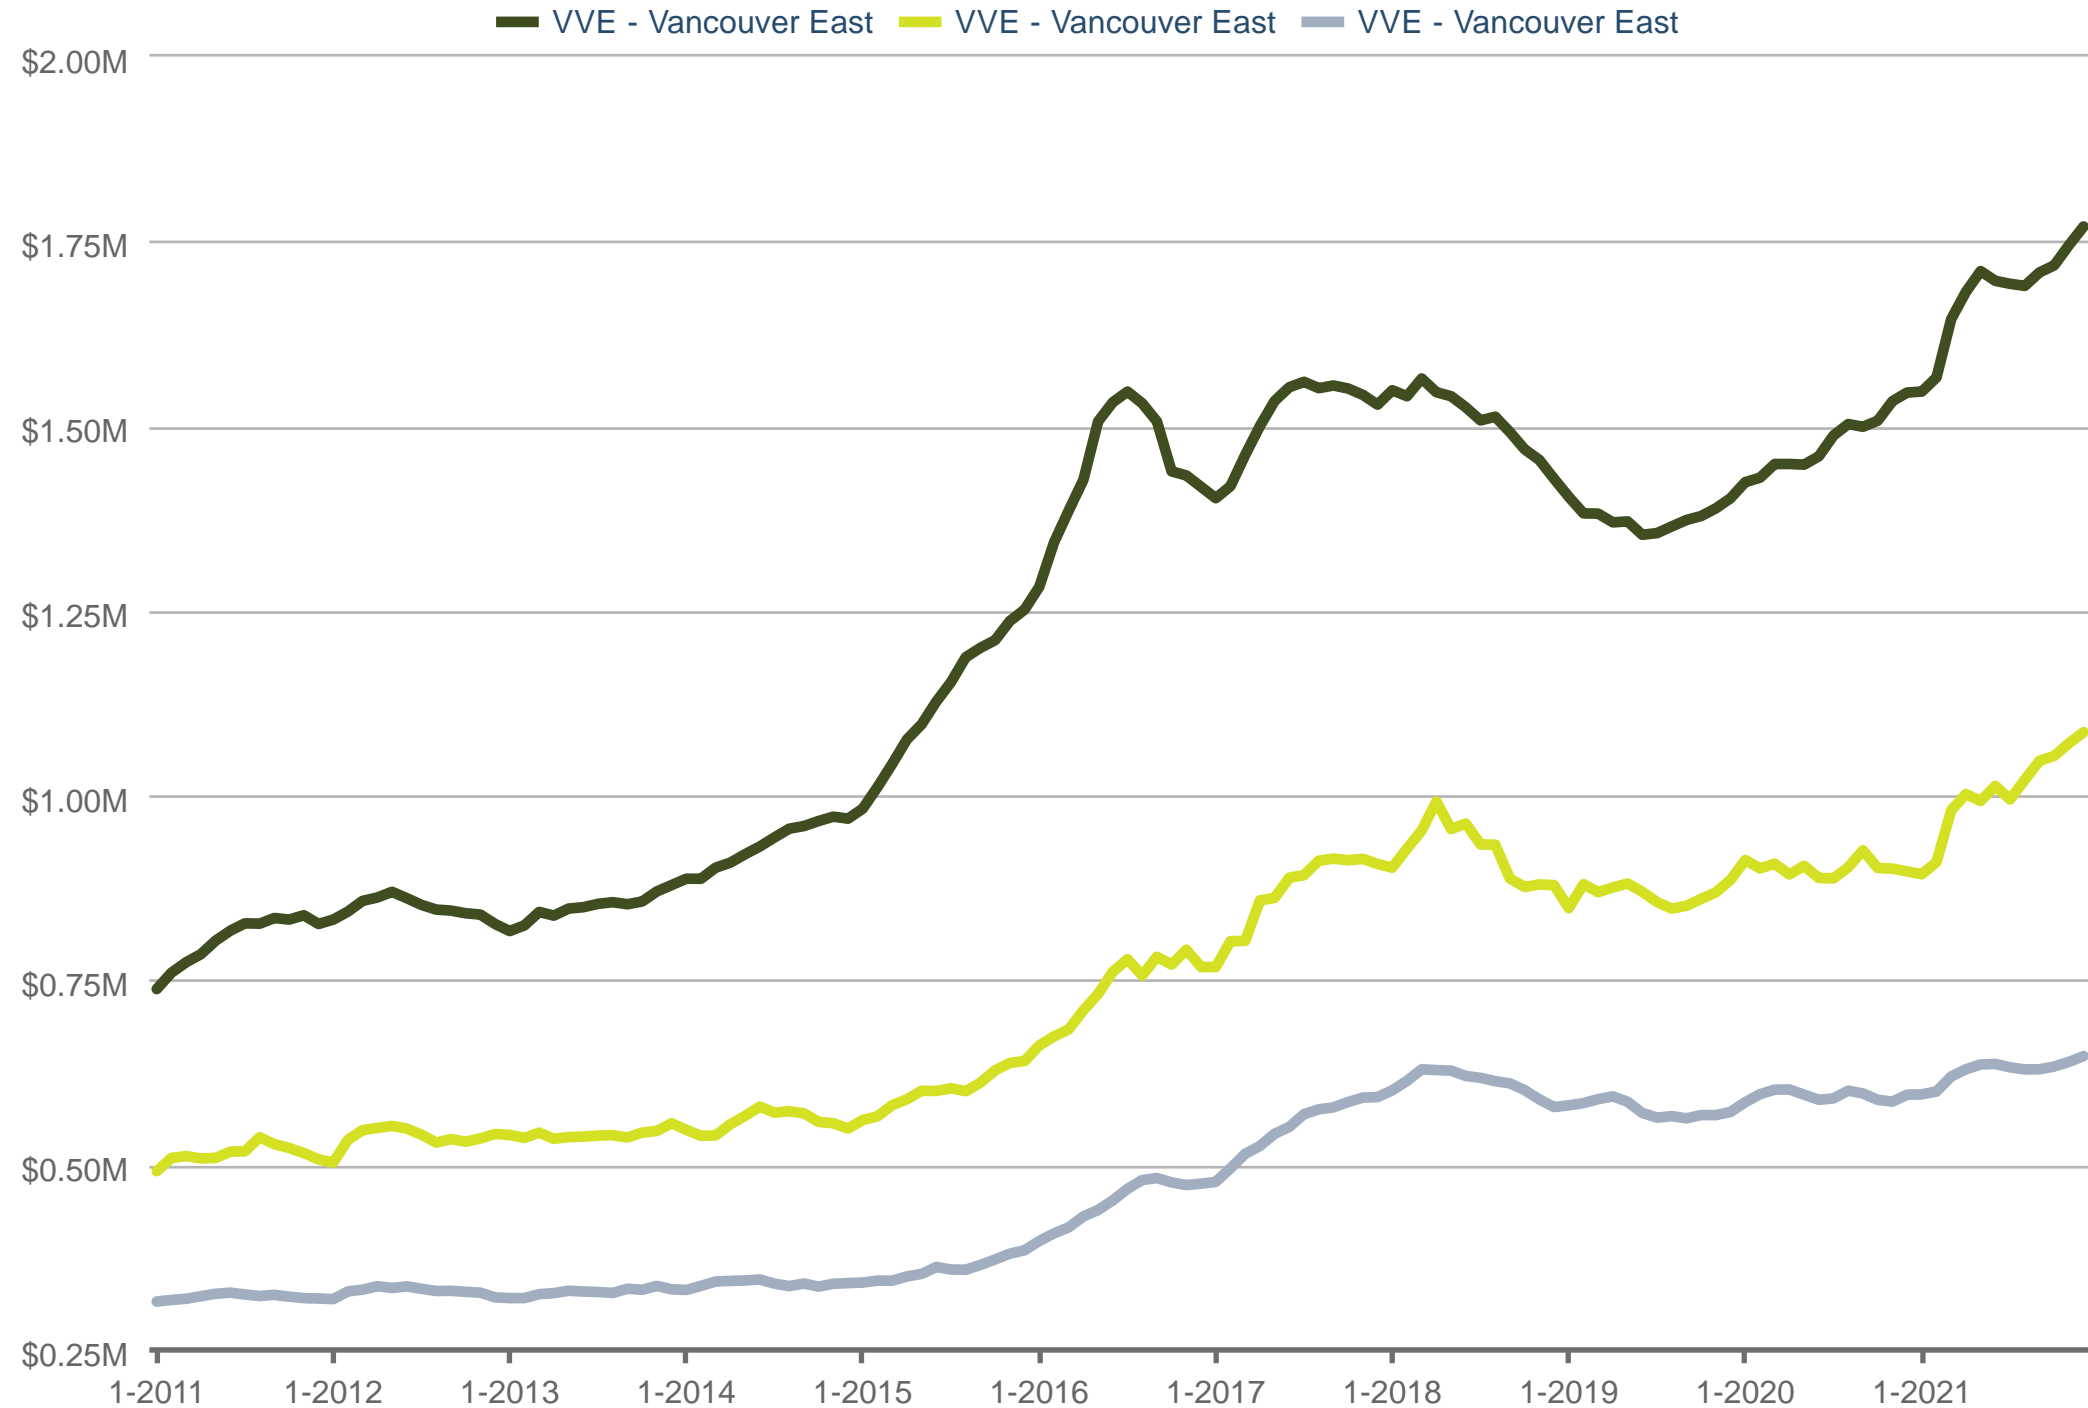

Kristi Holz PREC*
Stilhavn Real Estate Services

Office: 778-387-7371

Cell: 778-387-7371

Kristi@RealEstateVancity.ca

www.RealEstateVancity.ca

MLS® HPI Price

VVE - Vancouver East: Detached (All) | VVE - Vancouver East: Townhouse | VVE - Vancouver East: Apartment

Each data point is one month of activity. Data is from January 6, 2022.

All data from Greater Vancouver REALTORS © 2024 ShowingTime.