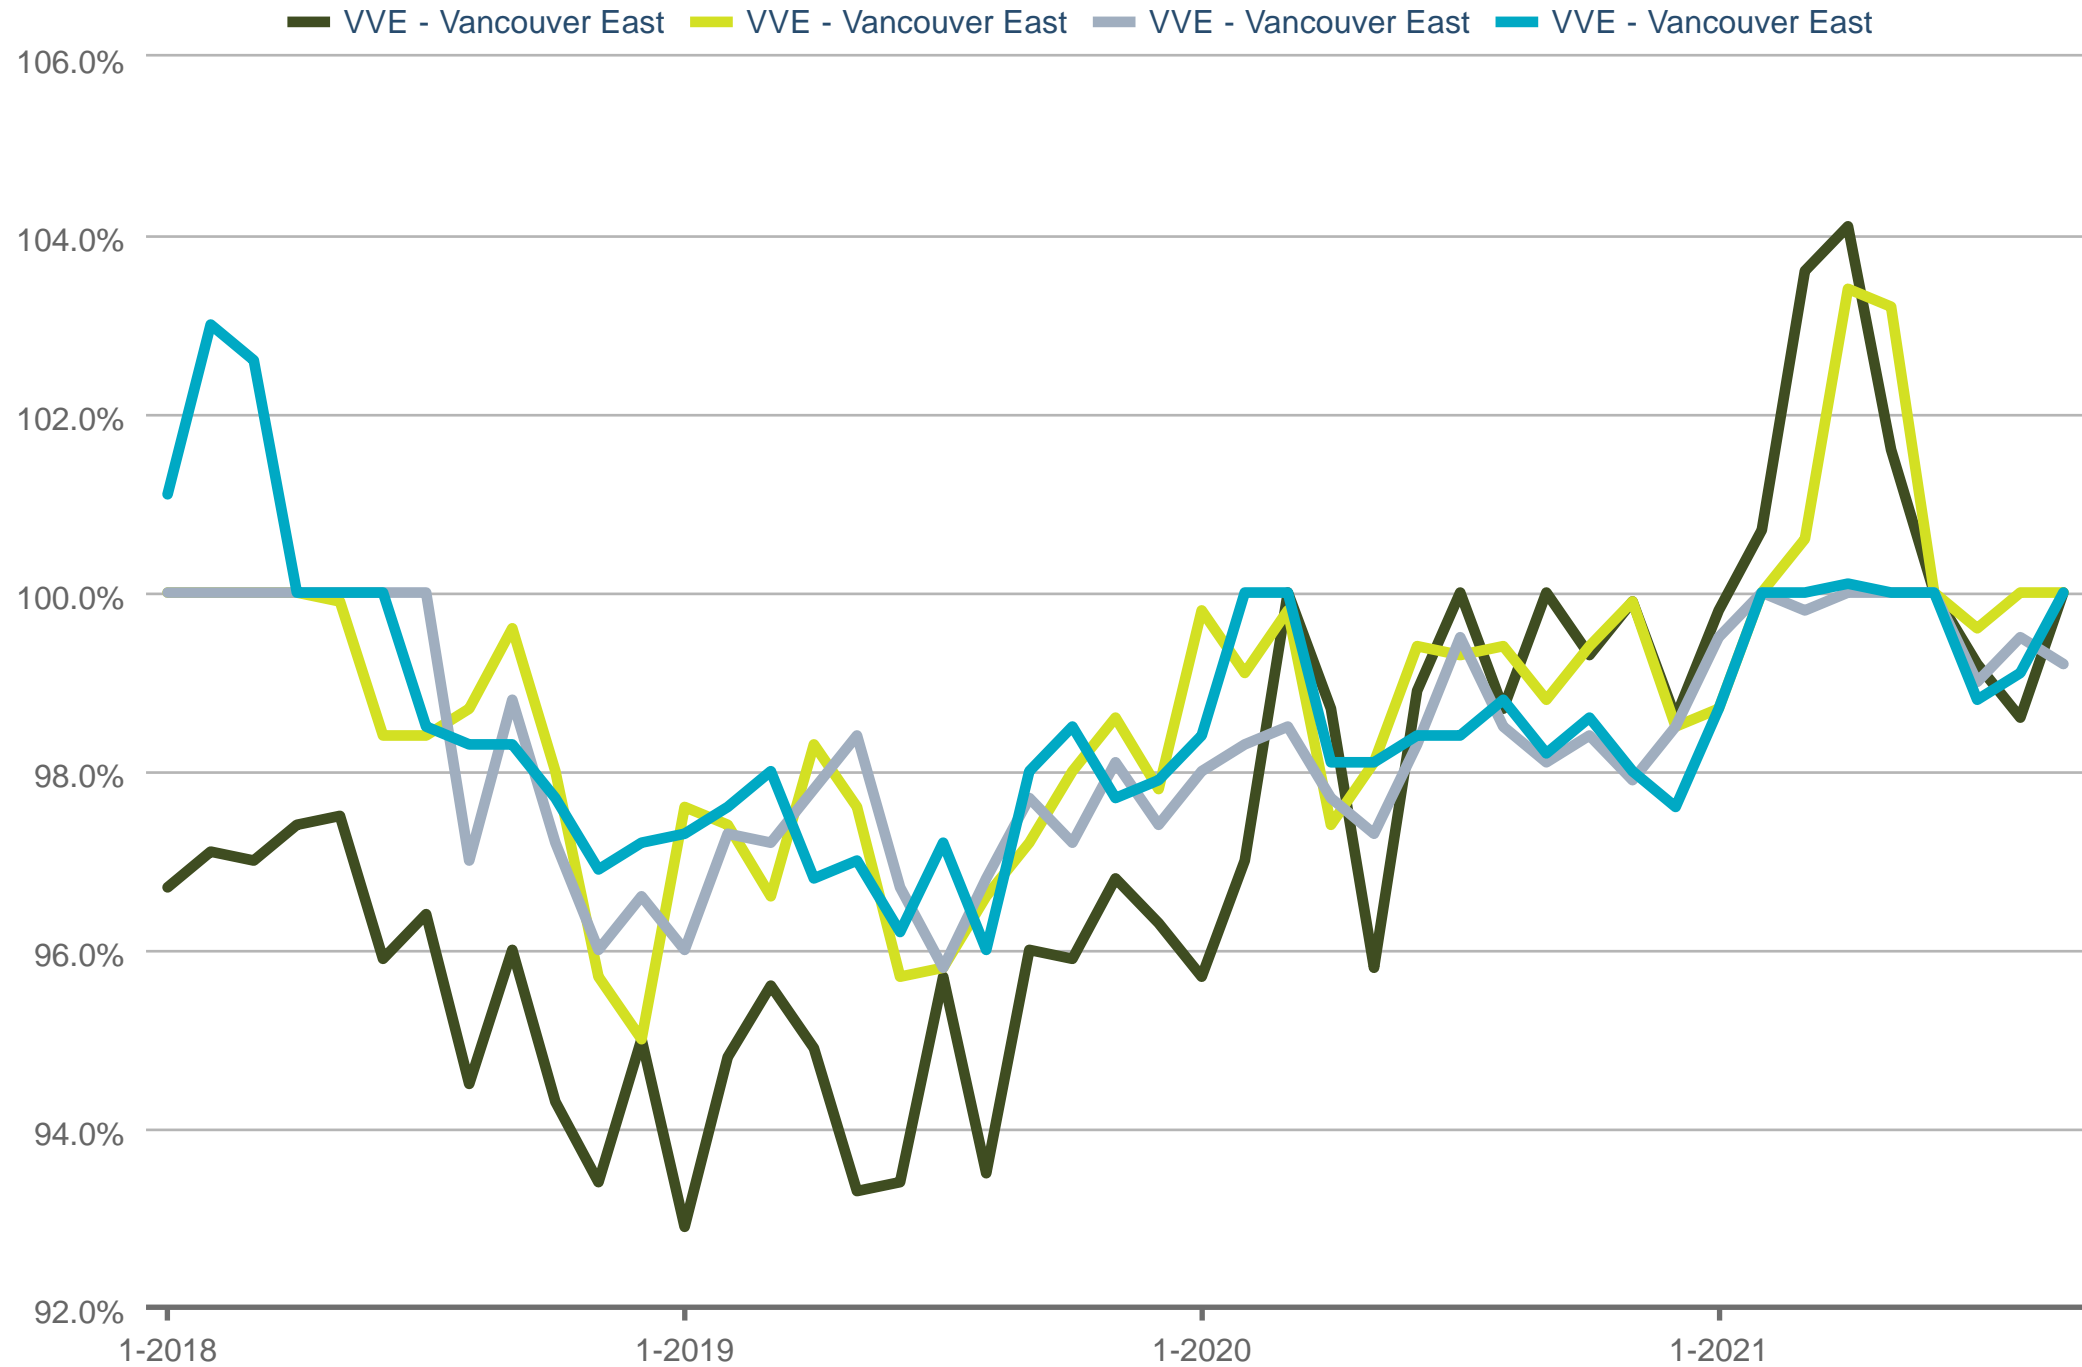

### Median Percent of Original Price

VVE - Vancouver East: Detached (All) | VVE - Vancouver East: Townhouse | VVE - Vancouver East: 2 Bedrooms, Apartment | VVE - Vancouver East: 1 Bedroom or Fewer, Apartment

Each data point is one month of activity. Data is from October 4, 2021.