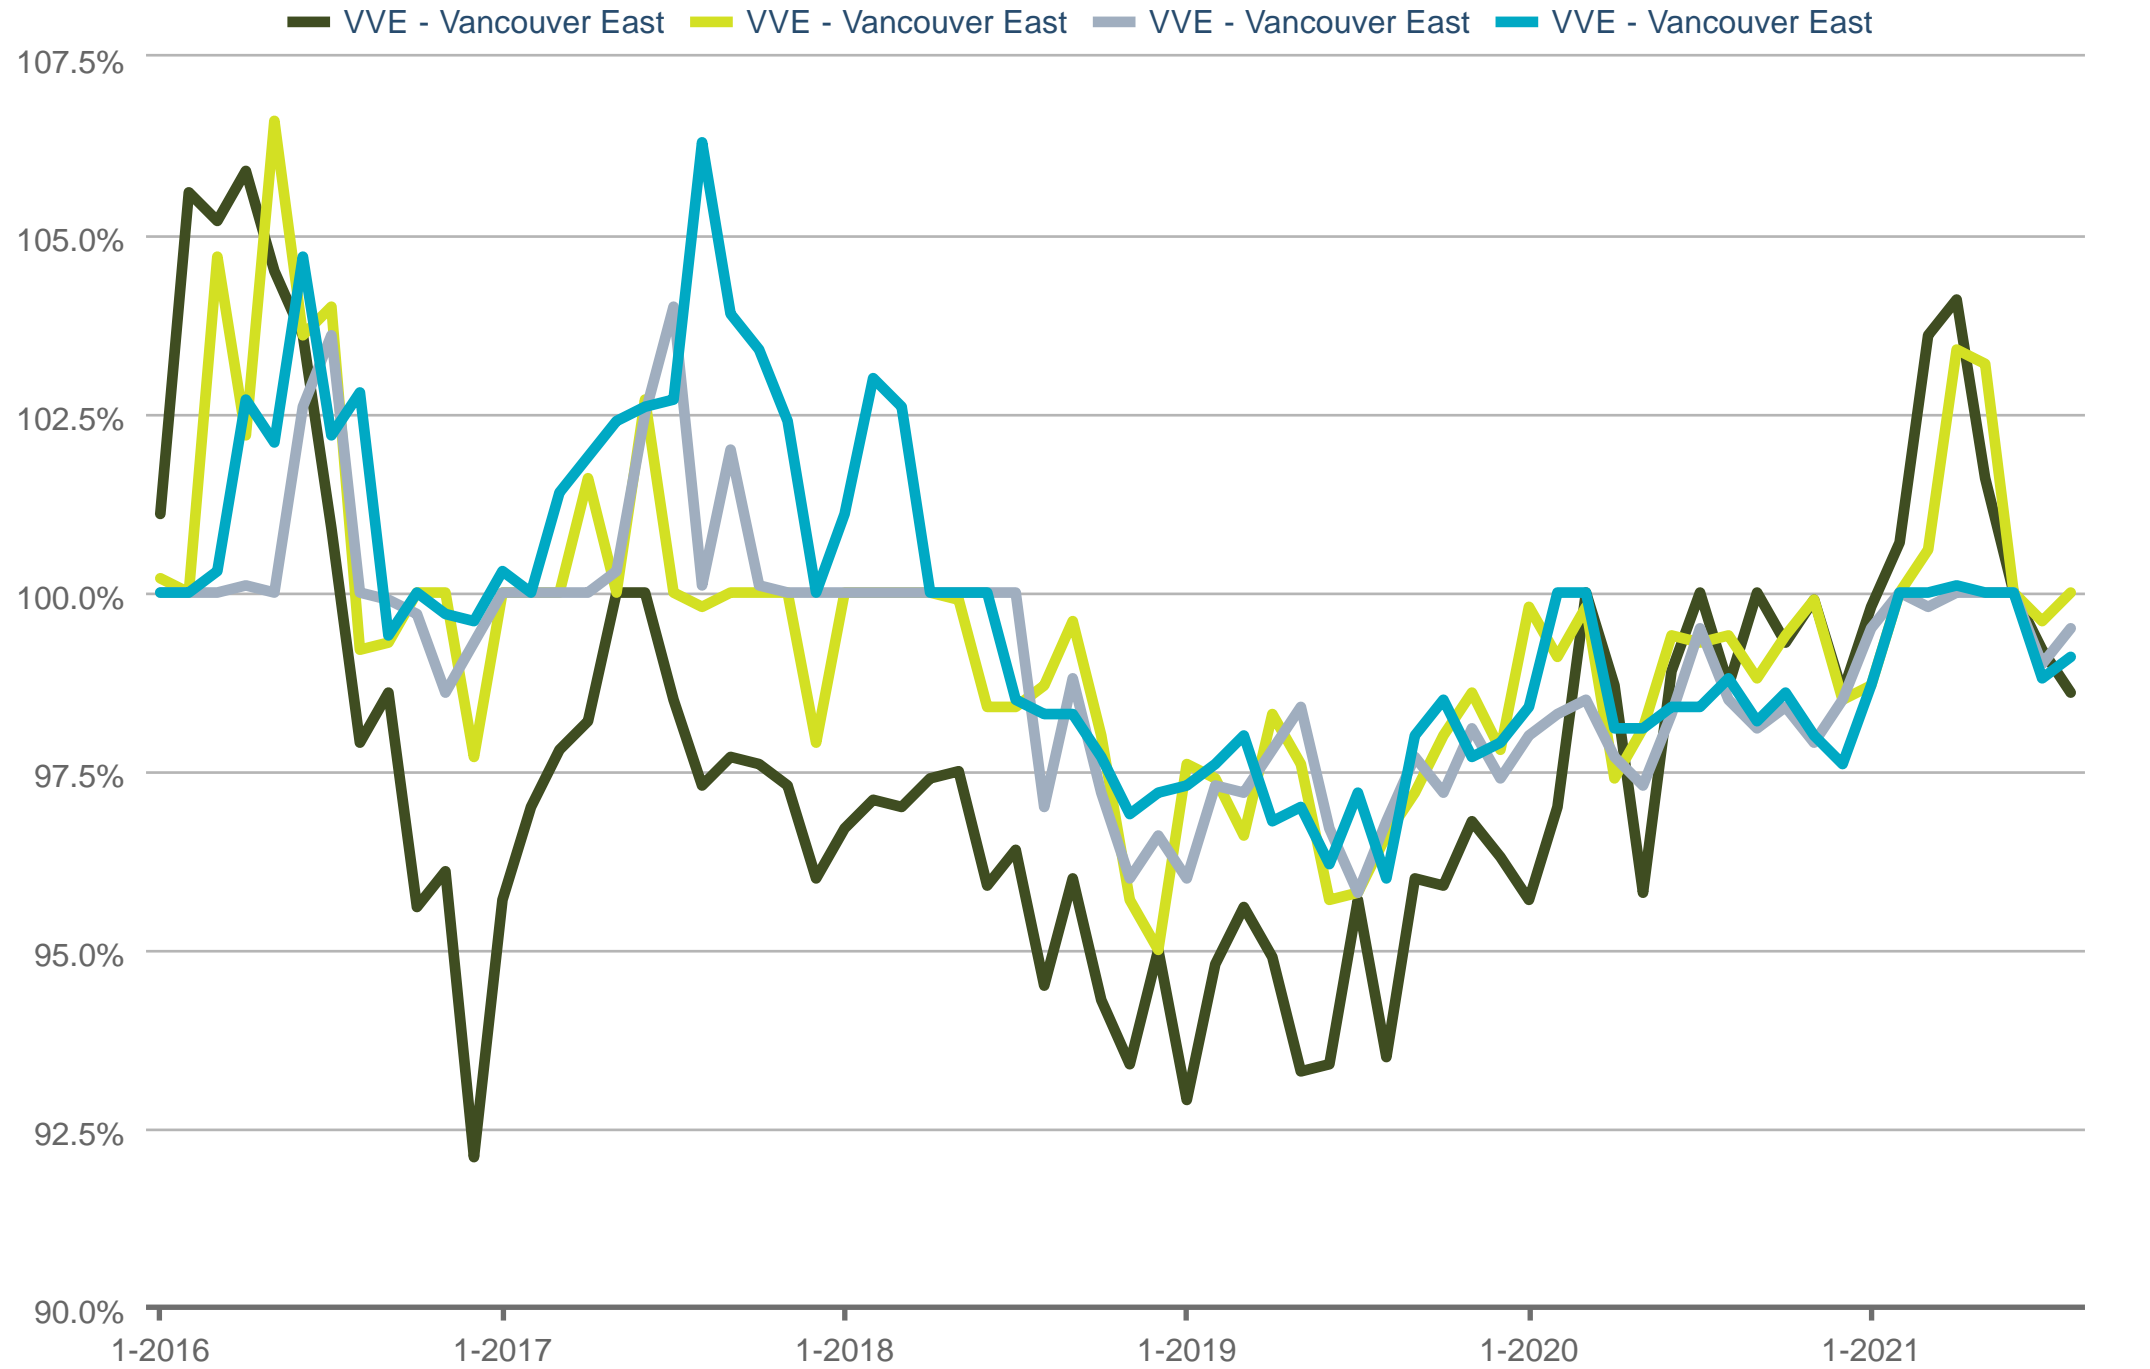

Kristi Holz PREC*
 Stilhavn Real Estate Services

Office: 778-387-7371
 Cell: 778-387-7371
Kristi@RealEstateVancity.ca
www.RealEstateVancity.ca

Median Percent of Original Price

VVE - Vancouver East: Detached (All) | VVE - Vancouver East: Townhouse | VVE - Vancouver East: 2 Bedrooms, Apartment | VVE - Vancouver East: 1 Bedroom or Fewer, Apartment

Each data point is one month of activity. Data is from September 3, 2021.

All data from Greater Vancouver REALTORS © 2024 ShowingTime.