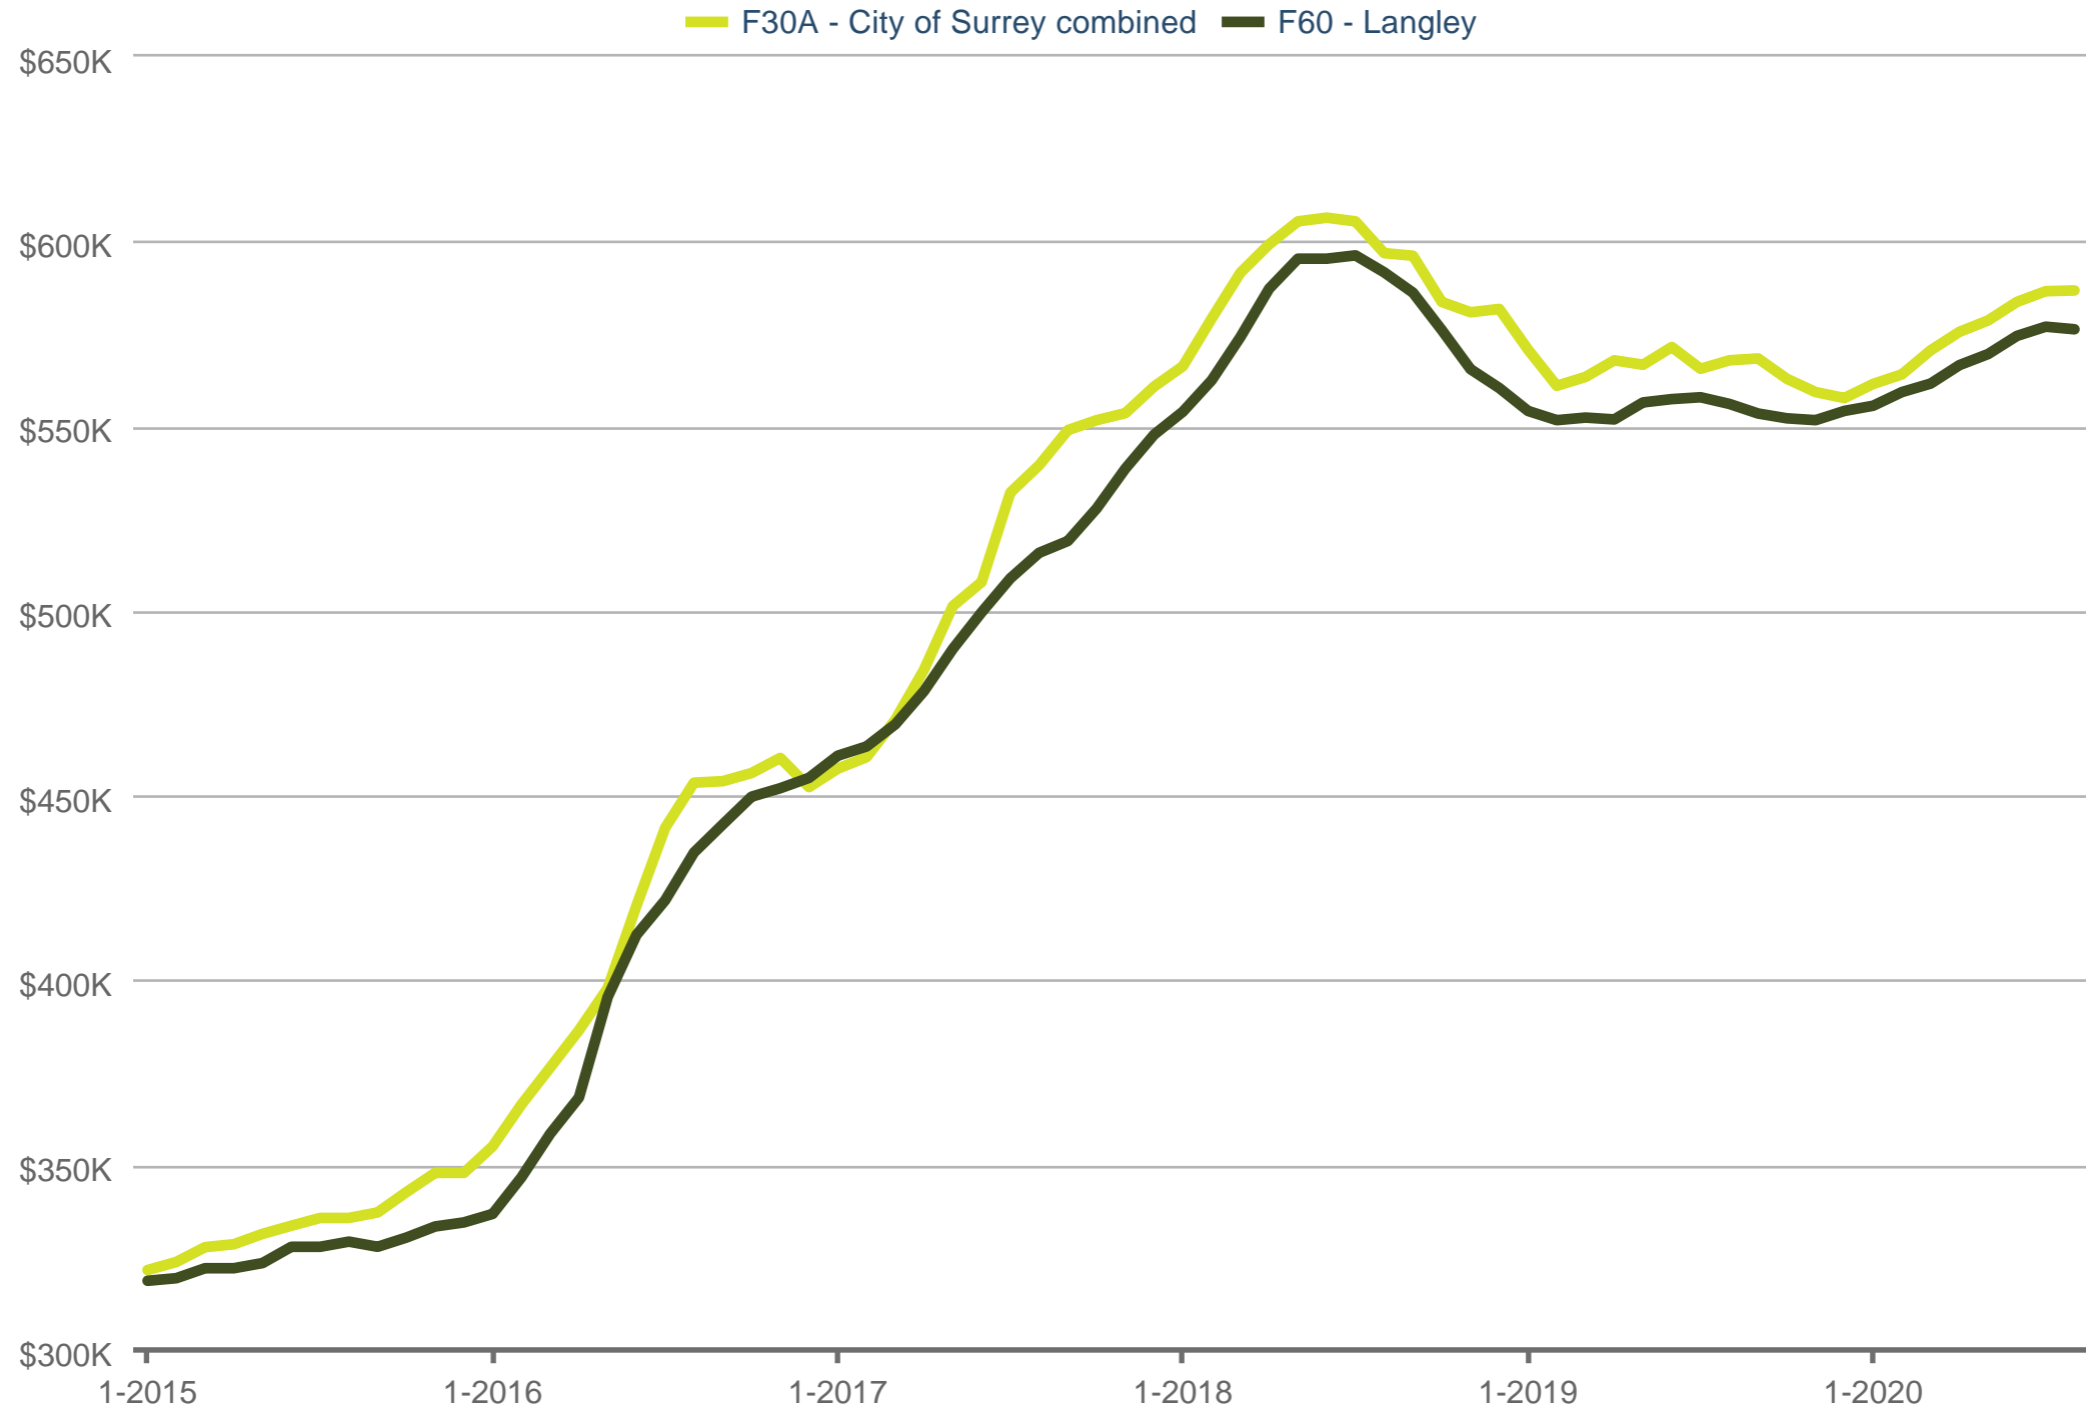

MLS® HPI Price

F30A - City of Surrey combined & F60 - Langley: Townhouse

Each data point is one month of activity. Data is from September 17, 2020.