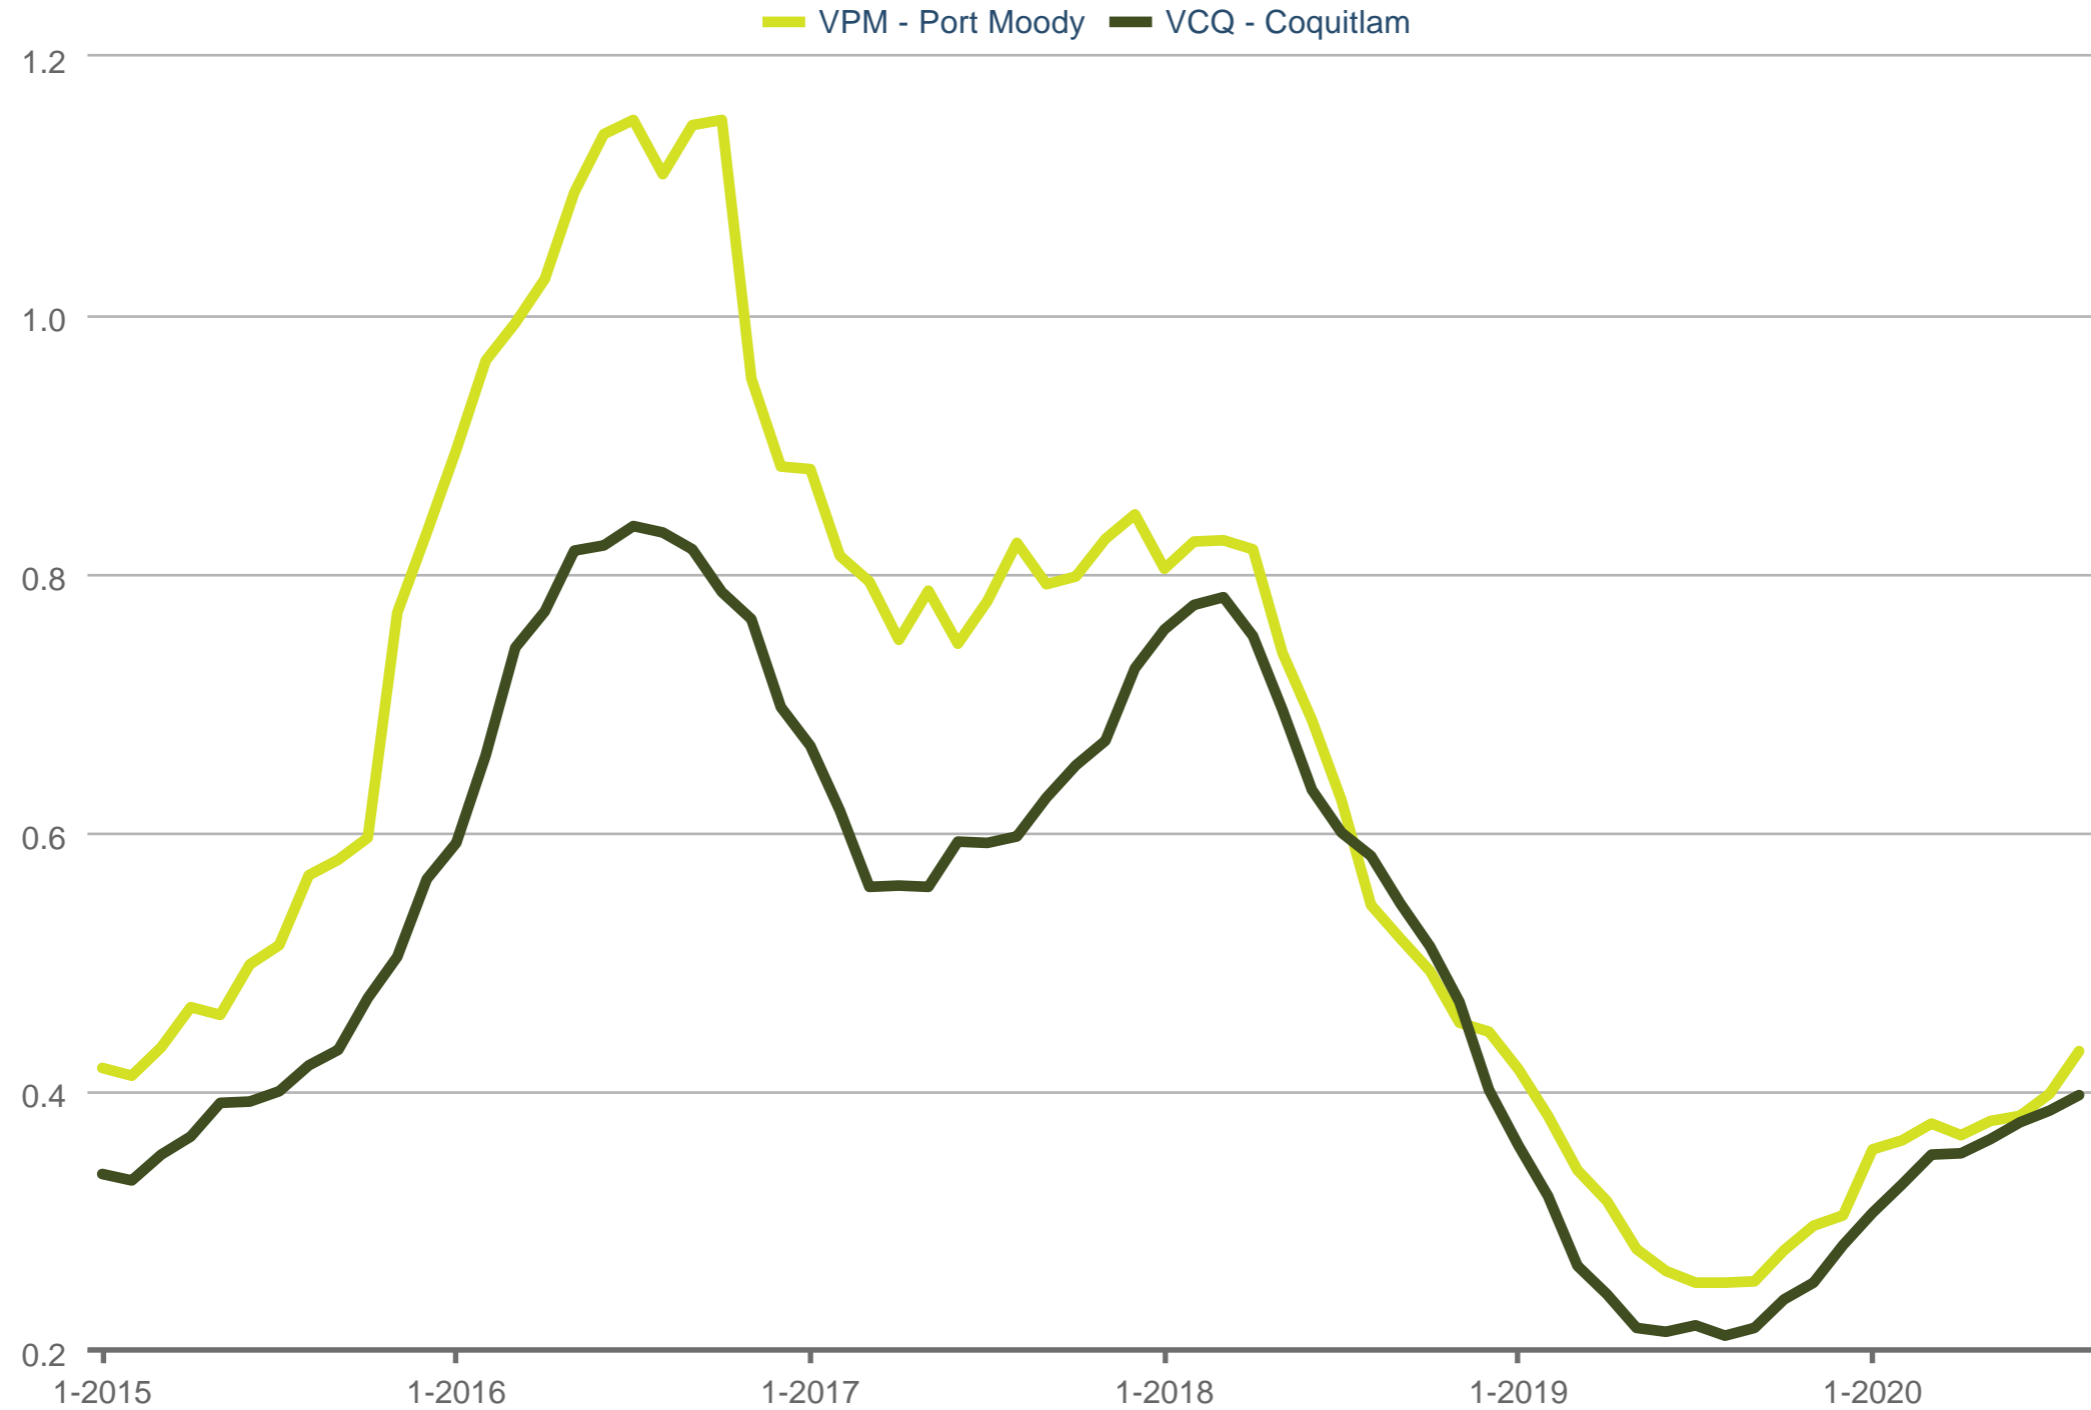

Sales to Actives Ratio

VPM - Port Moody & VCQ - Coquitlam: Townhouse

Each data point is 12 months of activity. Data is from September 17, 2020.