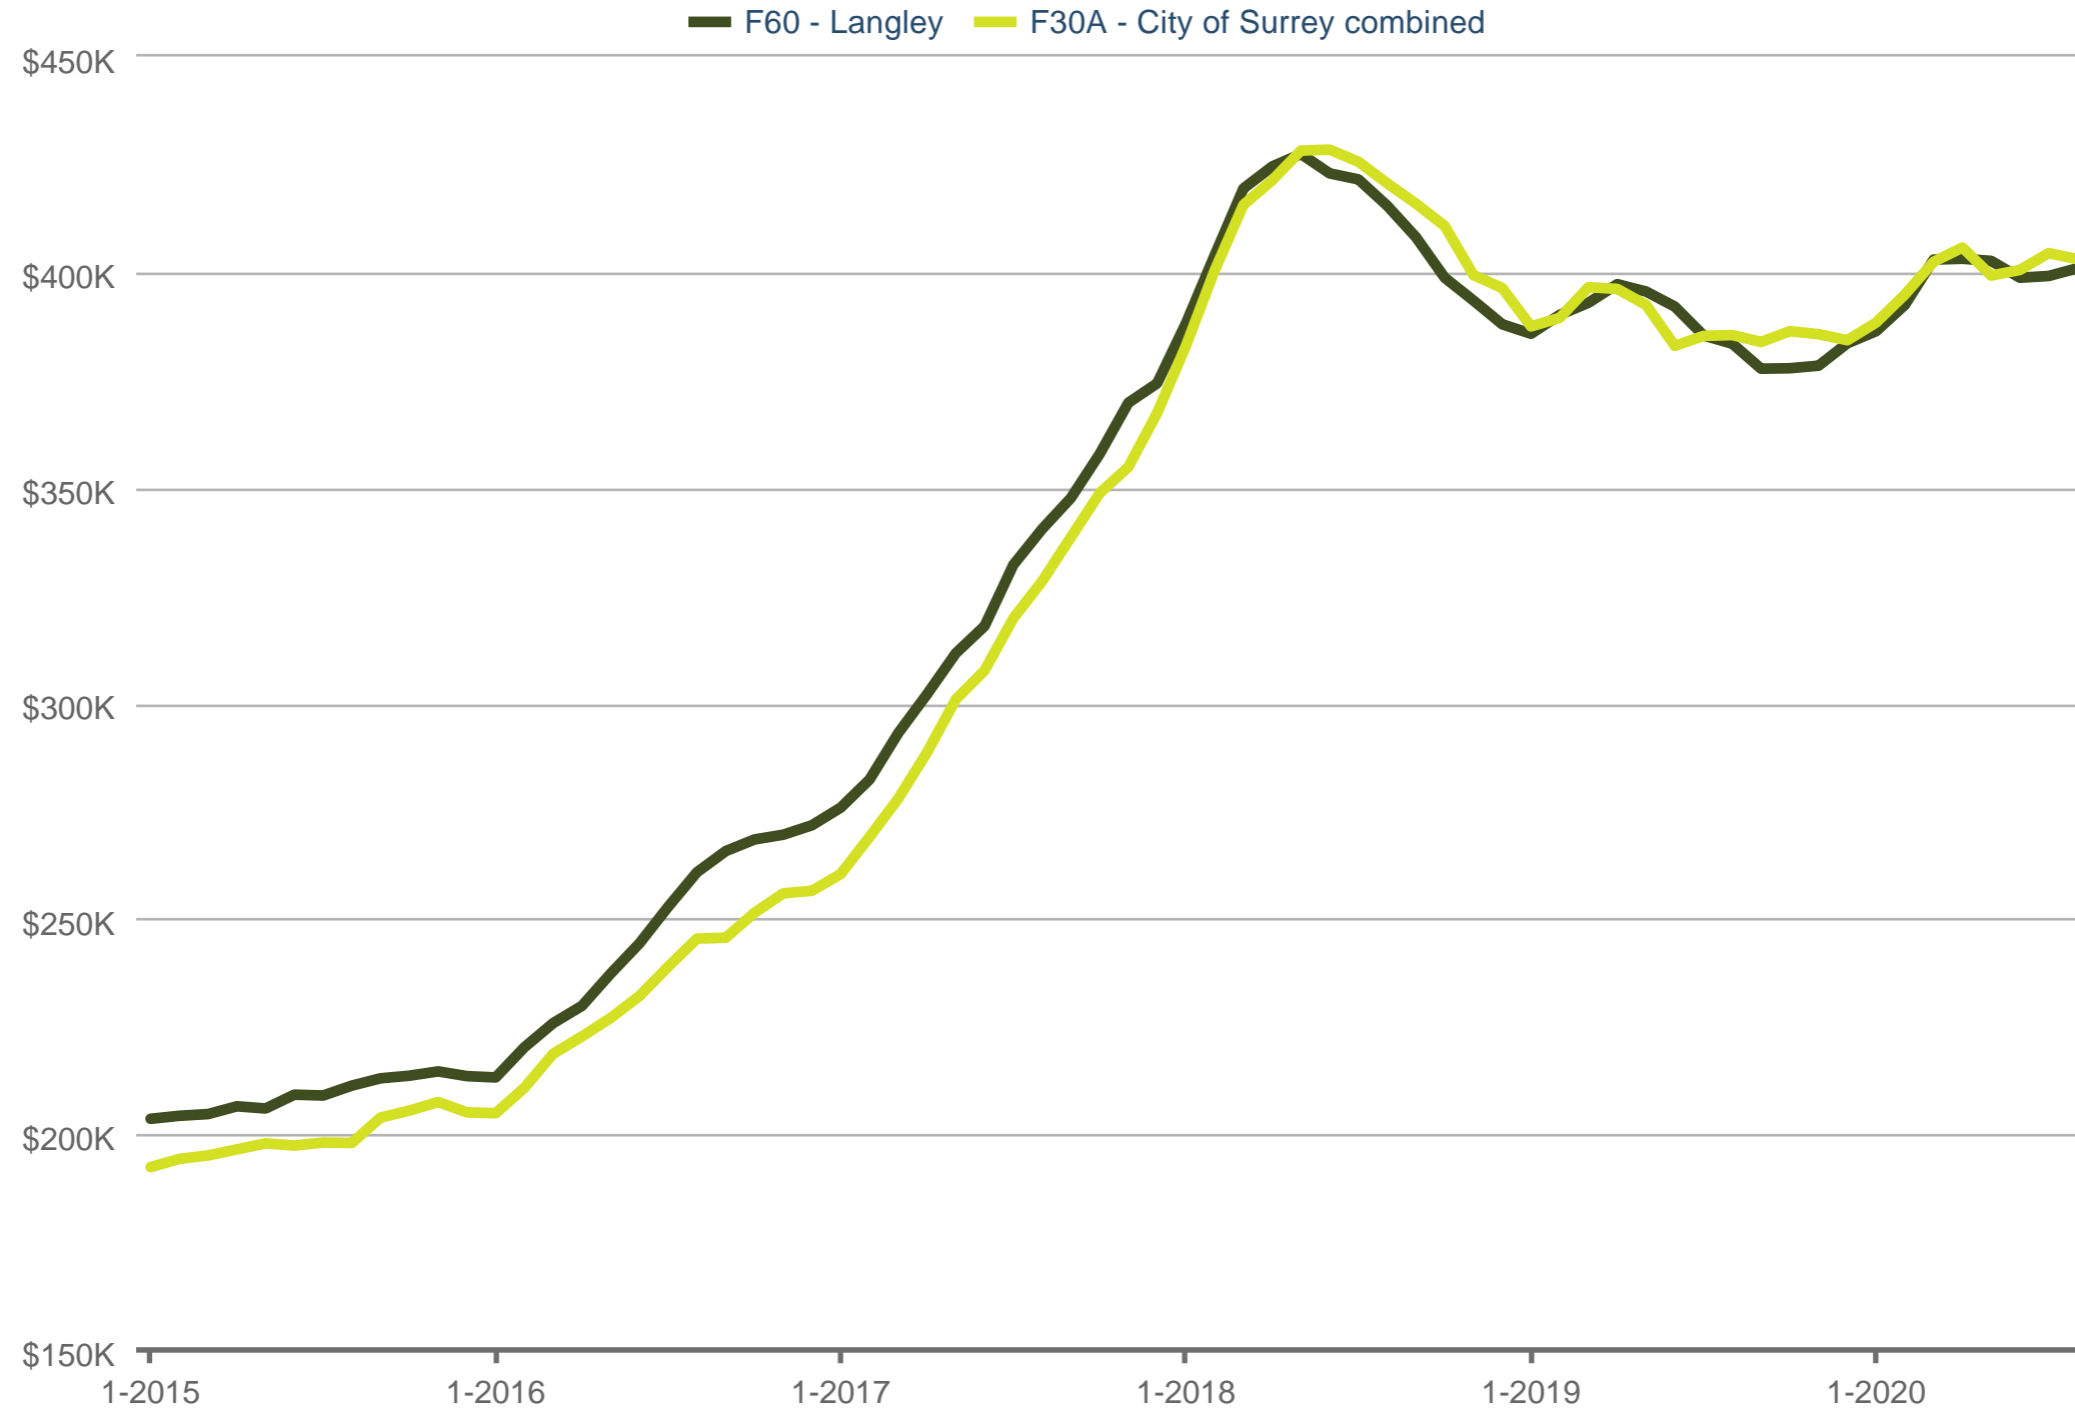

### MLS® HPI Price

F60 - Langley & F30A - City of Surrey combined: Apartment  
Each data point is one month of activity. Data is from September 17, 2020.