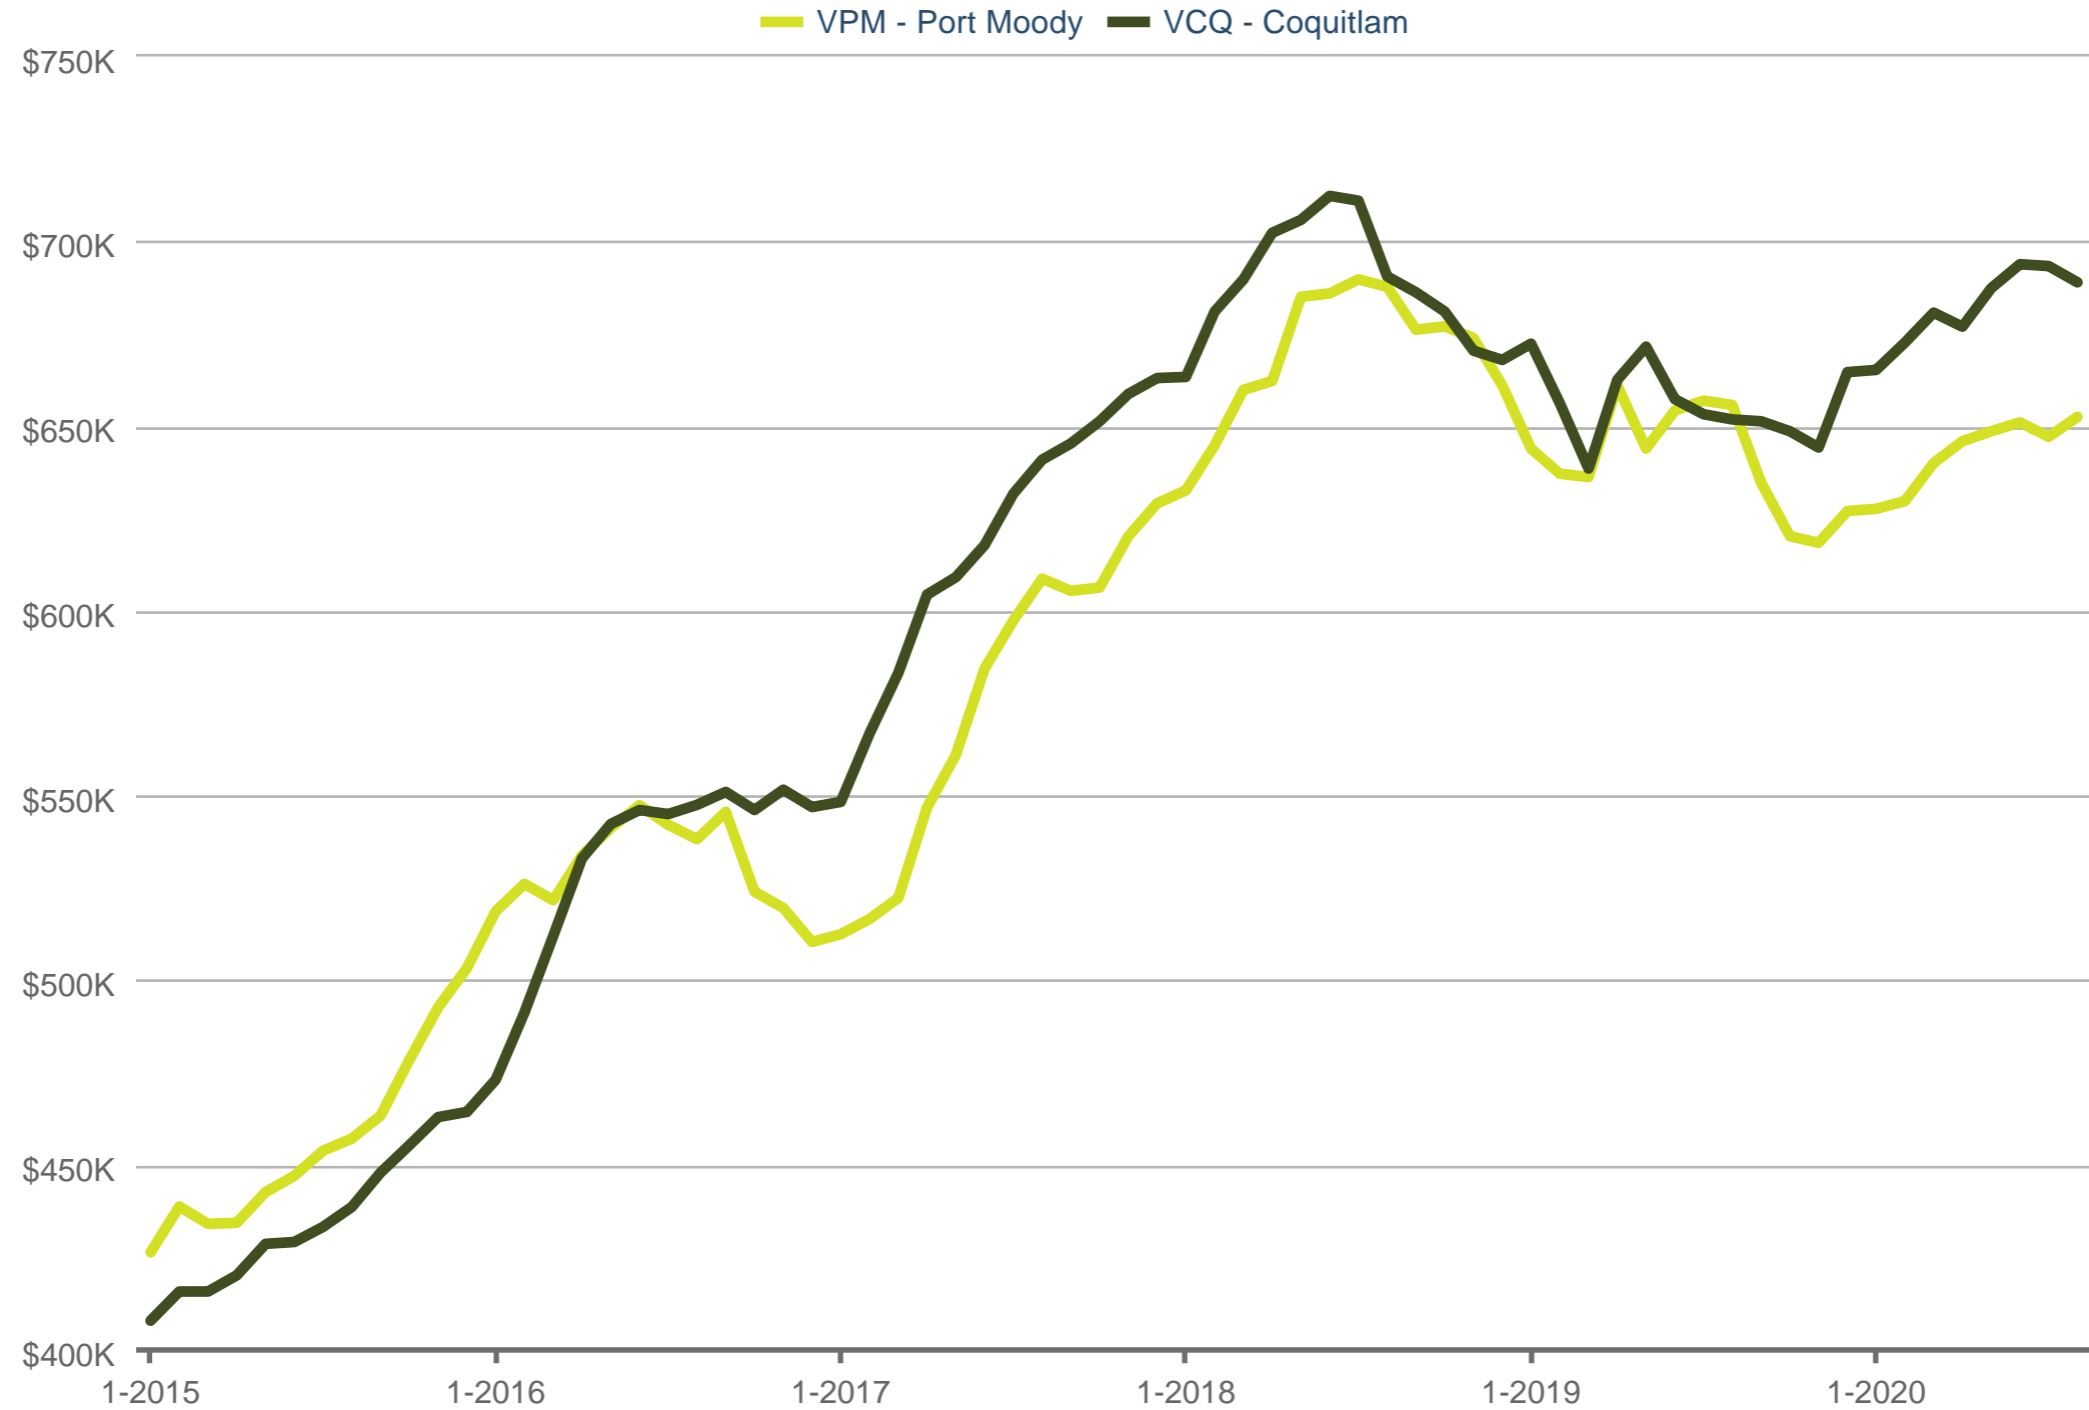

MLS® HPI Price

VPM - Port Moody & VCQ - Coquitlam: Townhouse

Each data point is one month of activity. Data is from September 17, 2020.