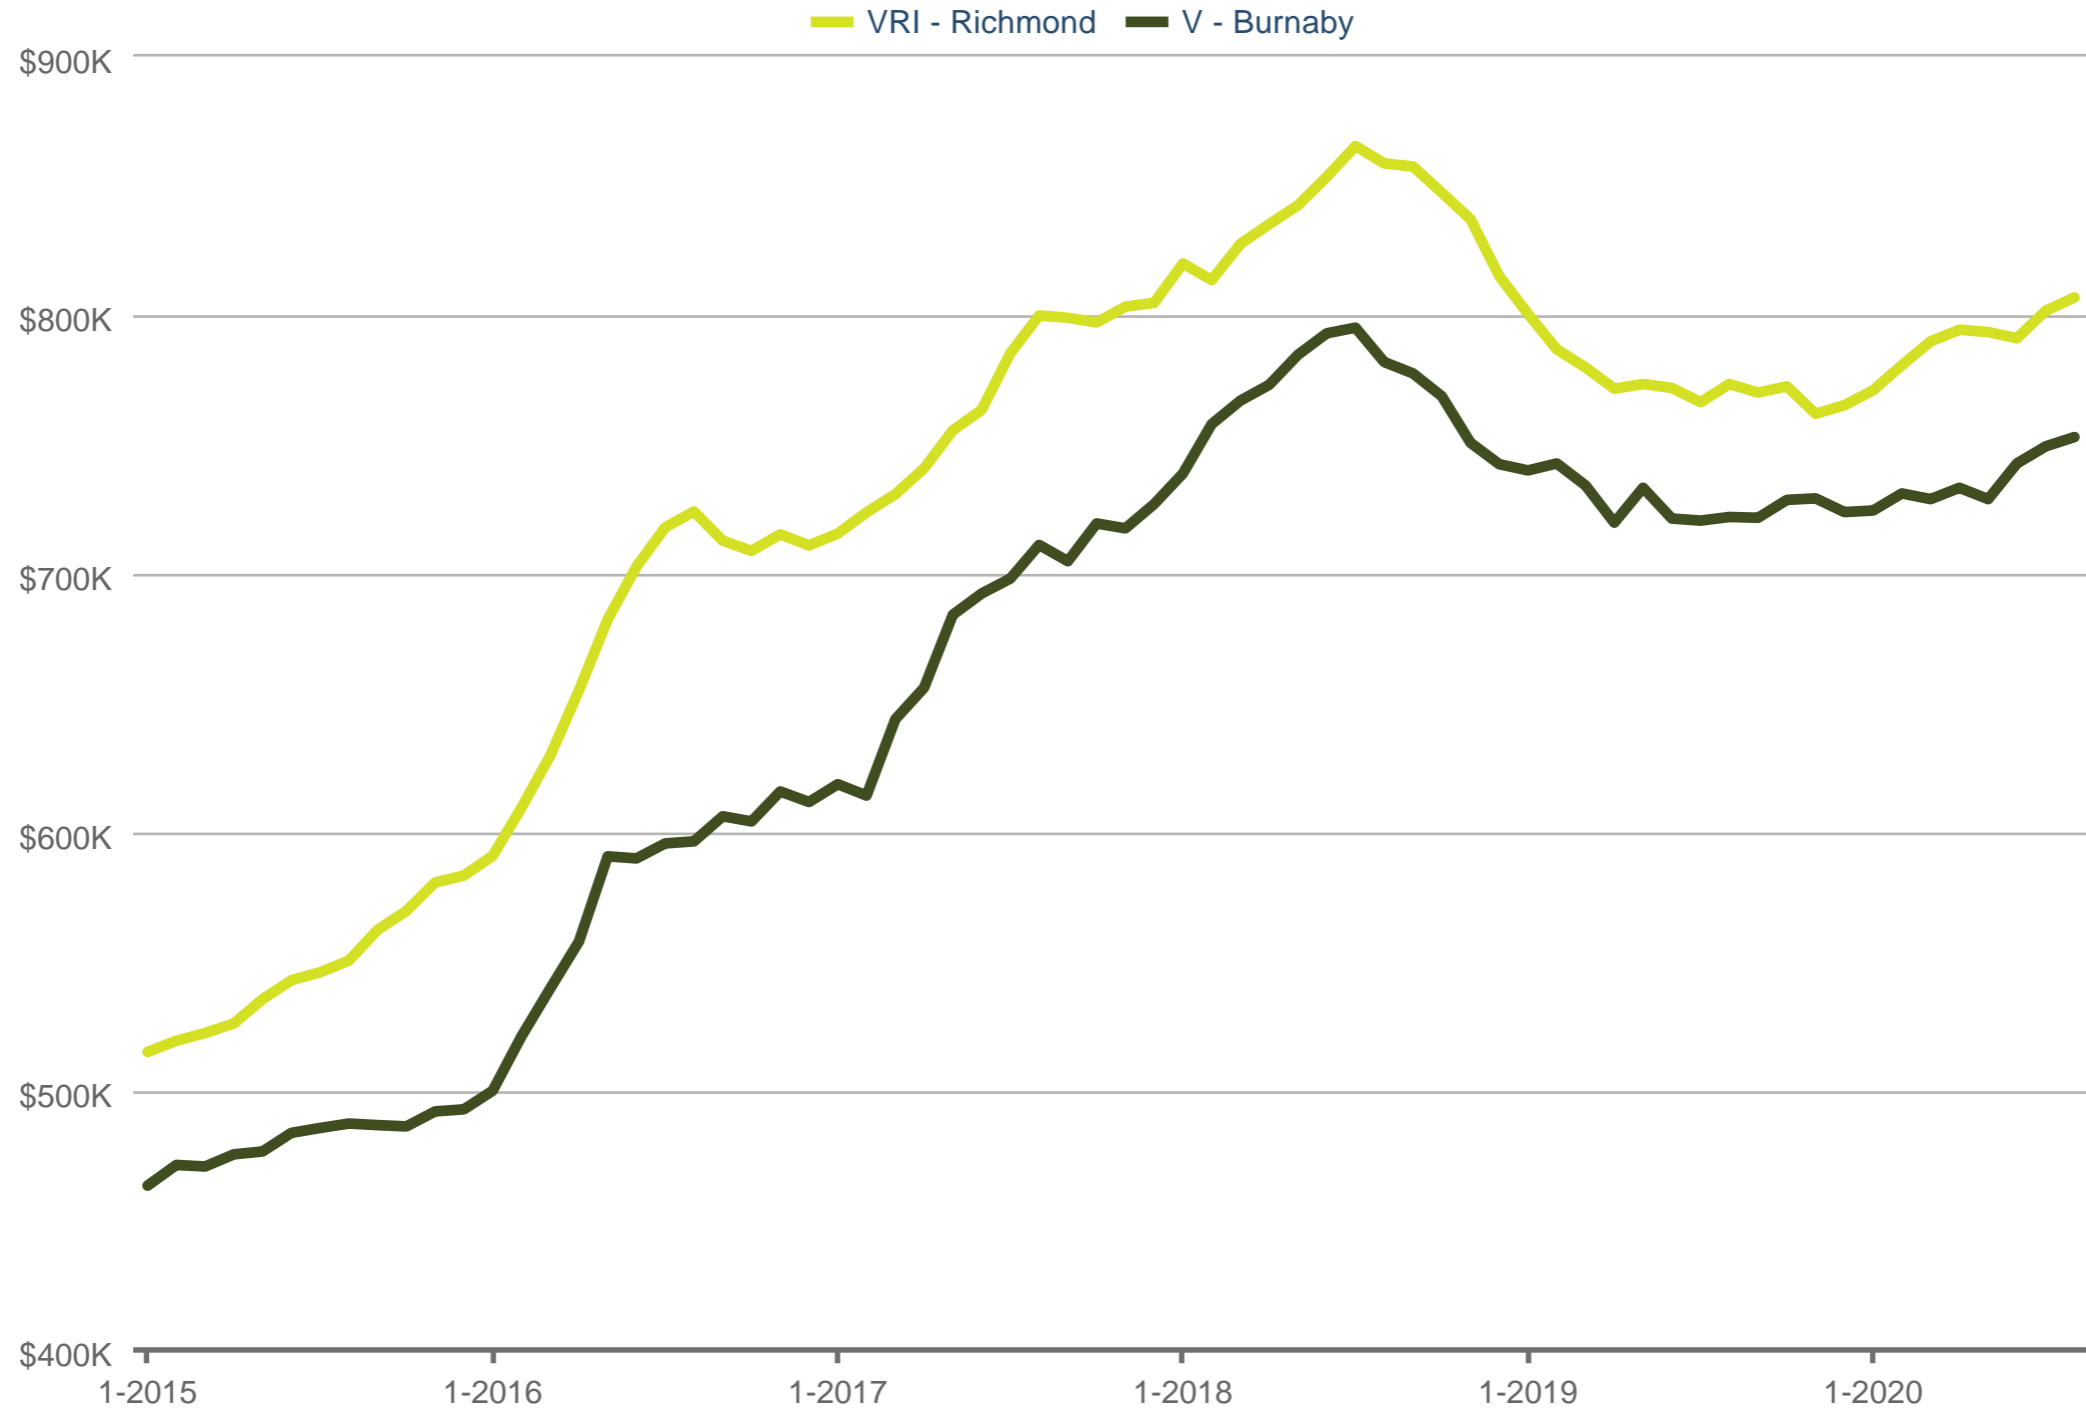

MLS® HPI Price

VRI - Richmond & V - Burnaby: Townhouse

Each data point is one month of activity. Data is from September 17, 2020.