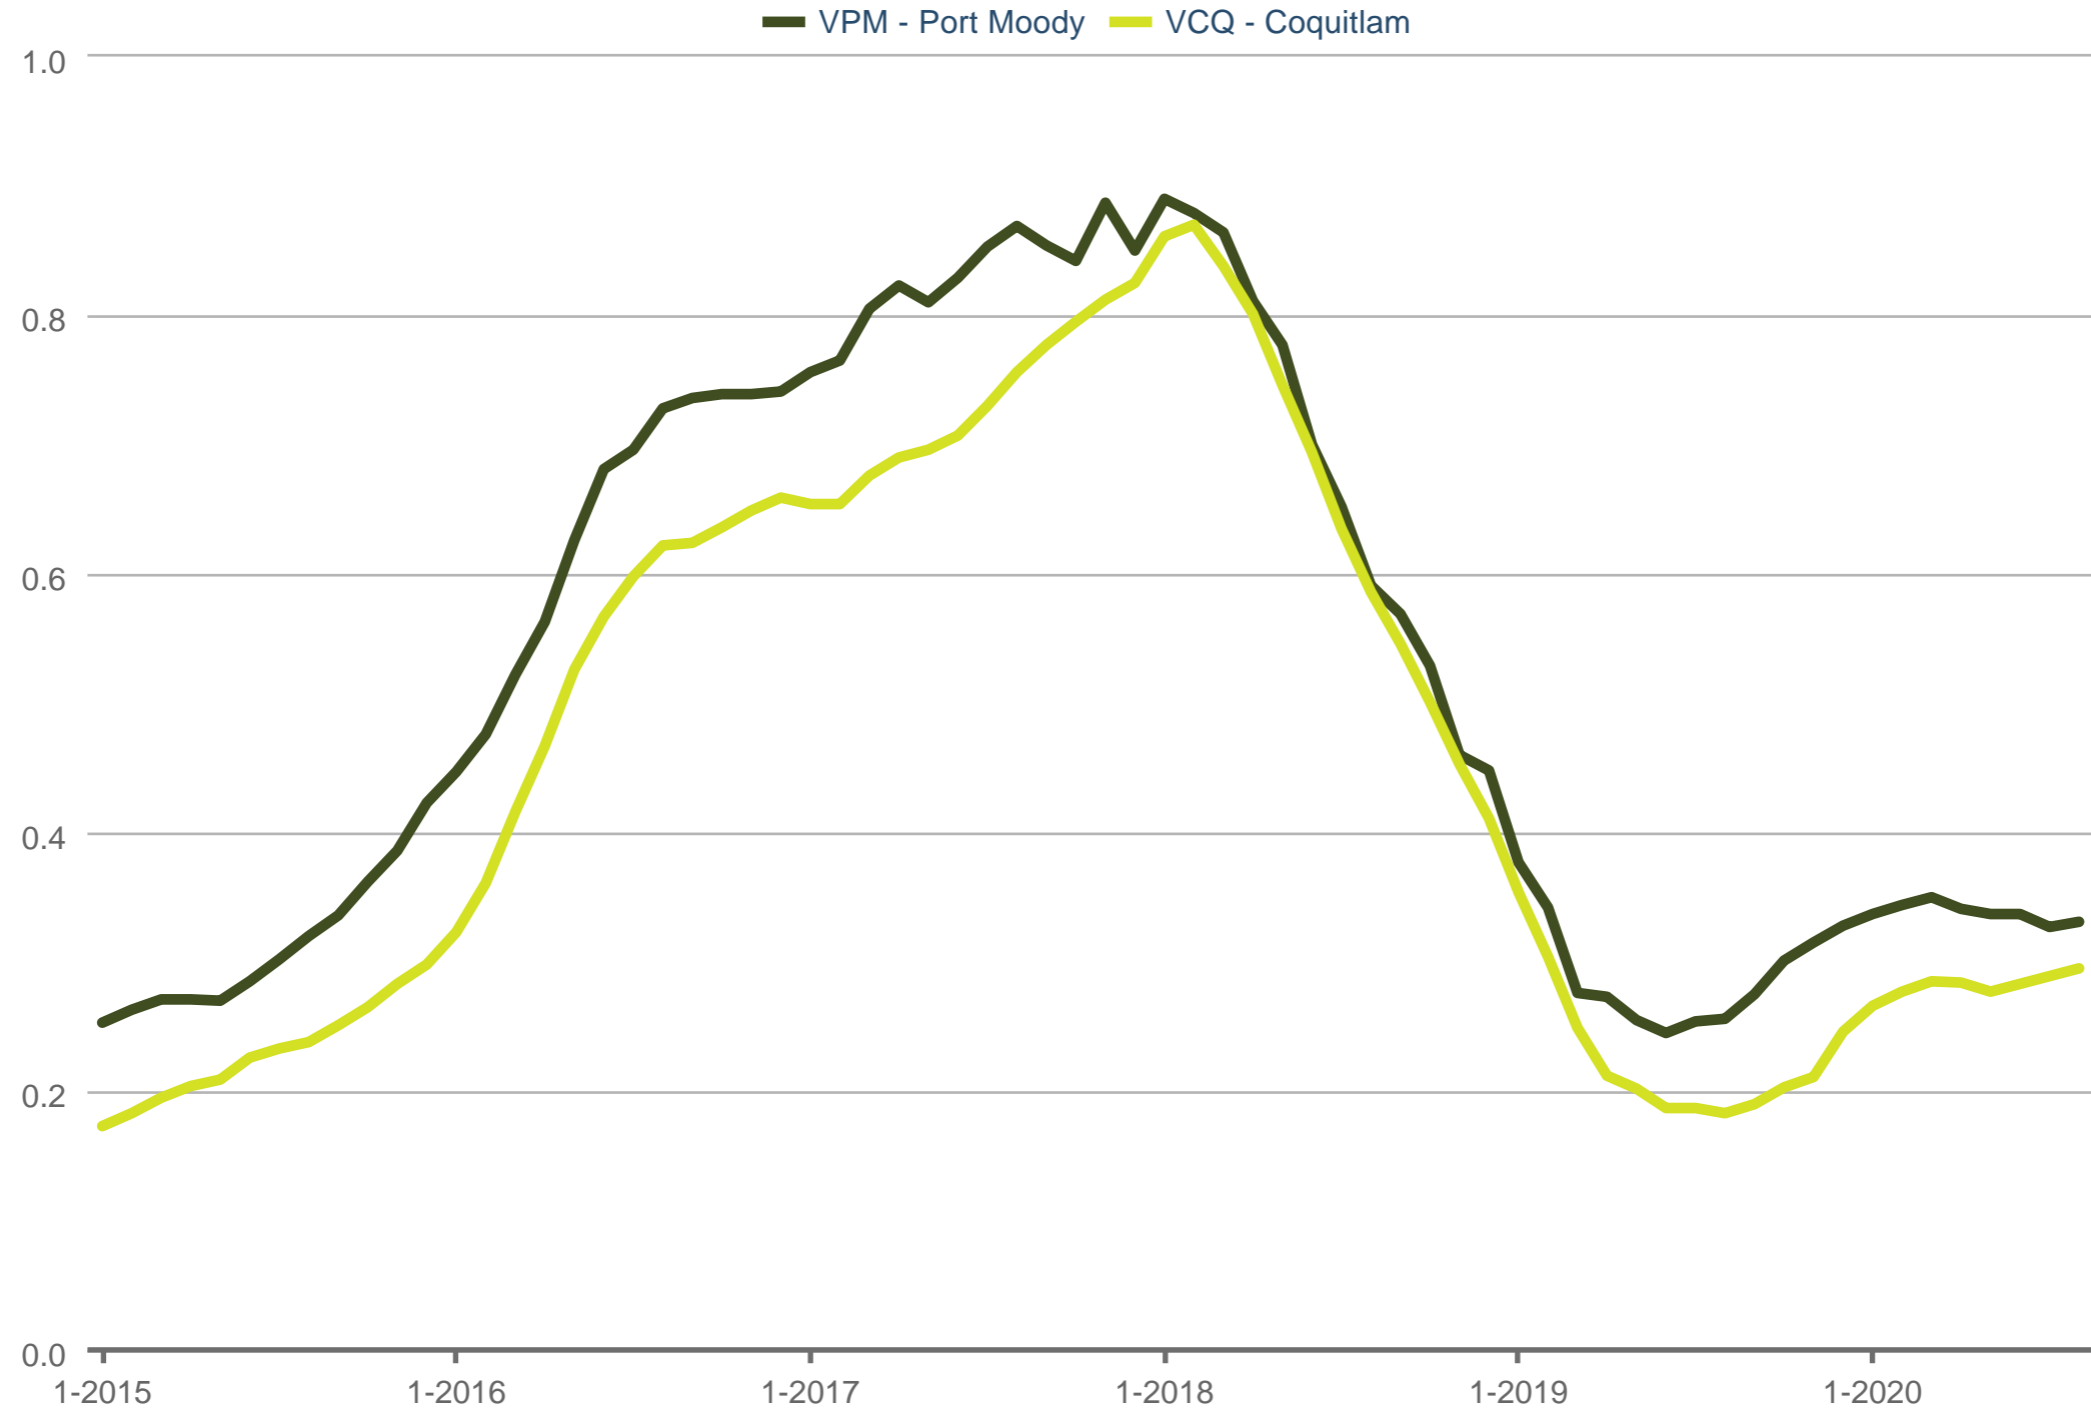

Sales to Actives Ratio

VPM - Port Moody & VCQ - Coquitlam: Apartment

Each data point is 12 months of activity. Data is from September 17, 2020.