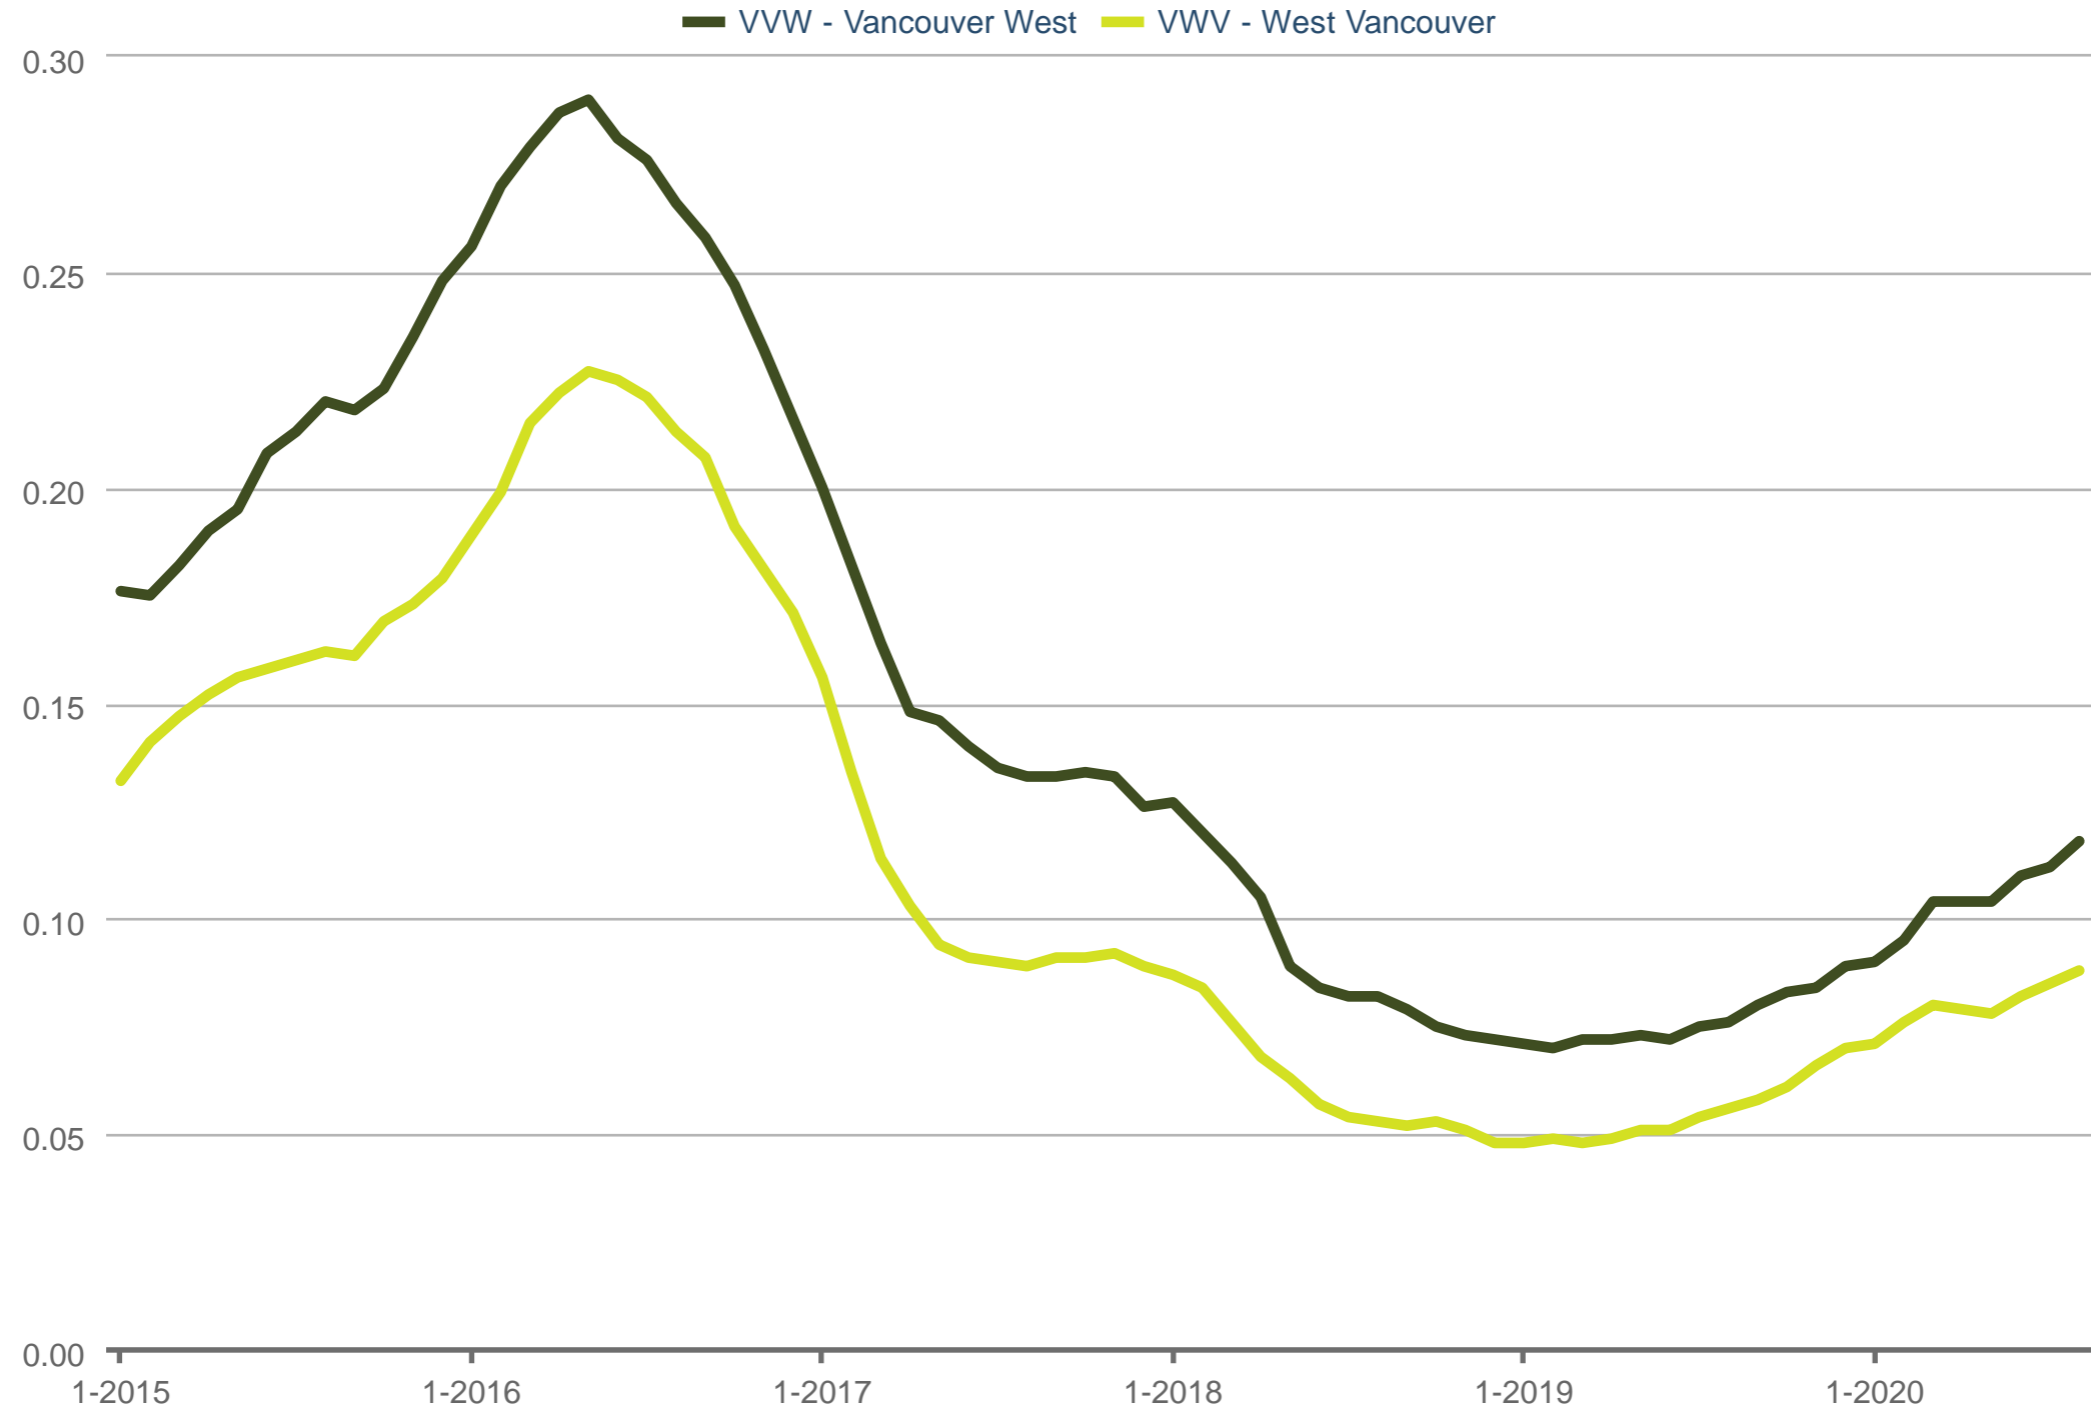

Sales to Actives Ratio

VVW - Vancouver West & VVW - West Vancouver: Detached (All)
Each data point is 12 months of activity. Data is from September 17, 2020.