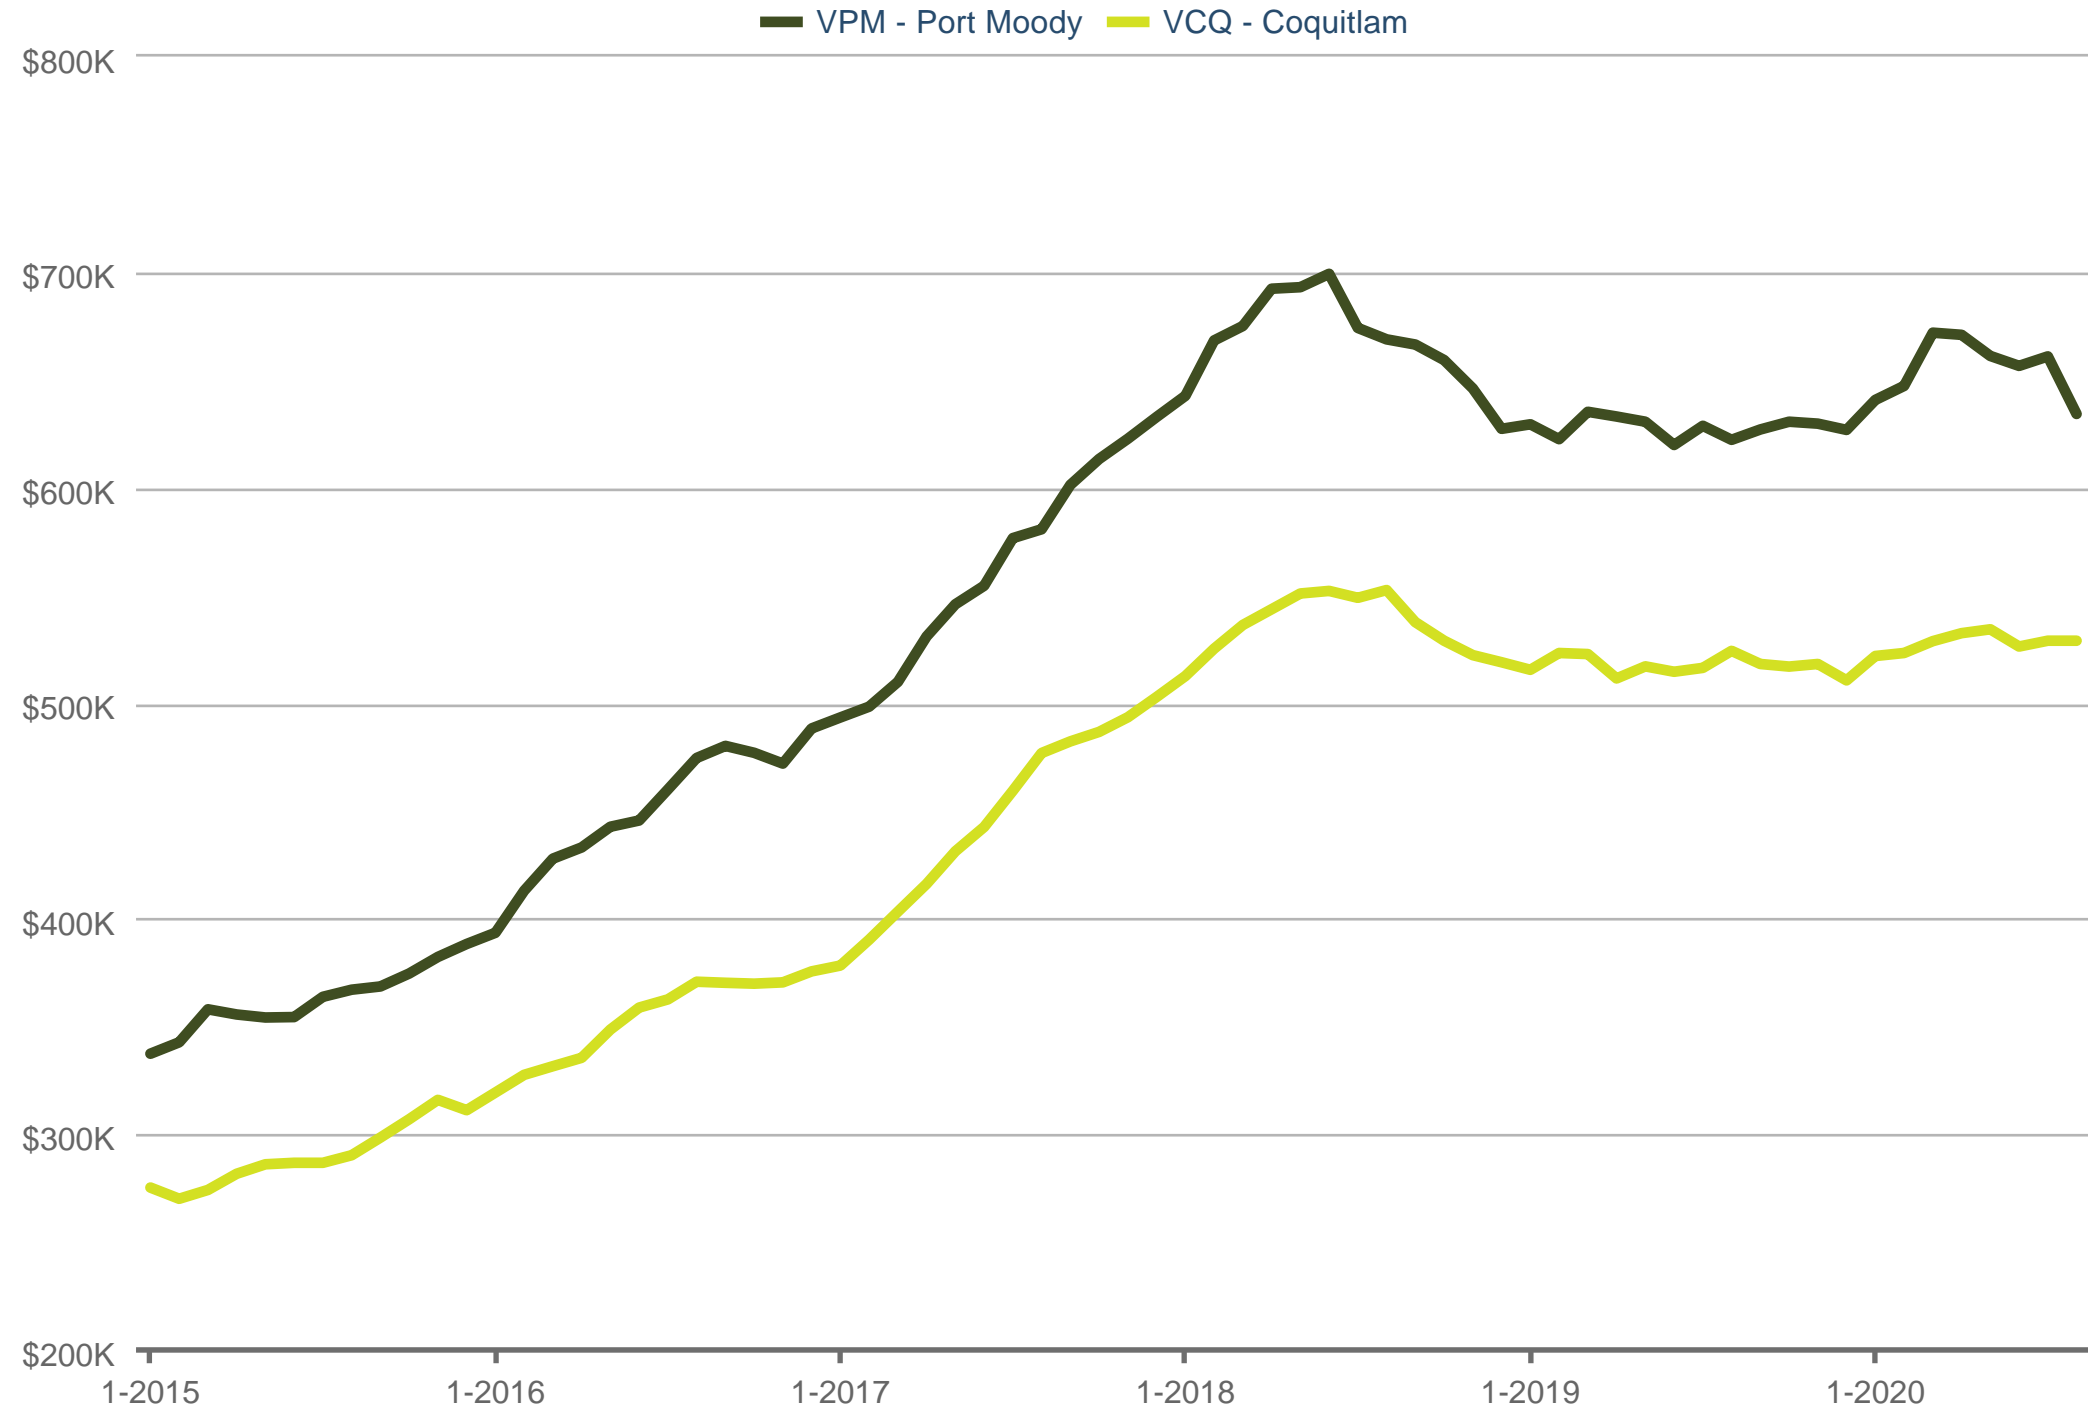

MLS® HPI Price

VPM - Port Moody & VCQ - Coquitlam: Apartment

Each data point is one month of activity. Data is from September 17, 2020.