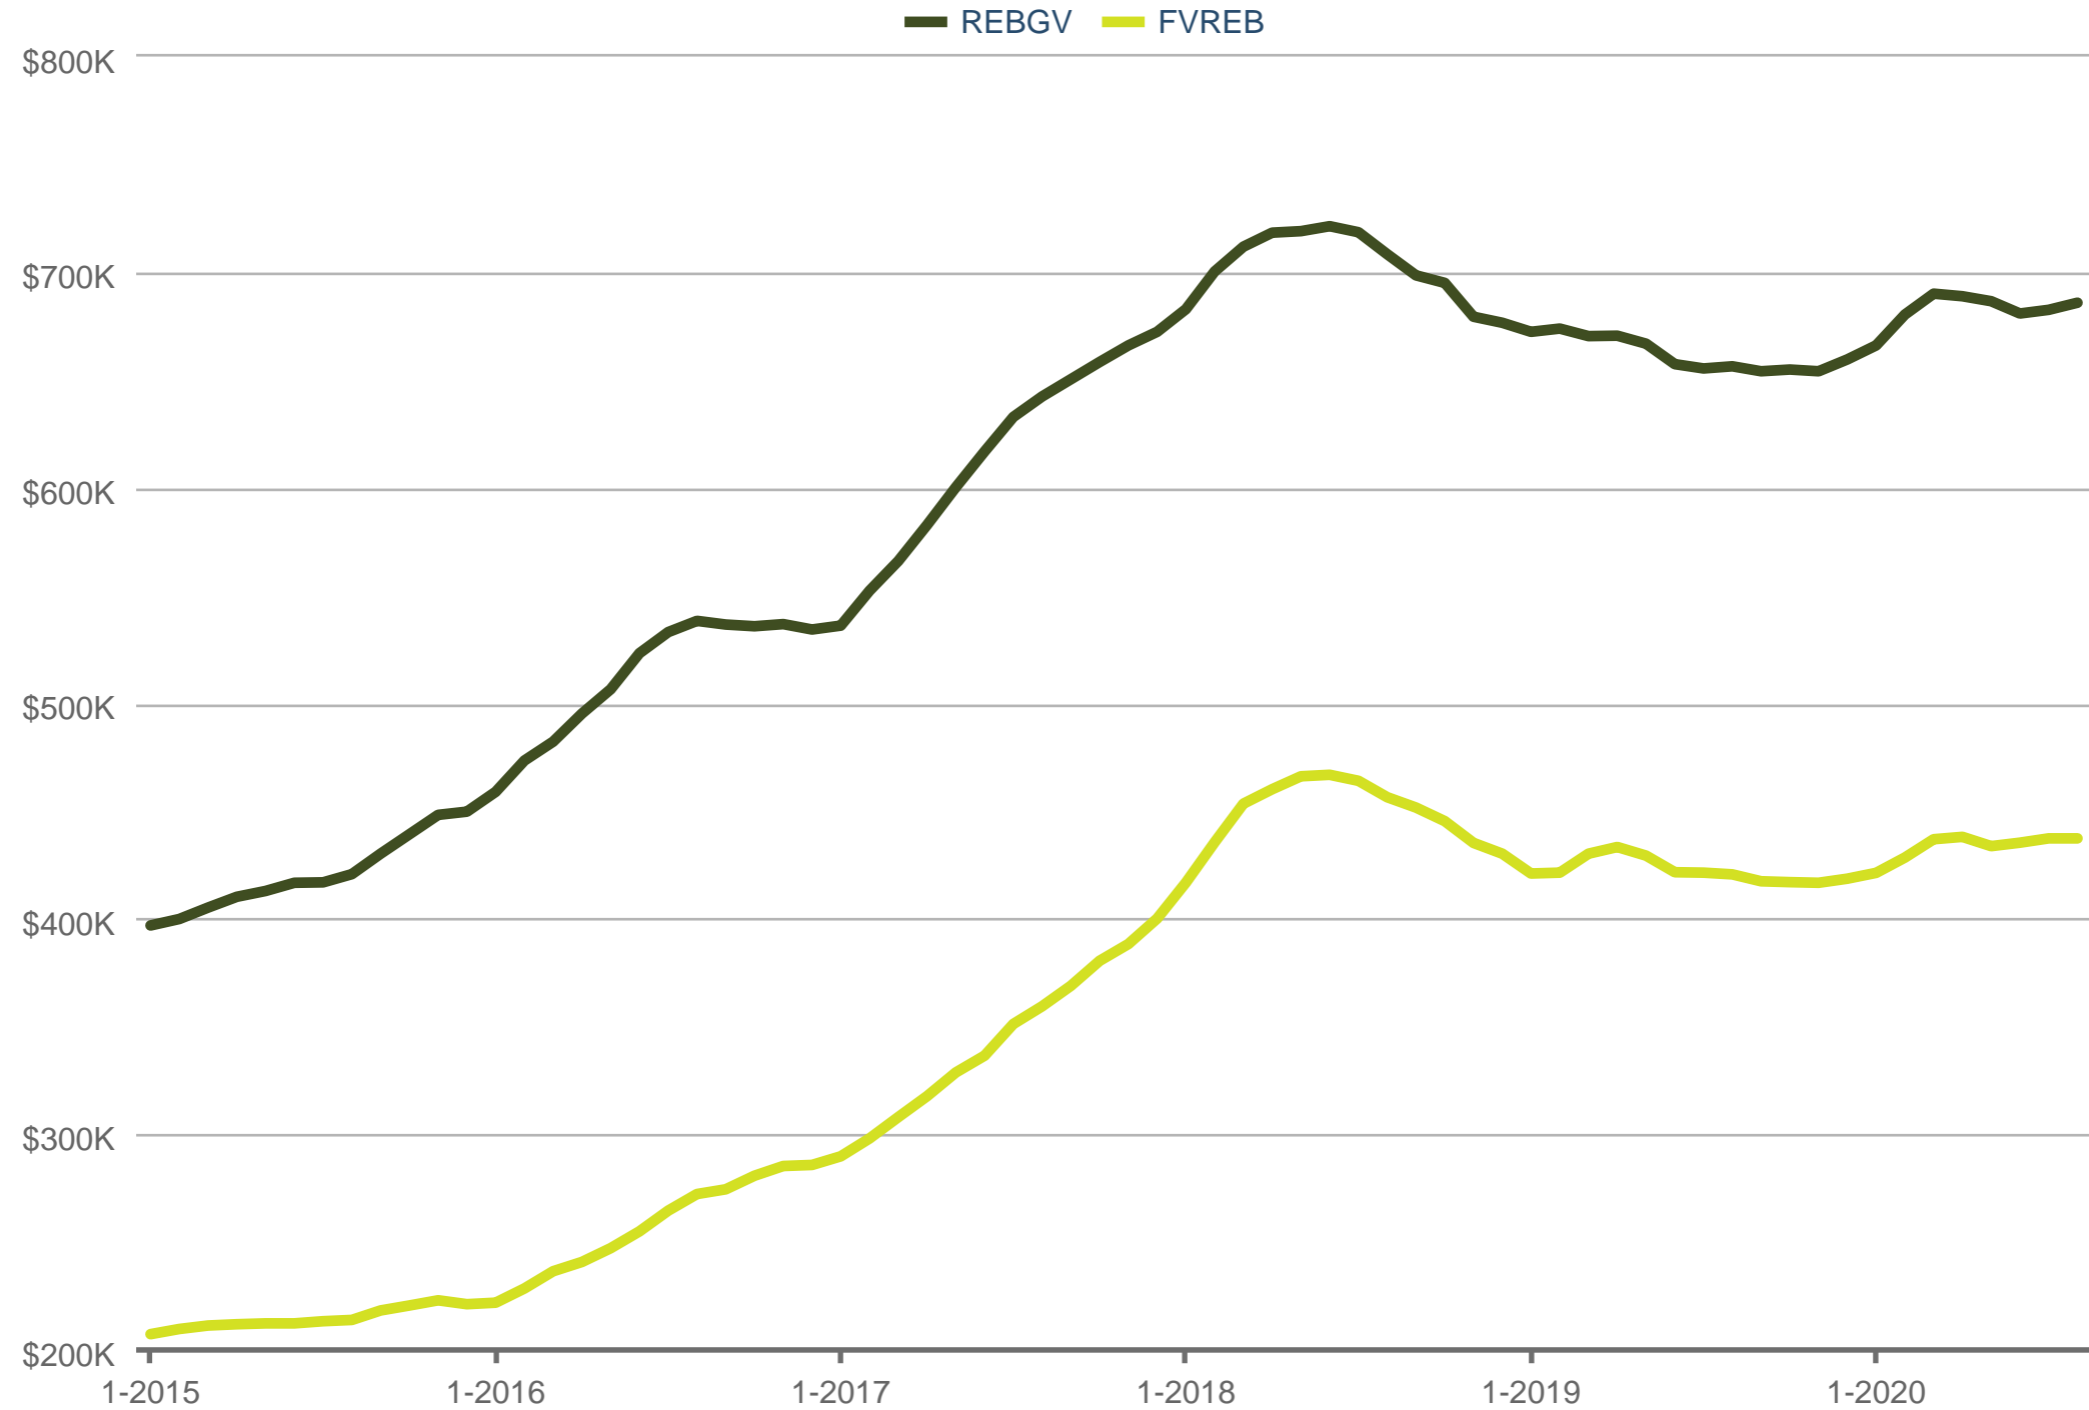

MLS® HPI Price

REBGV & FVREB: Apartment

Each data point is one month of activity. Data is from September 17, 2020.

All data from Greater Vancouver REALTORS © 2024 ShowingTime.