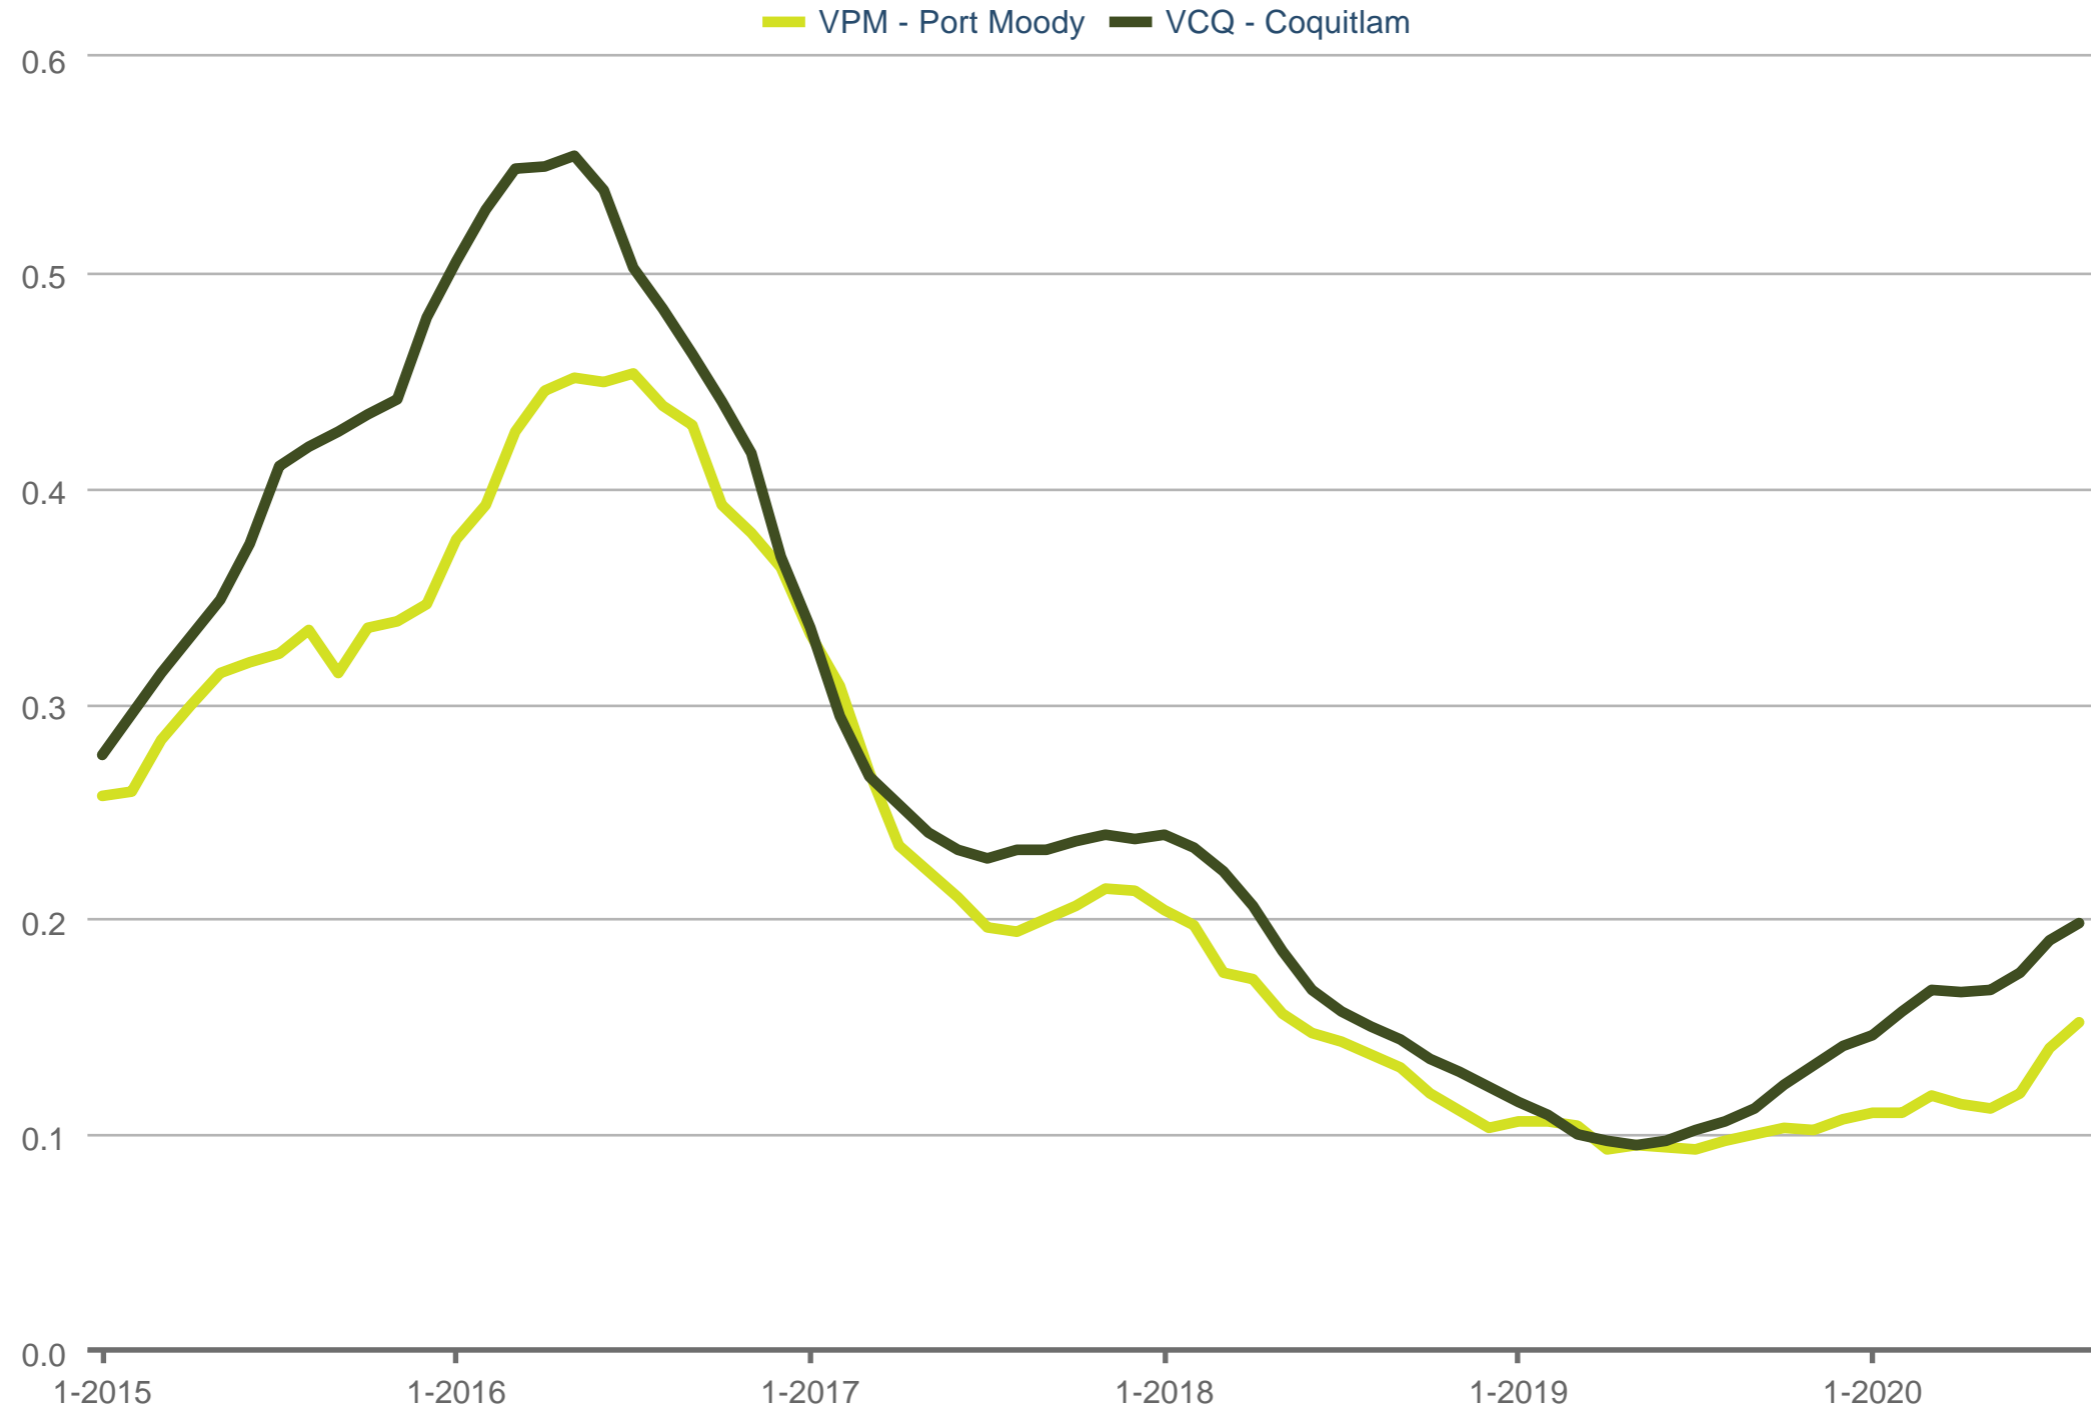

### Sales to Actives Ratio

VPM - Port Moody & VCQ - Coquitlam: Detached (All)  
Each data point is 12 months of activity. Data is from September 17, 2020.