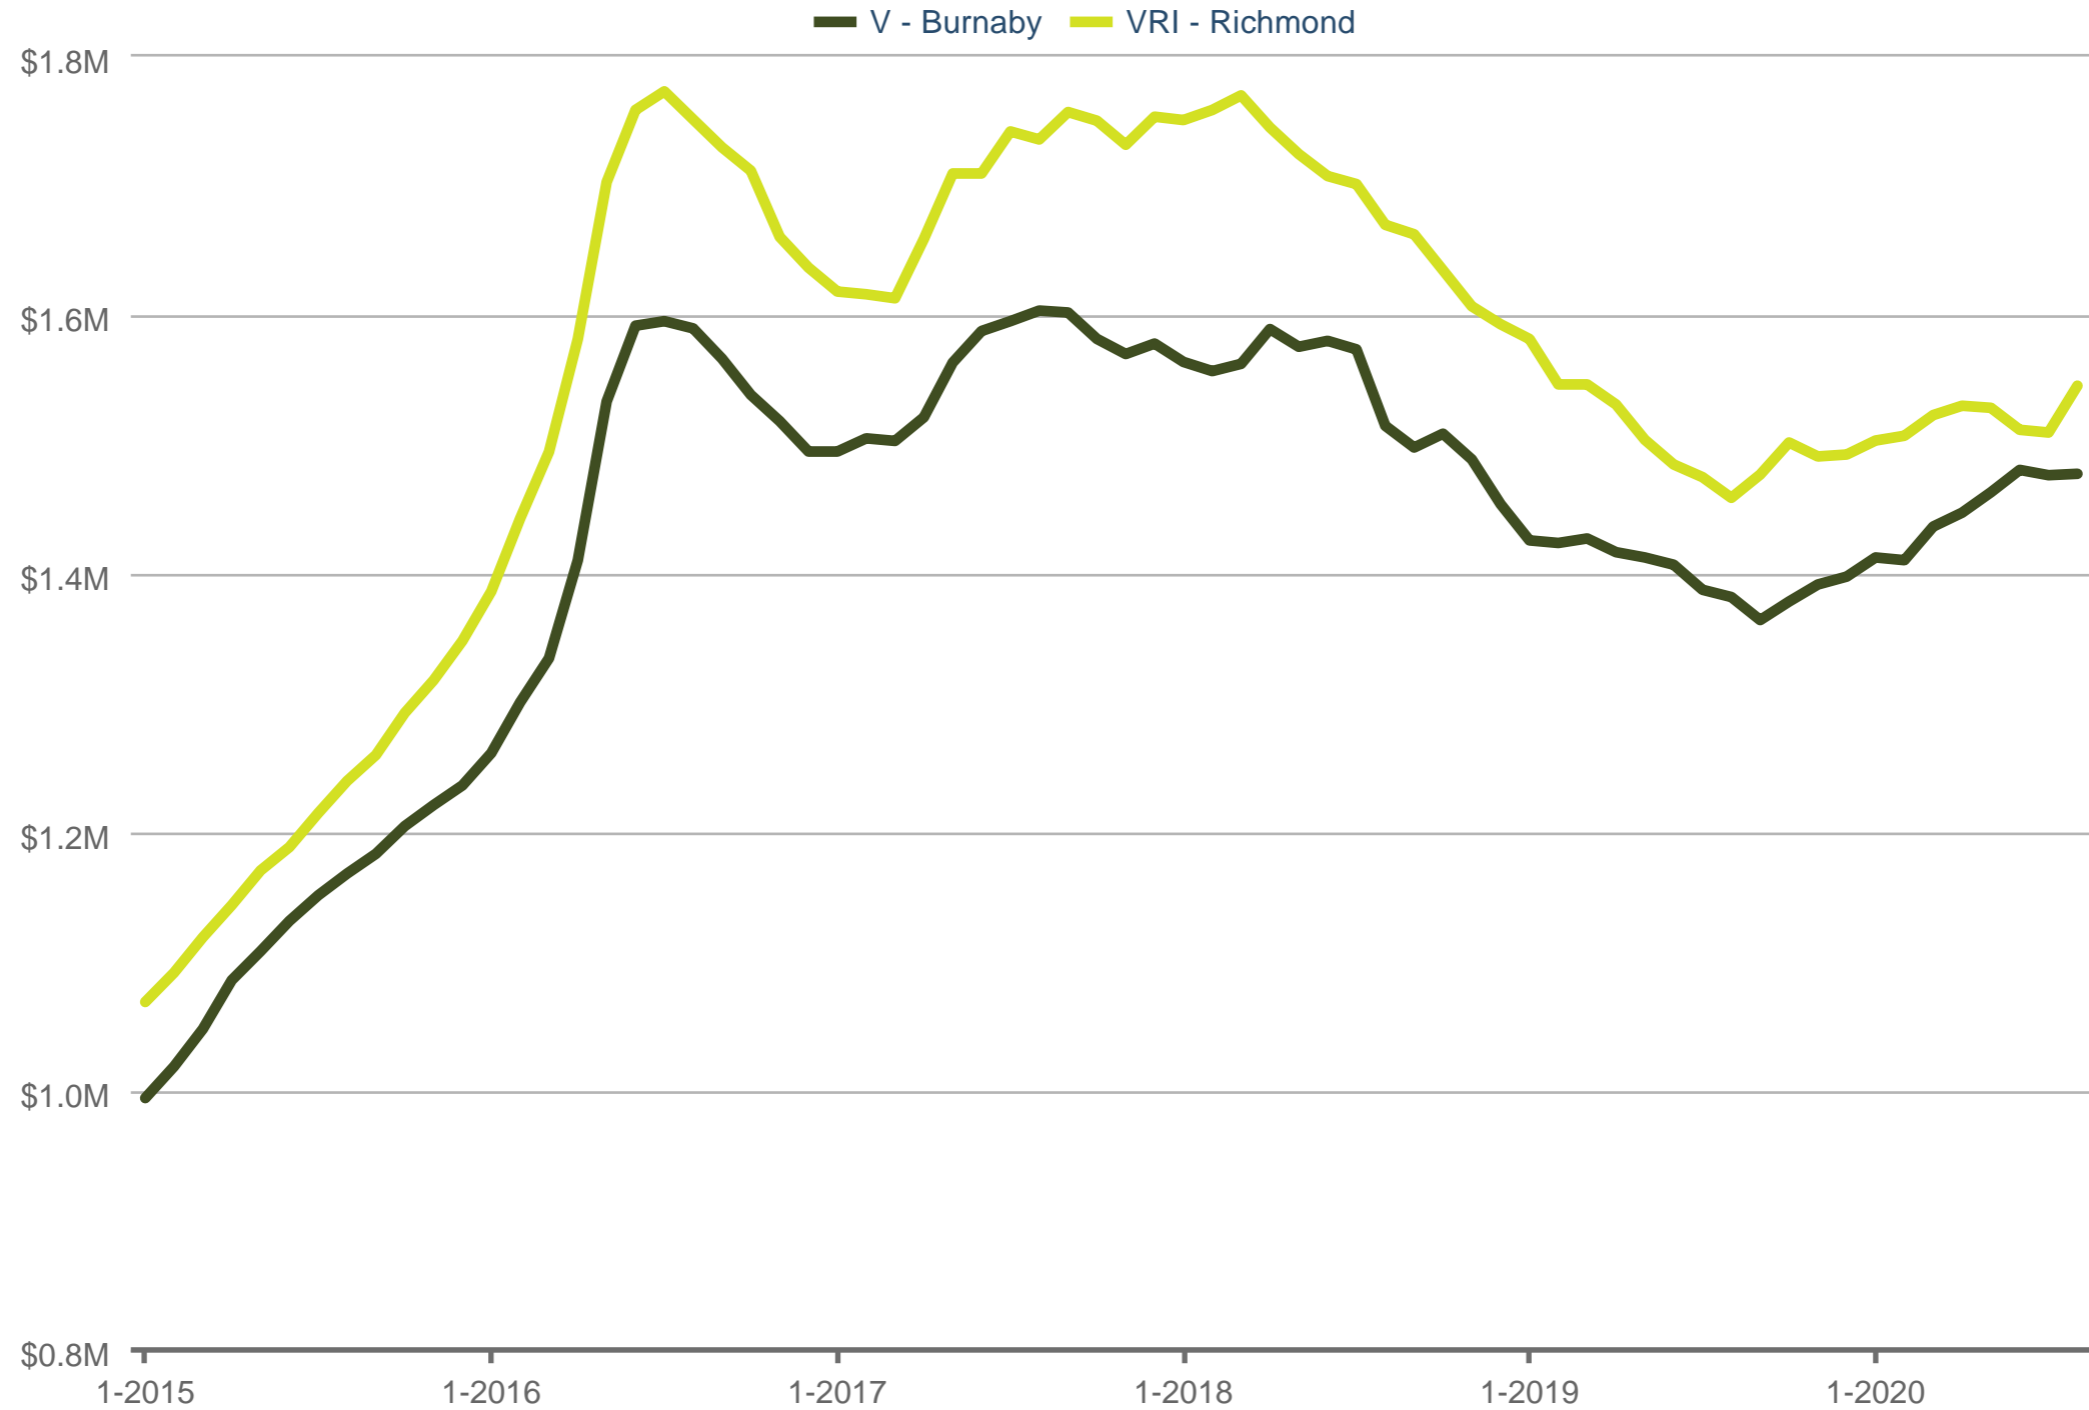

MLS® HPI Price

V - Burnaby & VRI - Richmond: Detached (All)

Each data point is one month of activity. Data is from September 17, 2020.