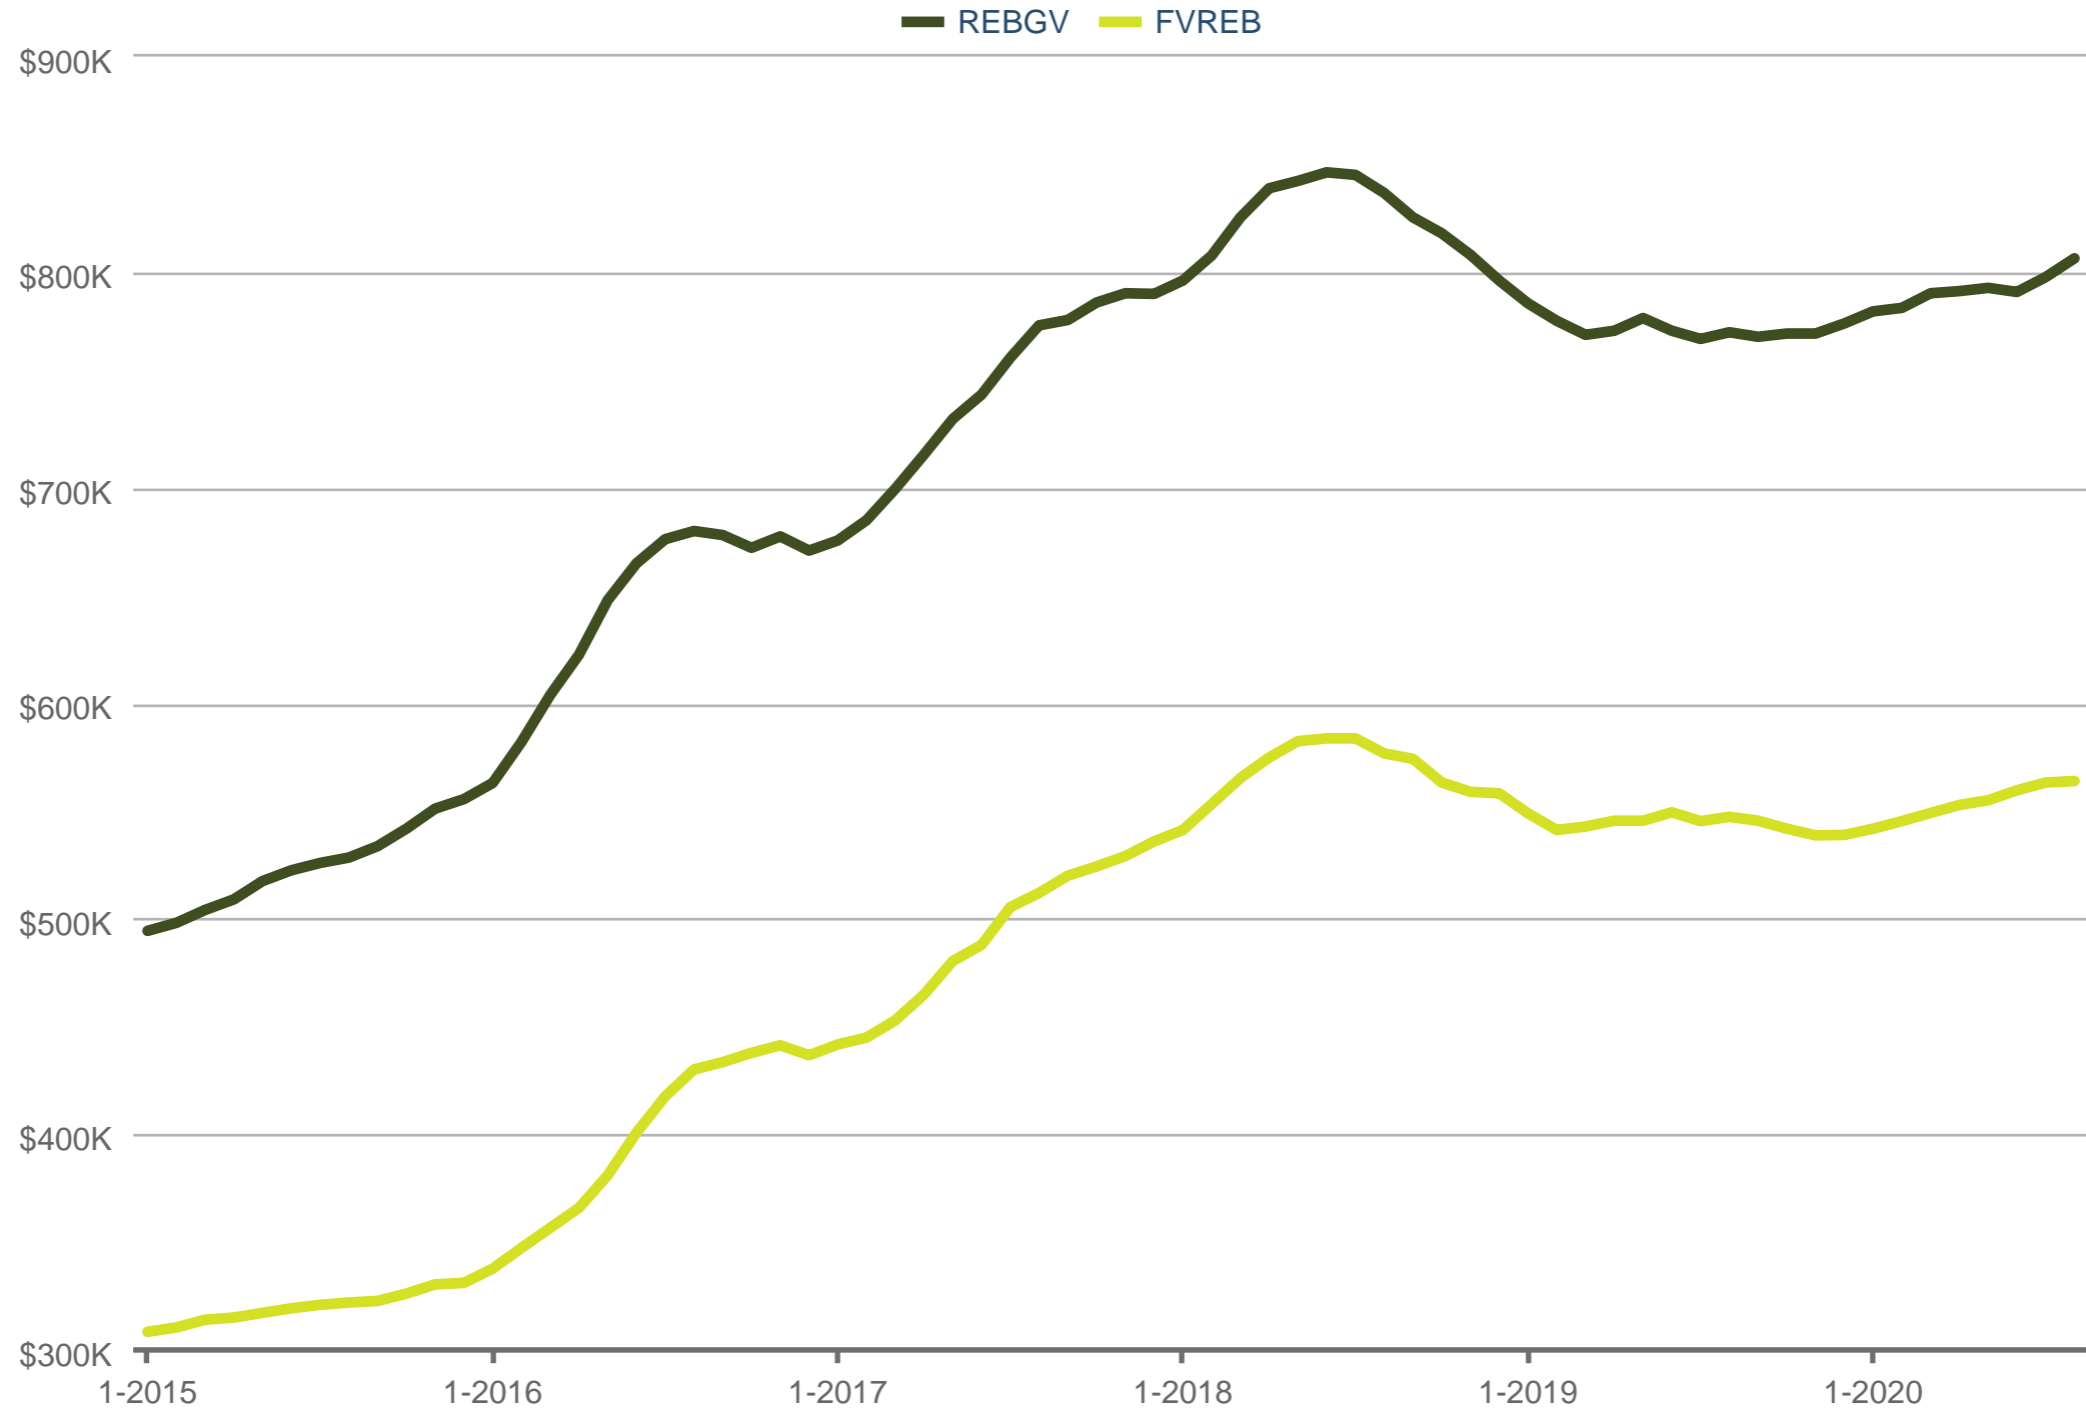

MLS® HPI Price

REBGV & FVREB: Townhouse

Each data point is one month of activity. Data is from September 17, 2020.

All data from Greater Vancouver REALTORS © 2024 ShowingTime.