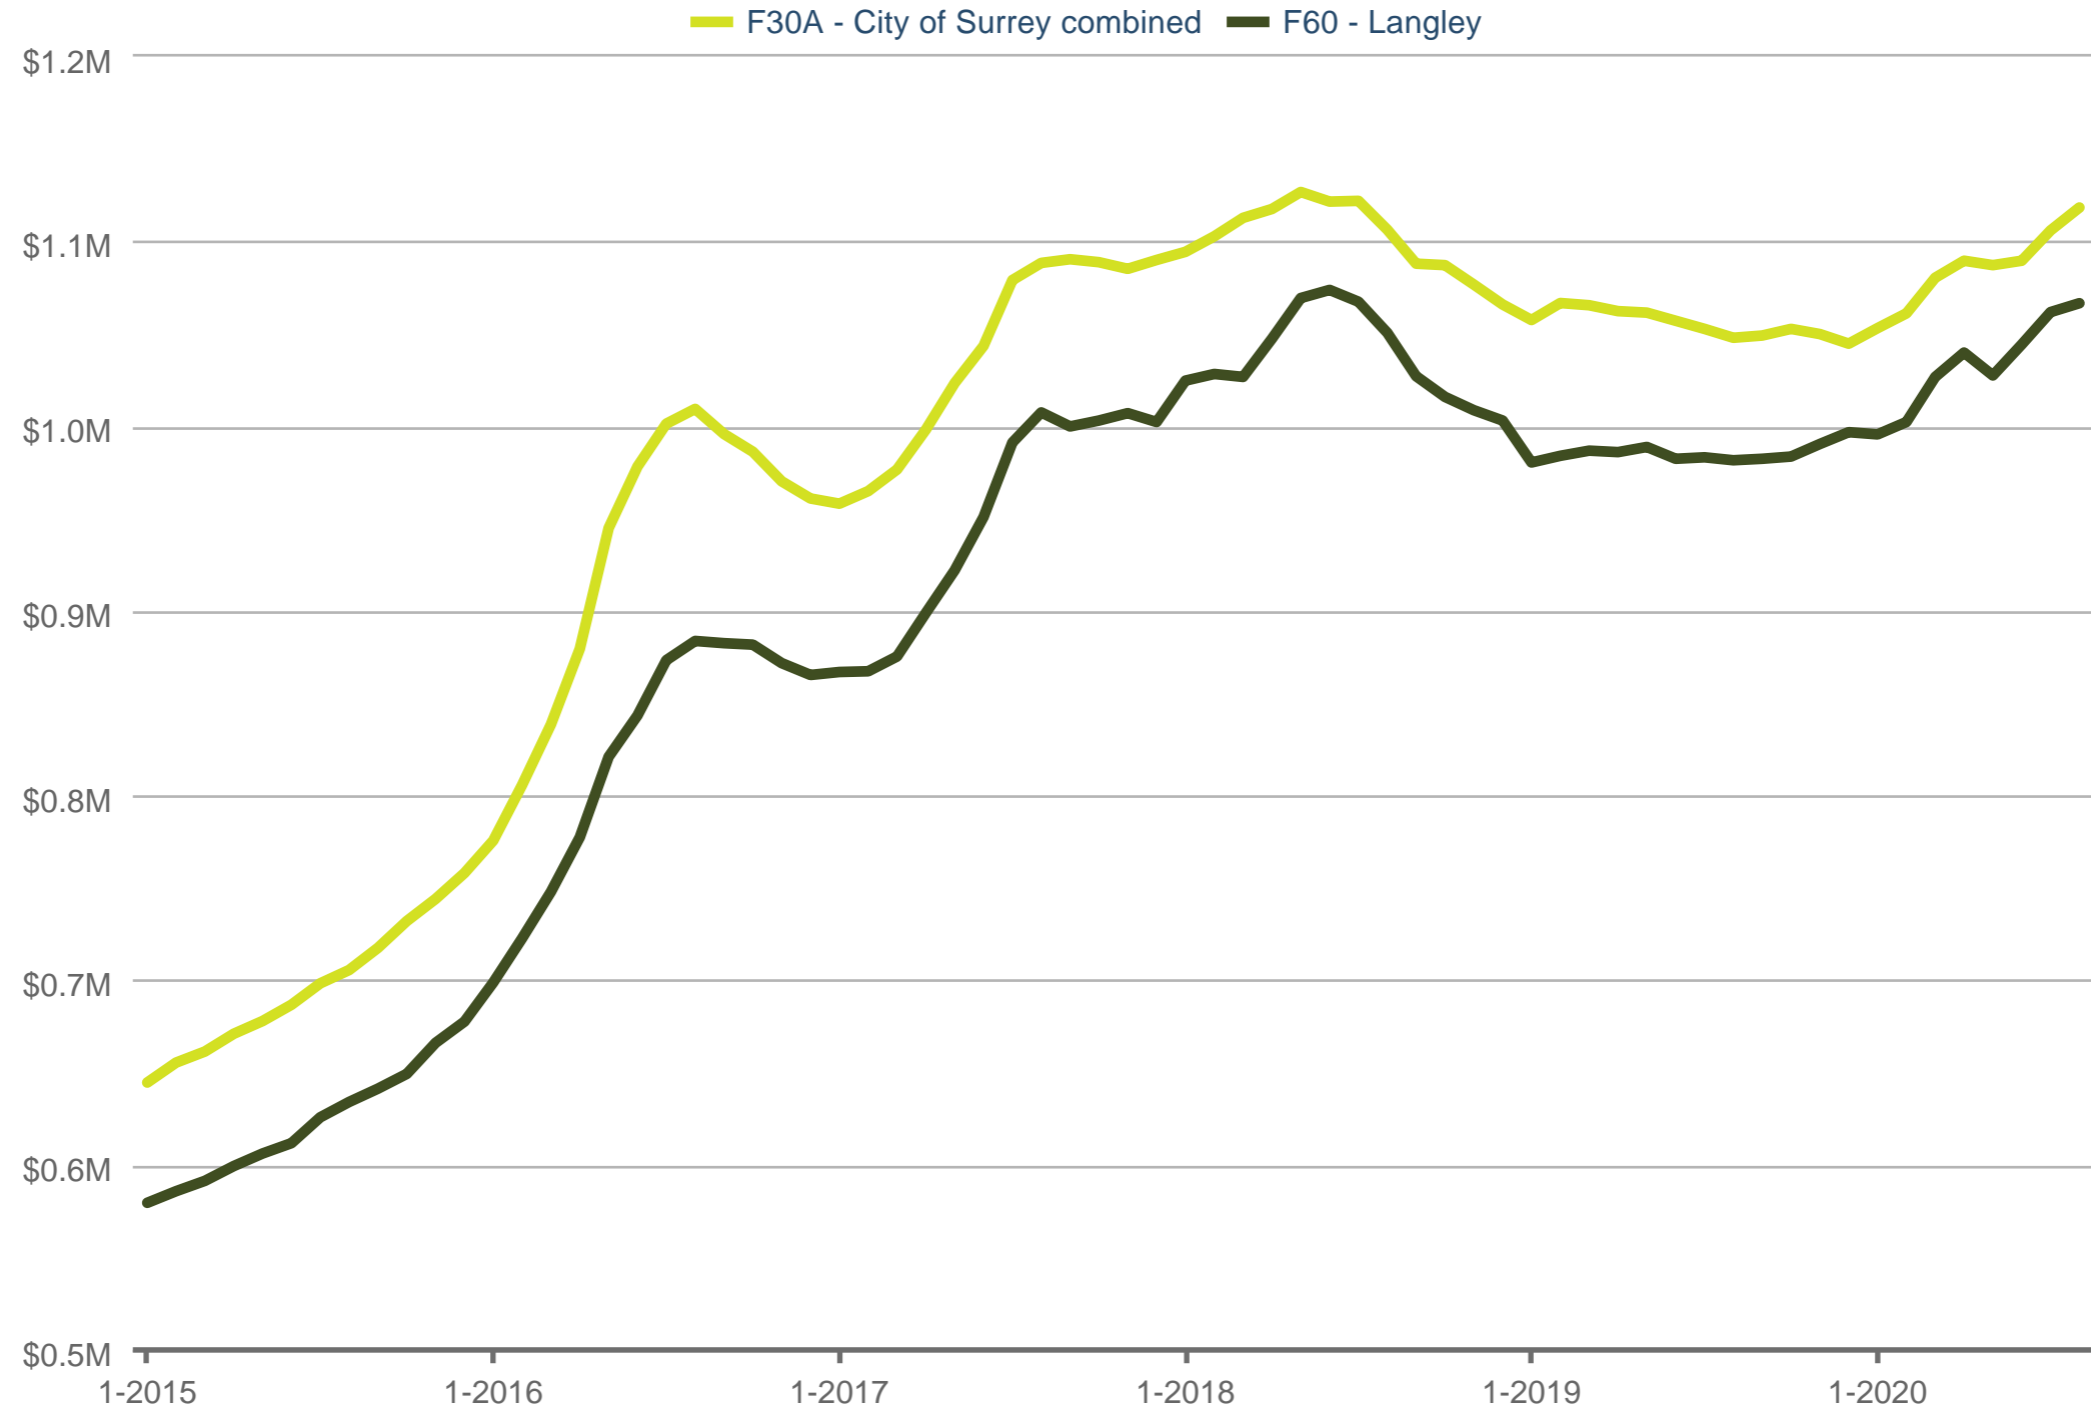

MLS® HPI Price

F30A - City of Surrey combined & F60 - Langley: Detached (All)
Each data point is one month of activity. Data is from September 17, 2020.