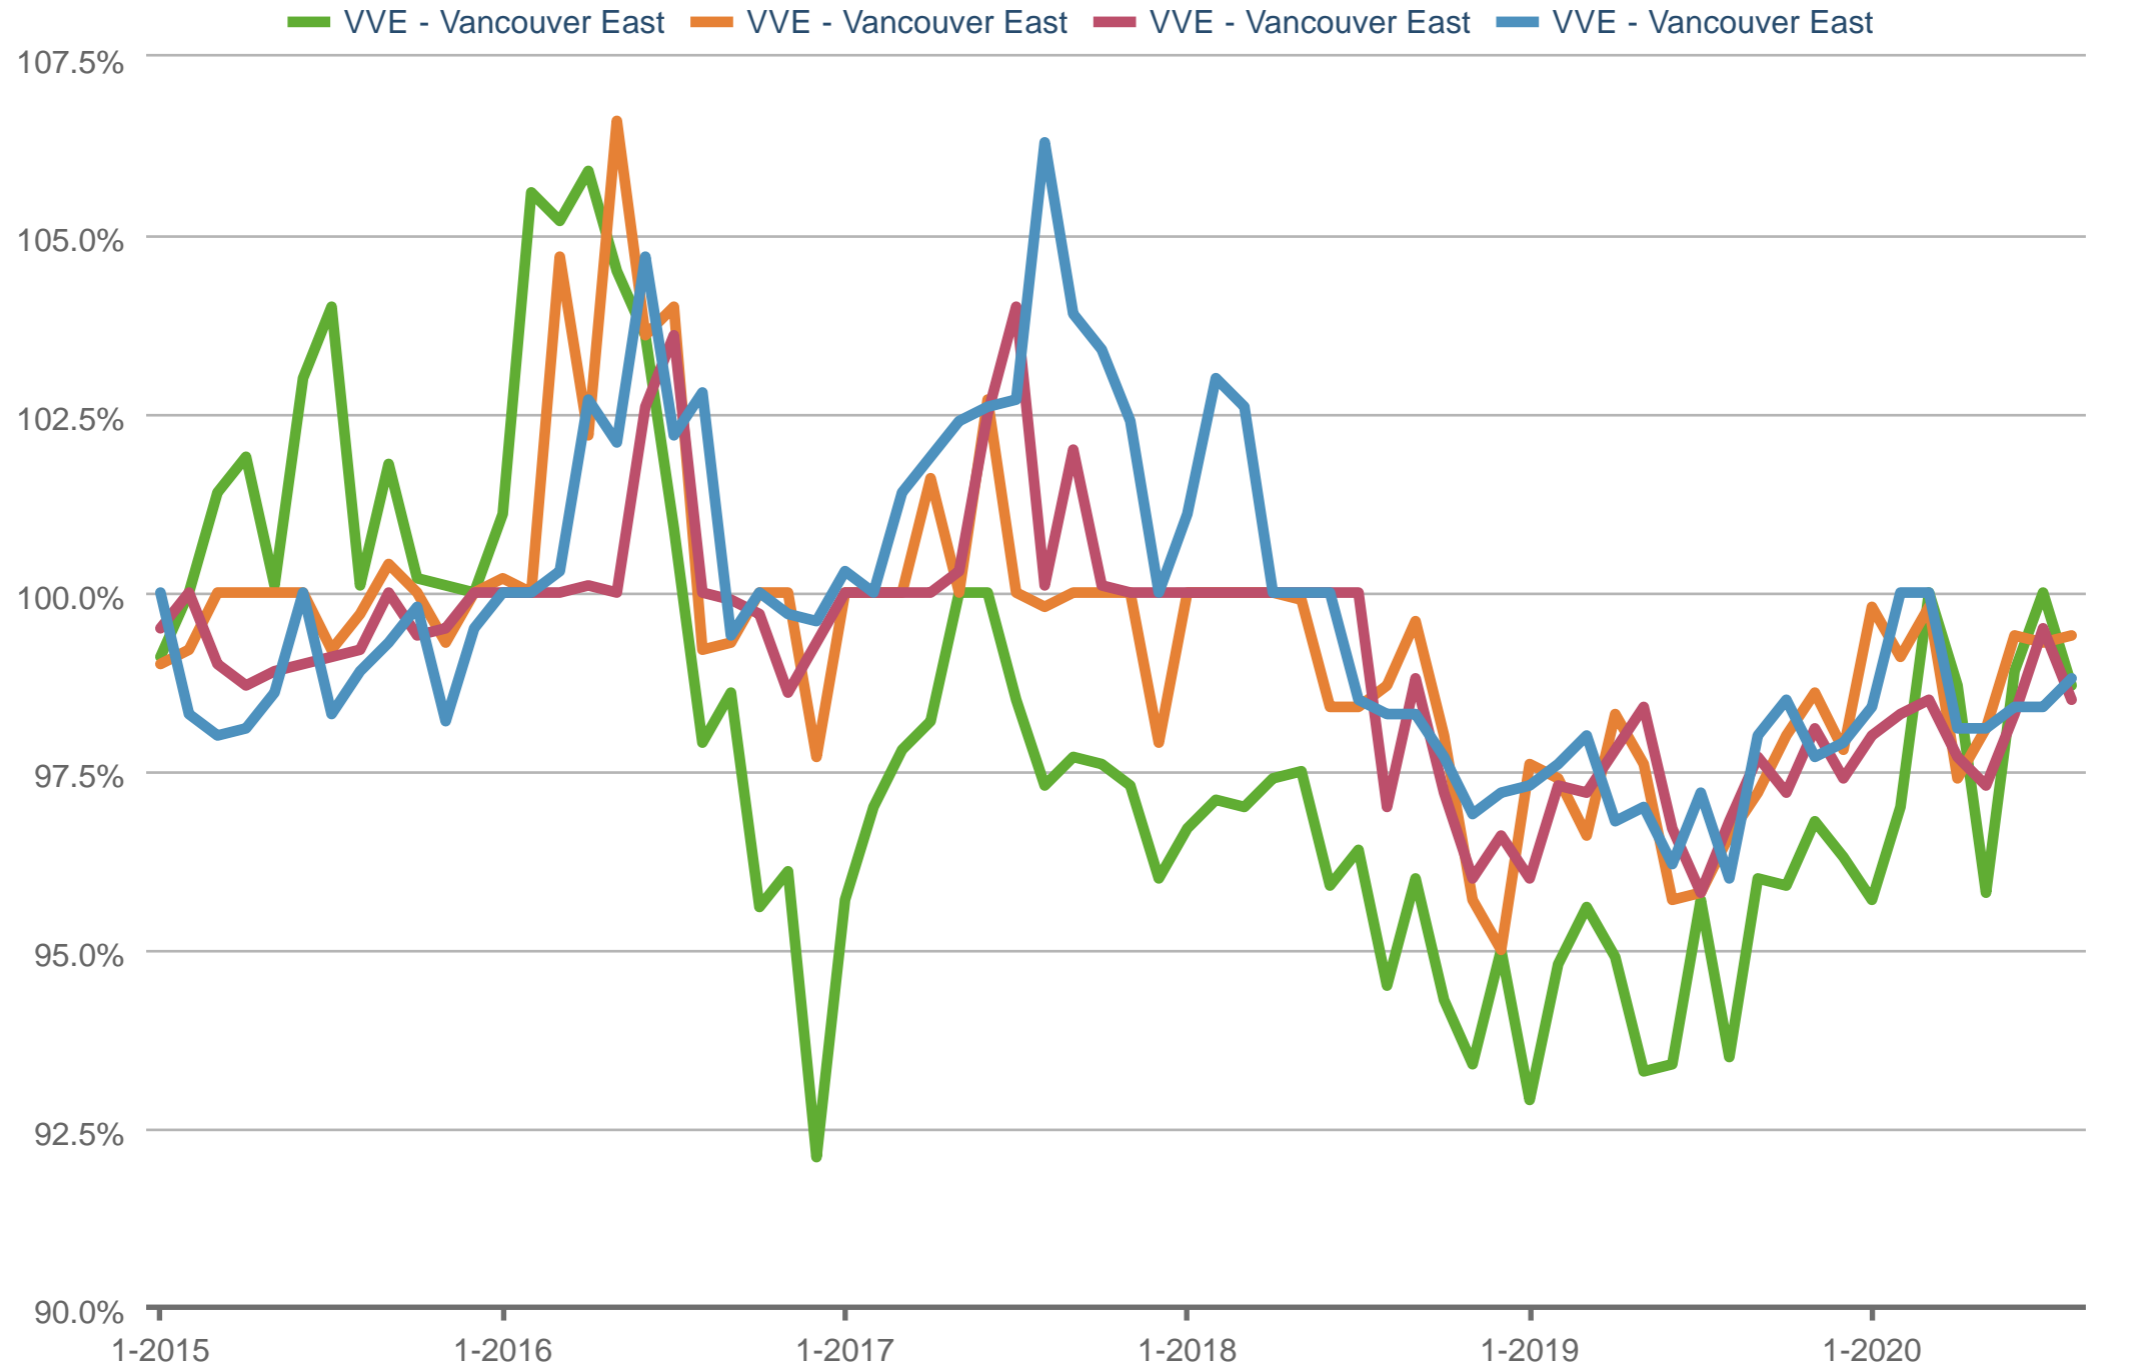

### Median Percent of Original Price

VVE - Vancouver East: Detached (All) | VVE - Vancouver East: Townhouse | VVE - Vancouver East: 2 Bedrooms, Apartment | VVE - Vancouver East: 1 Bedroom or Fewer, Apartment

Each data point is one month of activity. Data is from September 10, 2020.

All data from Greater Vancouver REALTORS © 2025 ShowingTime Plus, LLC.