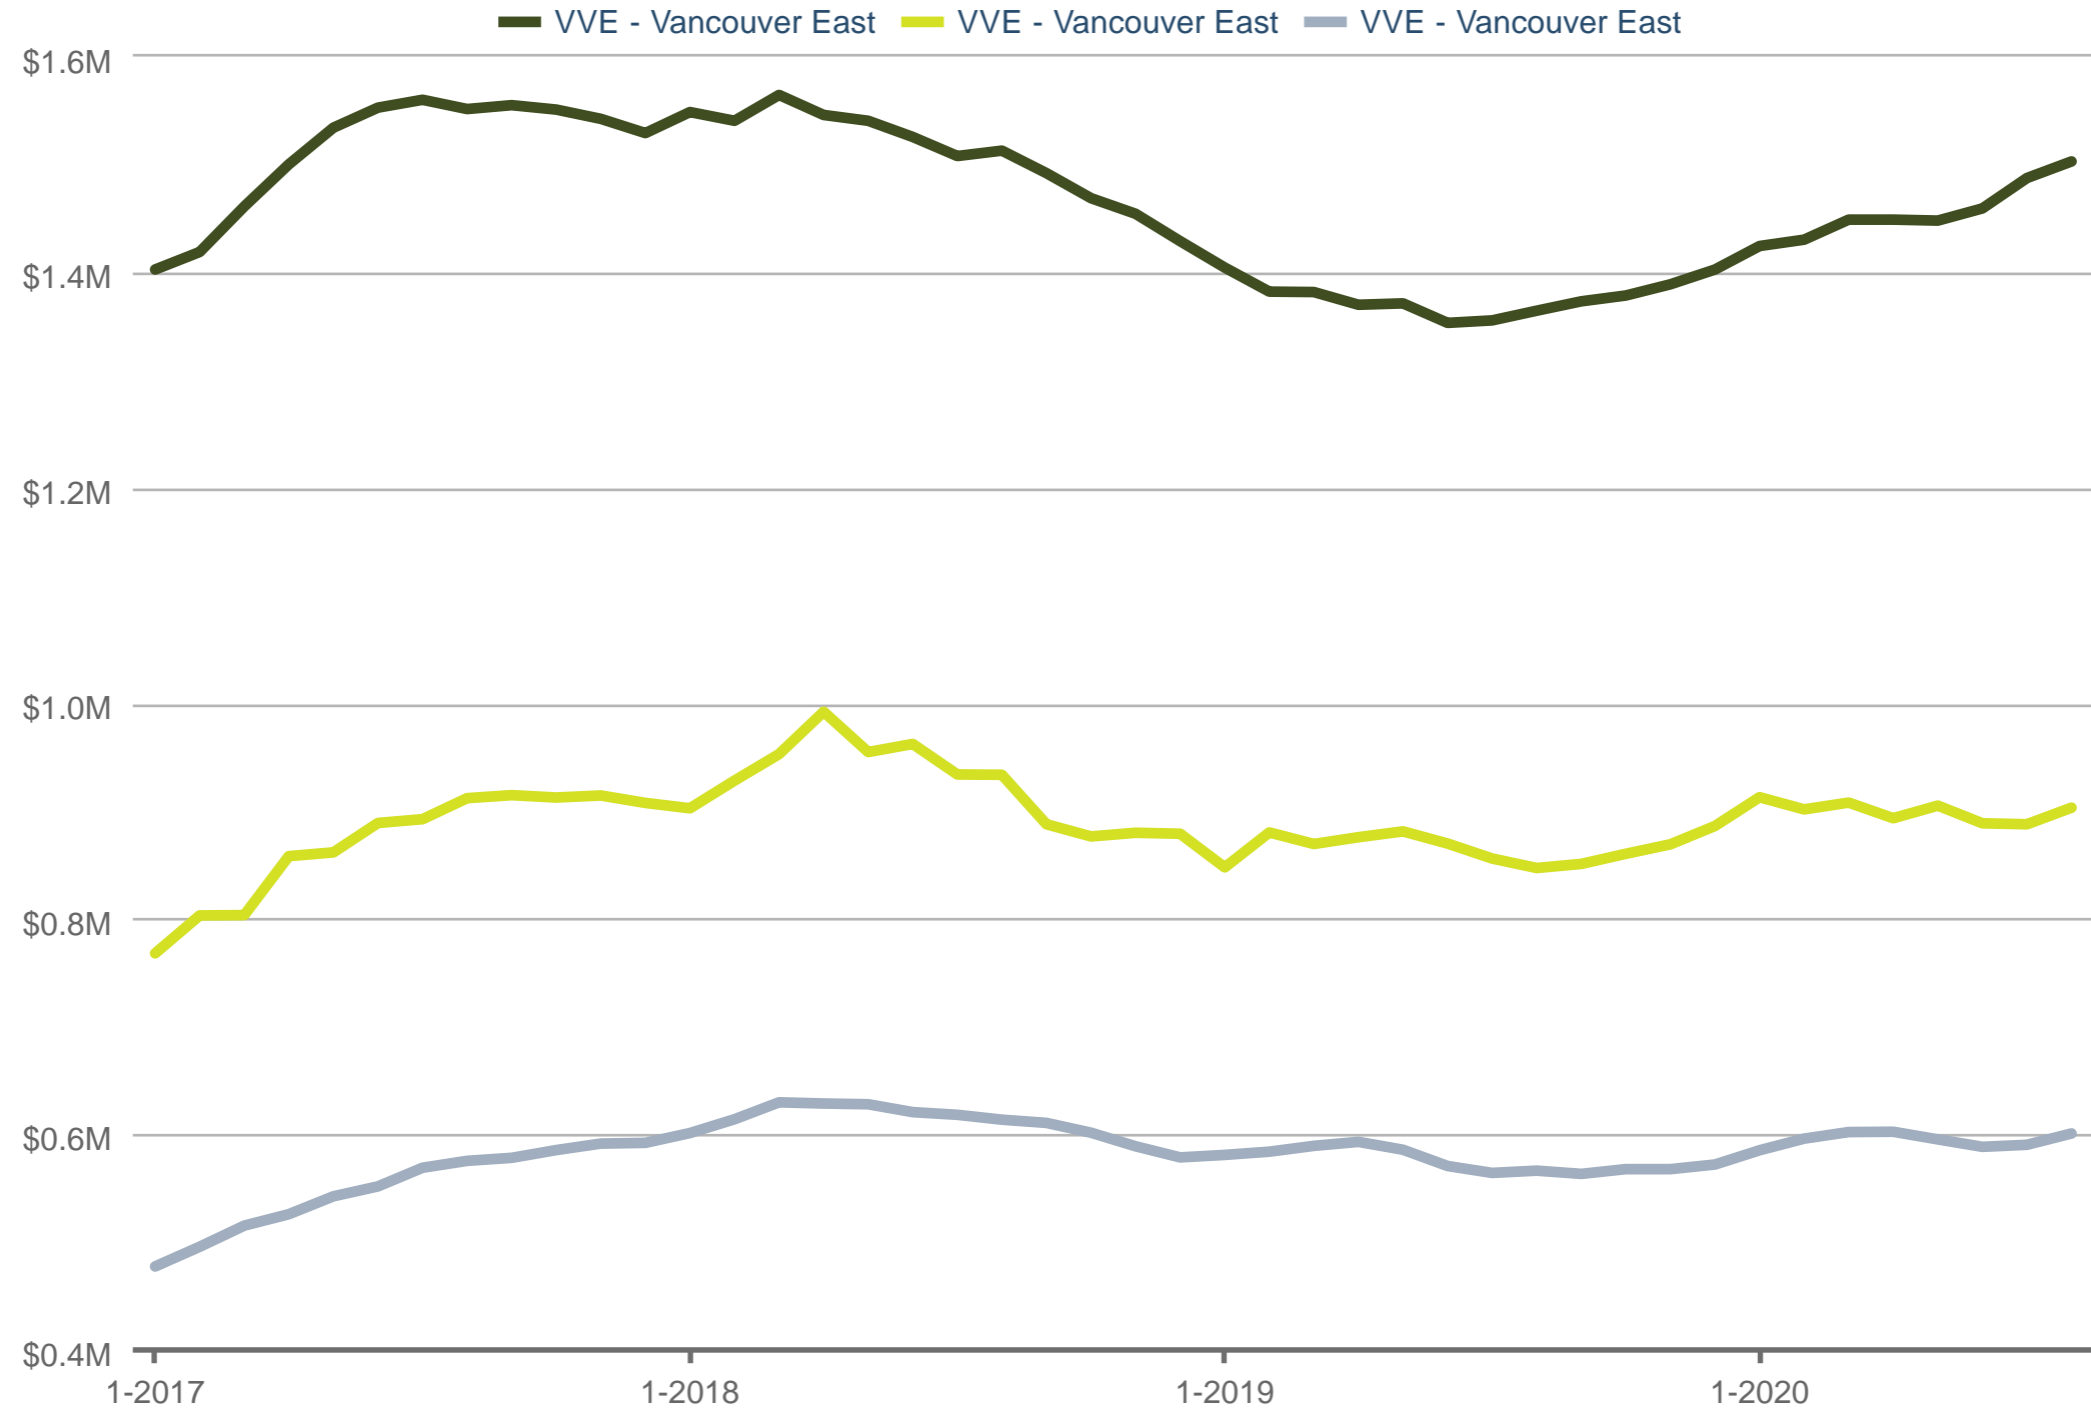

Kristi Holz PREC*
Stilhavn Real Estate Services

Office: 778-387-7371
Cell: 778-387-7371
Kristi@RealEstateVancity.ca
www.RealEstateVancity.ca

MLS® HPI Price

VVE - Vancouver East: Detached (All) | VVE - Vancouver East: Townhouse | VVE - Vancouver East: Apartment

Each data point is one month of activity. Data is from September 10, 2020.

All data from Greater Vancouver REALTORS © 2024 ShowingTime.