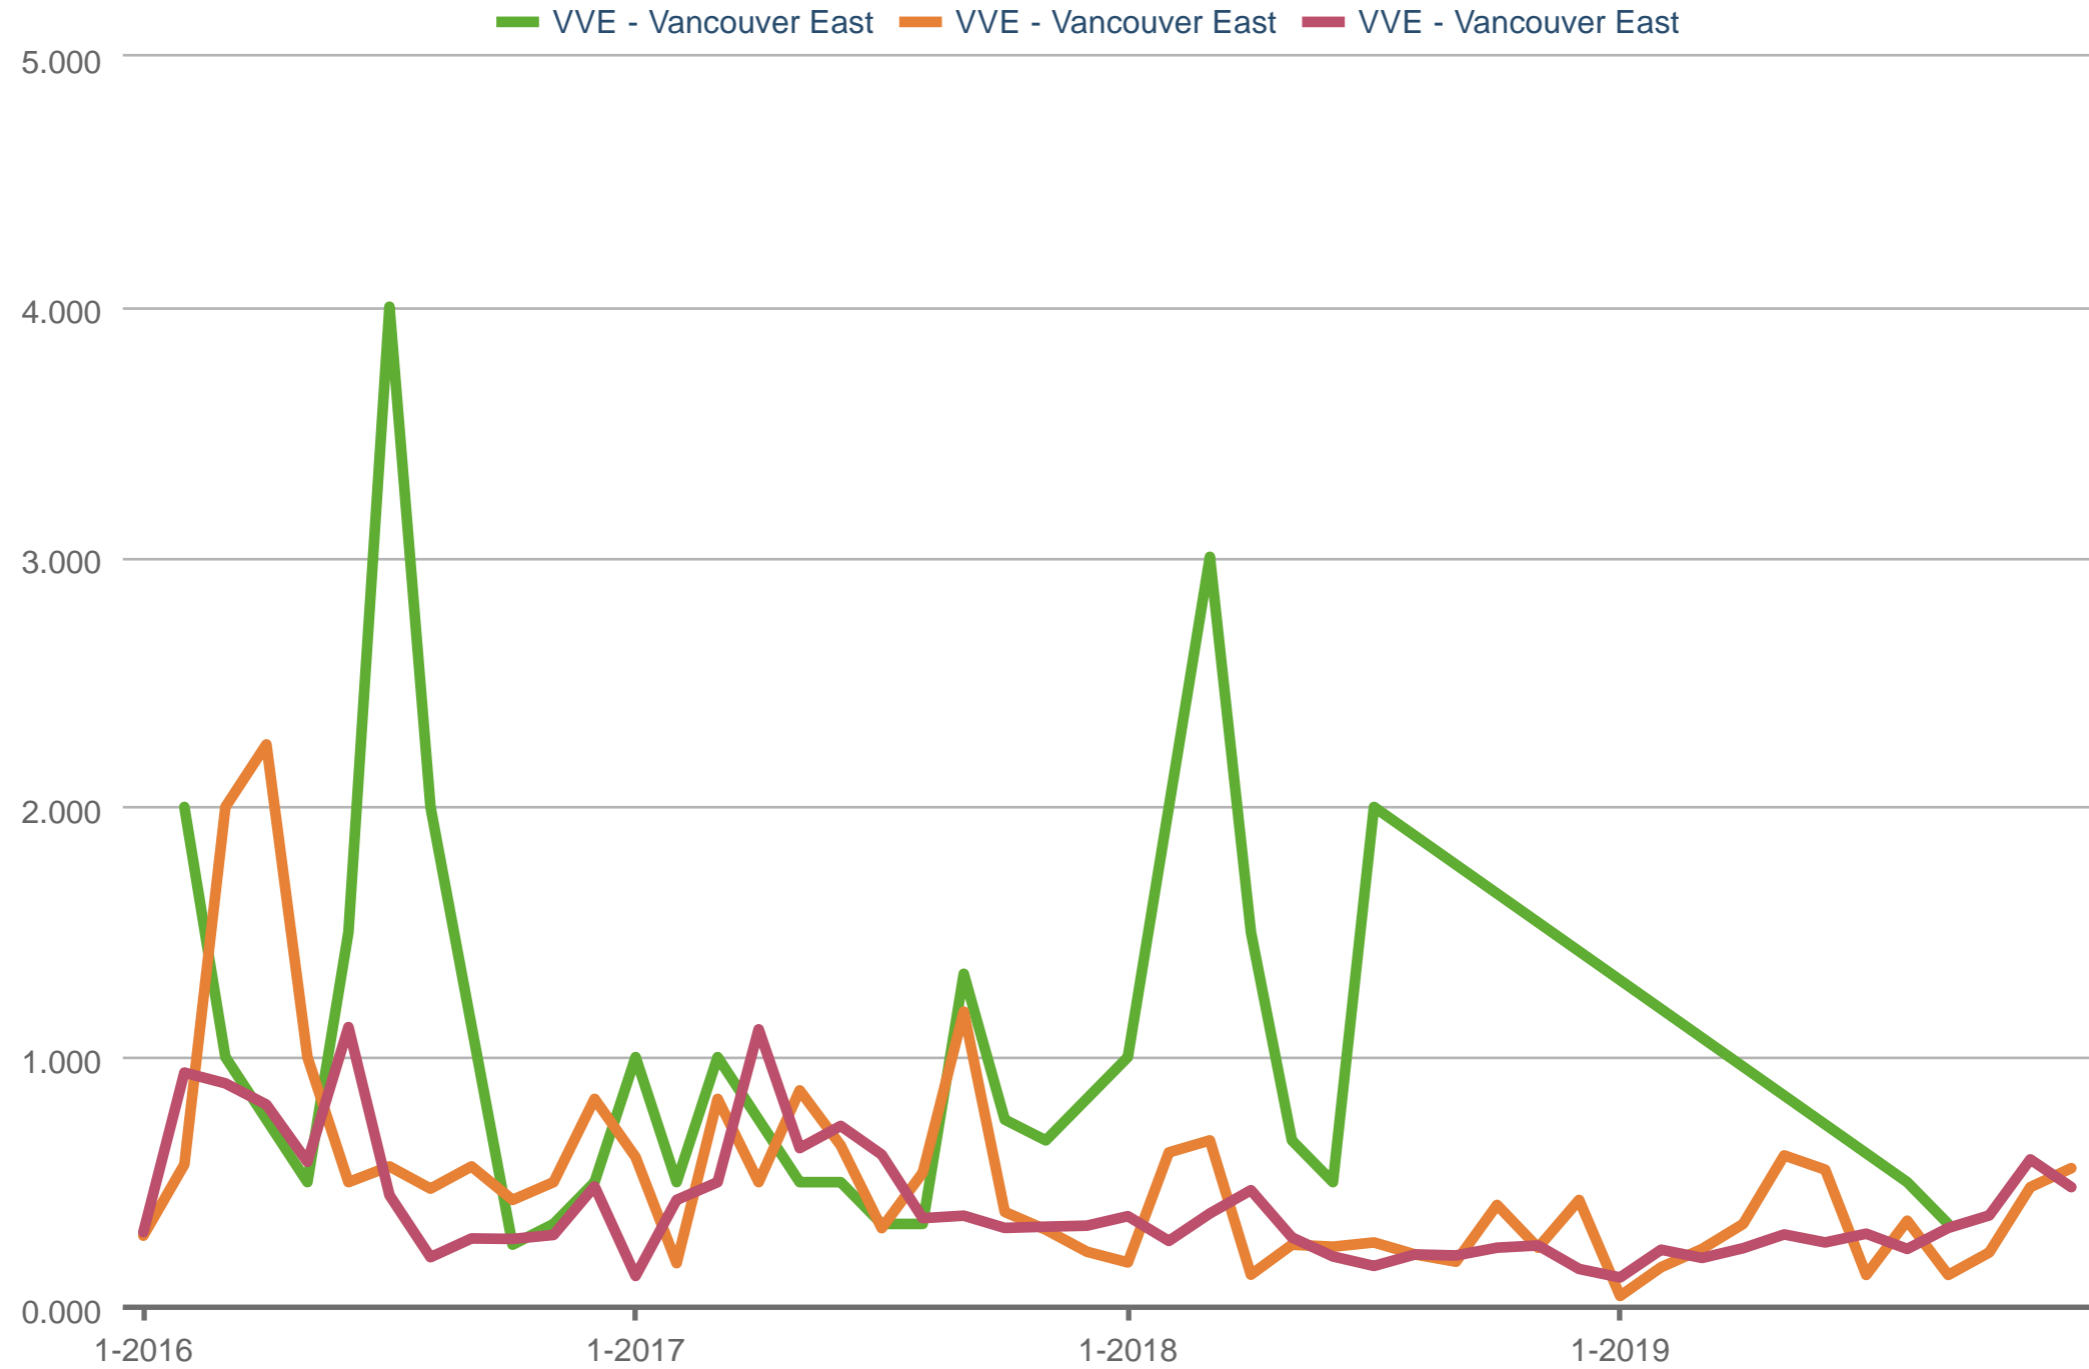

Kristi Holz PREC*
Stilhavn Real Estate Services

Office: 778-387-7371
Cell: 778-387-7371
Kristi@RealEstateVancity.ca
www.RealEstateVancity.ca

Sales to Actives Ratio

VVE - Vancouver East: 1 Bedroom or Fewer, Townhouse | VVE - Vancouver East: 2 Bedrooms, Townhouse | VVE - Vancouver East: 3 Bedrooms & 4 Bedrooms or More, Townhouse

Each data point is one month of activity. Data is from January 8, 2020.