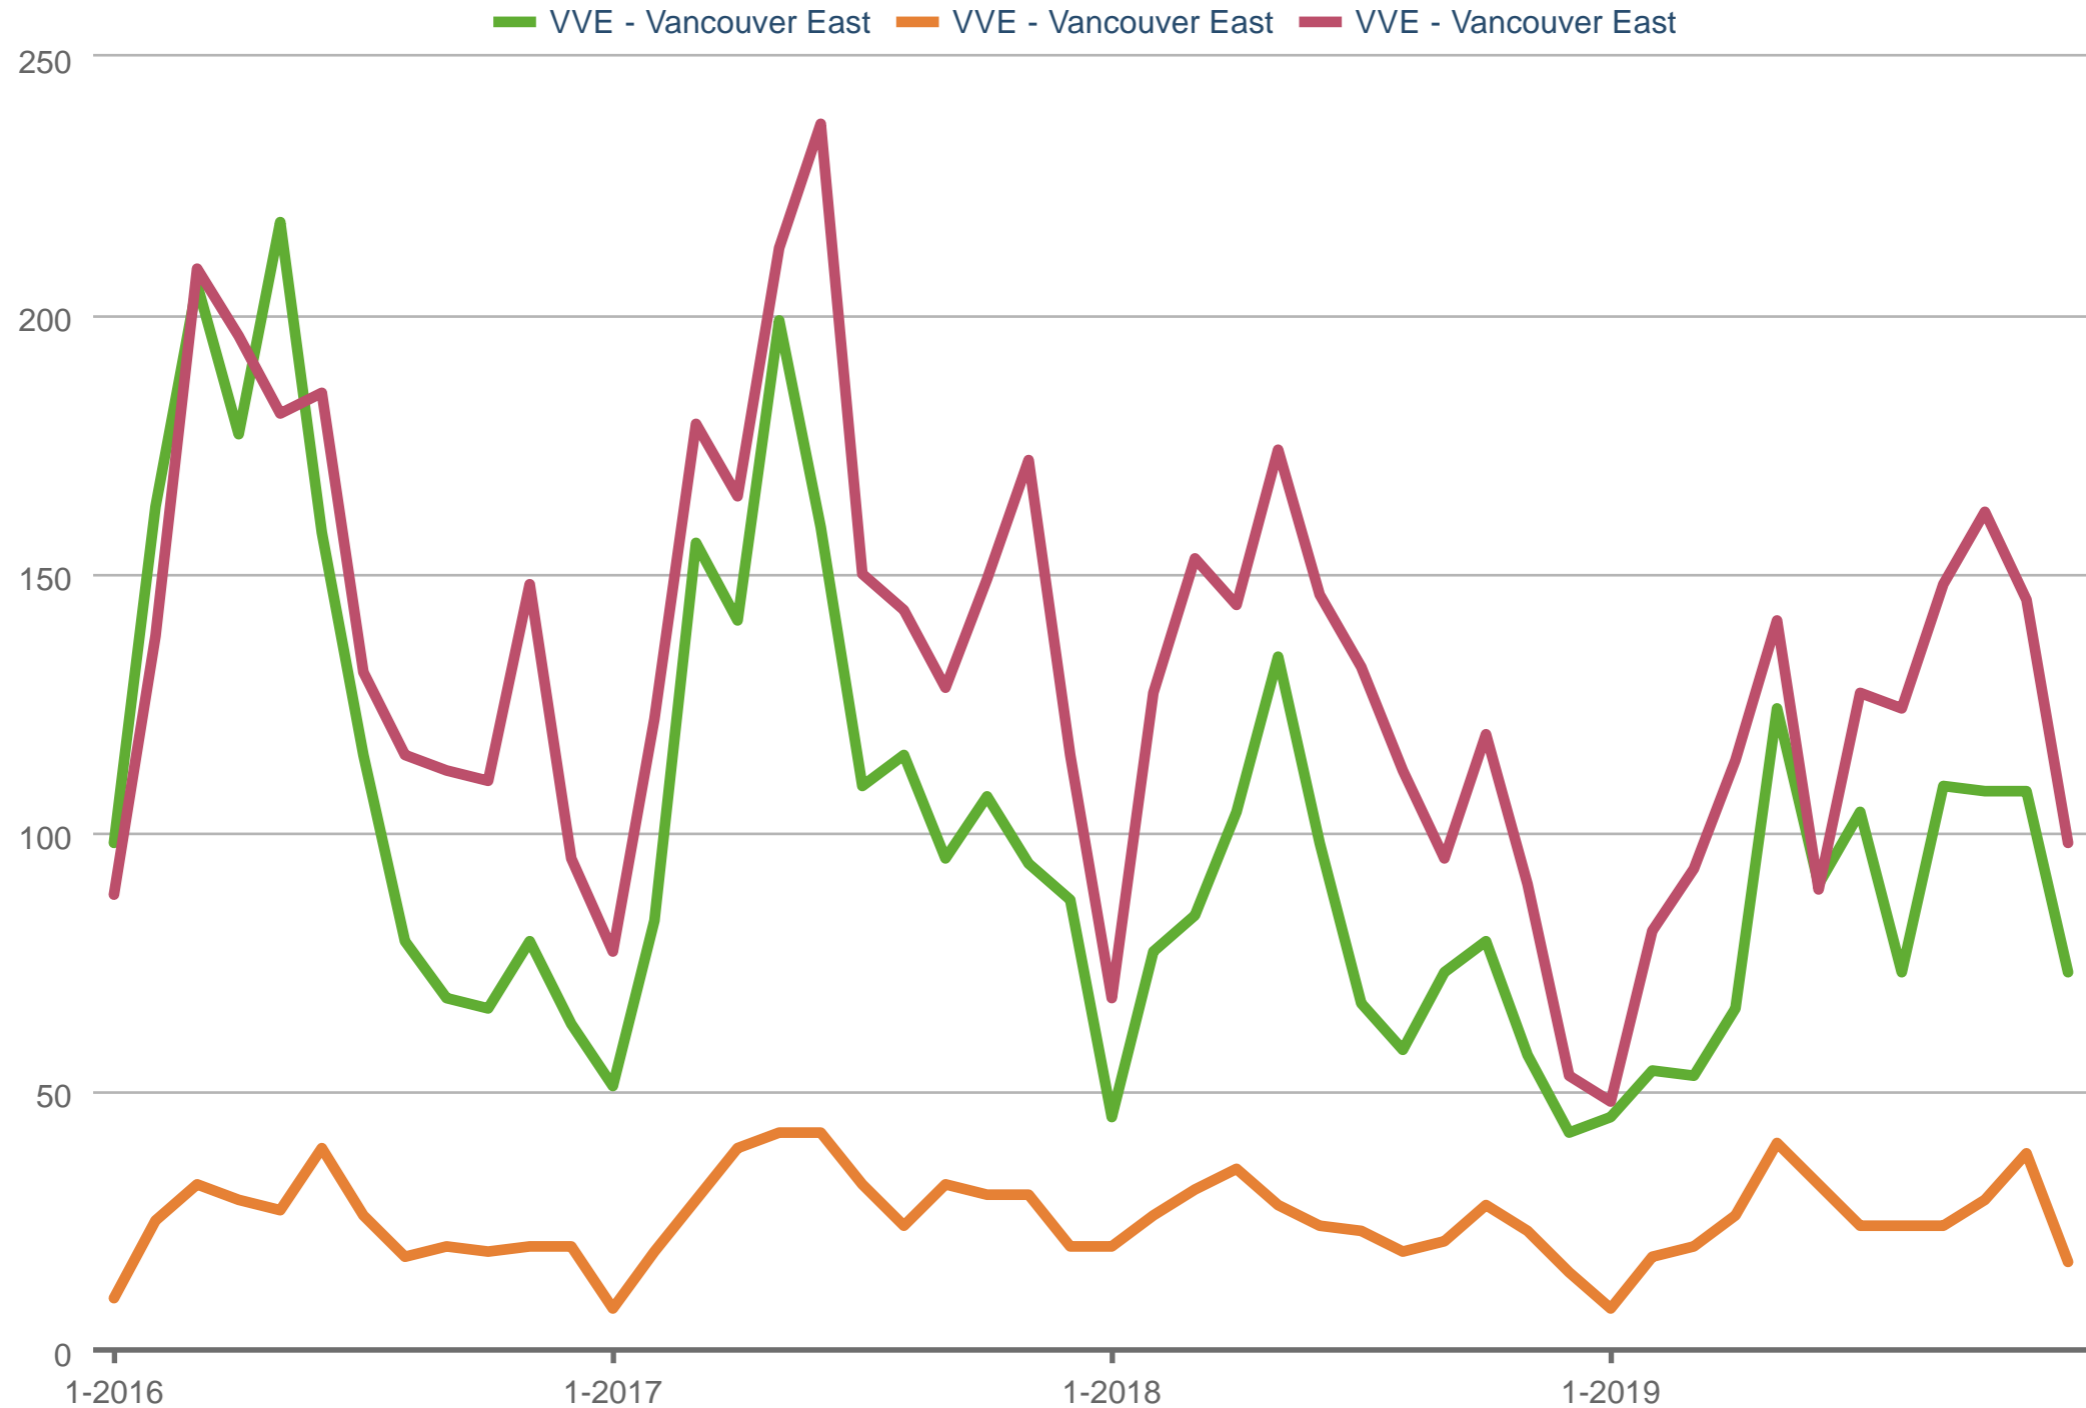

Sales

VVE - Vancouver East: Detached (All) | VVE - Vancouver East: Townhouse | VVE - Vancouver East: Apartment

Each data point is one month of activity. Data is from January 8, 2020.