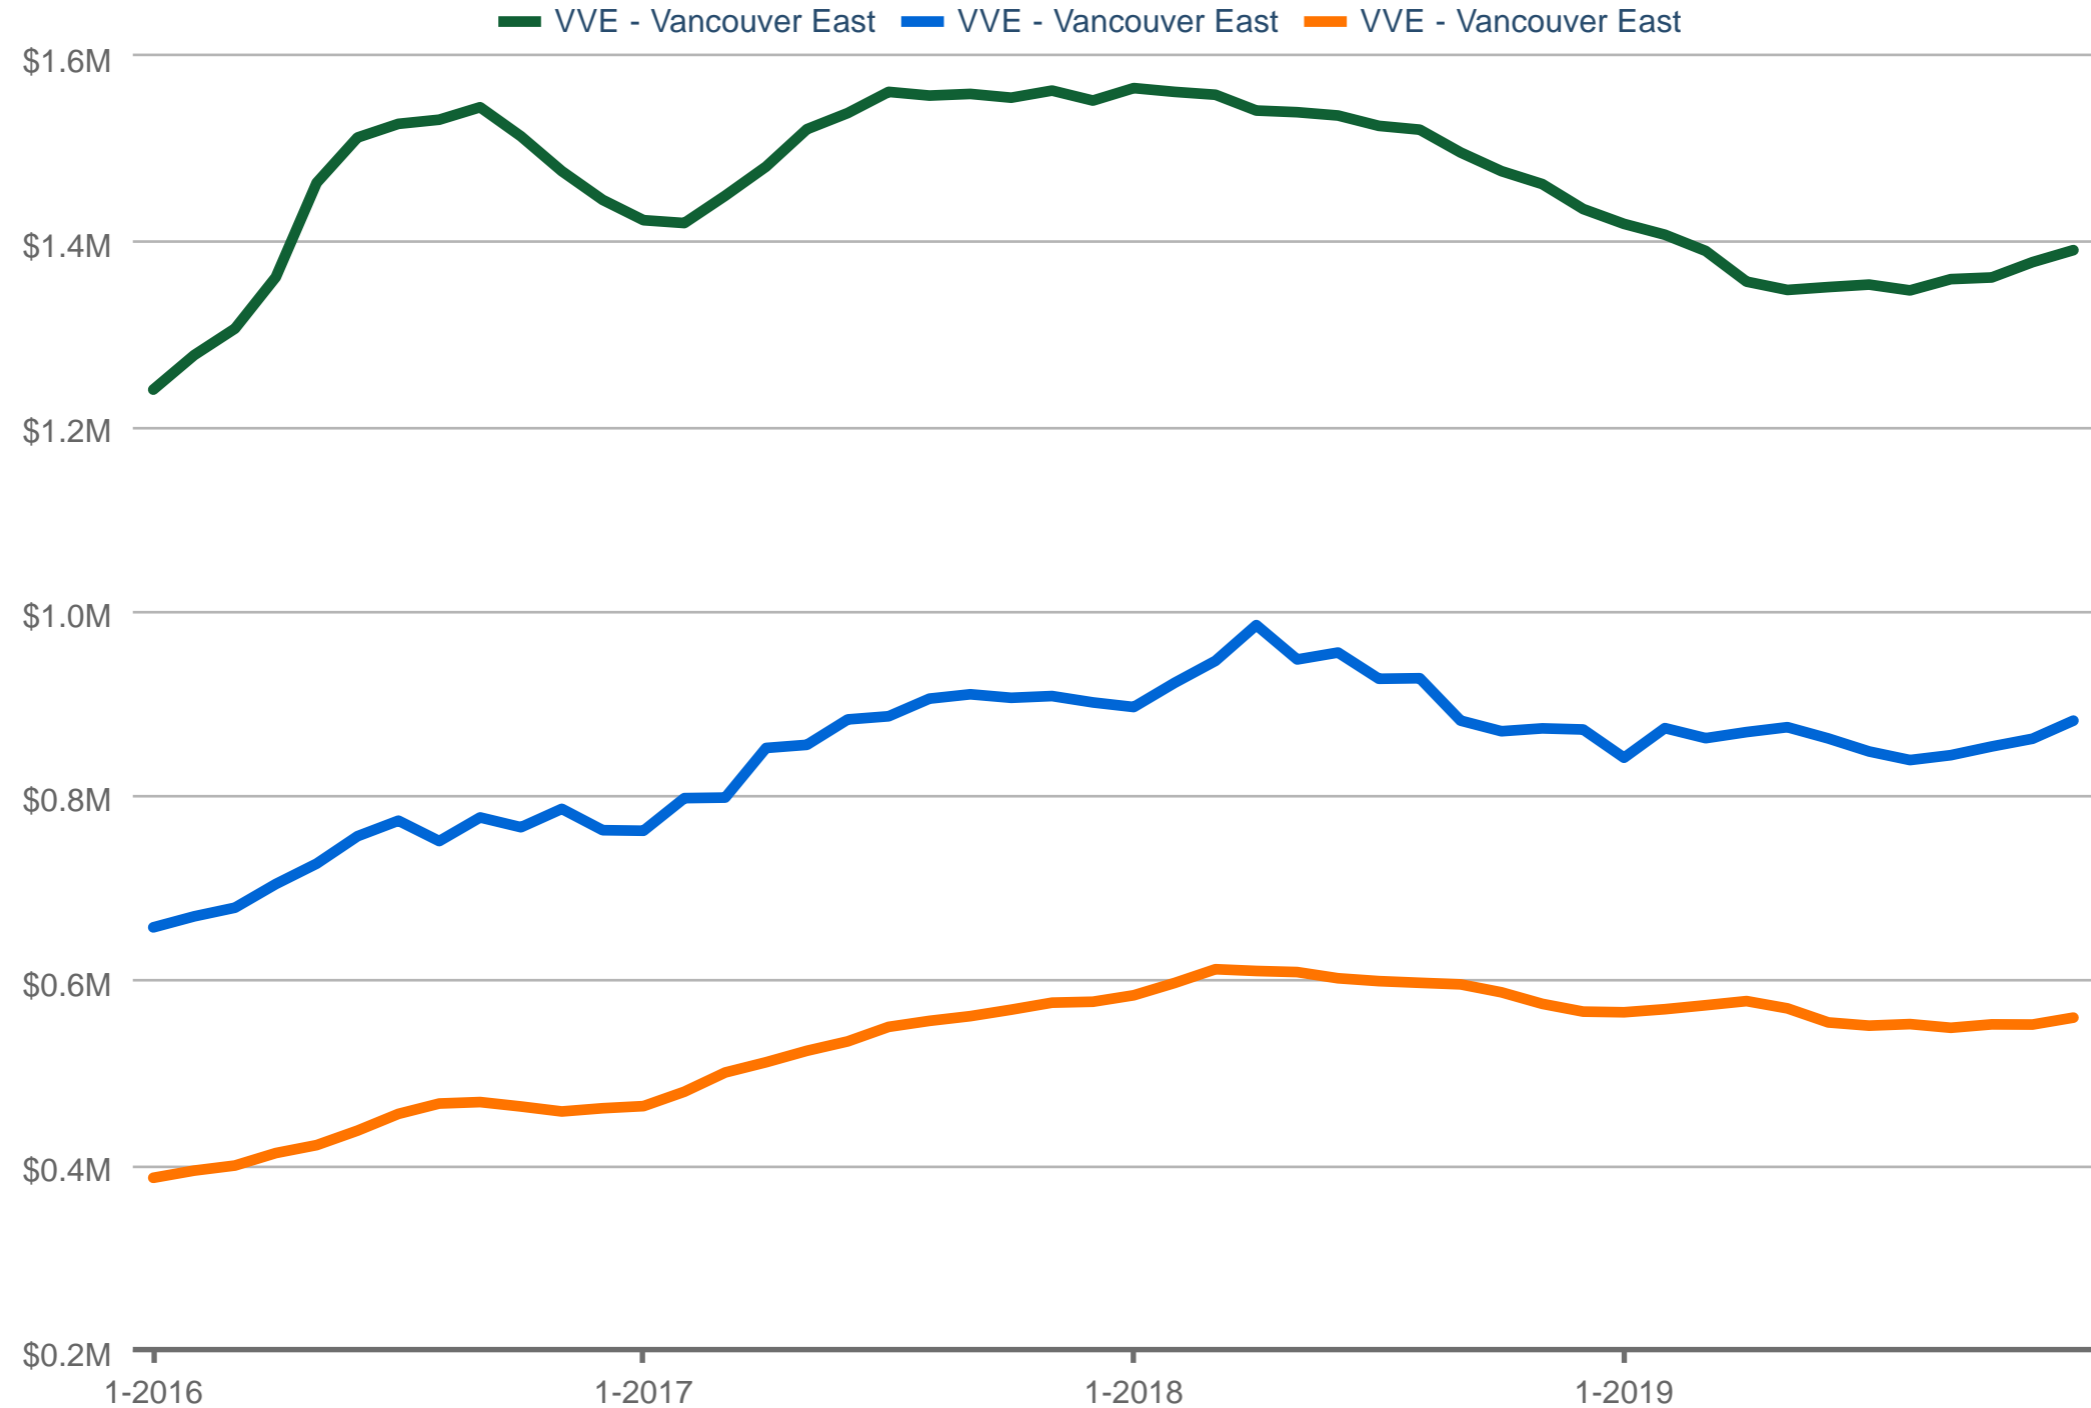

MLS® HPI Price

VVE - Vancouver East: Detached (All) | VVE - Vancouver East: Townhouse | VVE - Vancouver East: Apartment

Each data point is one month of activity. Data is from January 8, 2020.