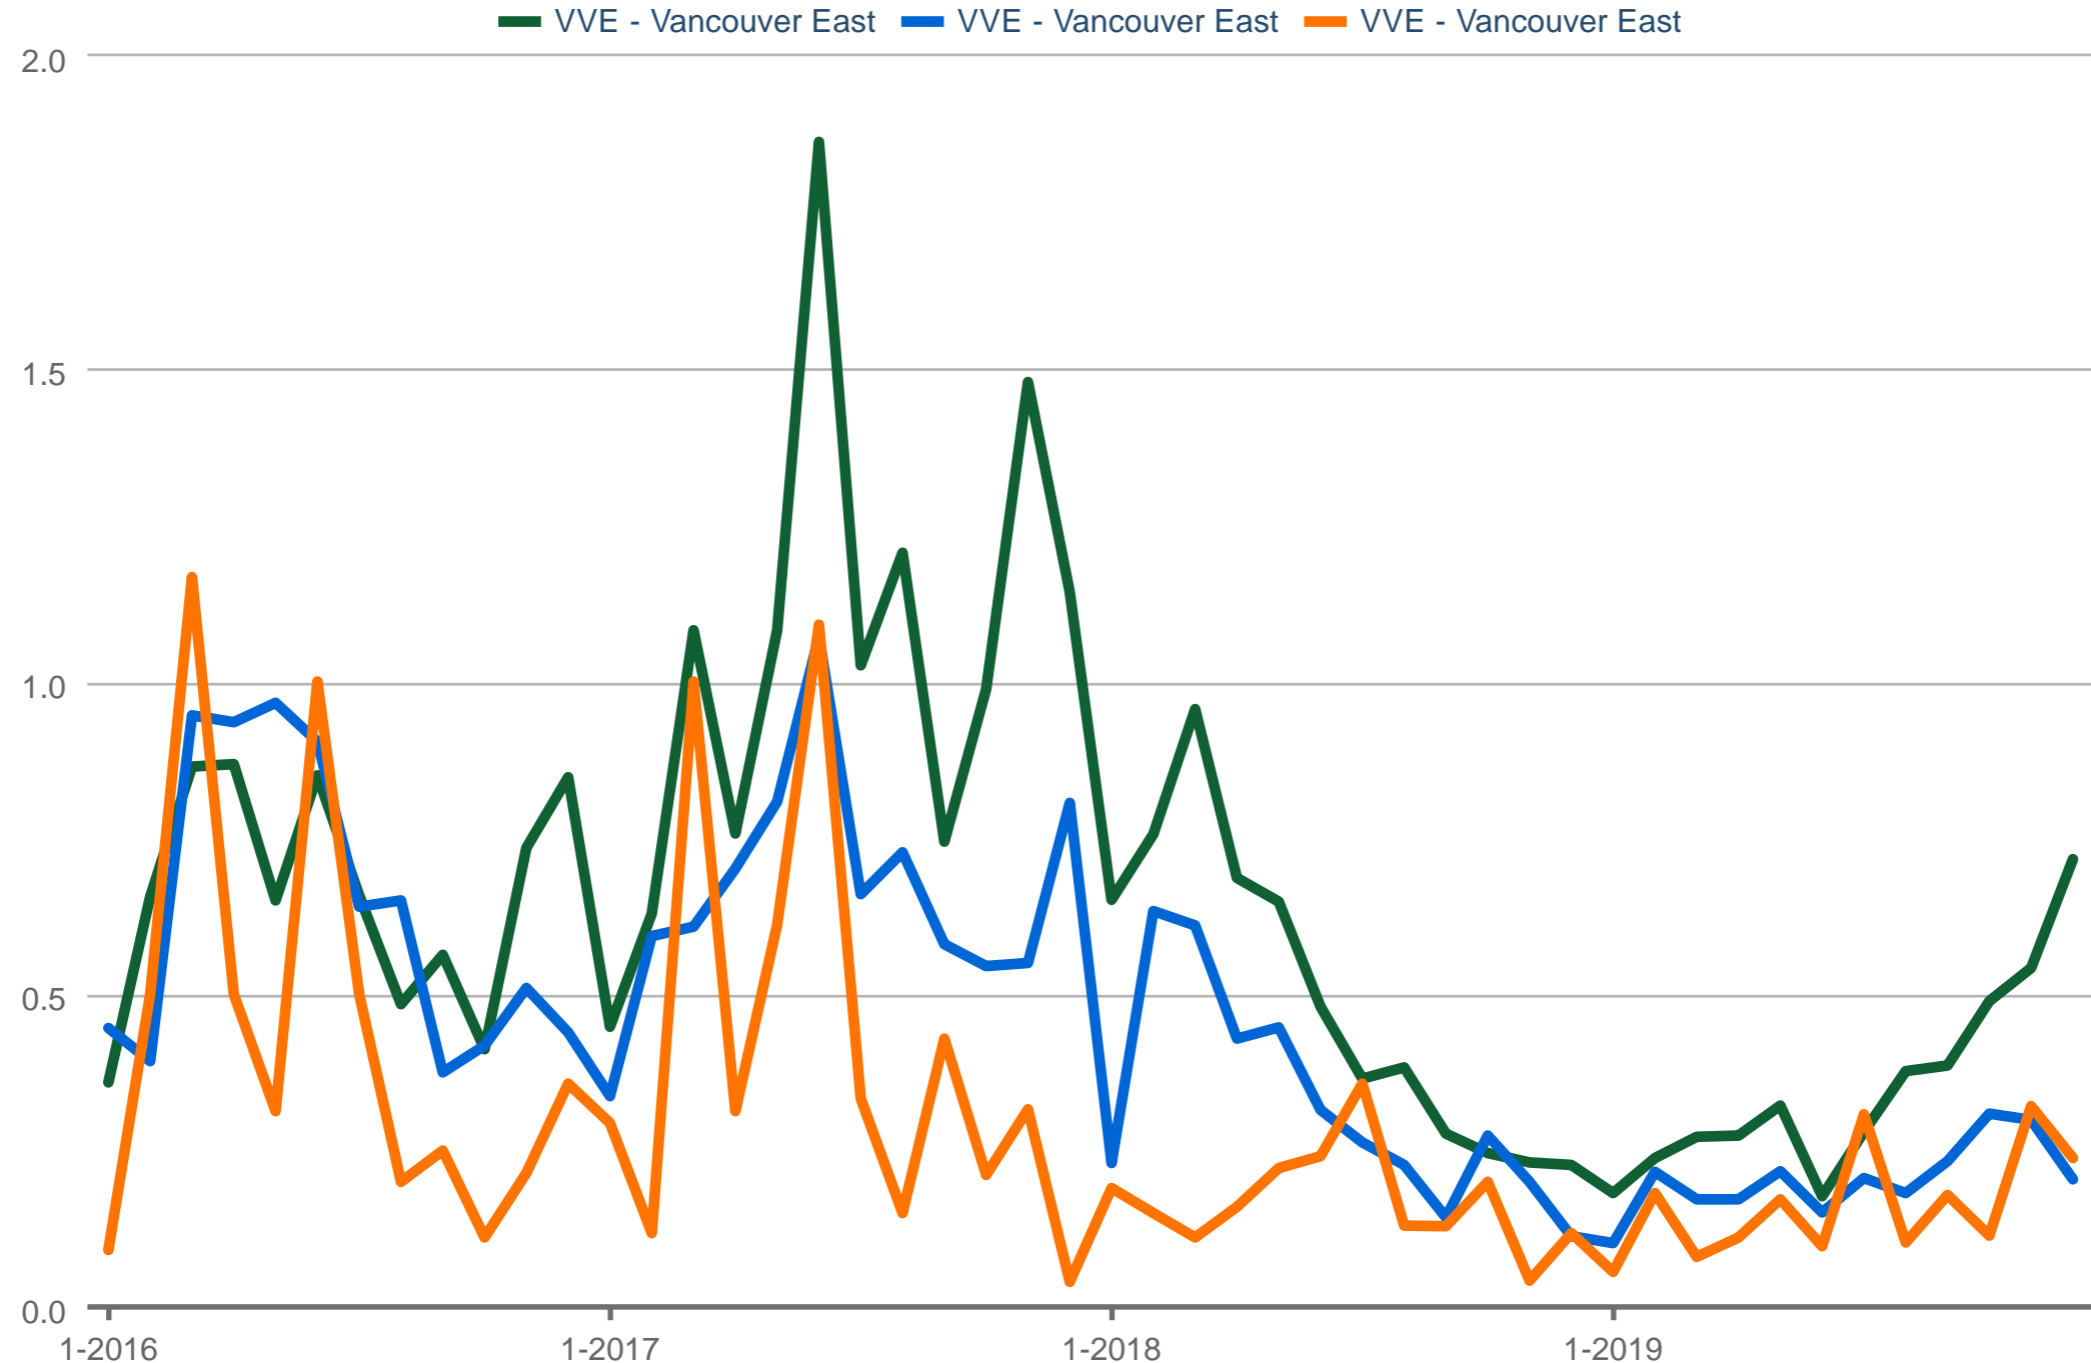

Sales to Actives Ratio

VVE - Vancouver East: 1 Bedroom or Fewer, Apartment | VVE - Vancouver East: 2 Bedrooms, Apartment | VVE - Vancouver East: 3 Bedrooms & 4 Bedrooms or More, Apartment

Each data point is one month of activity. Data is from January 8, 2020.