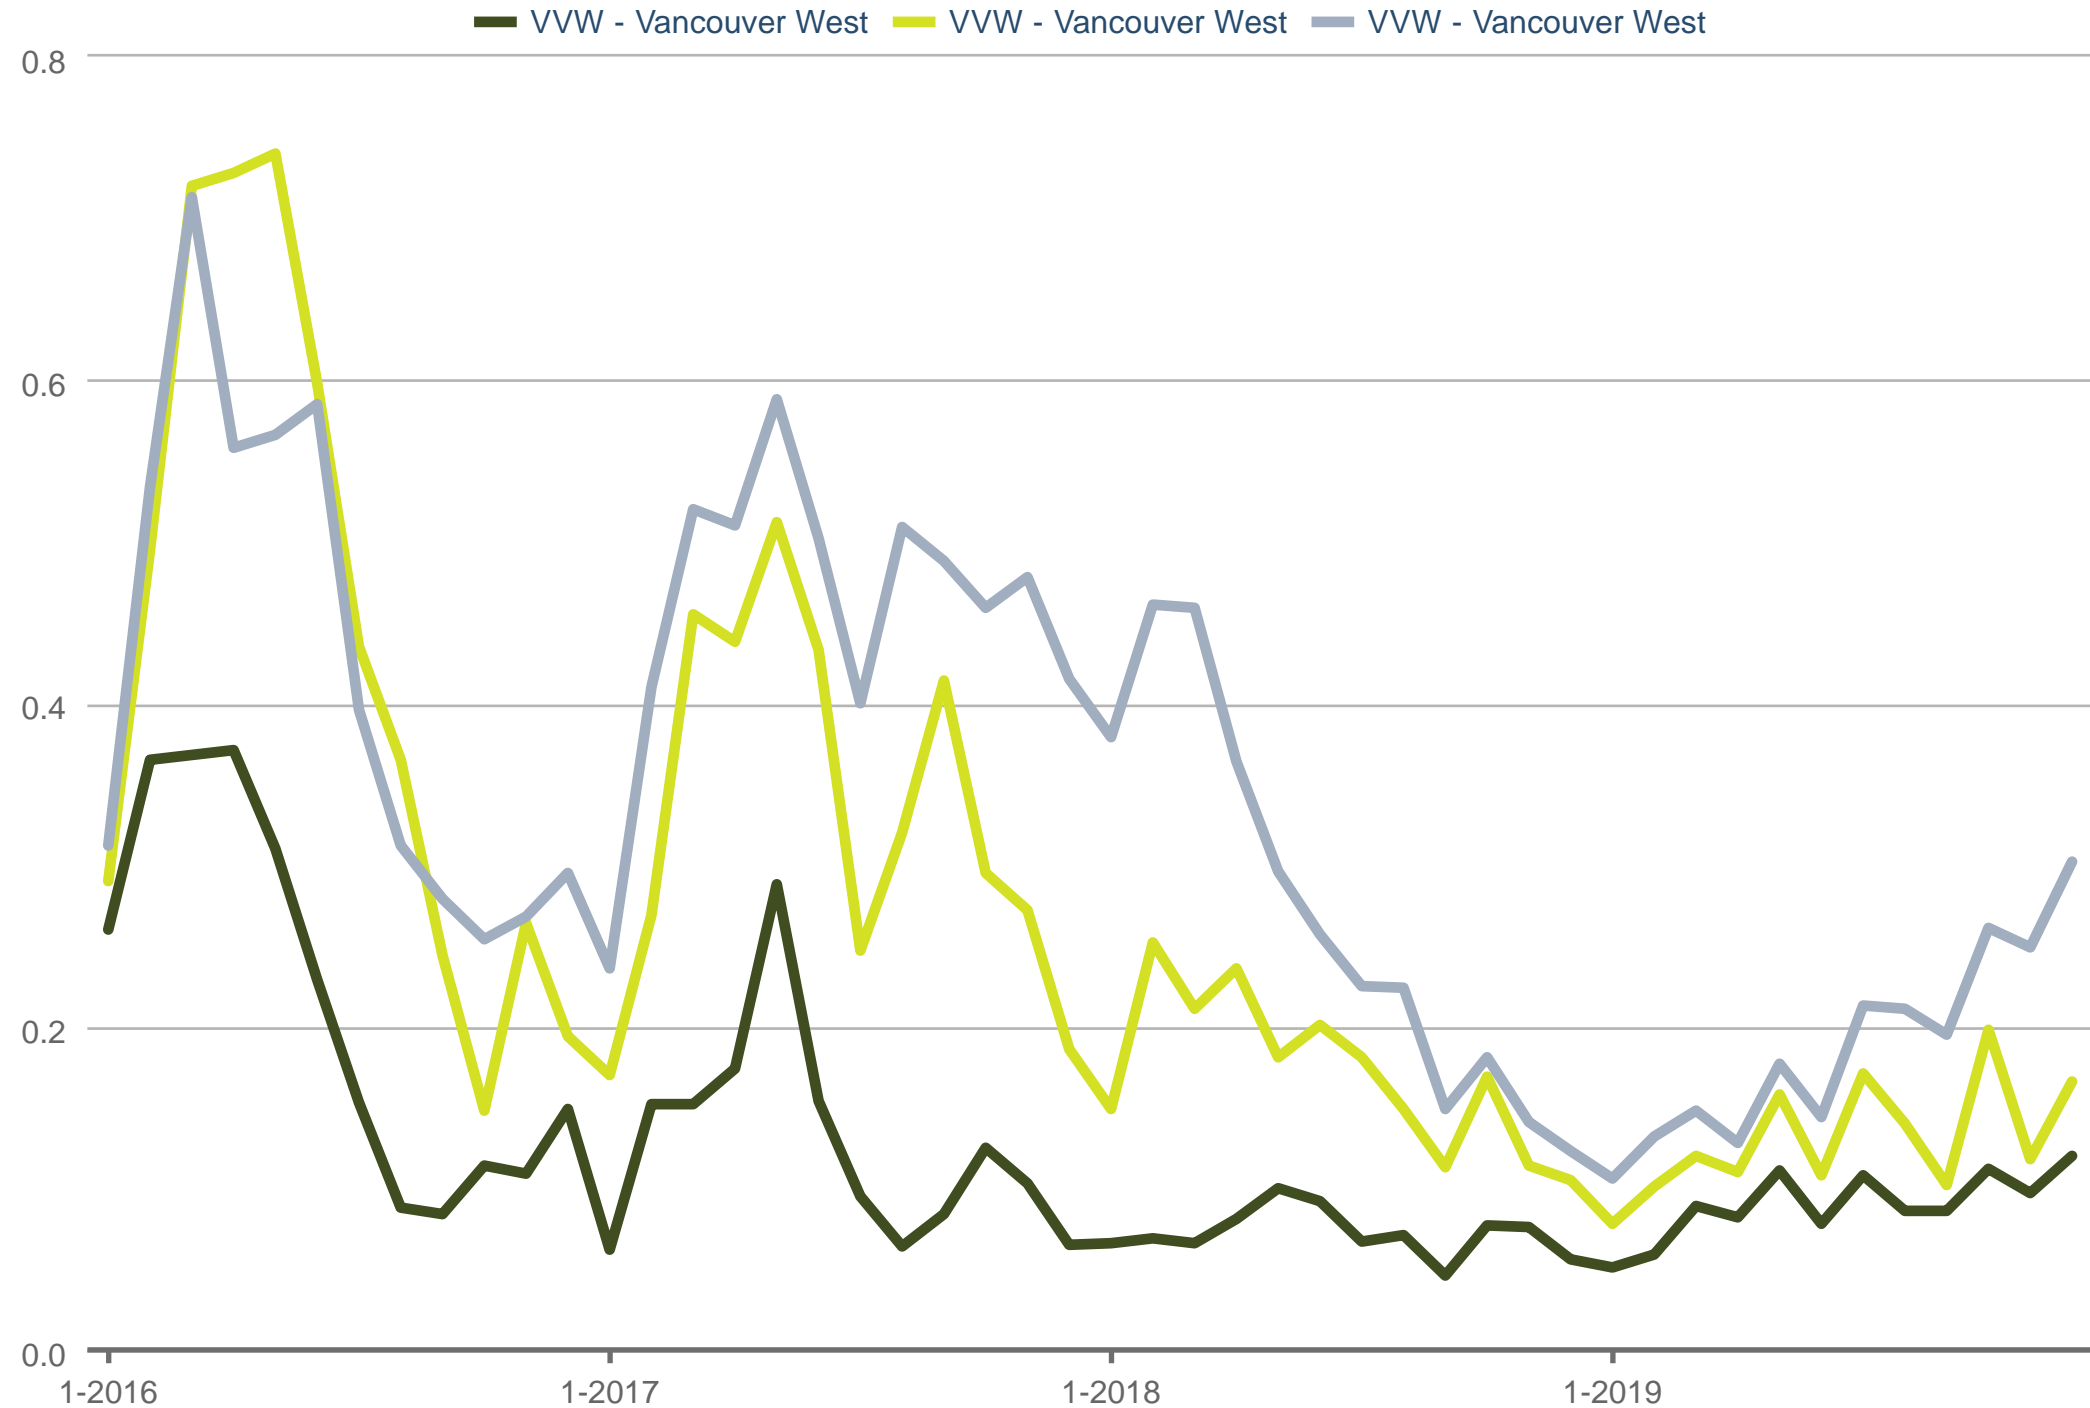

Sales to Actives Ratio

VVW - Vancouver West: Detached (All) | VVW - Vancouver West: Townhouse | VVW - Vancouver West: Apartment

Each data point is one month of activity. Data is from January 8, 2020.