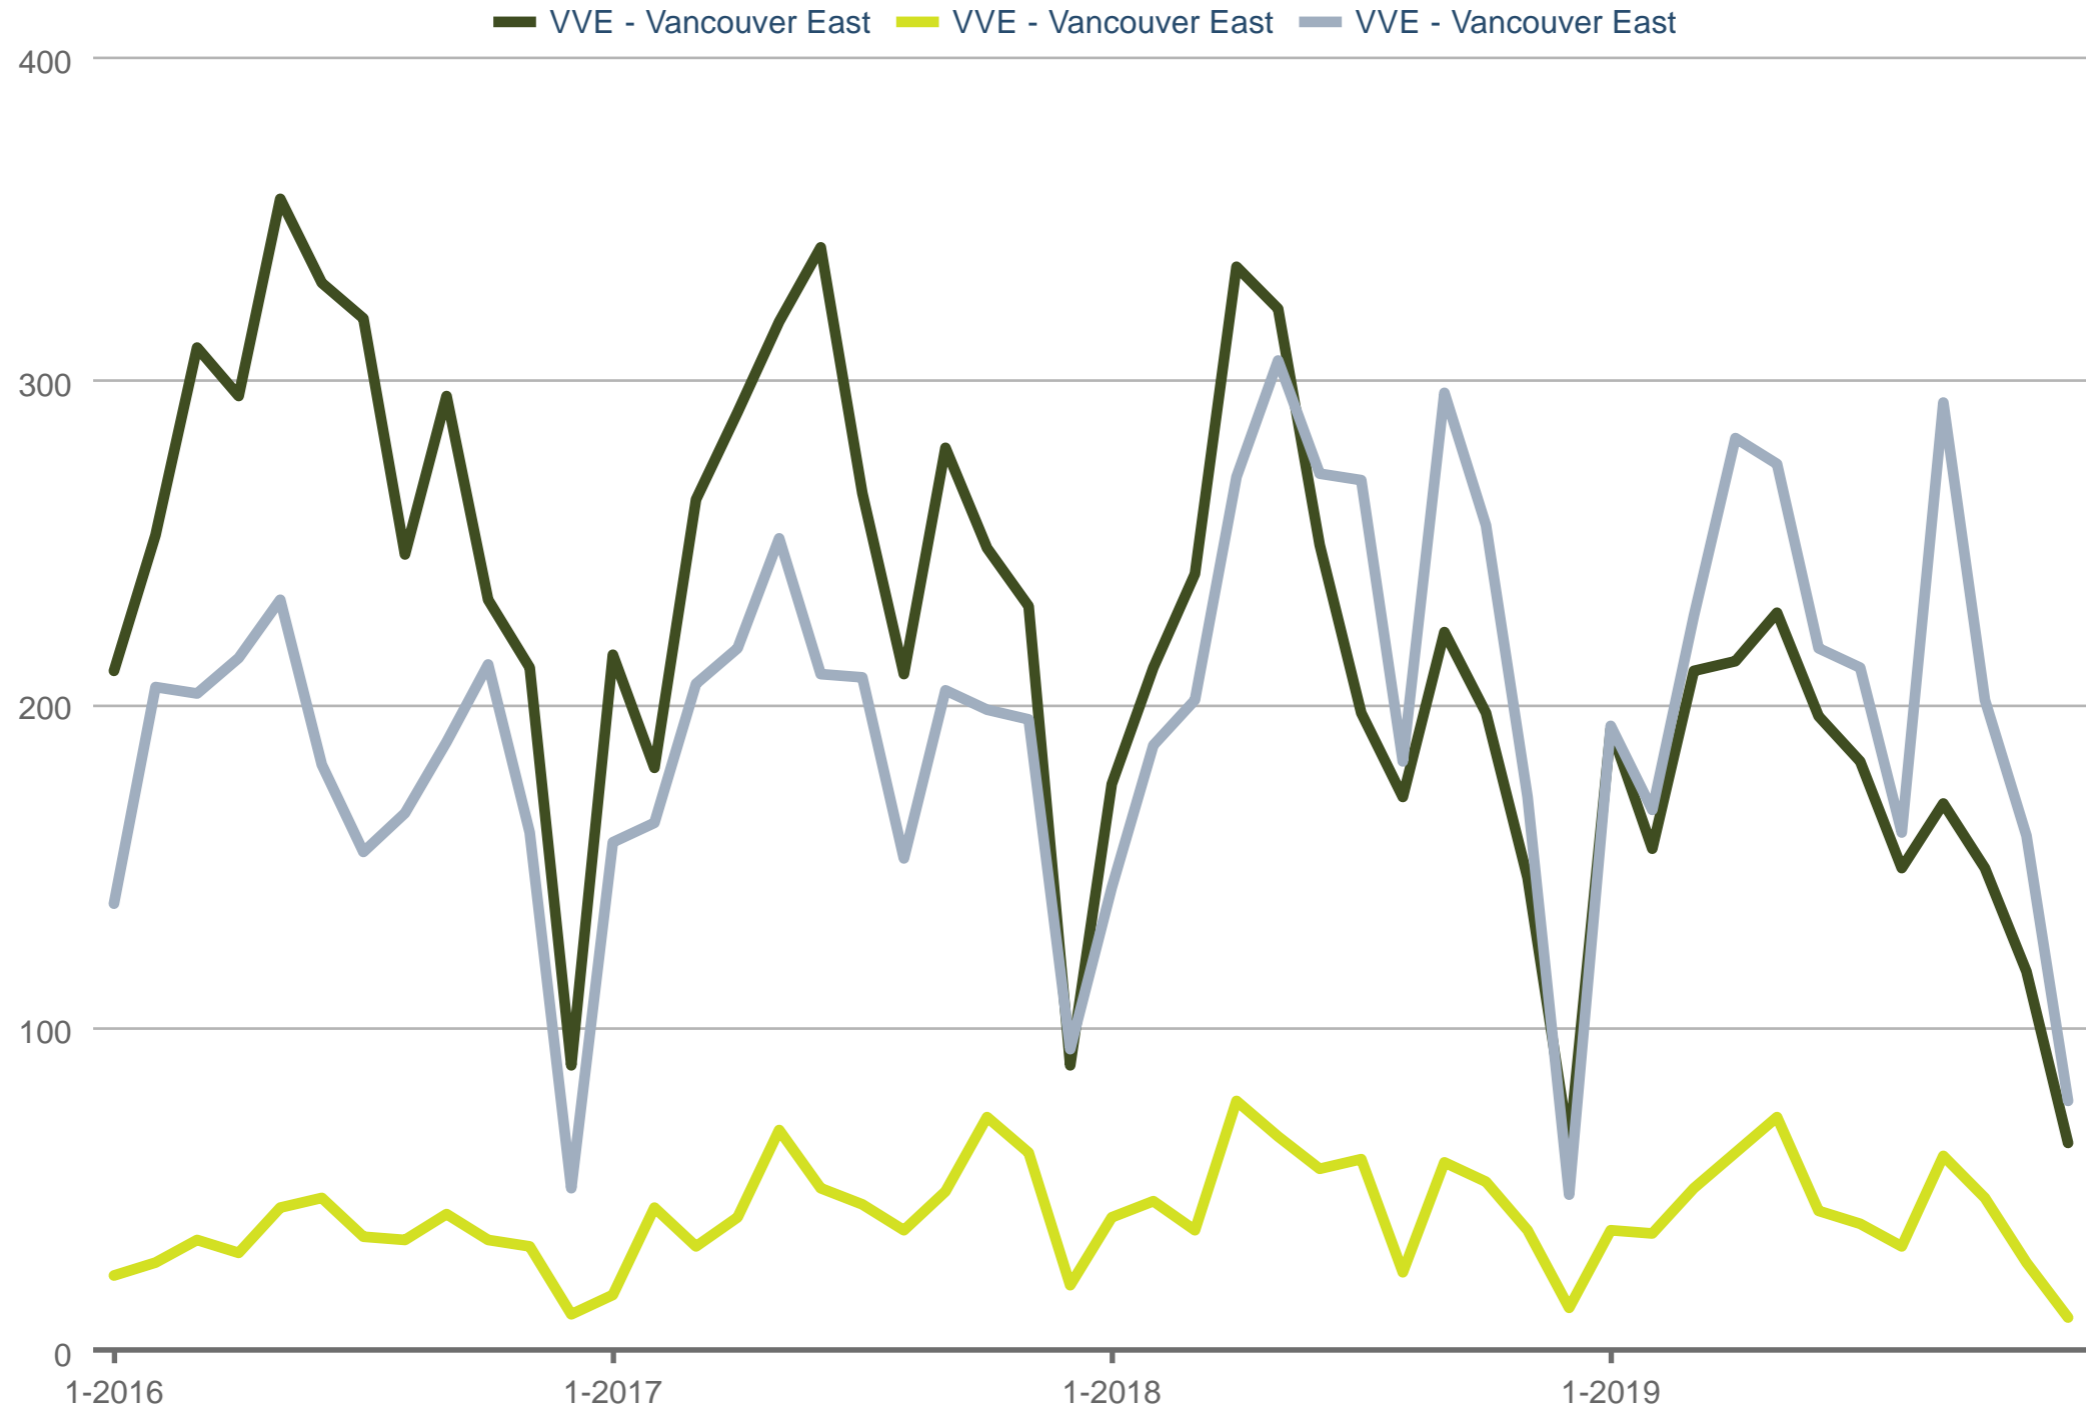

New Listings

VVE - Vancouver East: Detached (All) | VVE - Vancouver East: Townhouse | VVE - Vancouver East: Apartment

Each data point is one month of activity. Data is from January 8, 2020.