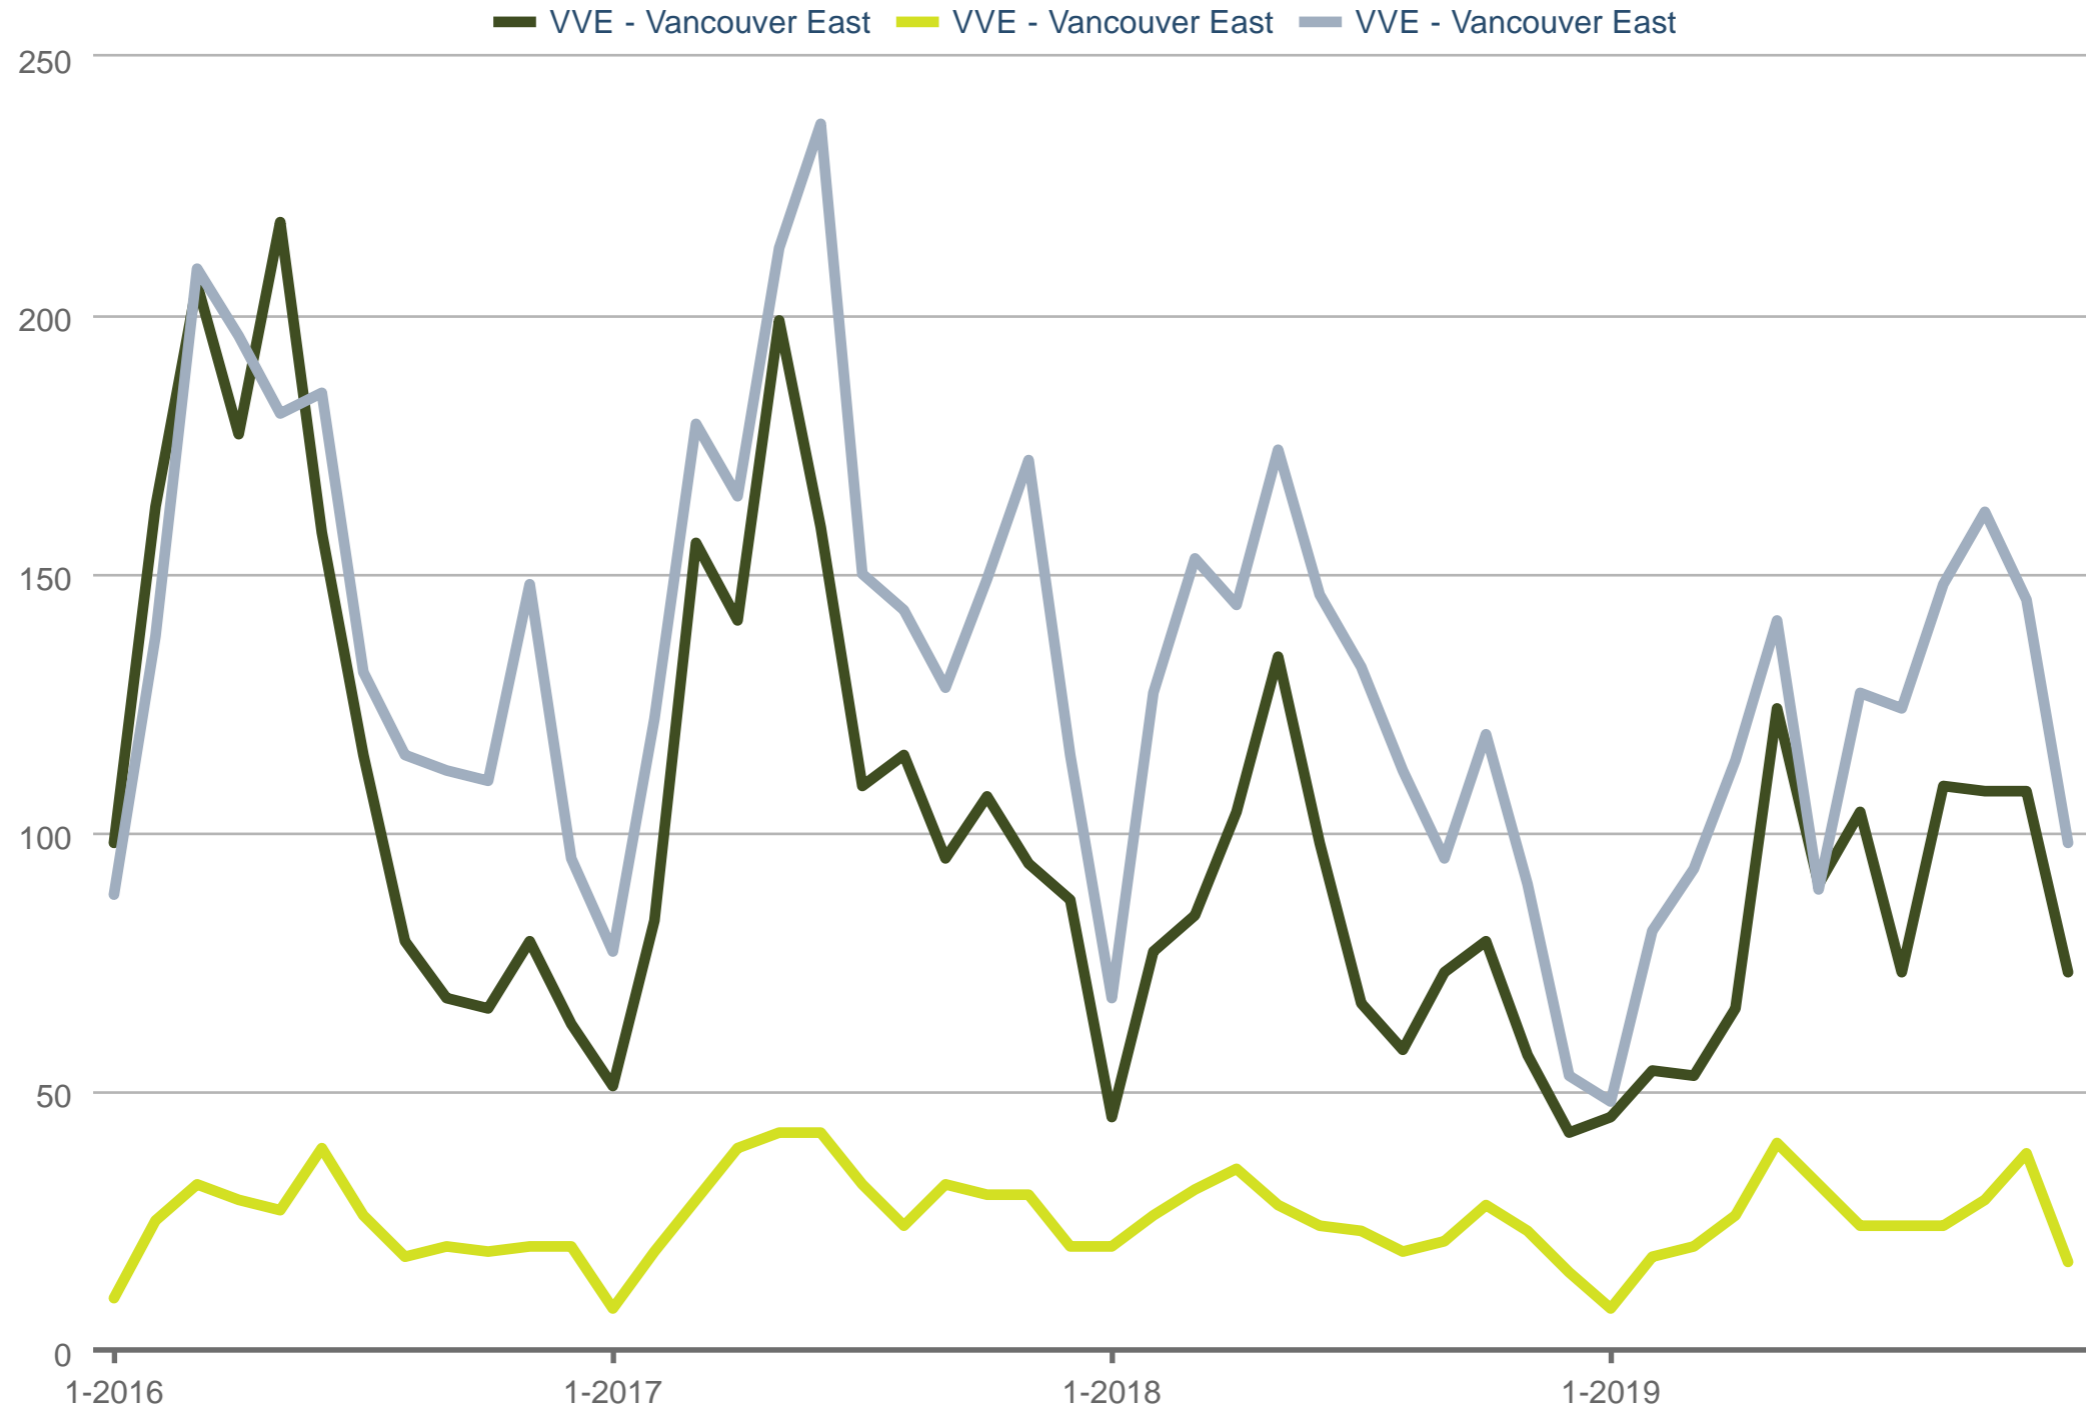

Sales

VVE - Vancouver East: Detached (All) | VVE - Vancouver East: Townhouse | VVE - Vancouver East: Apartment

Each data point is one month of activity. Data is from January 8, 2020.