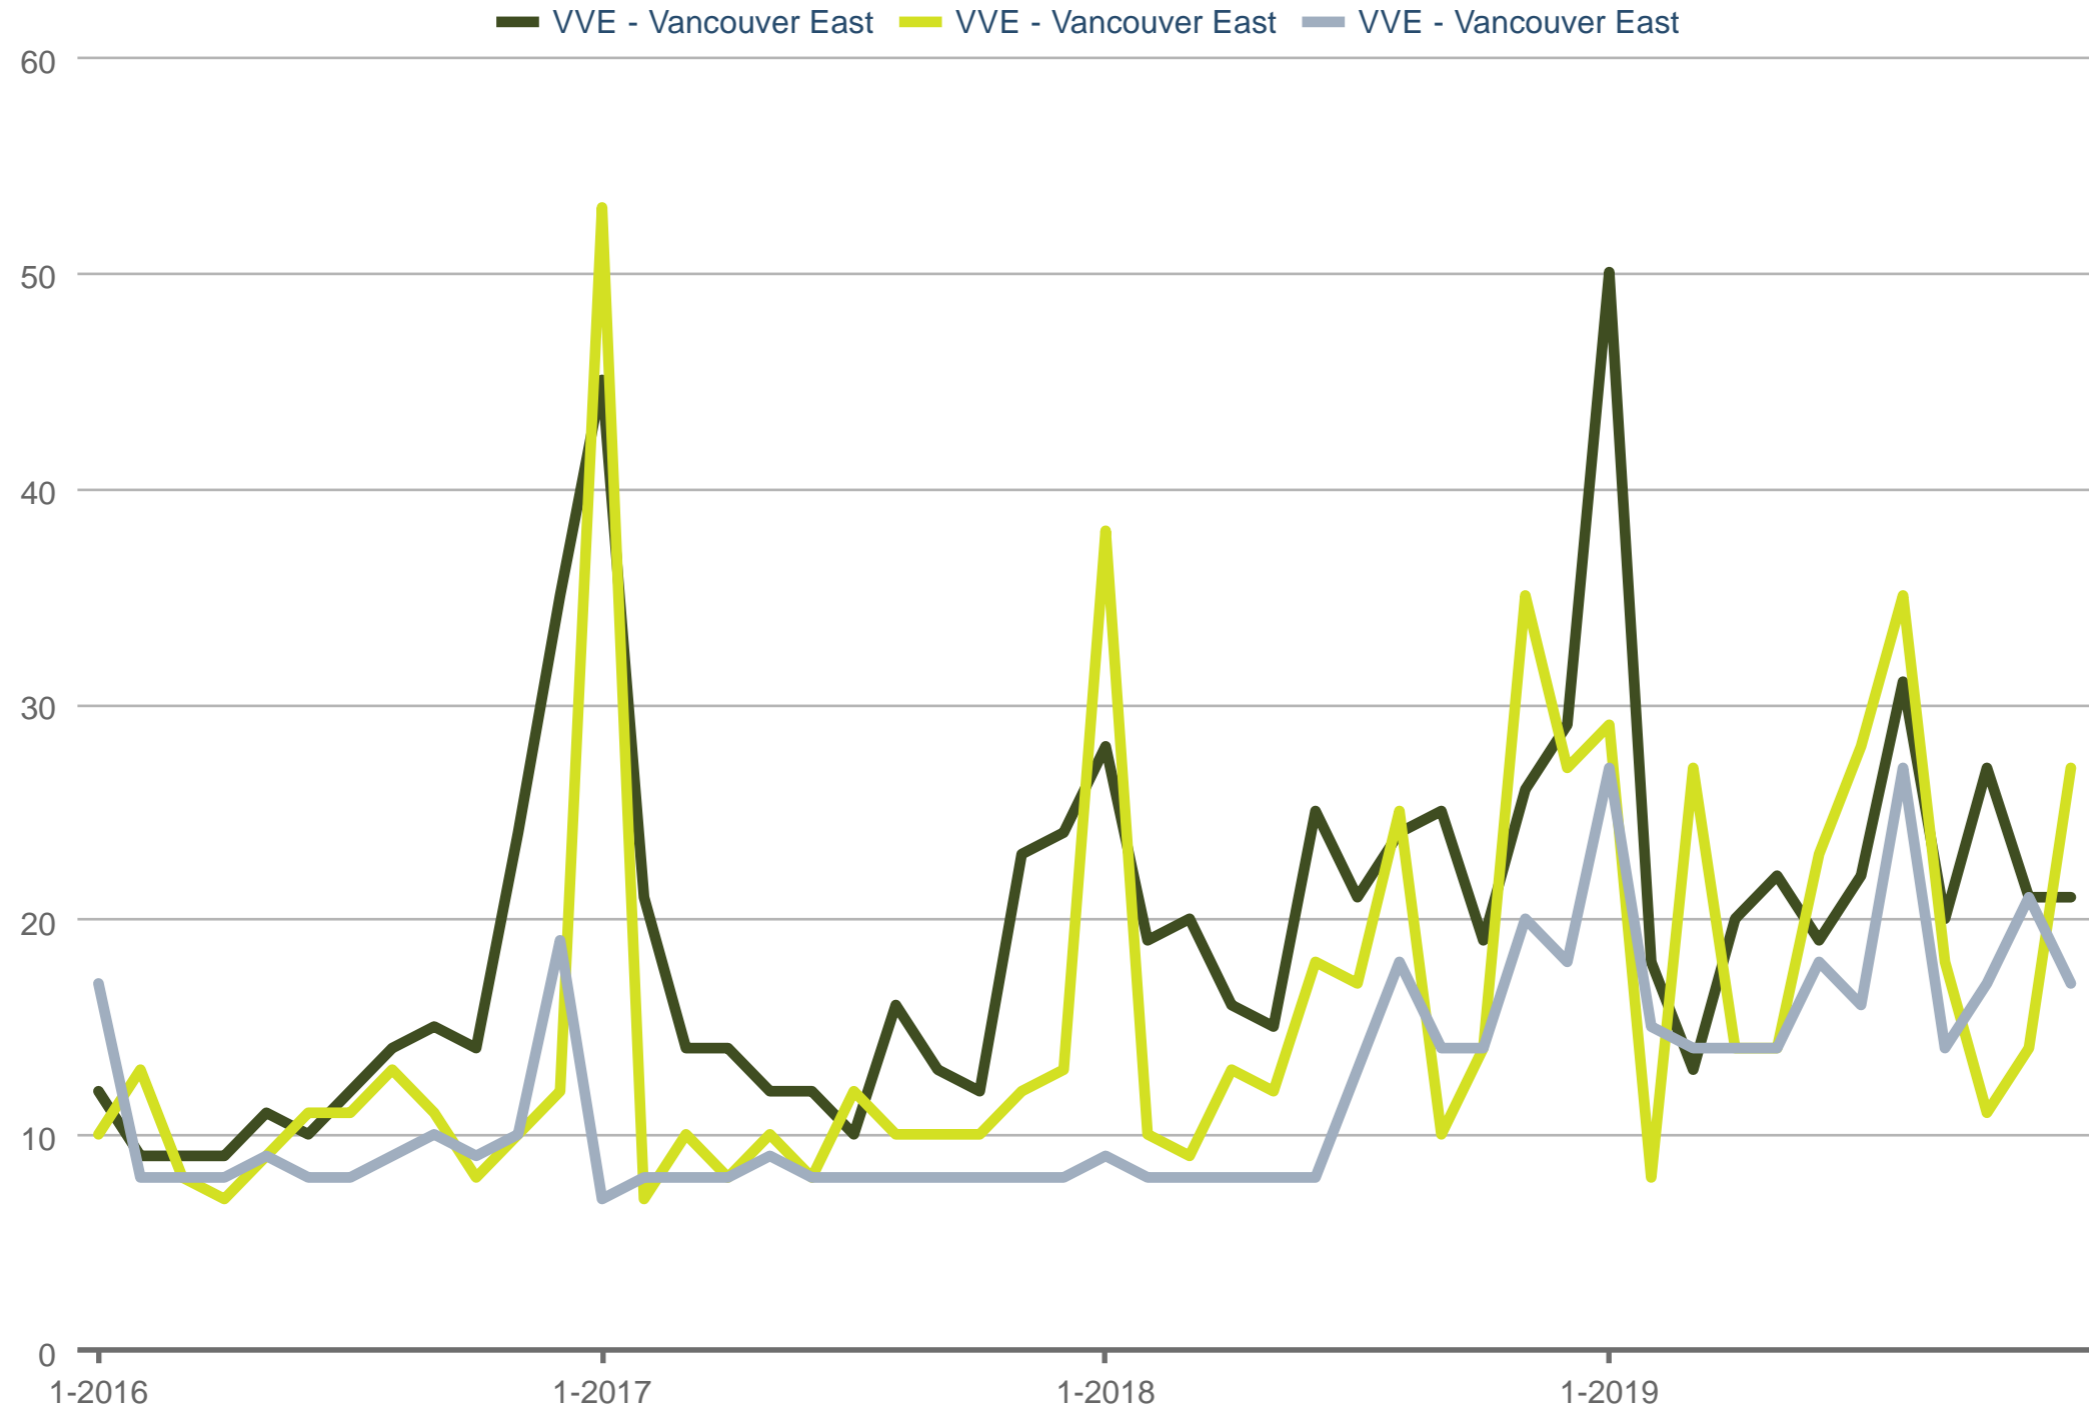

### Median Listing to Contract Days

VVE - Vancouver East: Detached (All) | VVE - Vancouver East: Townhouse | VVE - Vancouver East: Apartment

Each data point is one month of activity. Data is from January 8, 2020.