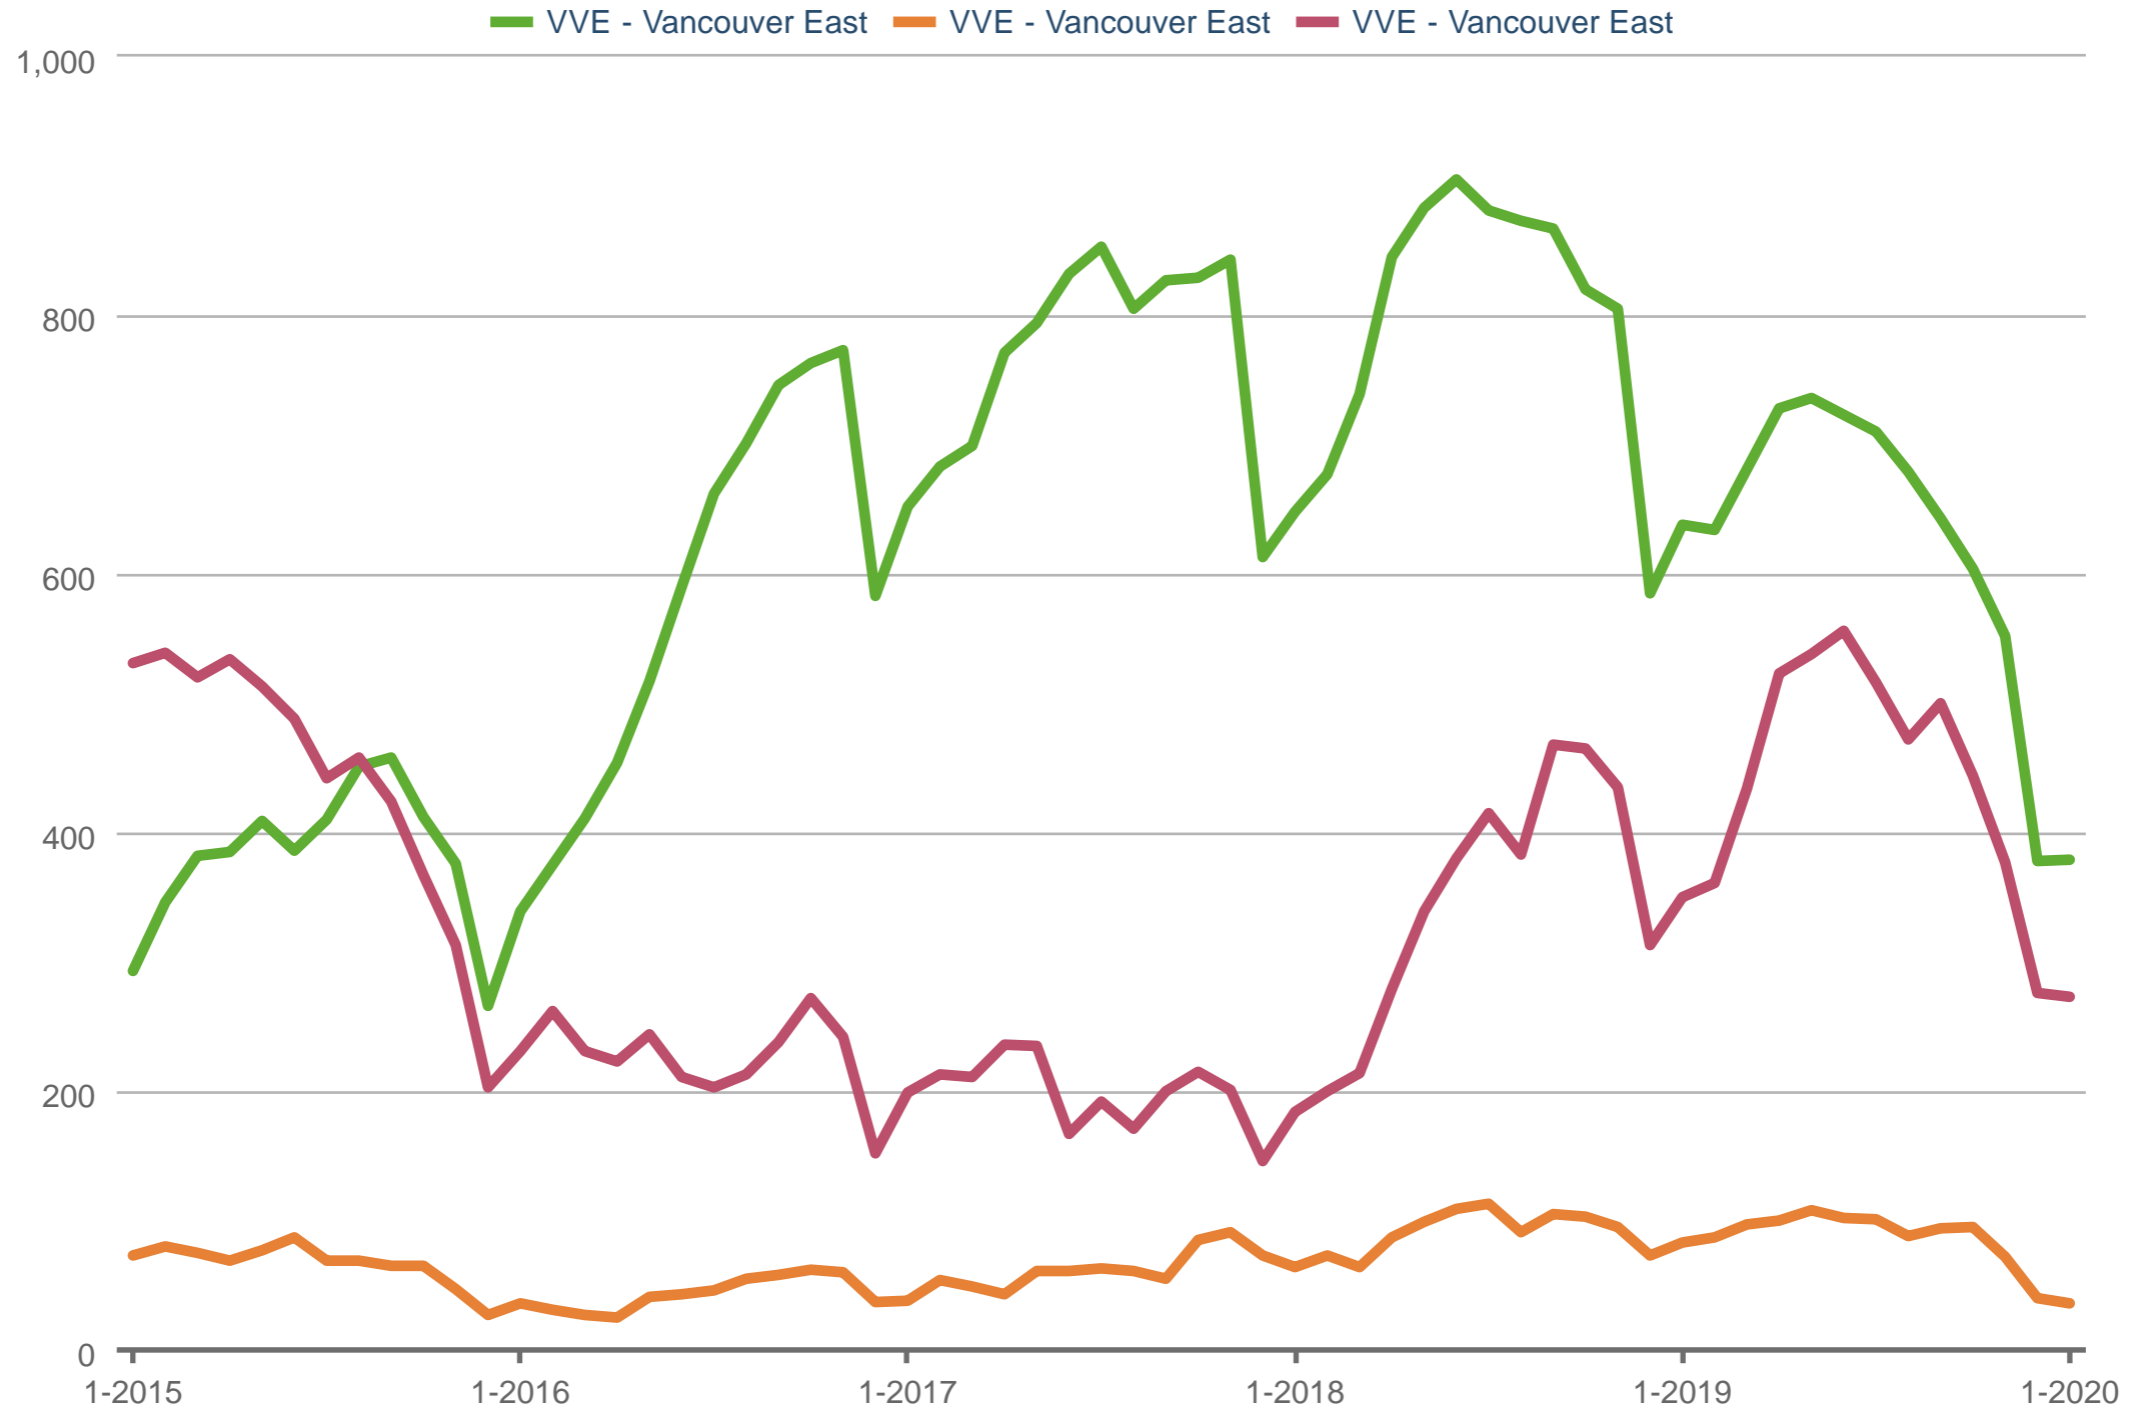

Kristi Holz PREC*
Stilhavn Real Estate Services

Office: 778-387-7371

Cell: 778-387-7371

Kristi@RealEstateVancity.ca

www.RealEstateVancity.ca

Total Inventory

VVE - Vancouver East: Detached (All) | VVE - Vancouver East: Townhouse | VVE - Vancouver East: Apartment

Each data point is one month of activity. Data is from February 5, 2020.

All data from Greater Vancouver REALTORS © 2025 ShowingTime Plus, LLC.