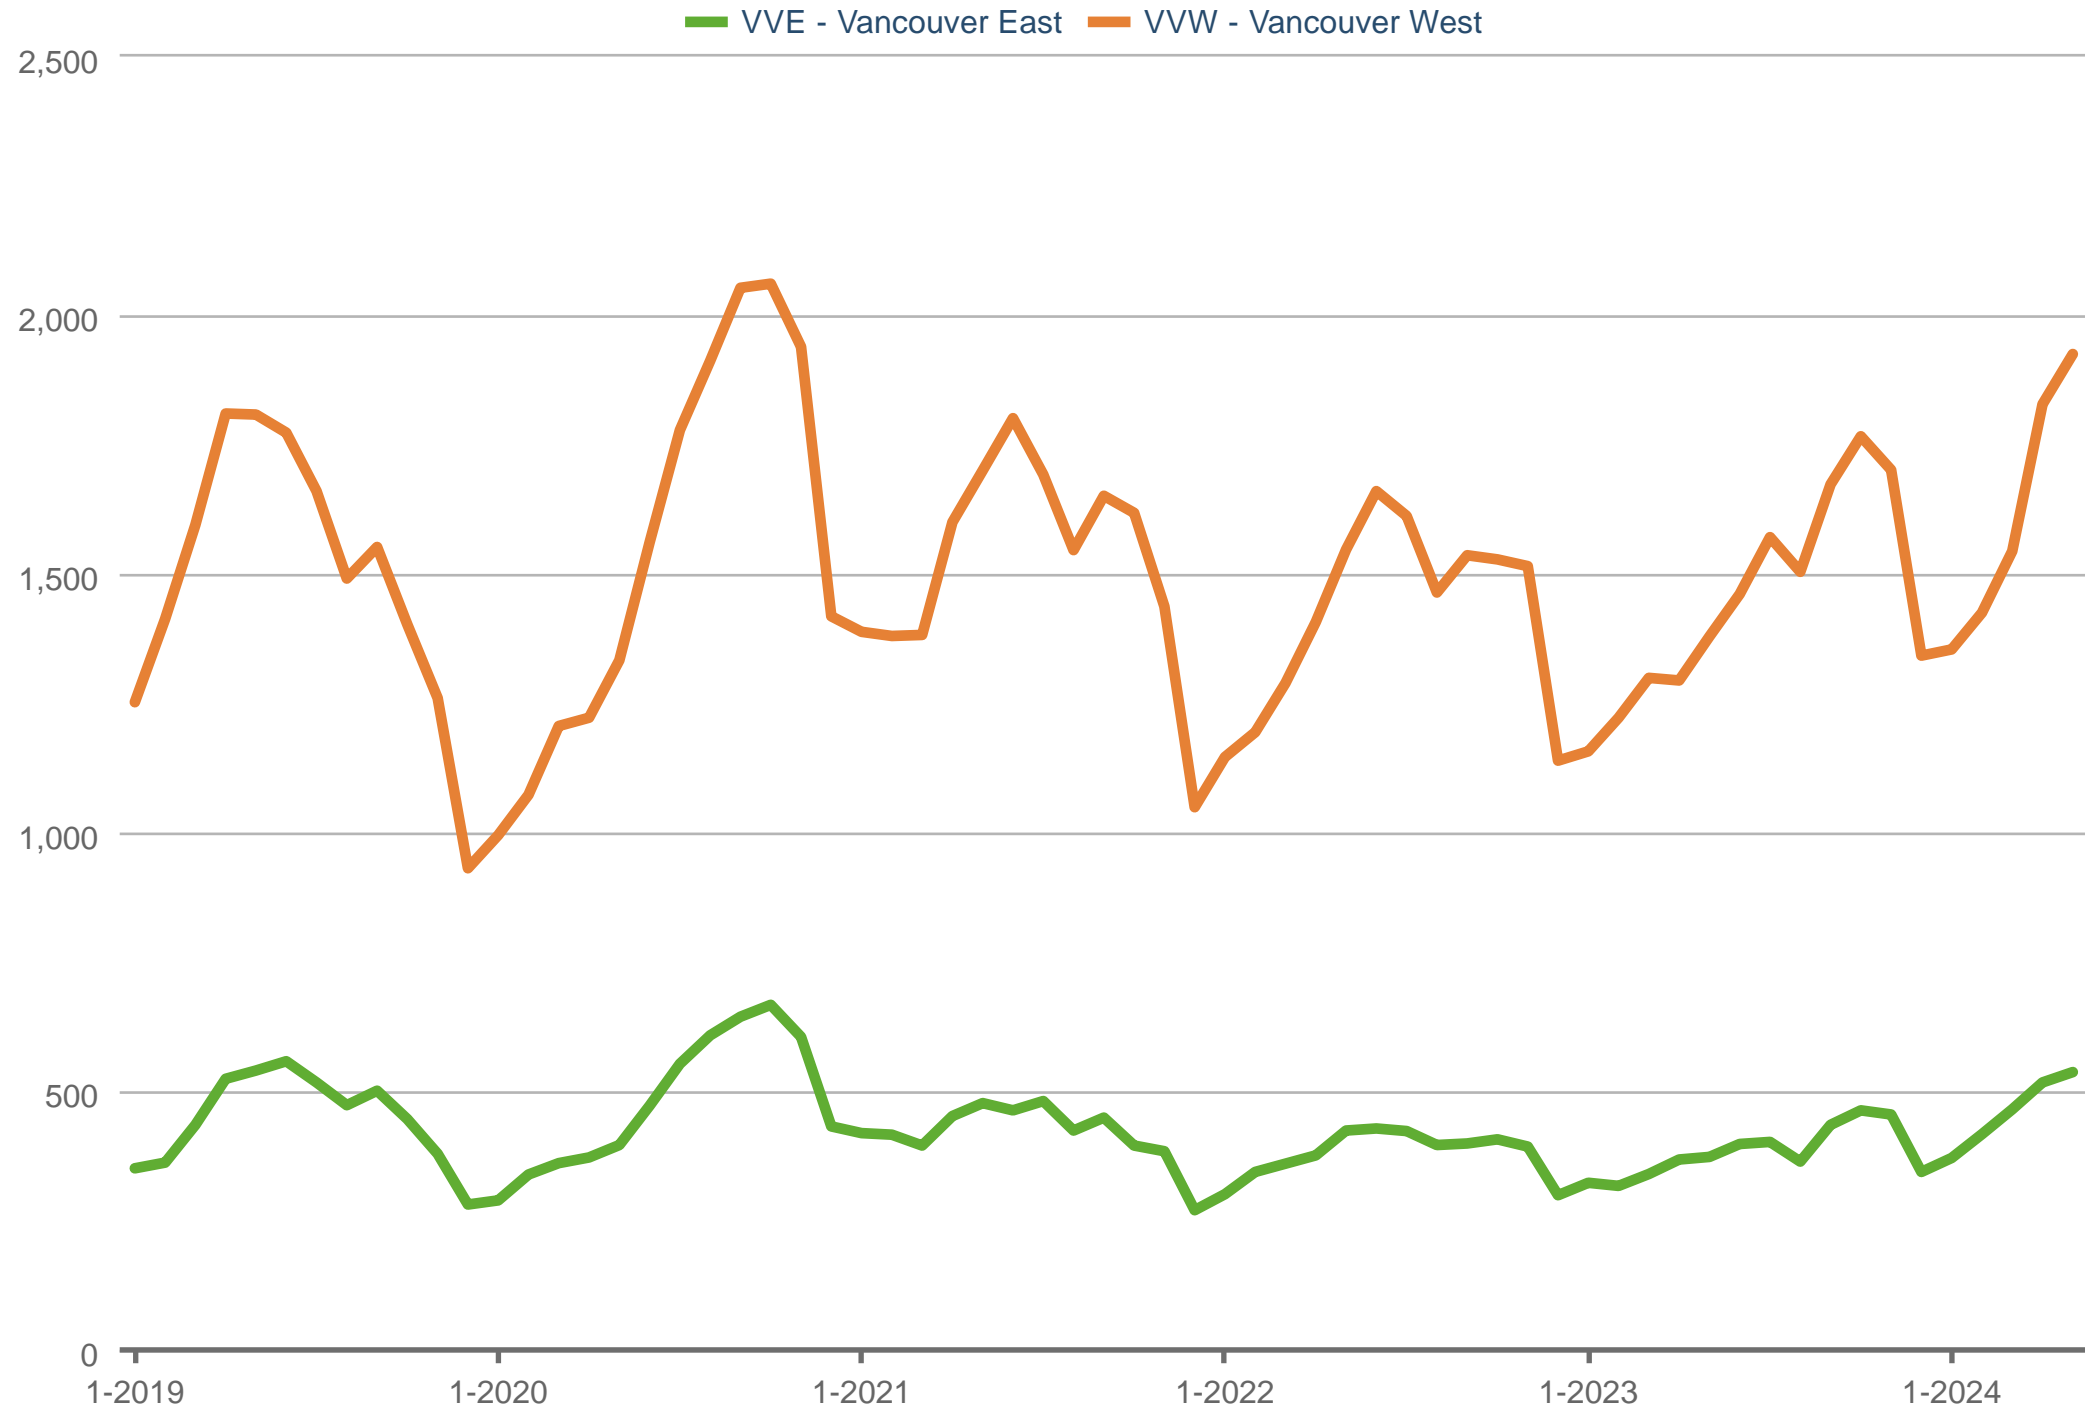

Total Inventory

VVE - Vancouver East & VWV - Vancouver West: Apartment

Each data point is one month of activity. Data is from June 18, 2024.