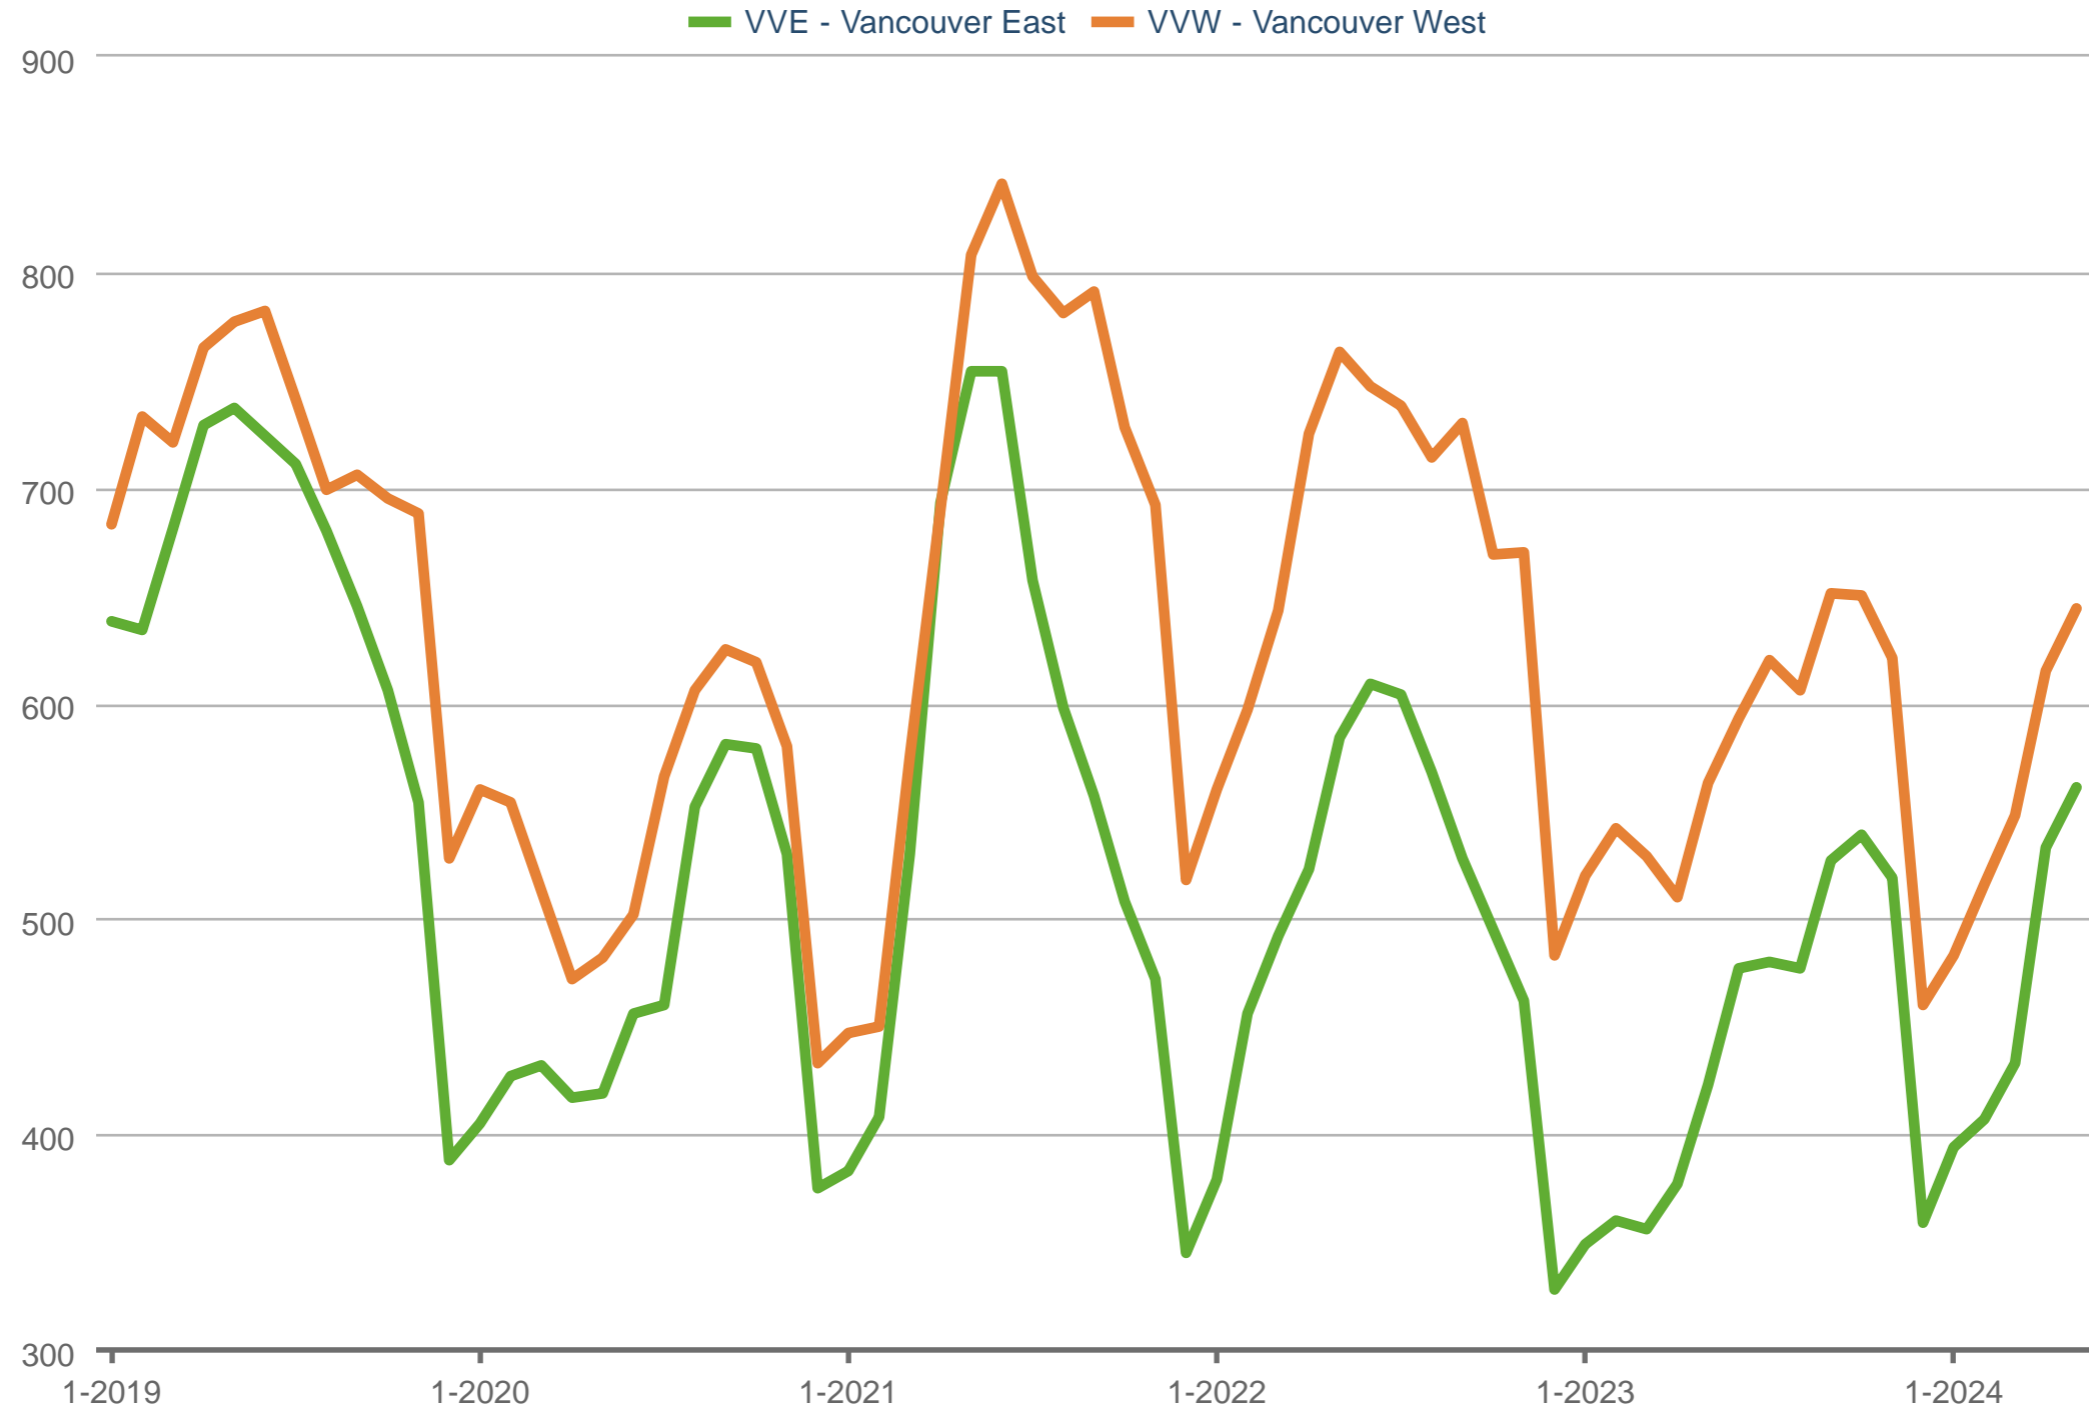

### Total Inventory

VVE - Vancouver East & VWV - Vancouver West: Detached (All)

Each data point is one month of activity. Data is from June 18, 2024.