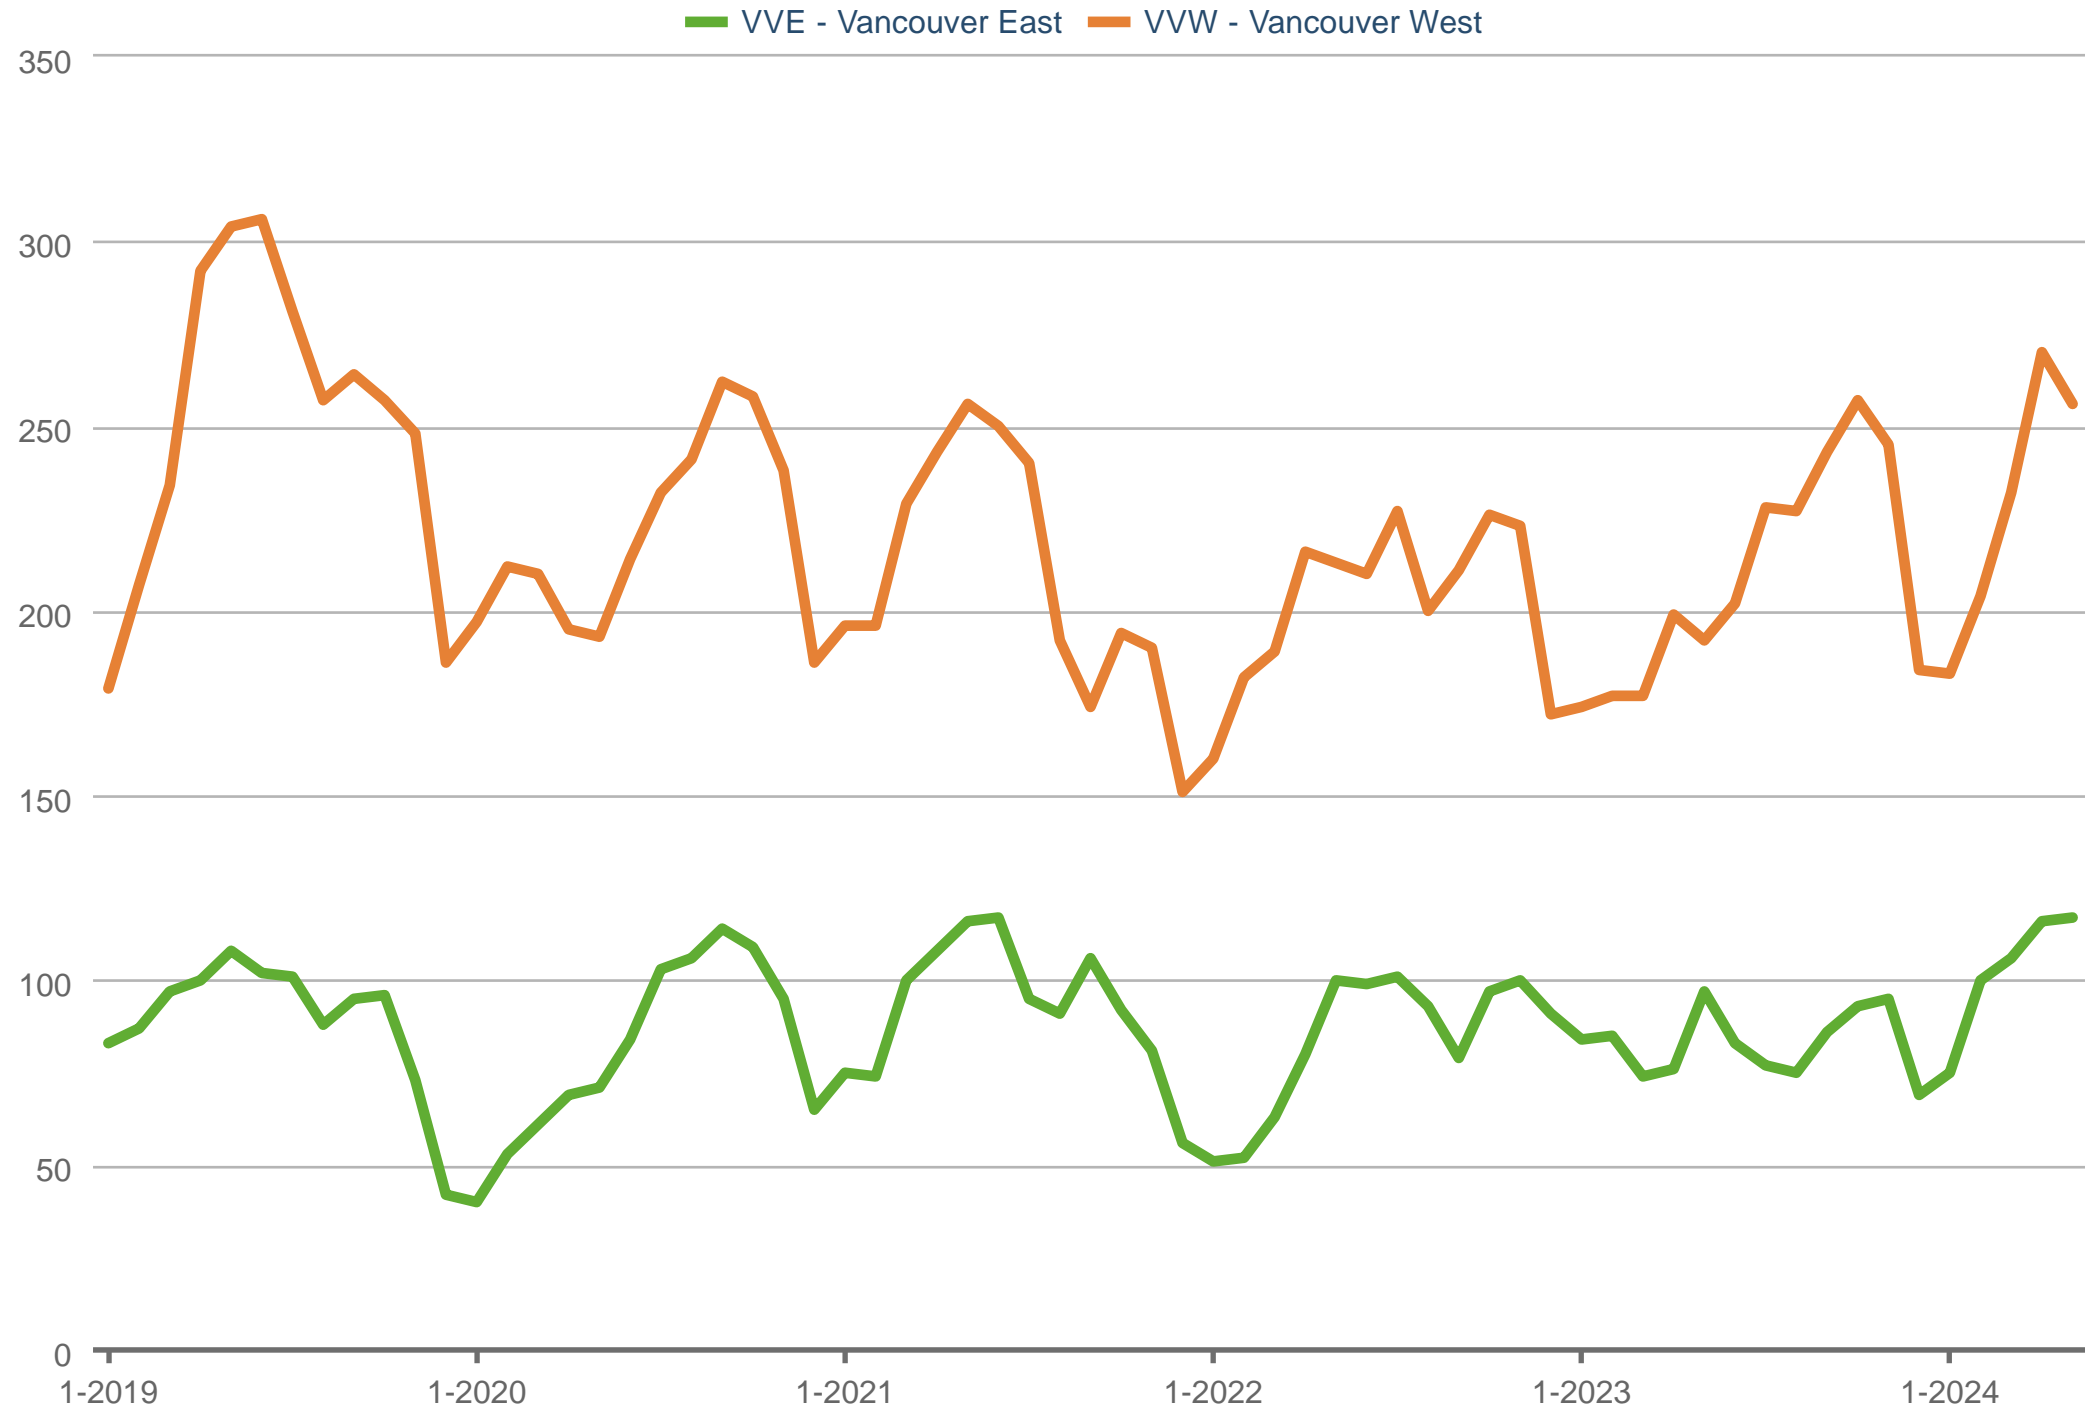

Total Inventory

VVE - Vancouver East & VWV - Vancouver West: Townhouse

Each data point is one month of activity. Data is from June 18, 2024.