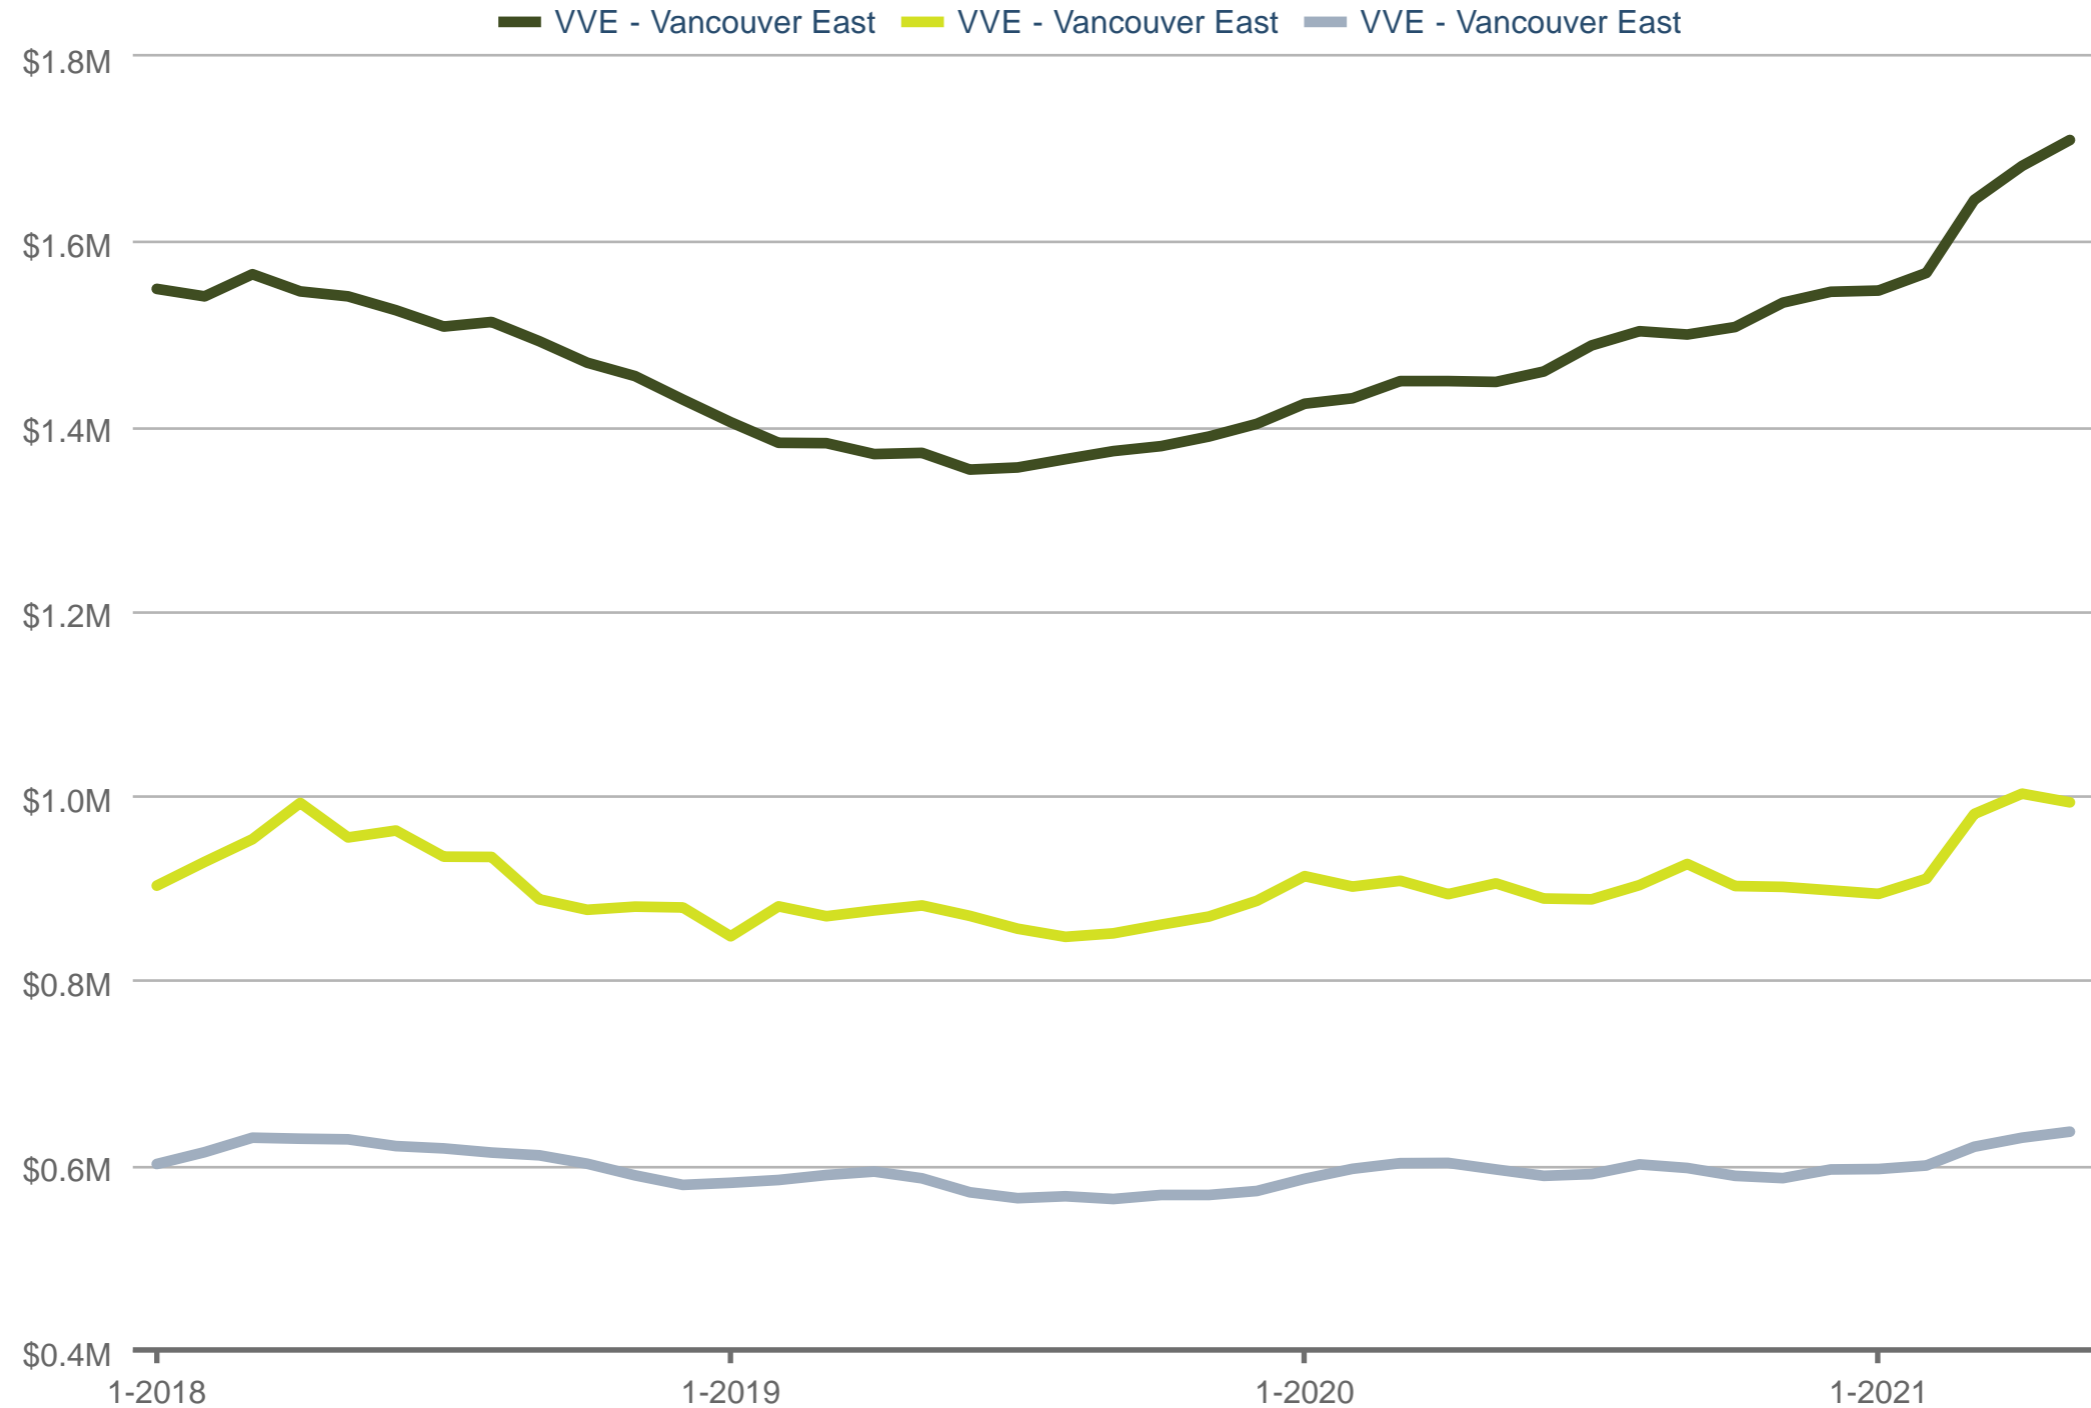

Kristi Holz PREC*
Stilhavn Real Estate Services

Office: 778-387-7371
Cell: 778-387-7371
Kristi@RealEstateVancity.ca
www.RealEstateVancity.ca

MLS® HPI Price

VVE - Vancouver East: Detached (All) | VVE - Vancouver East: Townhouse | VVE - Vancouver East: Apartment

Each data point is one month of activity. Data is from June 4, 2021.

All data from Greater Vancouver REALTORS © 2024 ShowingTime.