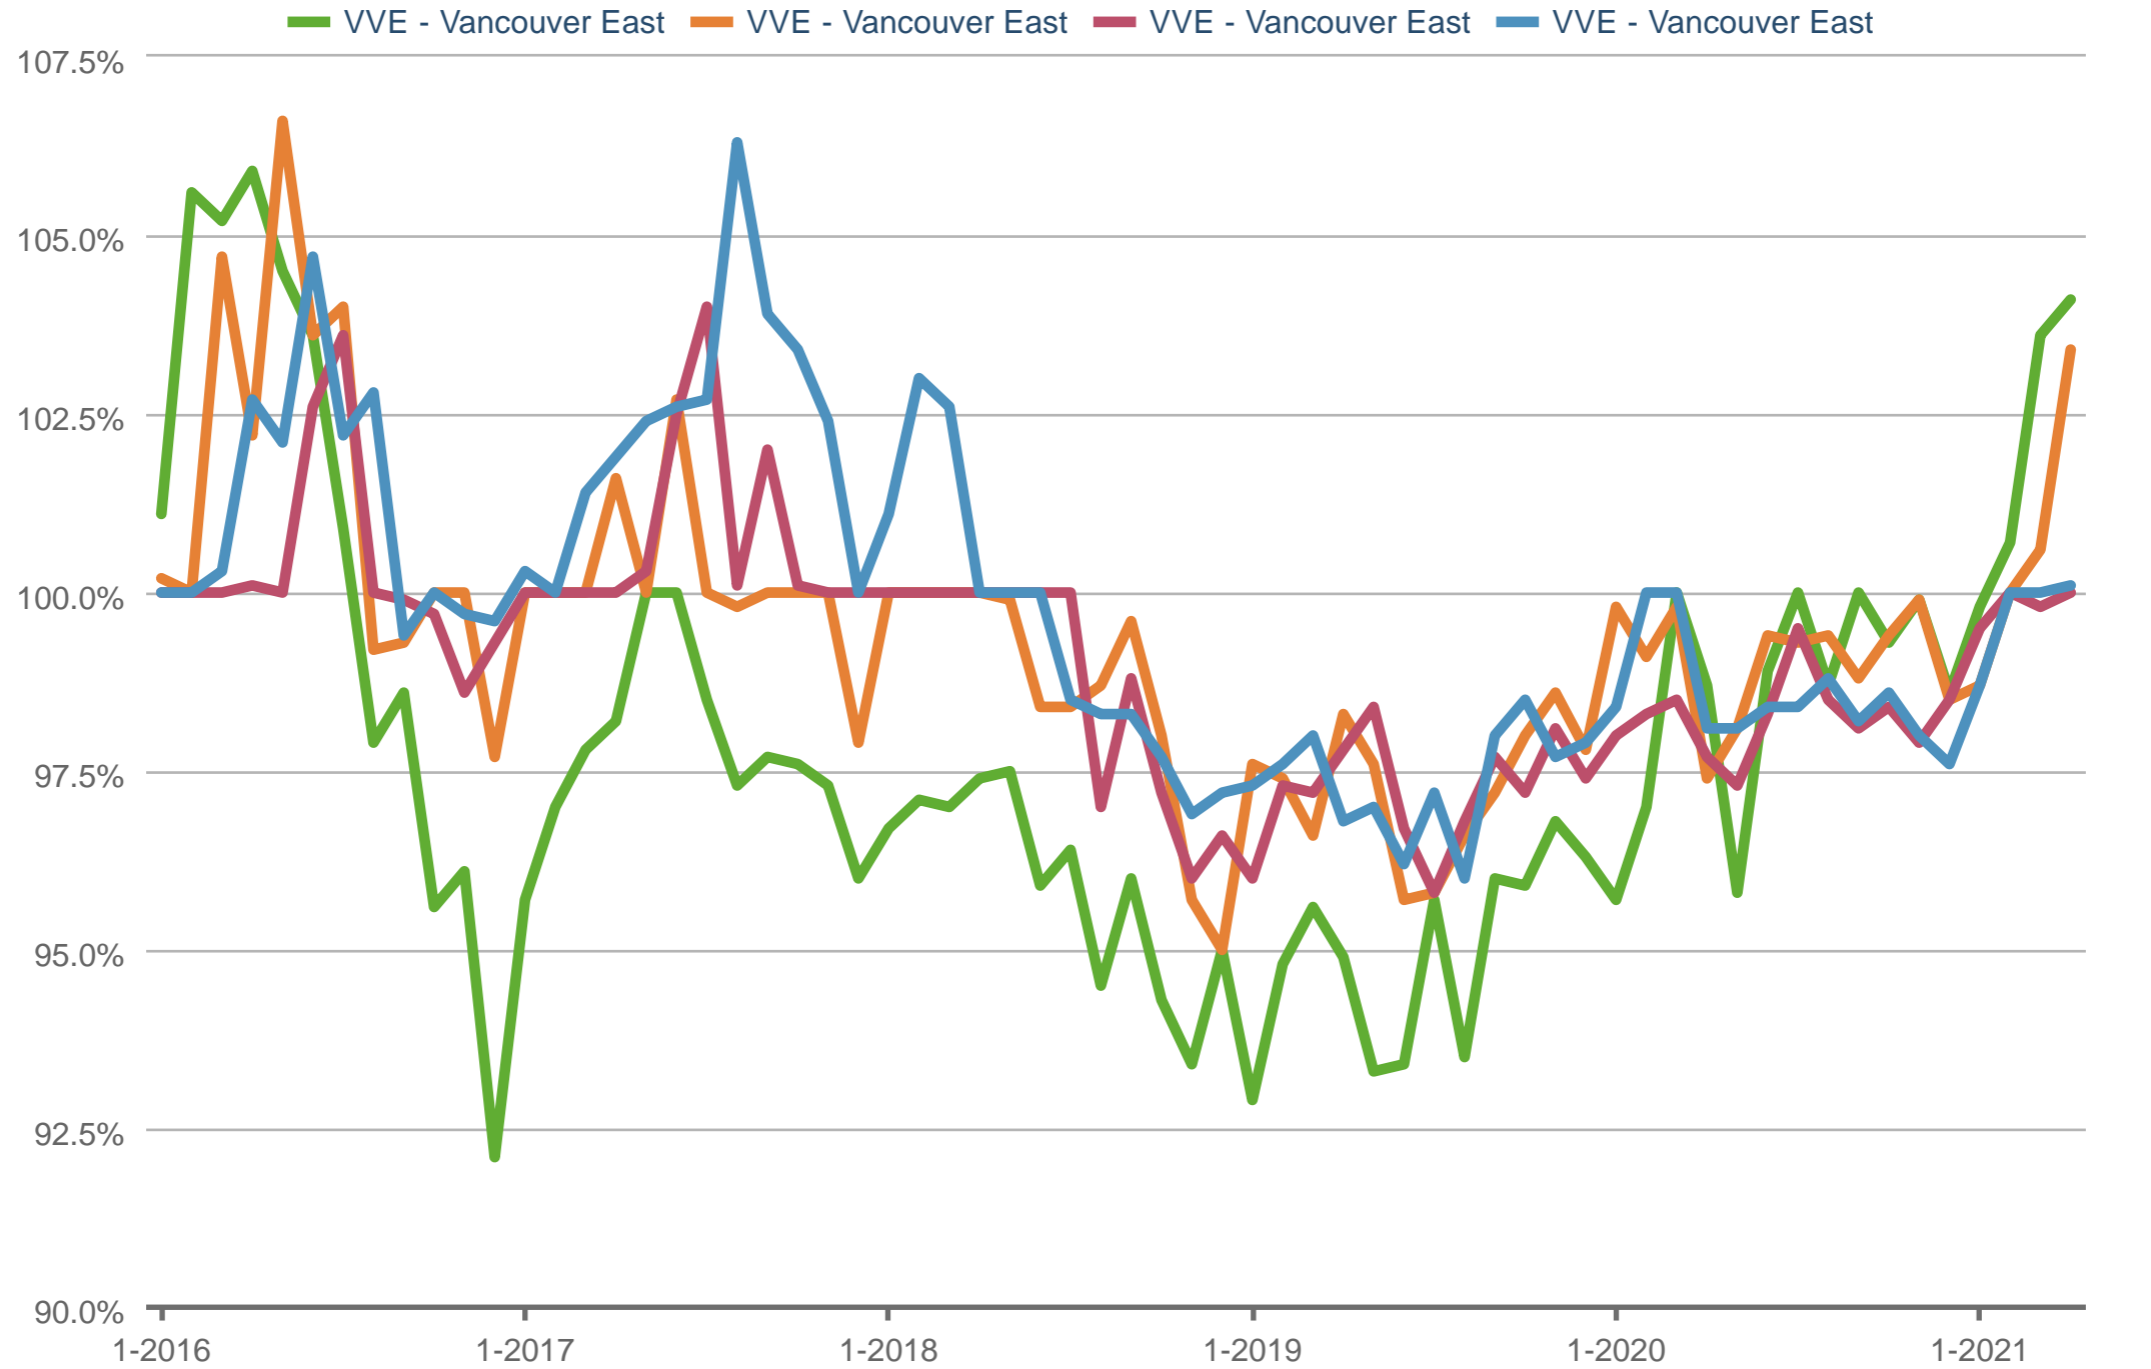

Kristi Holz PREC*
 Stilhavn Real Estate Services

Office: 778-387-7371
 Cell: 778-387-7371
Kristi@RealEstateVancity.ca
www.RealEstateVancity.ca

Median Percent of Original Price

VVE - Vancouver East: Detached (All) | VVE - Vancouver East: Townhouse | VVE - Vancouver East: 2 Bedrooms, Apartment | VVE - Vancouver East: 1 Bedroom or Fewer, Apartment

Each data point is one month of activity. Data is from May 9, 2021.