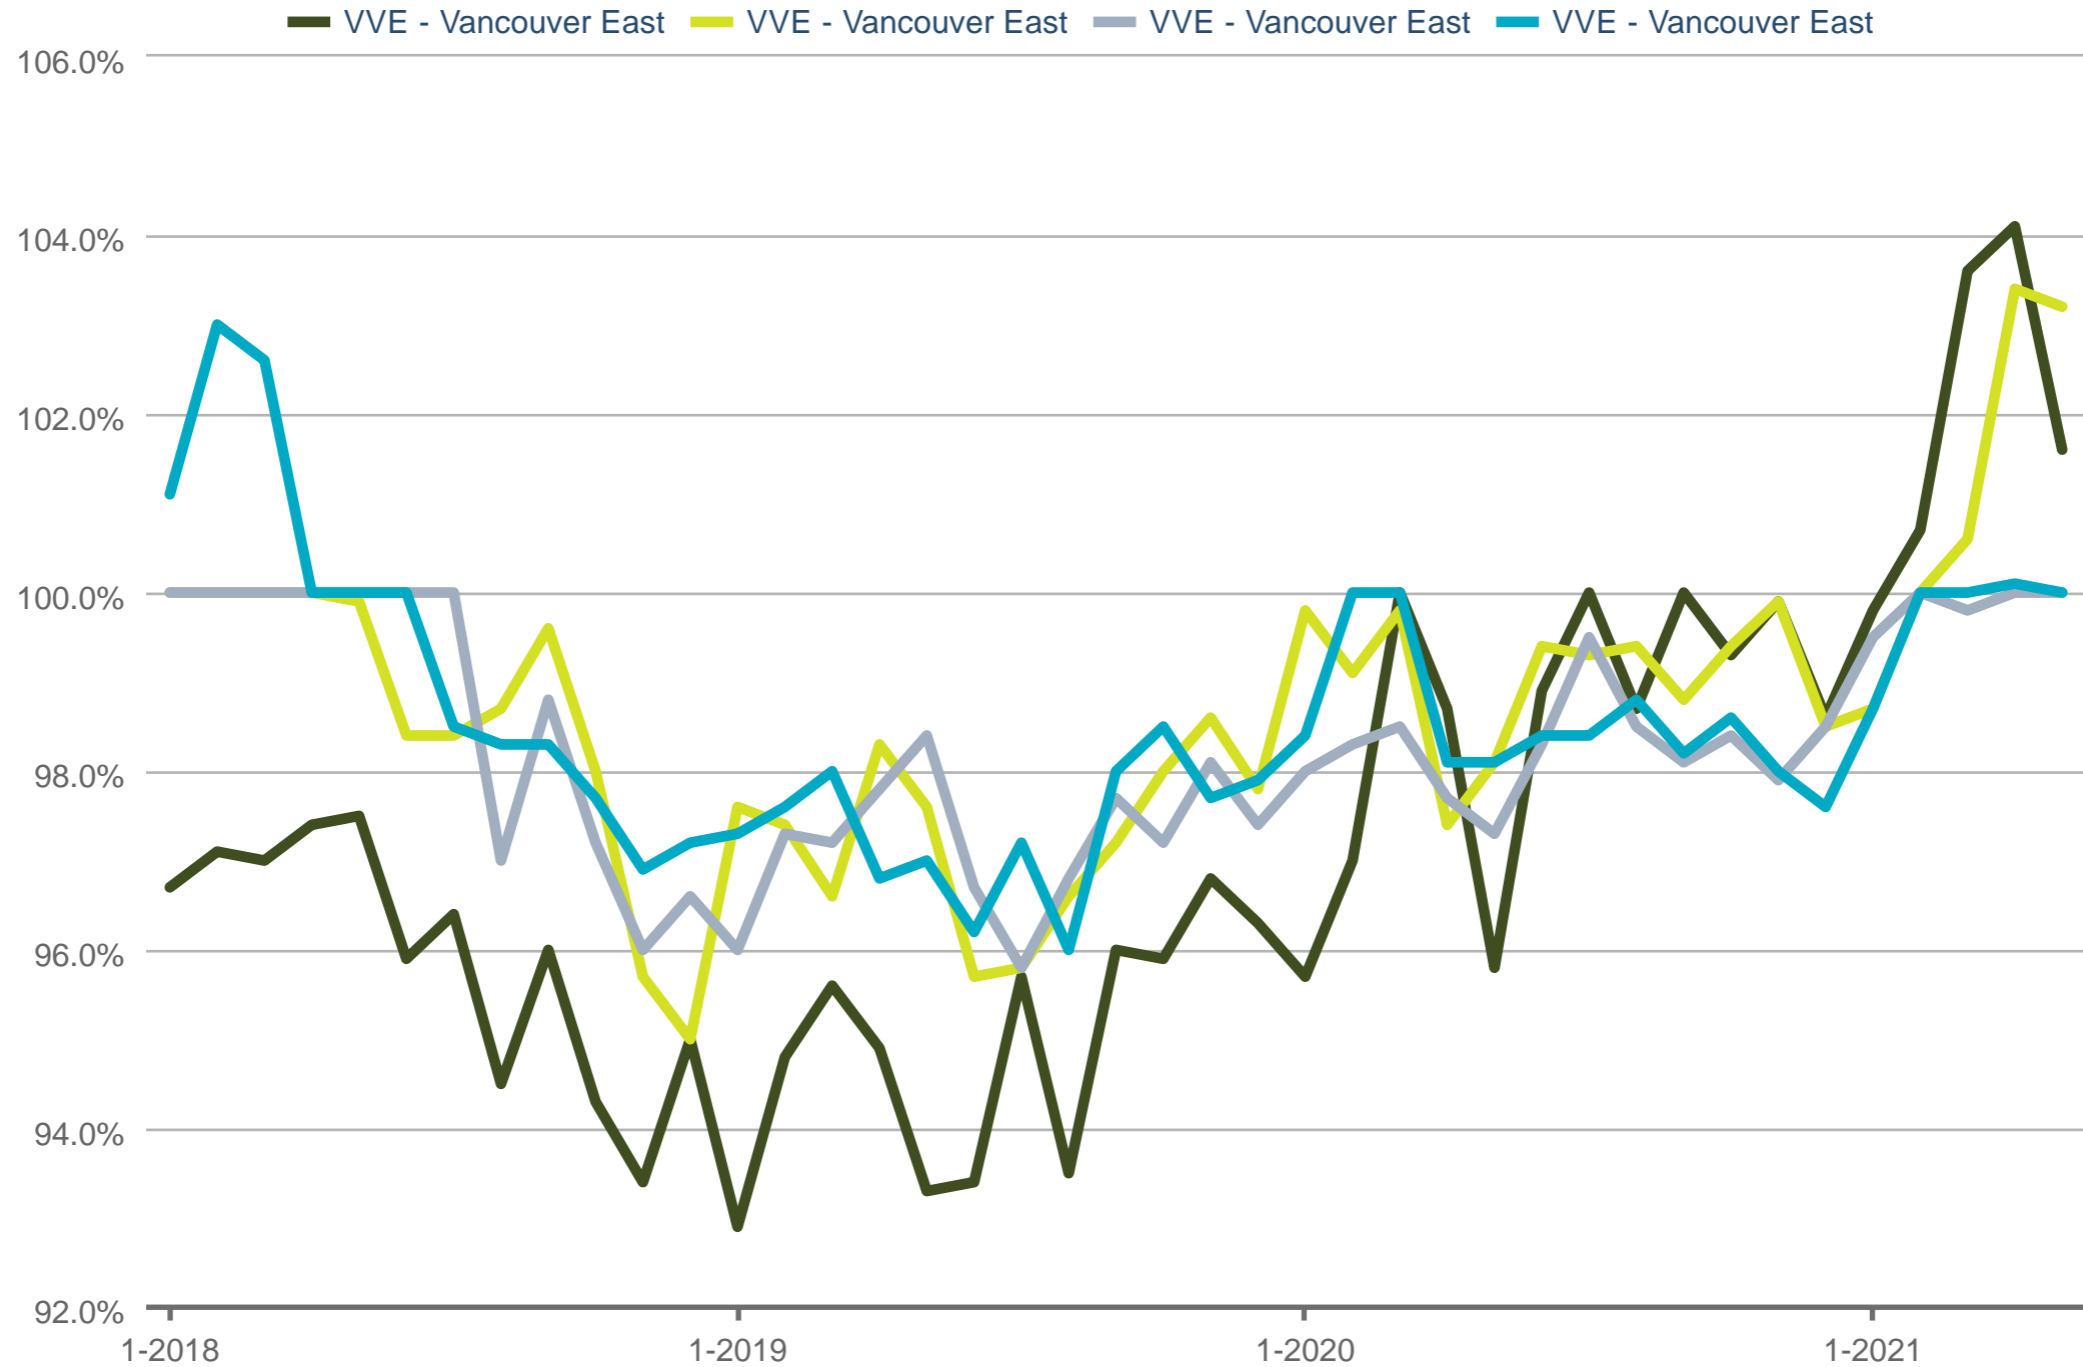

Kristi Holz PREC*
 Stilhavn Real Estate Services

Office: 778-387-7371
 Cell: 778-387-7371
Kristi@RealEstateVancity.ca
www.RealEstateVancity.ca

Median Percent of Original Price

VVE - Vancouver East: Detached (All) | VVE - Vancouver East: Townhouse | VVE - Vancouver East: 2 Bedrooms, Apartment | VVE - Vancouver East: 1 Bedroom or Fewer, Apartment

Each data point is one month of activity. Data is from June 4, 2021.

All data from Greater Vancouver REALTORS © 2024 ShowingTime.