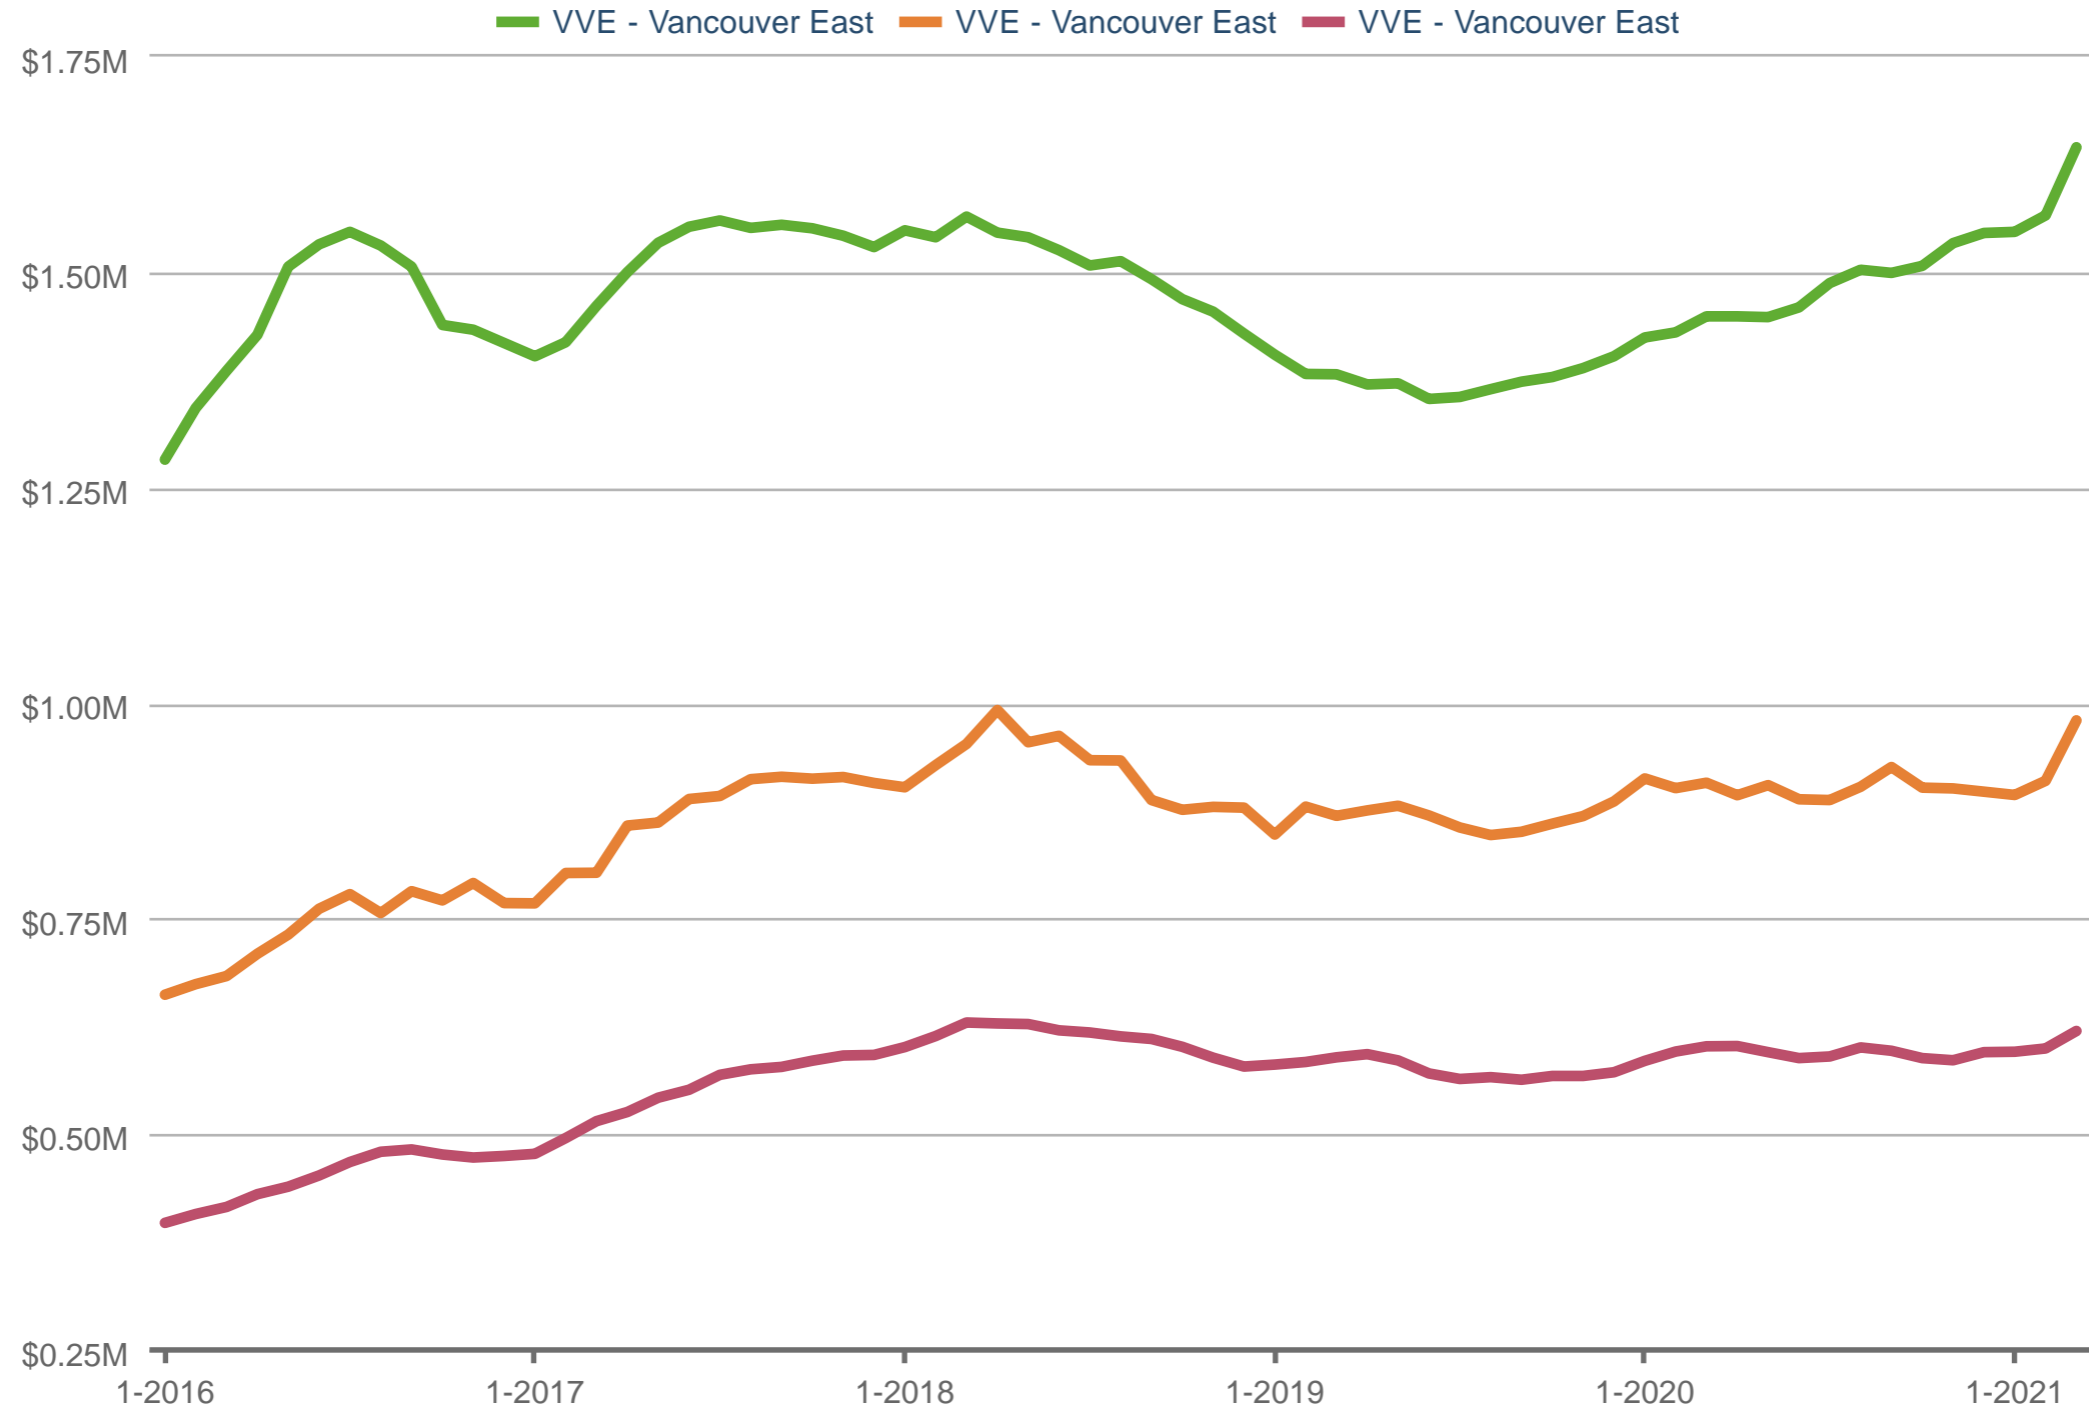

Kristi Holz PREC*
Stilhavn Real Estate Services

Office: 778-387-7371
Cell: 778-387-7371
Kristi@RealEstateVancity.ca
www.RealEstateVancity.ca

MLS® HPI Price

VVE - Vancouver East: Detached (All) | VVE - Vancouver East: Townhouse | VVE - Vancouver East: Apartment

Each data point is one month of activity. Data is from April 9, 2021.

All data from Greater Vancouver REALTORS © 2025 ShowingTime Plus, LLC.