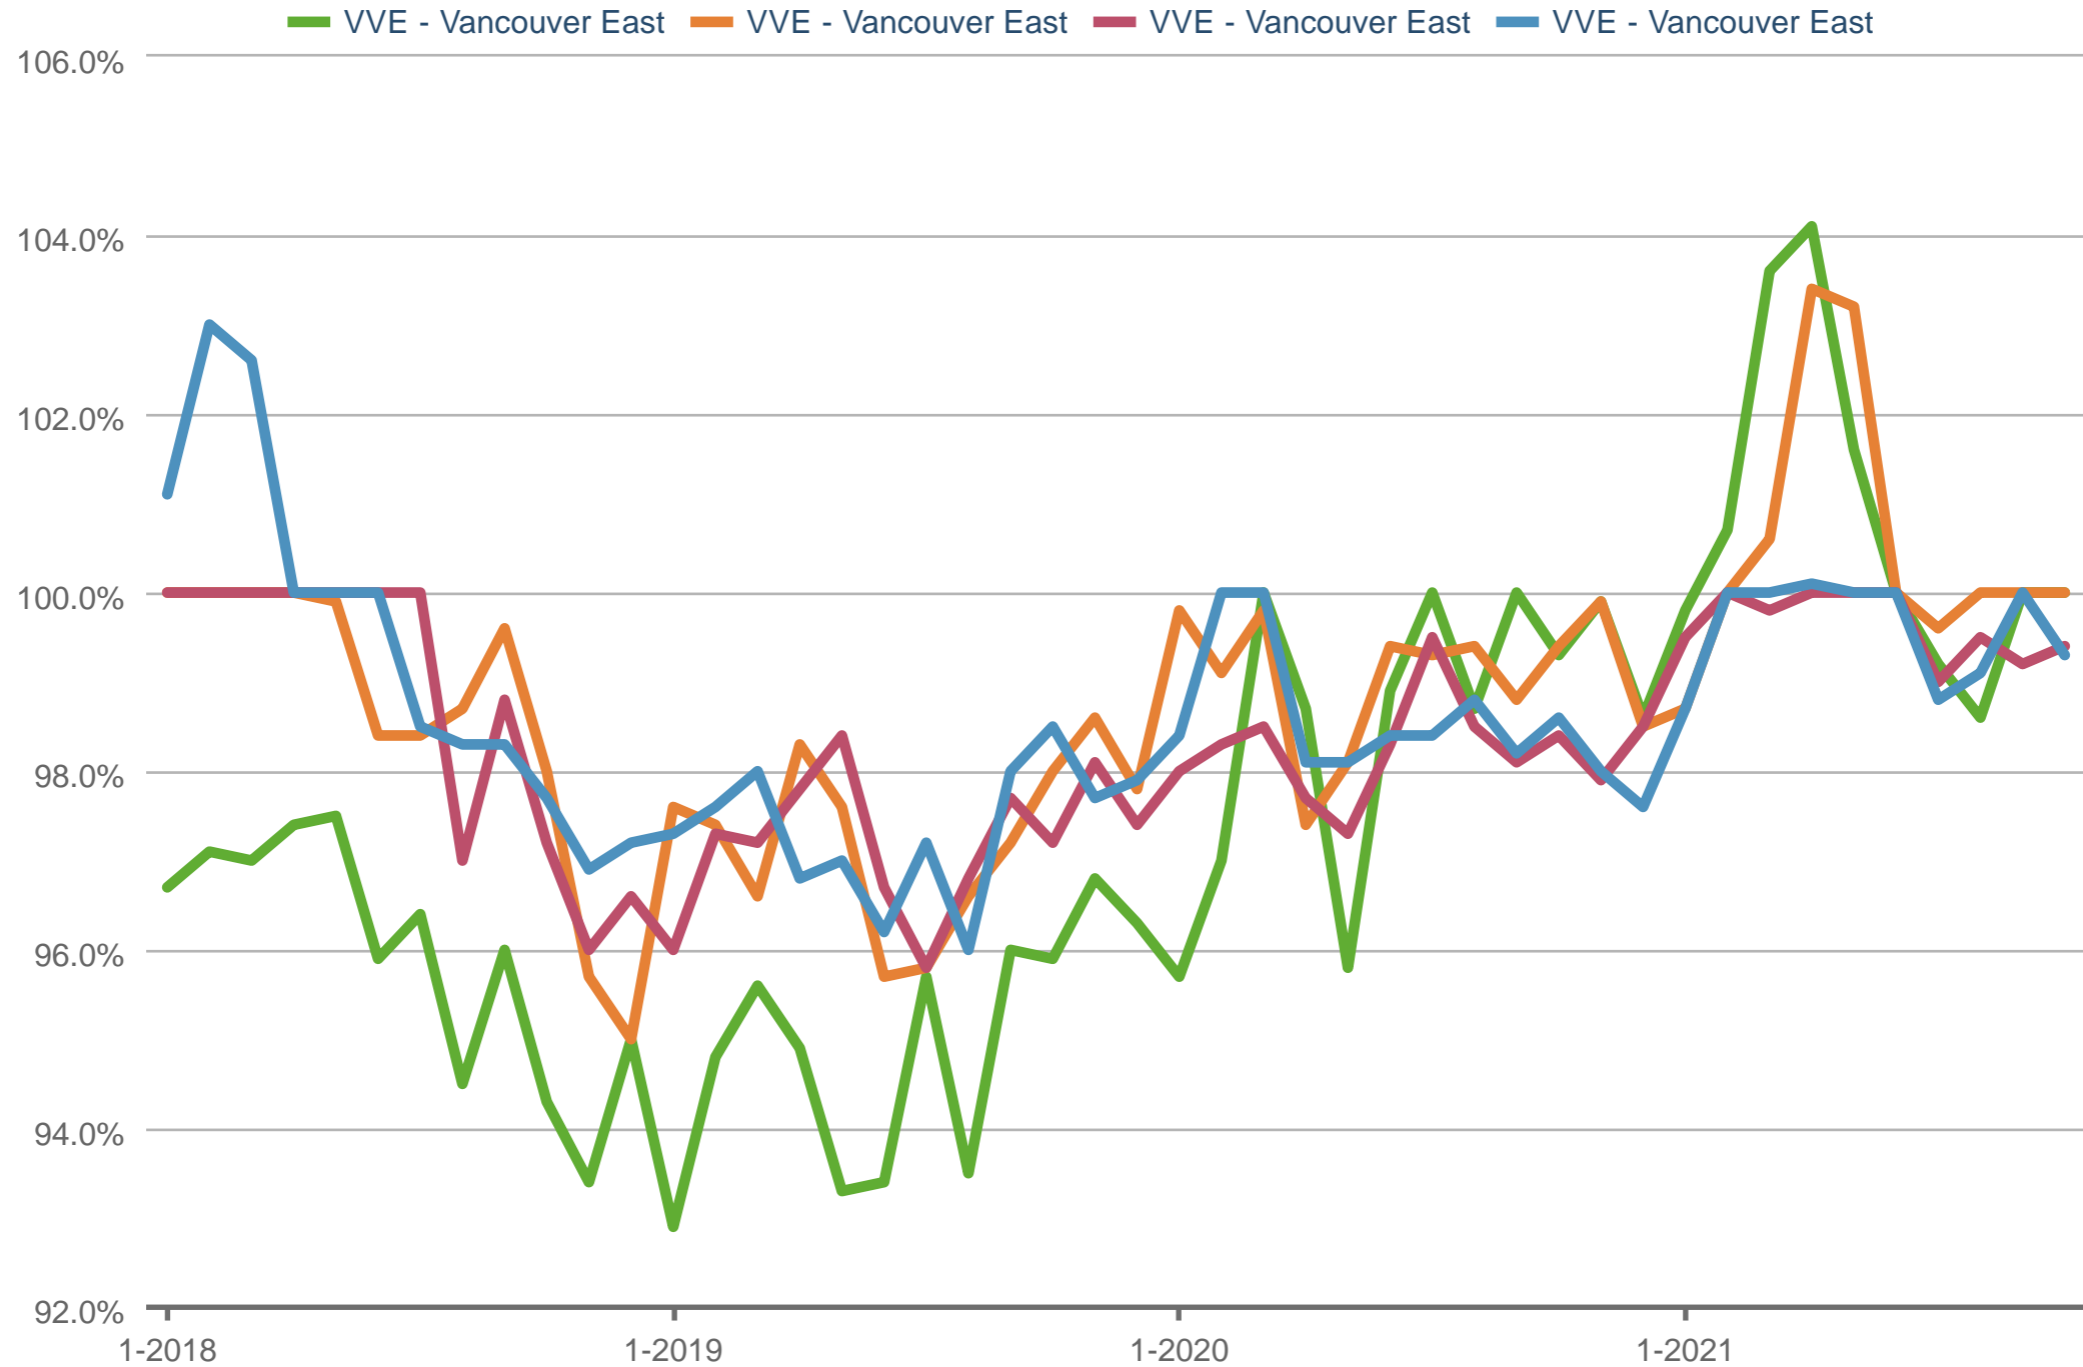

Kristi Holz PREC*
 Stilhavn Real Estate Services

Office: 778-387-7371
 Cell: 778-387-7371
Kristi@RealEstateVancity.ca
www.RealEstateVancity.ca

Median Percent of Original Price

VVE - Vancouver East: Detached (All) | VVE - Vancouver East: Townhouse | VVE - Vancouver East: 2 Bedrooms, Apartment | VVE - Vancouver East: 1 Bedroom or Fewer, Apartment

Each data point is one month of activity. Data is from November 4, 2021.

All data from Greater Vancouver REALTORS © 2025 ShowingTime Plus, LLC.